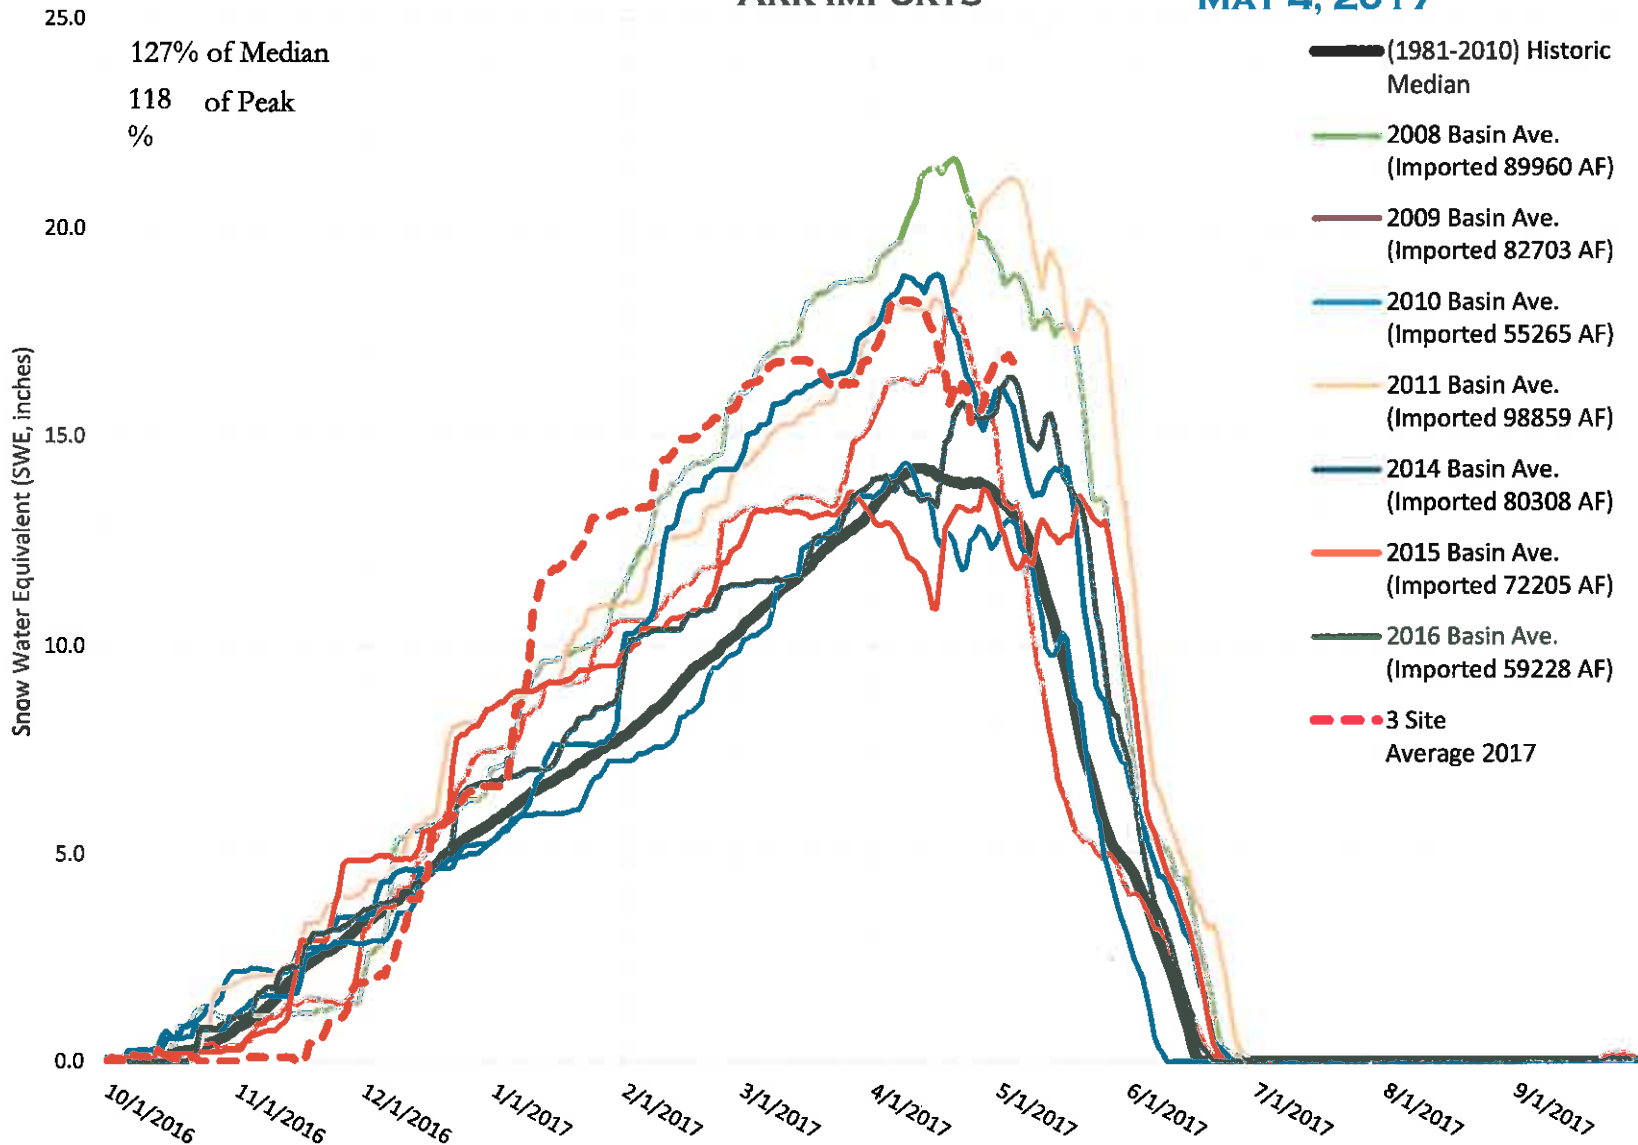

UPPER ARK BASIN SNOWPACK VS ANNUAL BASIN AVERAGE W/ ASSOC. FRY- ARK IMPORTS

MAY 4, 2017