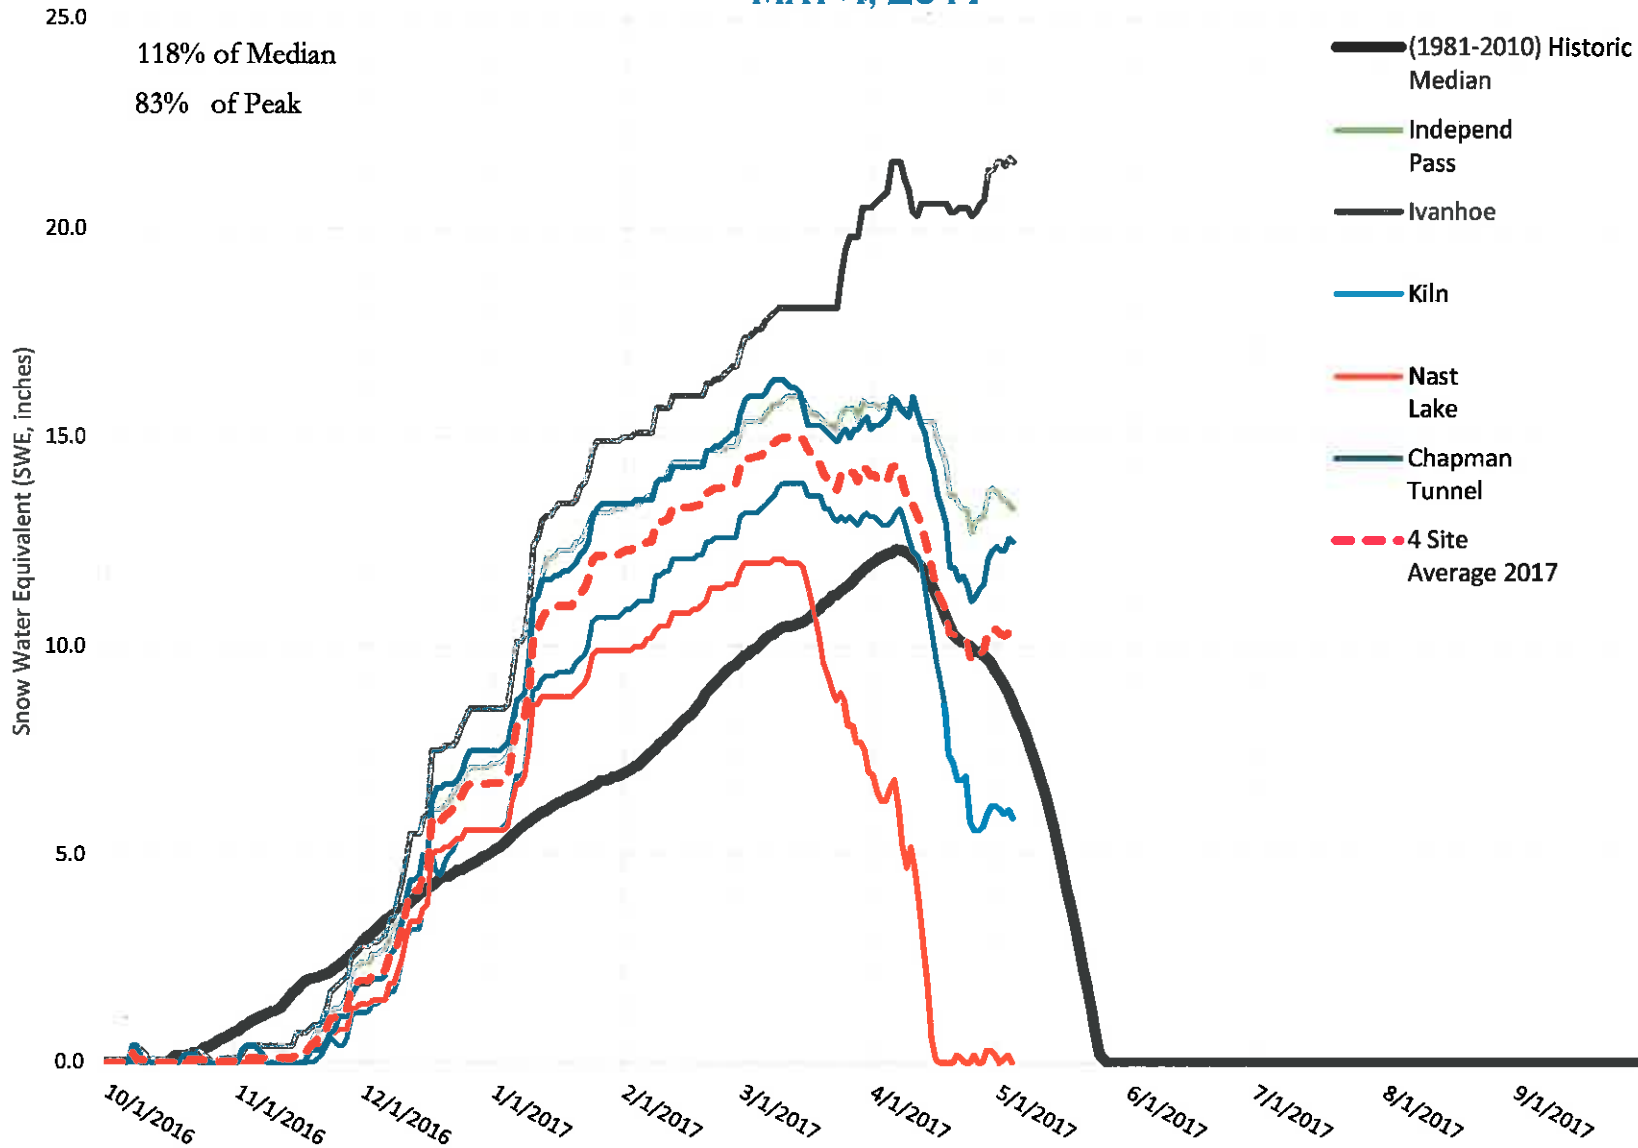

## FRY-ARK COLLECTION BASIN SNOWPACK VS ANNUAL BASIN AVERAGE W/ ASSOC. FRY-ARK IMPORTS MAY 4, 2017

# FRY-ARK COLLECTION BASIN SNOWPACK w/ INDIVIDUAL SITES MAY 4, 2017