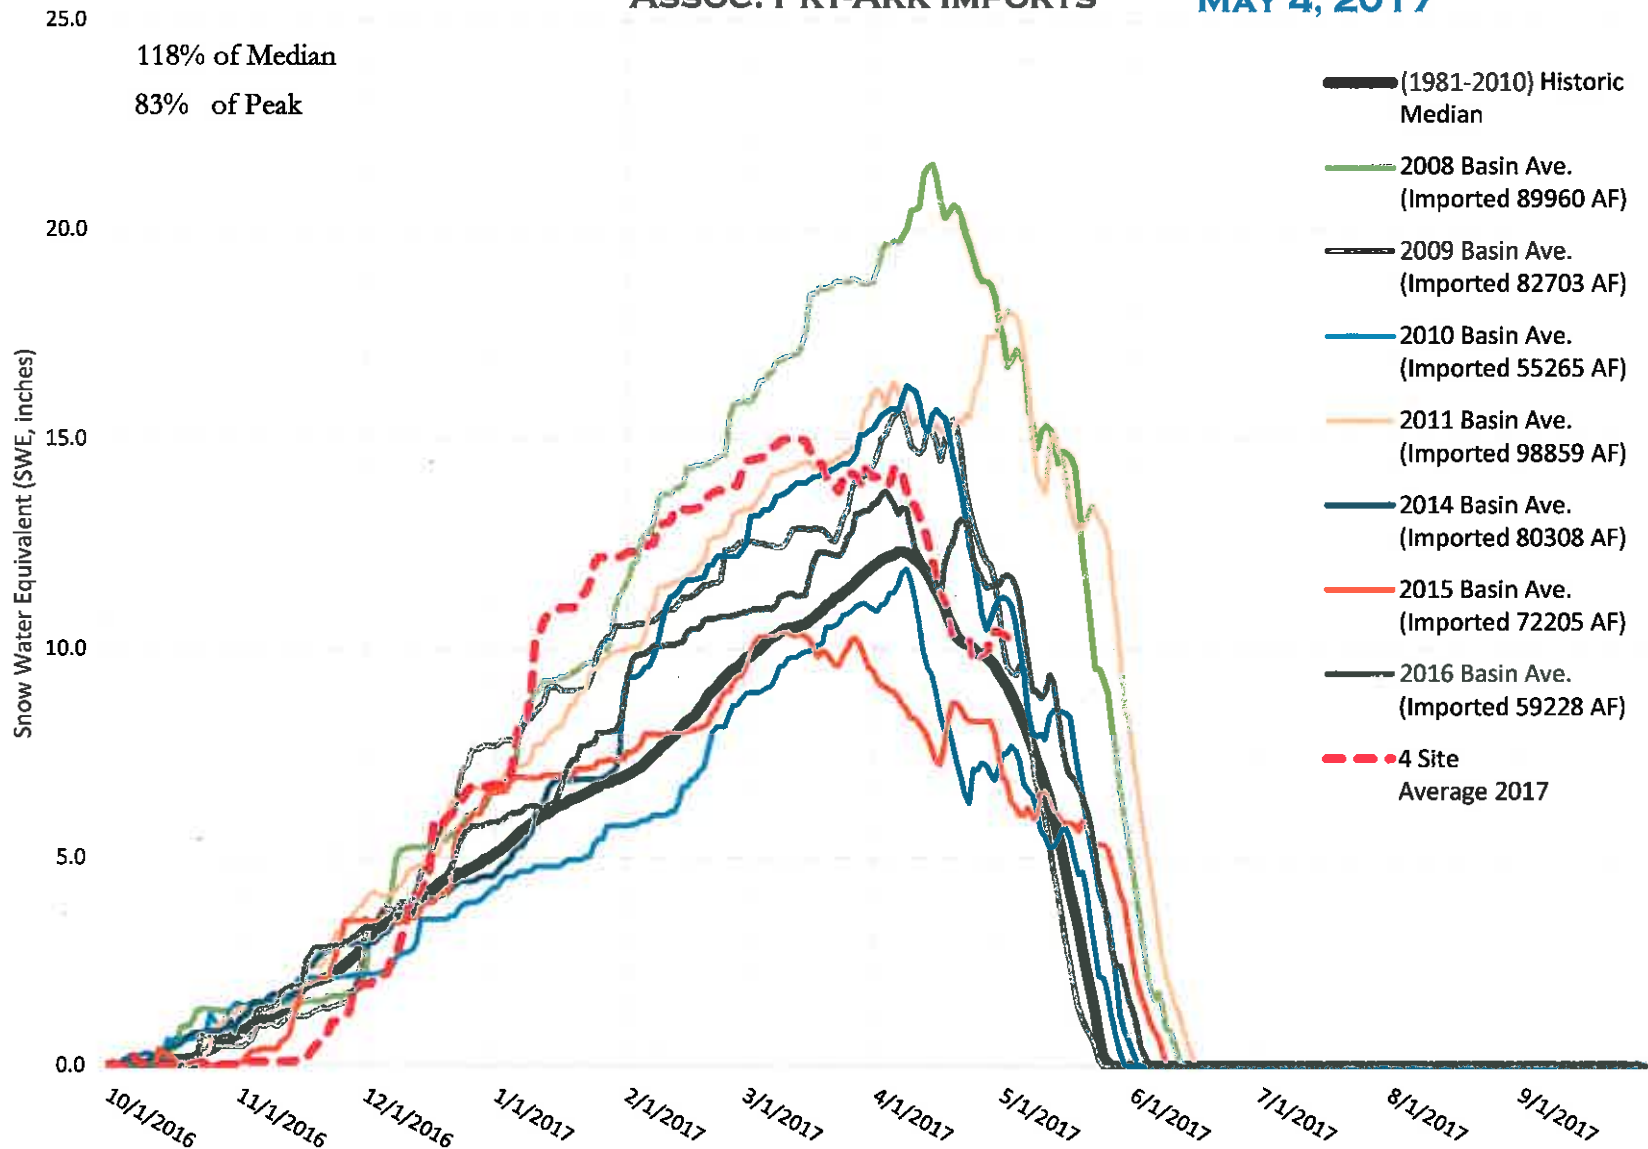

## FRY-ARK COLLECTION BASIN SNOWPACK VS ANNUAL BASIN AVERAGE W/ ASSOC. FRY-ARK IMPORTS MAY 4, 2017