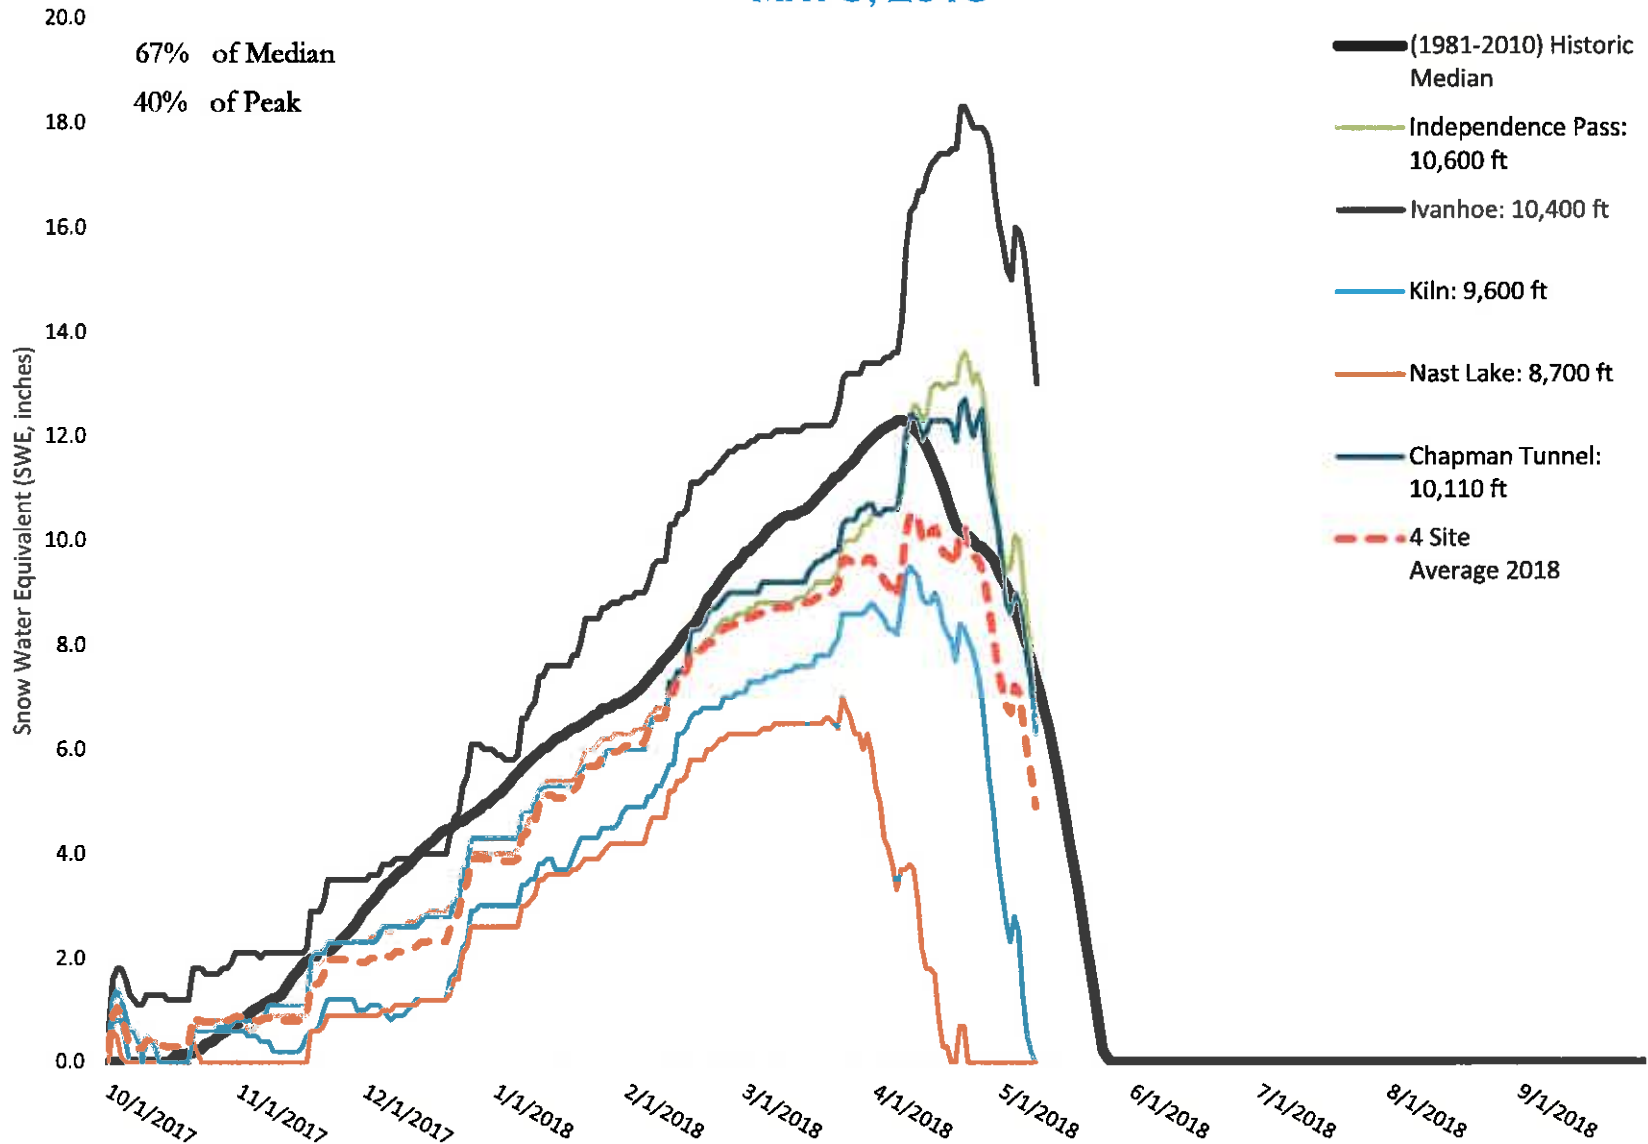

# FRY-ARK COLLECTION BASIN SNOWPACK VS ANNUAL BASIN AVERAGE W/ ASSOC. FRY-ARK IMPORTS

MAY 9, 2018

# FRY-ARK COLLECTION BASIN SNOWPACK W/ INDIVIDUAL SITES MAY 9, 2018