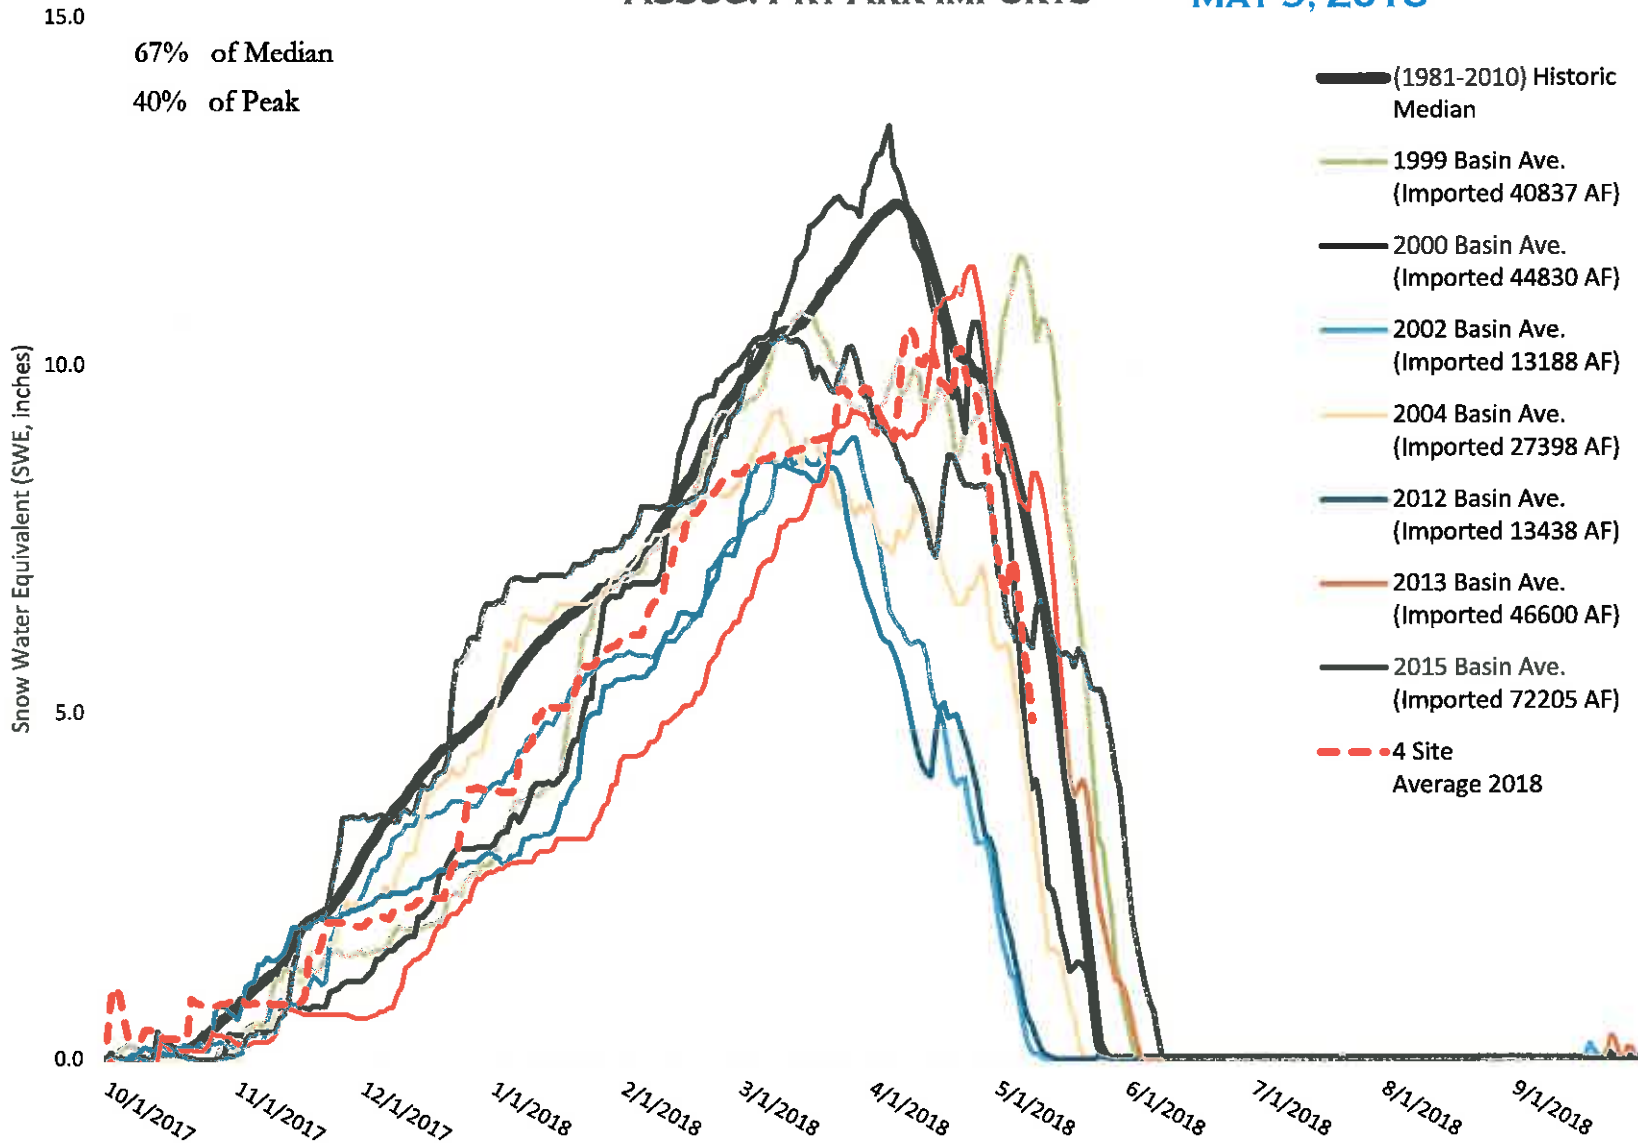

# FRY-ARK COLLECTION BASIN SNOWPACK VS ANNUAL BASIN AVERAGE W/ ASSOC. FRY-ARK IMPORTS

MAY 9, 2018

# FRY-ARK COLLECTION BASIN SNOWPACK W/ INDIVIDUAL SITES MAY 9, 2018