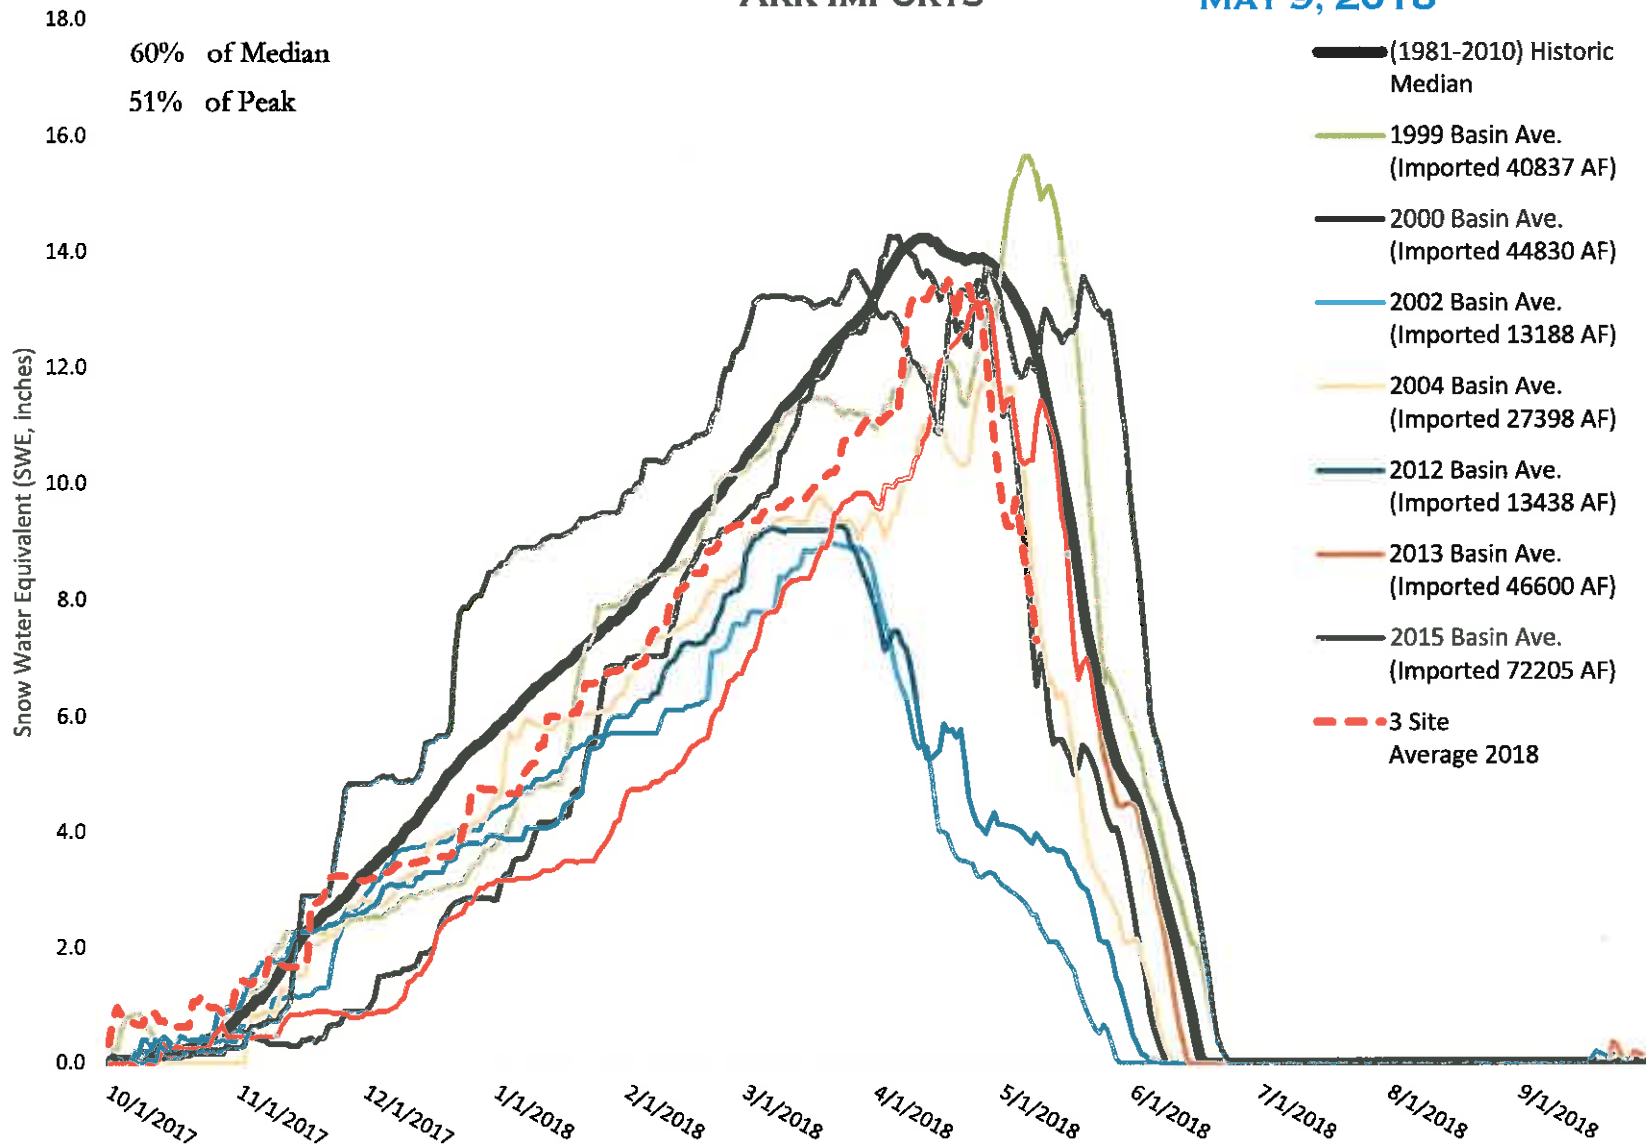

UPPER ARK BASIN SNOWPACK VS ANNUAL BASIN AVERAGE W/ ASSOC. FRY- ARK IMPORTS

MAY 9, 2018