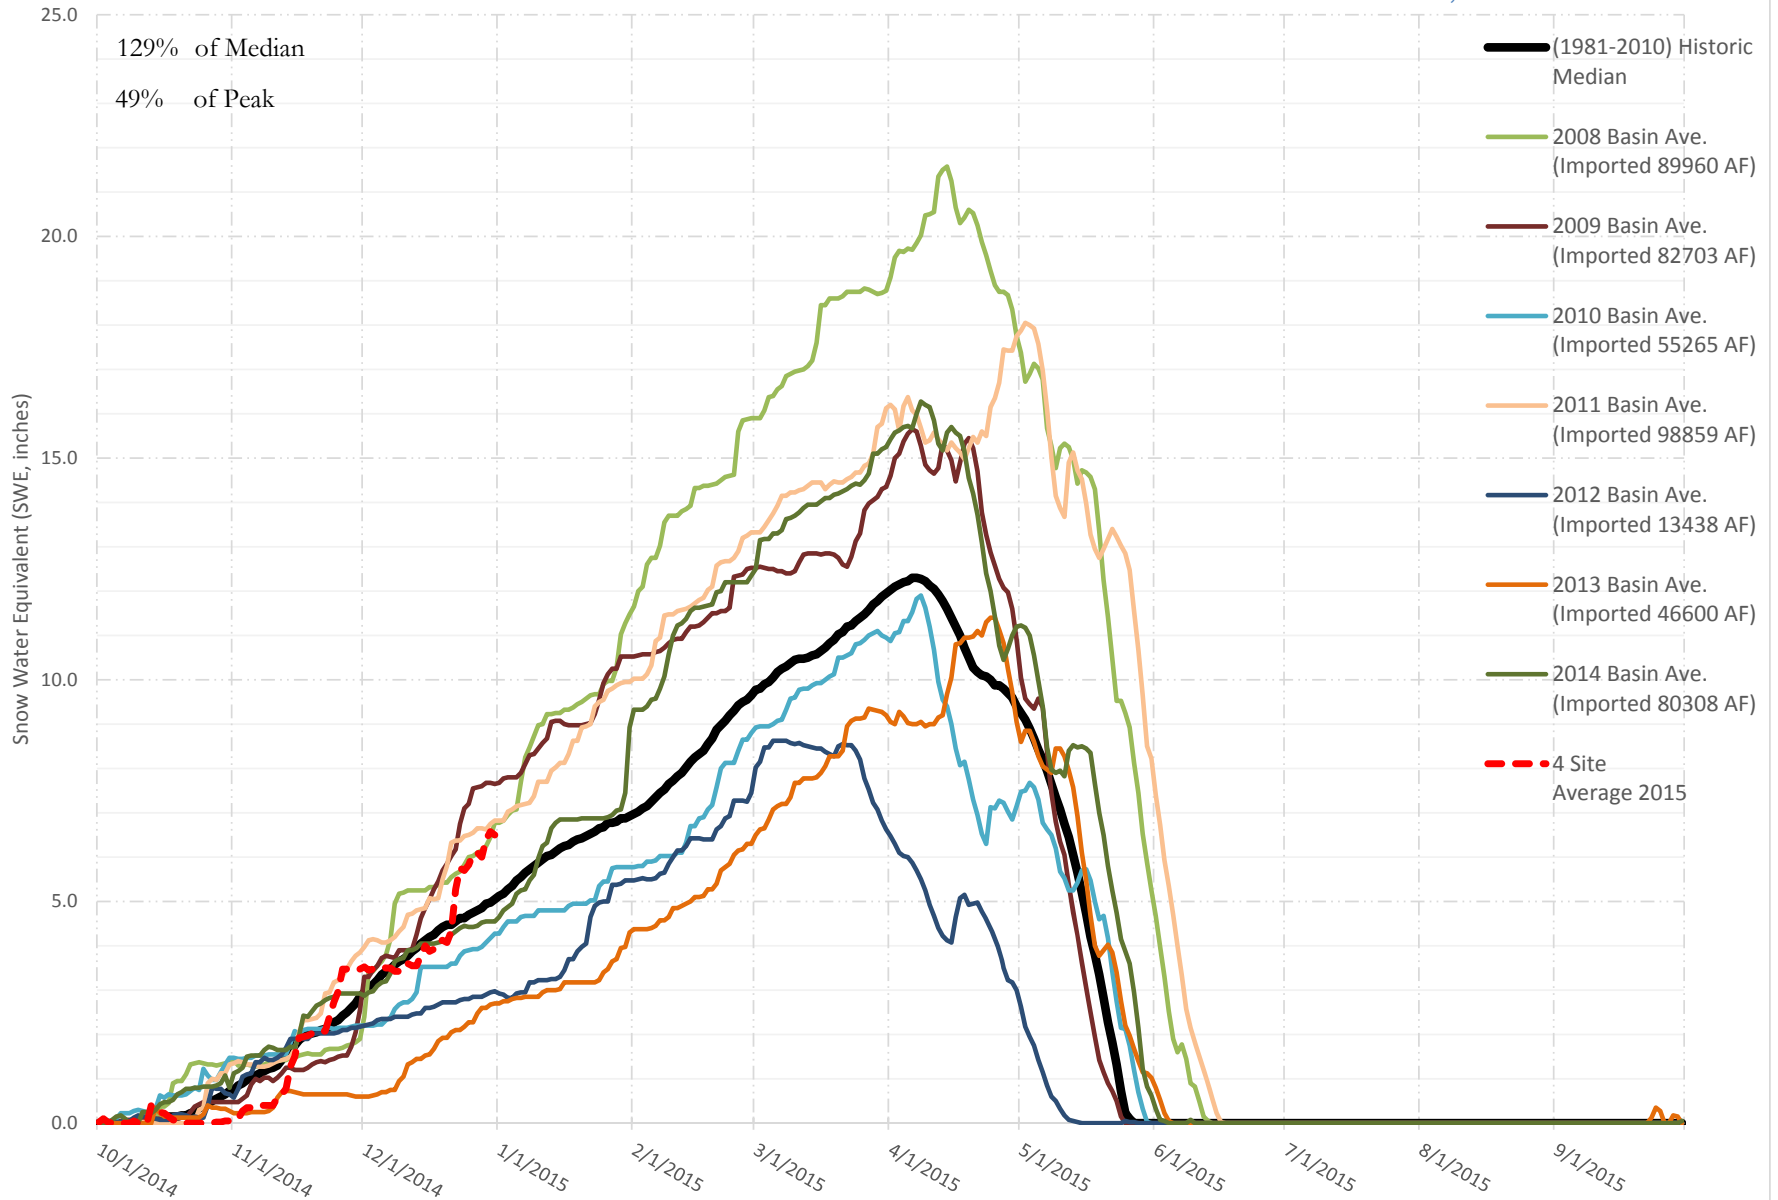

# FRY-ARK COLLECTION BASIN SNOWPACK VS ANNUAL BASIN AVERAGE W/ ASSOC. FRY-ARK IMPORTS

## DECEMBER 31, 2014