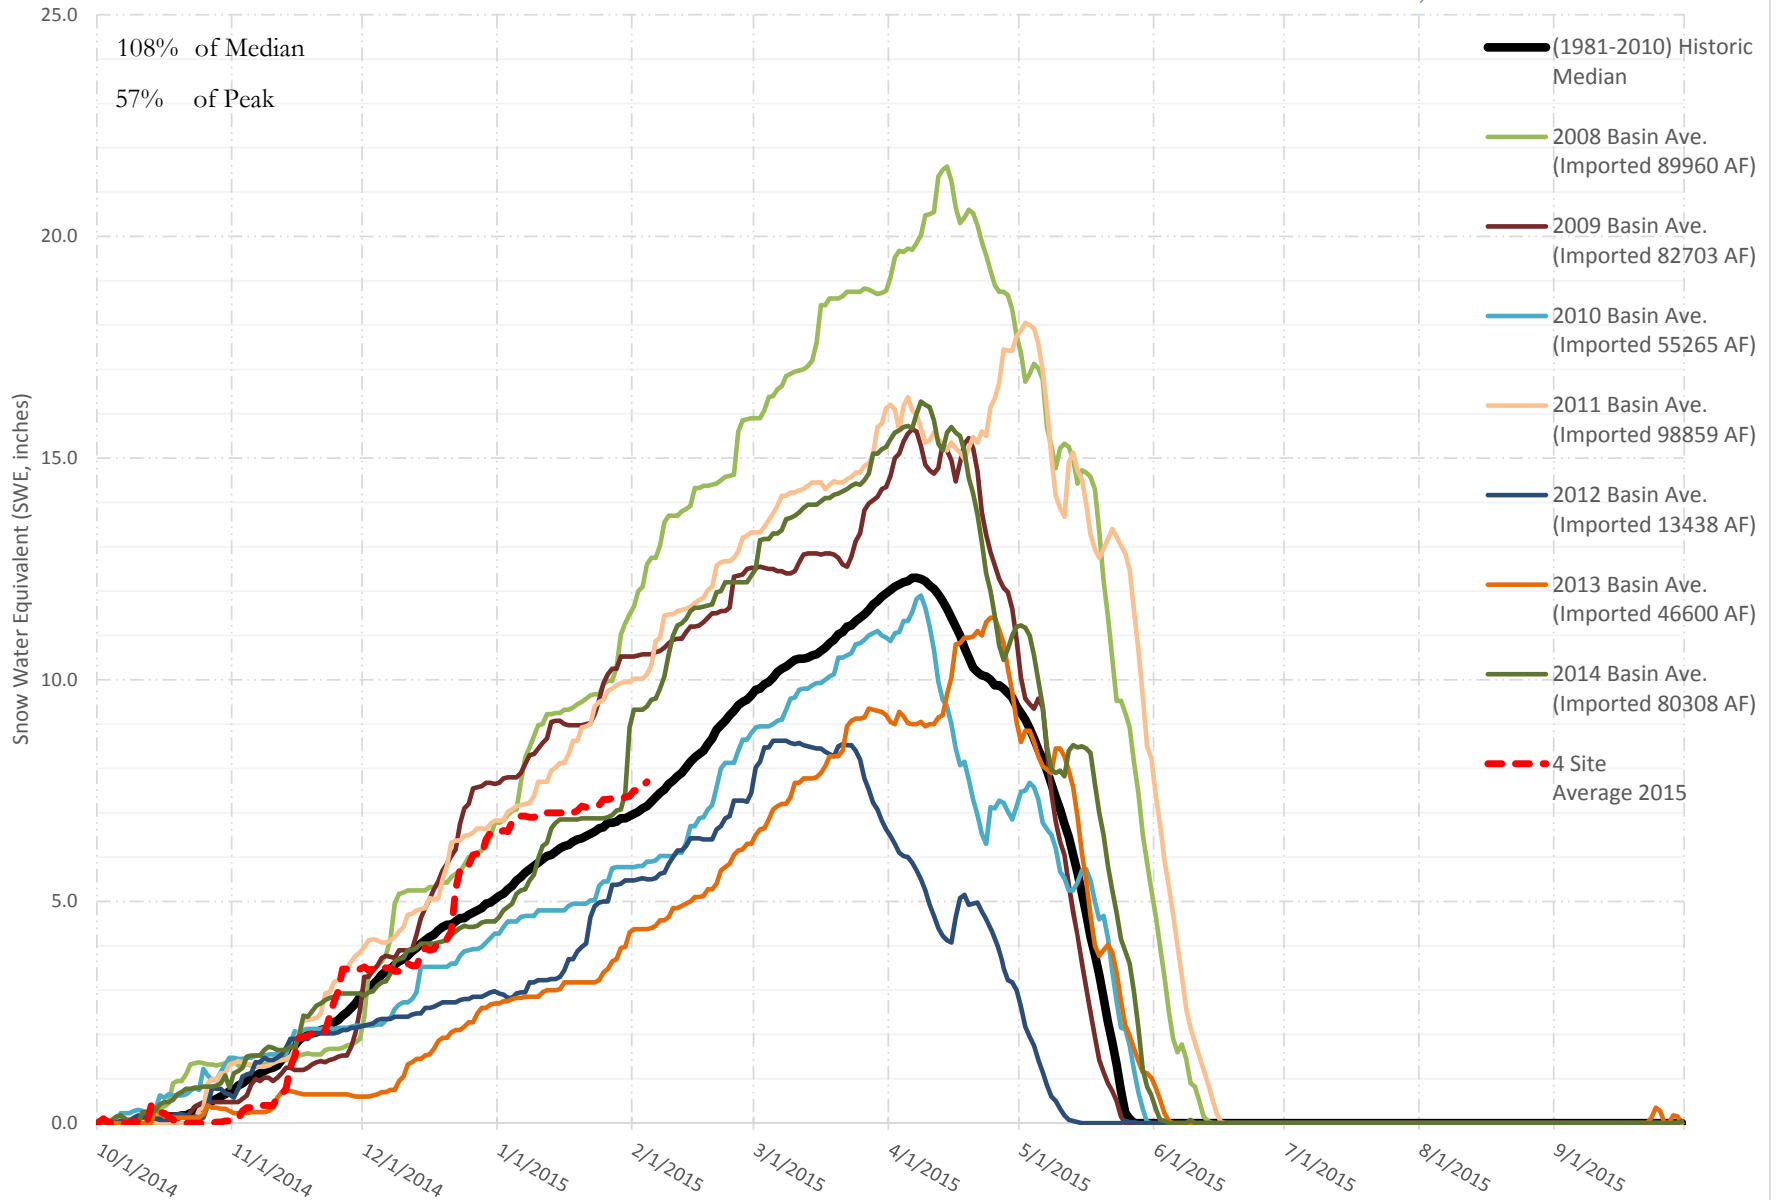

FRY-ARK COLLECTION BASIN SNOWPACK VS ANNUAL BASIN AVERAGE W/ ASSOC. FRY-ARK IMPORTS

FEBRUARY 4, 2015

UPPER ARK BASIN SNOWPACK VS ANNUAL BASIN AVERAGE W/ ASSOC. FRY-ARK IMPORTS

FEBRUARY 4, 2015