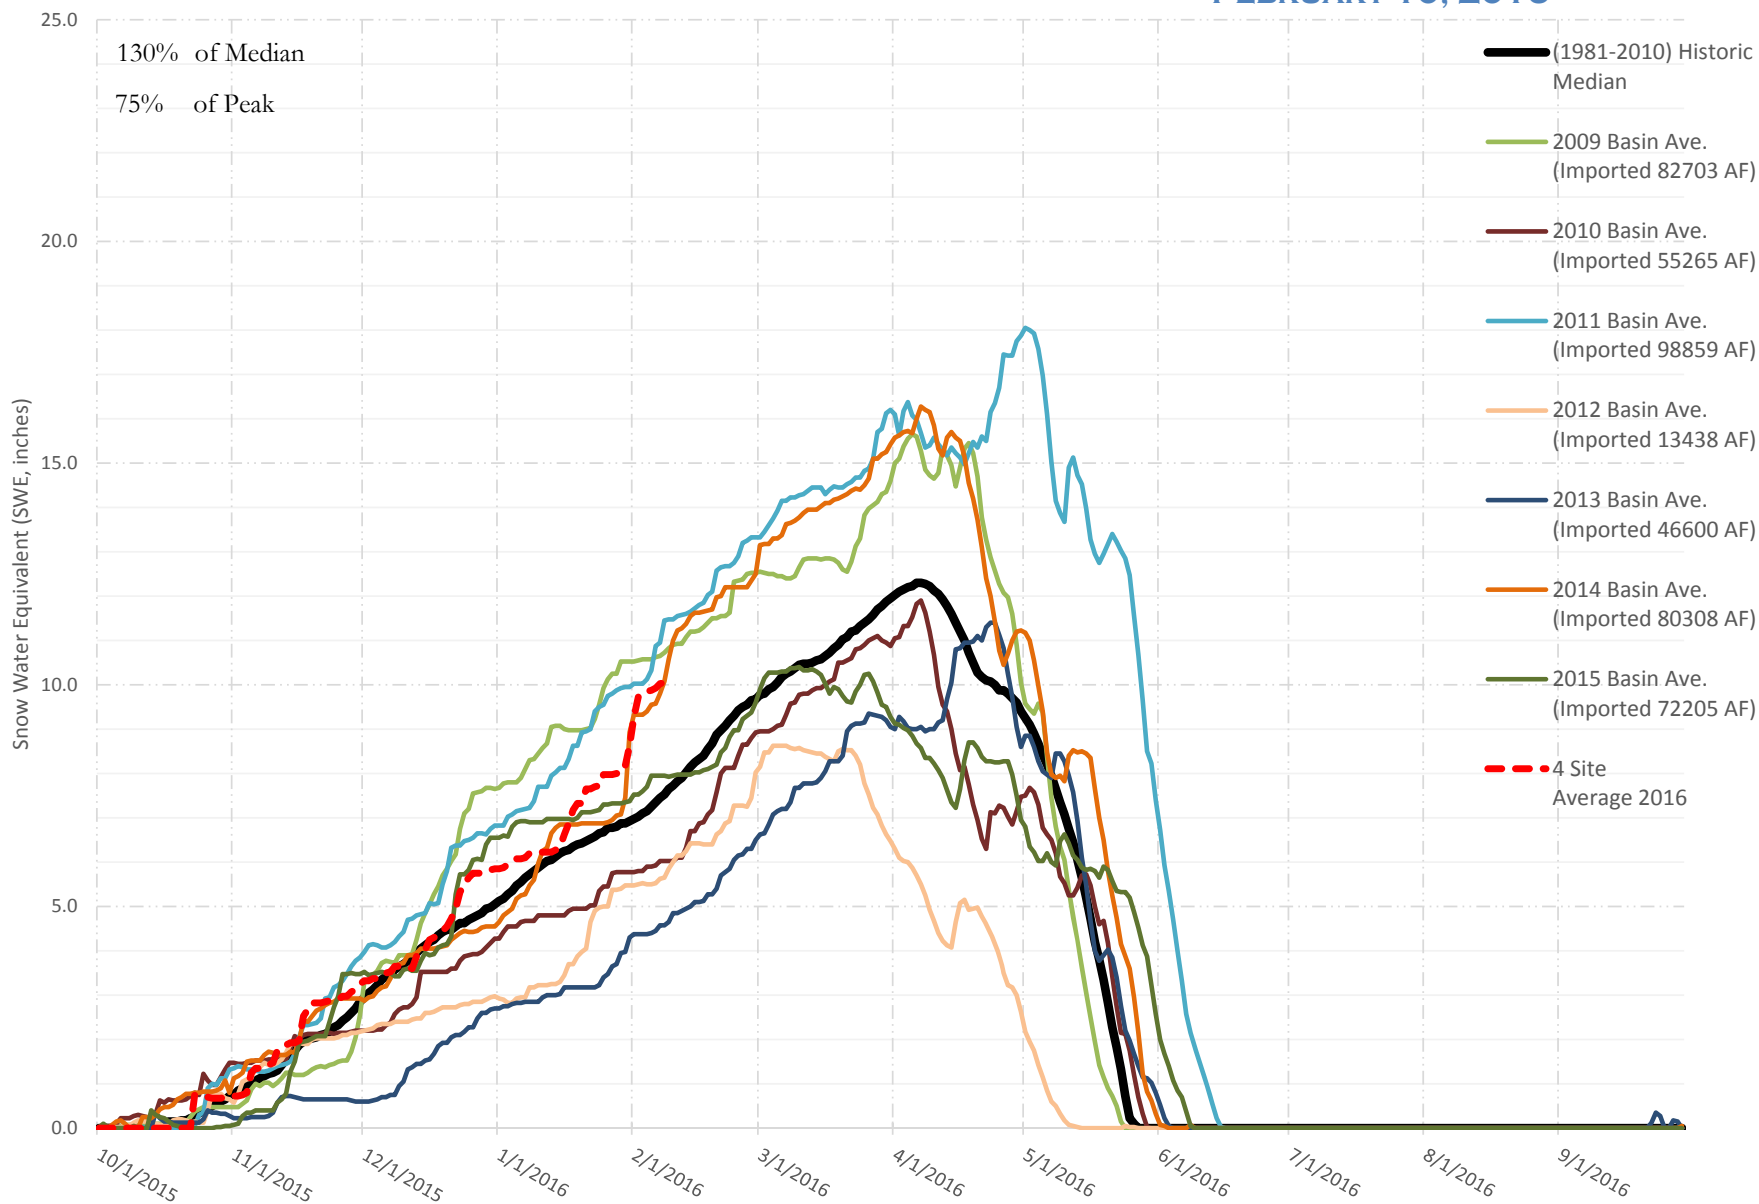

FRY-ARK COLLECTION BASIN SNOWPACK VS ANNUAL BASIN AVERAGE W/ ASSOC. FRY-ARK IMPORTS

FEBRUARY 10, 2016

UPPER ARK BASIN SNOWPACK VS ANNUAL BASIN AVERAGE W/ ASSOC. FRY-ARK IMPORTS

FEBRUARY 10, 2016