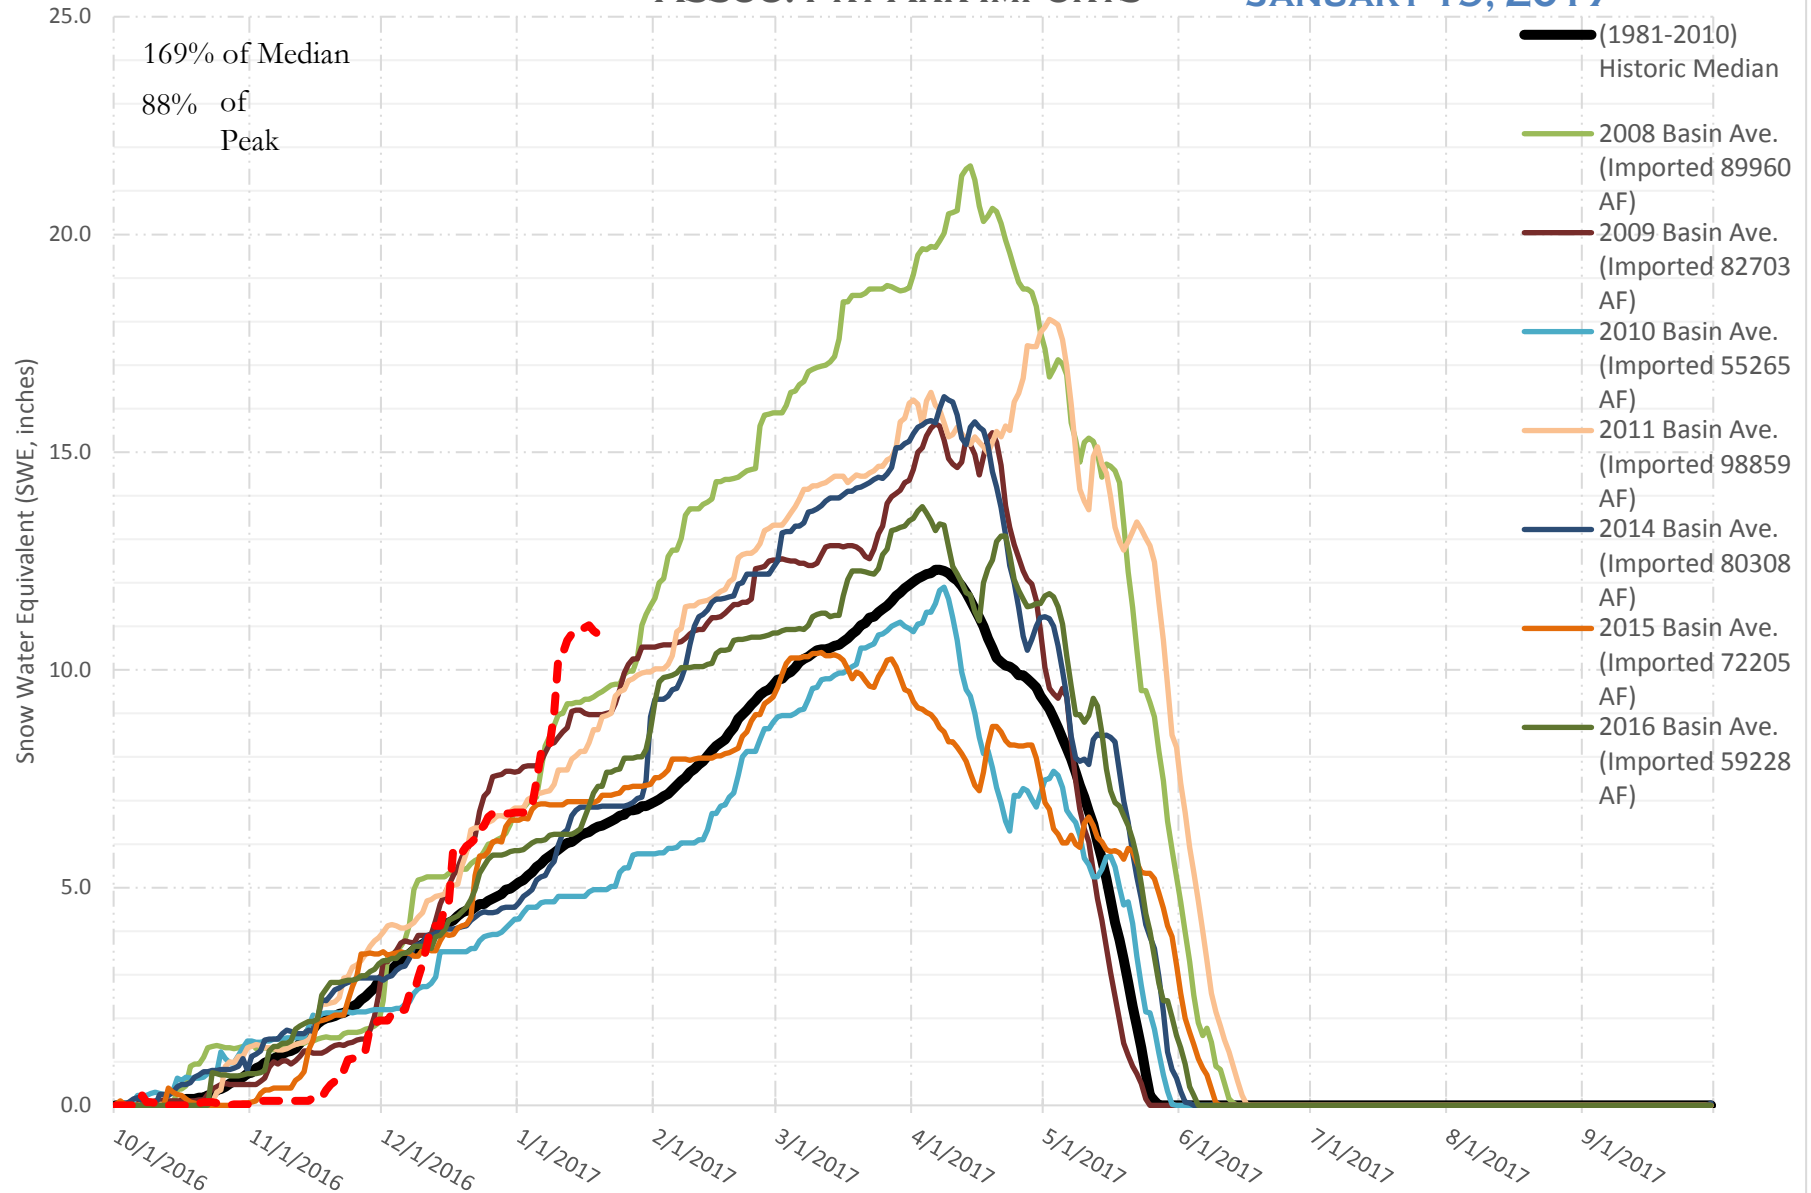

FRY-ARK COLLECTION BASIN SNOWPACK VS ANNUAL BASIN AVERAGE W/ ASSOC. FRY-ARK IMPORTS

JANUARY 19, 2017

FRY-ARK COLLECTION BASIN SNOWPACK W/ INDIVIDUAL SITES JANUARY 19, 2017

UPPER ARK BASIN SNOWPACK VS ANNUAL BASIN AVERAGE W/ ASSOC. FRY- ARK IMPORTS

JANUARY 19, 2017

UPPER ARK BASIN SNOWPACK W/ INDIVIDUAL SITES JANUARY 19, 2017