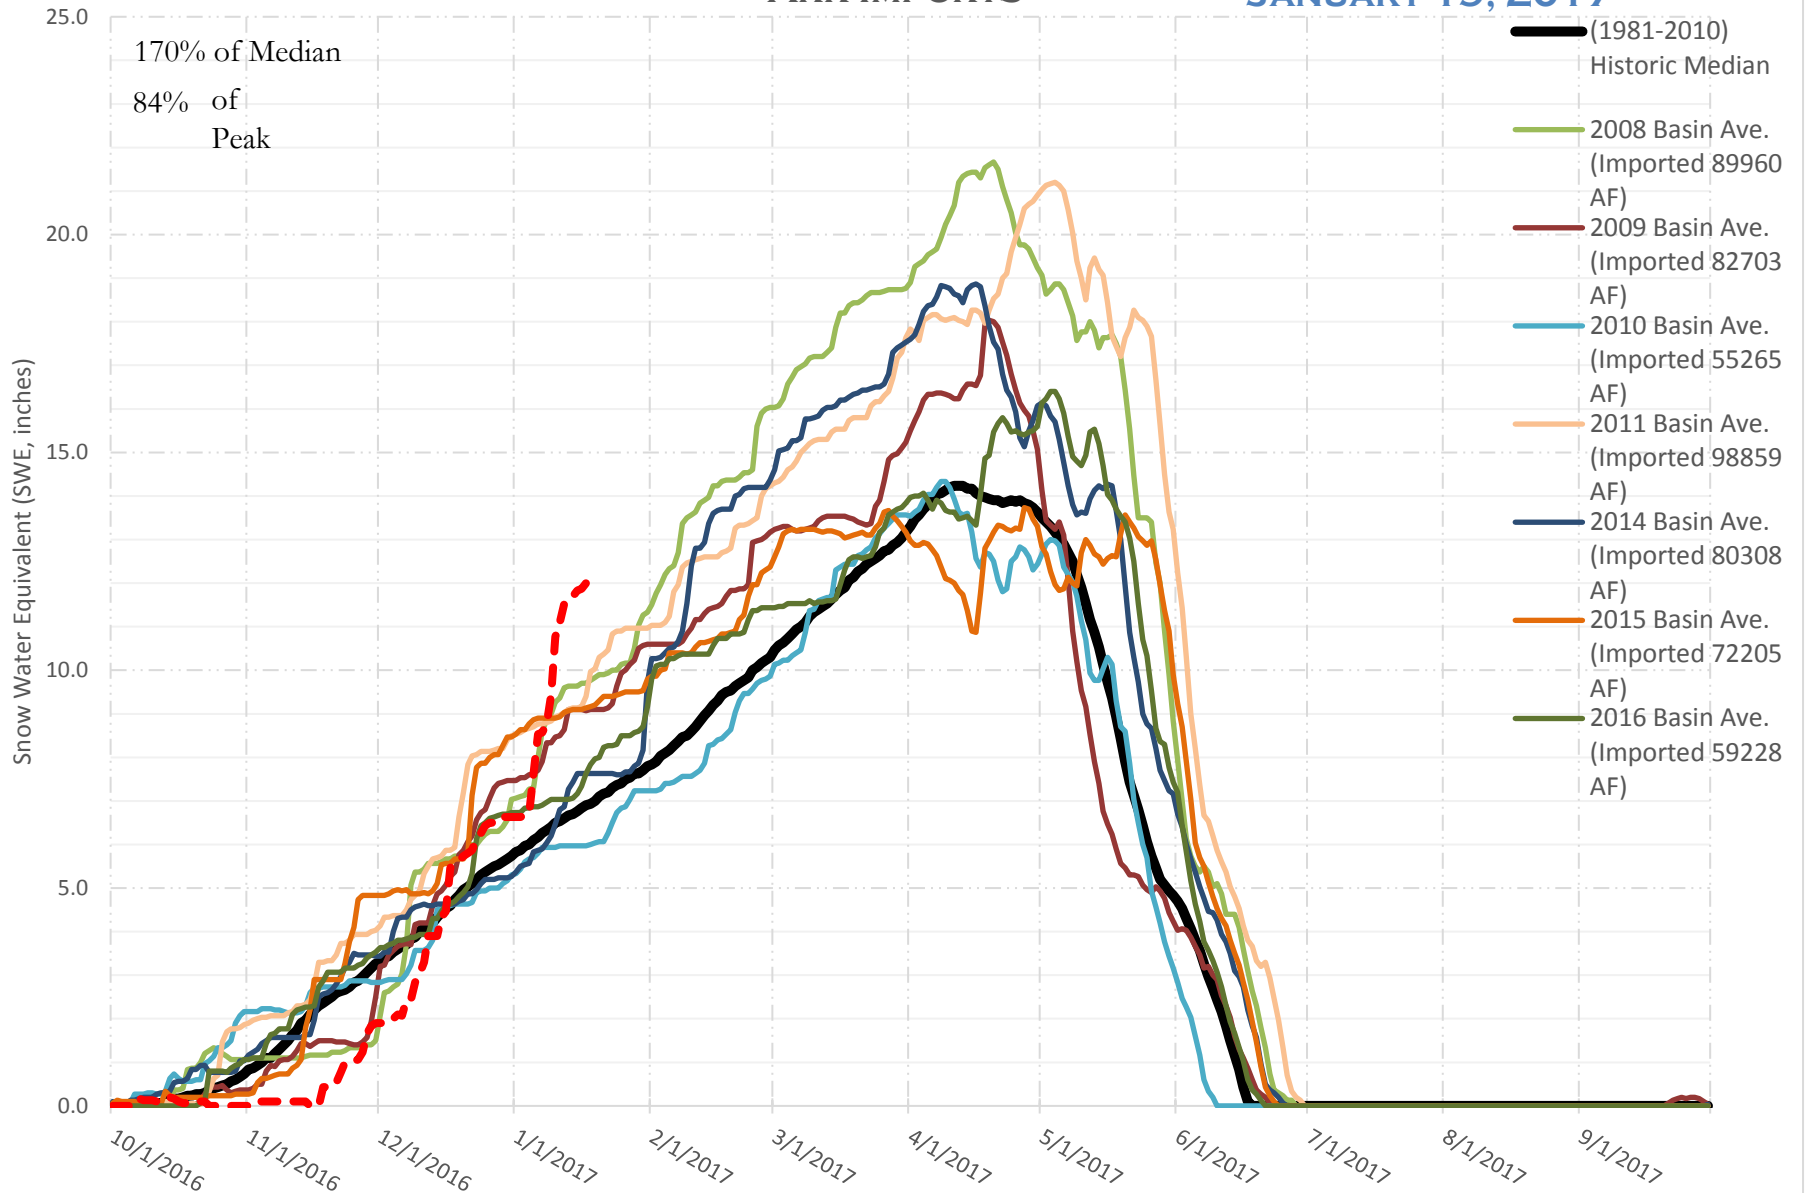

FRY-ARK COLLECTION BASIN SNOWPACK VS ANNUAL BASIN AVERAGE W/ ASSOC. FRY-ARK IMPORTS

JANUARY 19, 2017

FRY-ARK COLLECTION BASIN SNOWPACK W/ INDIVIDUAL SITES JANUARY 19, 2017

UPPER ARK BASIN SNOWPACK VS ANNUAL BASIN AVERAGE W/ ASSOC. FRY- ARK IMPORTS

JANUARY 19, 2017

UPPER ARK BASIN SNOWPACK W/ INDIVIDUAL SITES JANUARY 19, 2017