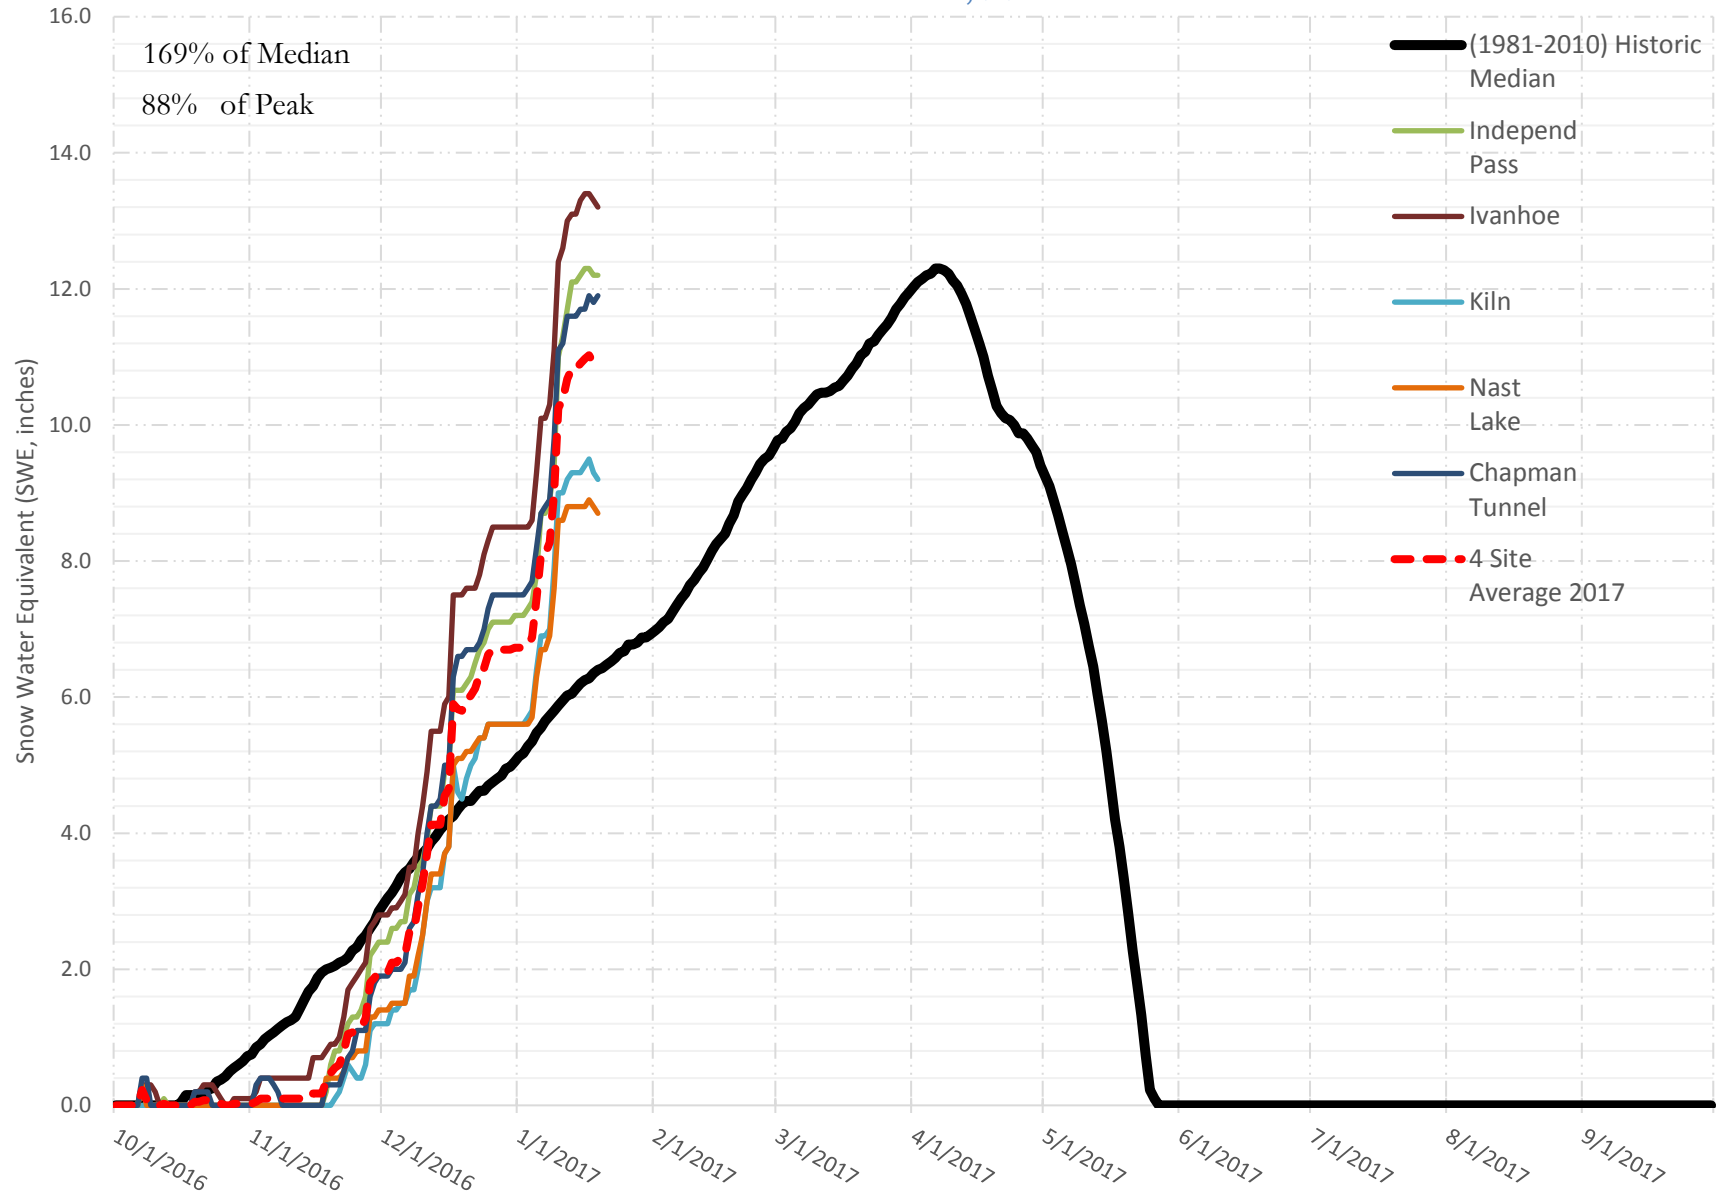

FRY-ARK COLLECTION BASIN SNOWPACK VS ANNUAL BASIN AVERAGE W/ ASSOC. FRY-ARK IMPORTS

JANUARY 19, 2017

FRY-ARK COLLECTION BASIN SNOWPACK W/ INDIVIDUAL SITES JANUARY 19, 2017

UPPER ARK BASIN SNOWPACK VS ANNUAL BASIN AVERAGE W/ ASSOC. FRY- ARK IMPORTS

JANUARY 19, 2017

UPPER ARK BASIN SNOWPACK W/ INDIVIDUAL SITES JANUARY 19, 2017