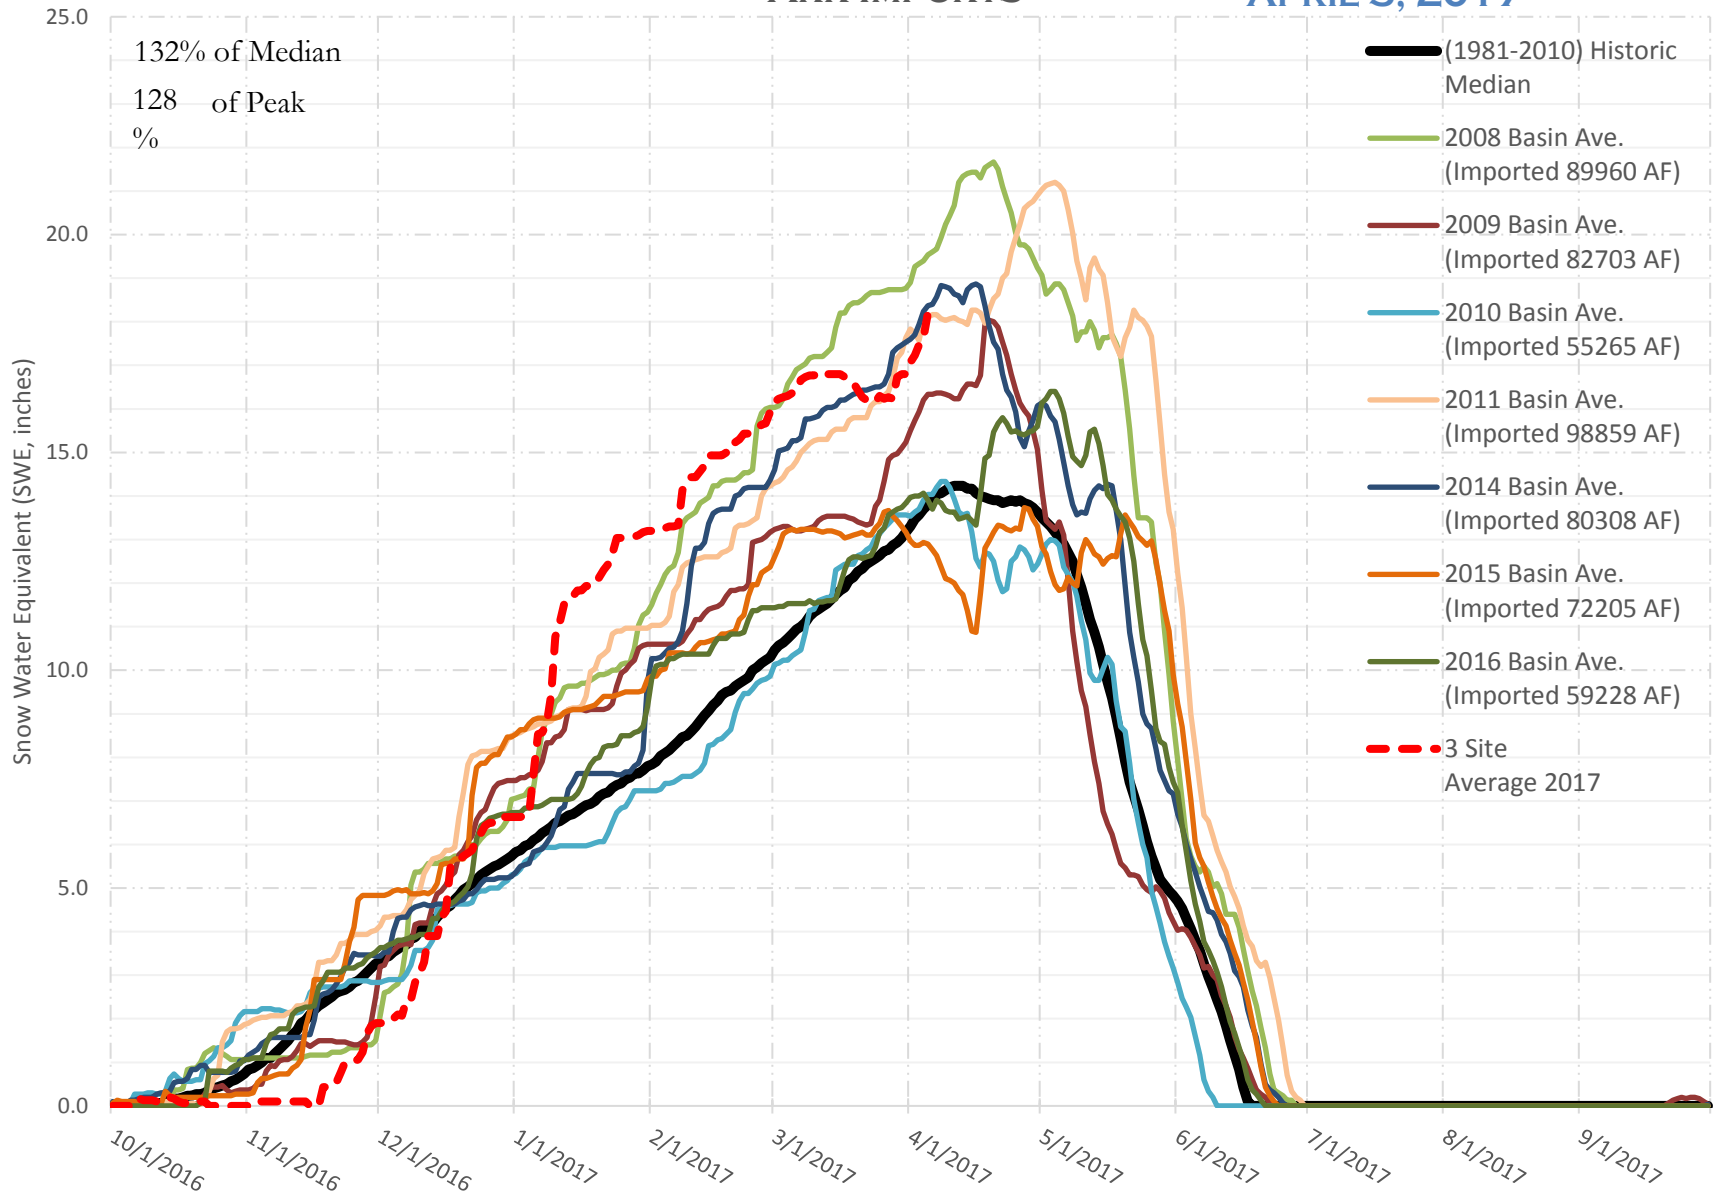

# FRY-ARK COLLECTION BASIN SNOWPACK VS ANNUAL BASIN AVERAGE W/ ASSOC. FRY-ARK IMPORTS

APRIL 5, 2017

# FRY-ARK COLLECTION BASIN SNOWPACK W/ INDIVIDUAL SITES APRIL 5, 2017

# UPPER ARK BASIN SNOWPACK W/ INDIVIDUAL SITES APRIL 5, 2017