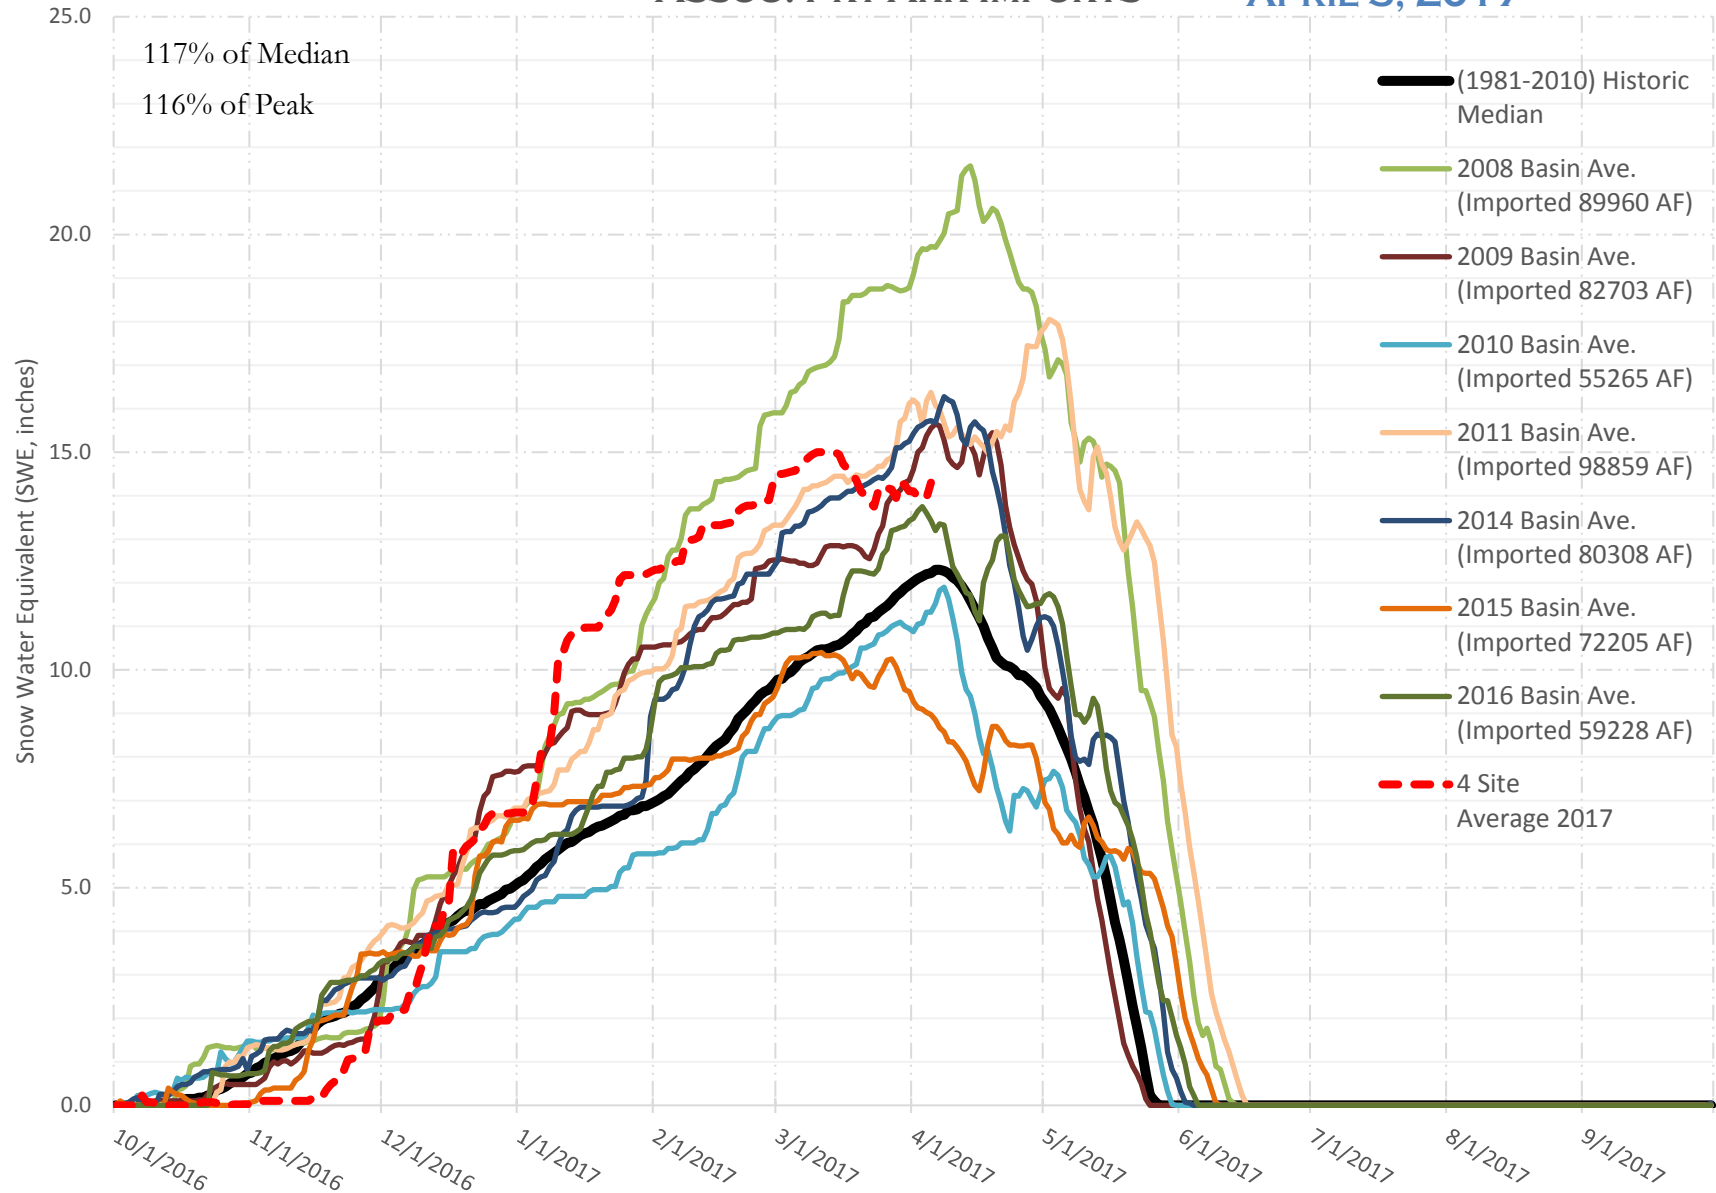

# FRY-ARK COLLECTION BASIN SNOWPACK VS ANNUAL BASIN AVERAGE W/ ASSOC. FRY-ARK IMPORTS

APRIL 5, 2017