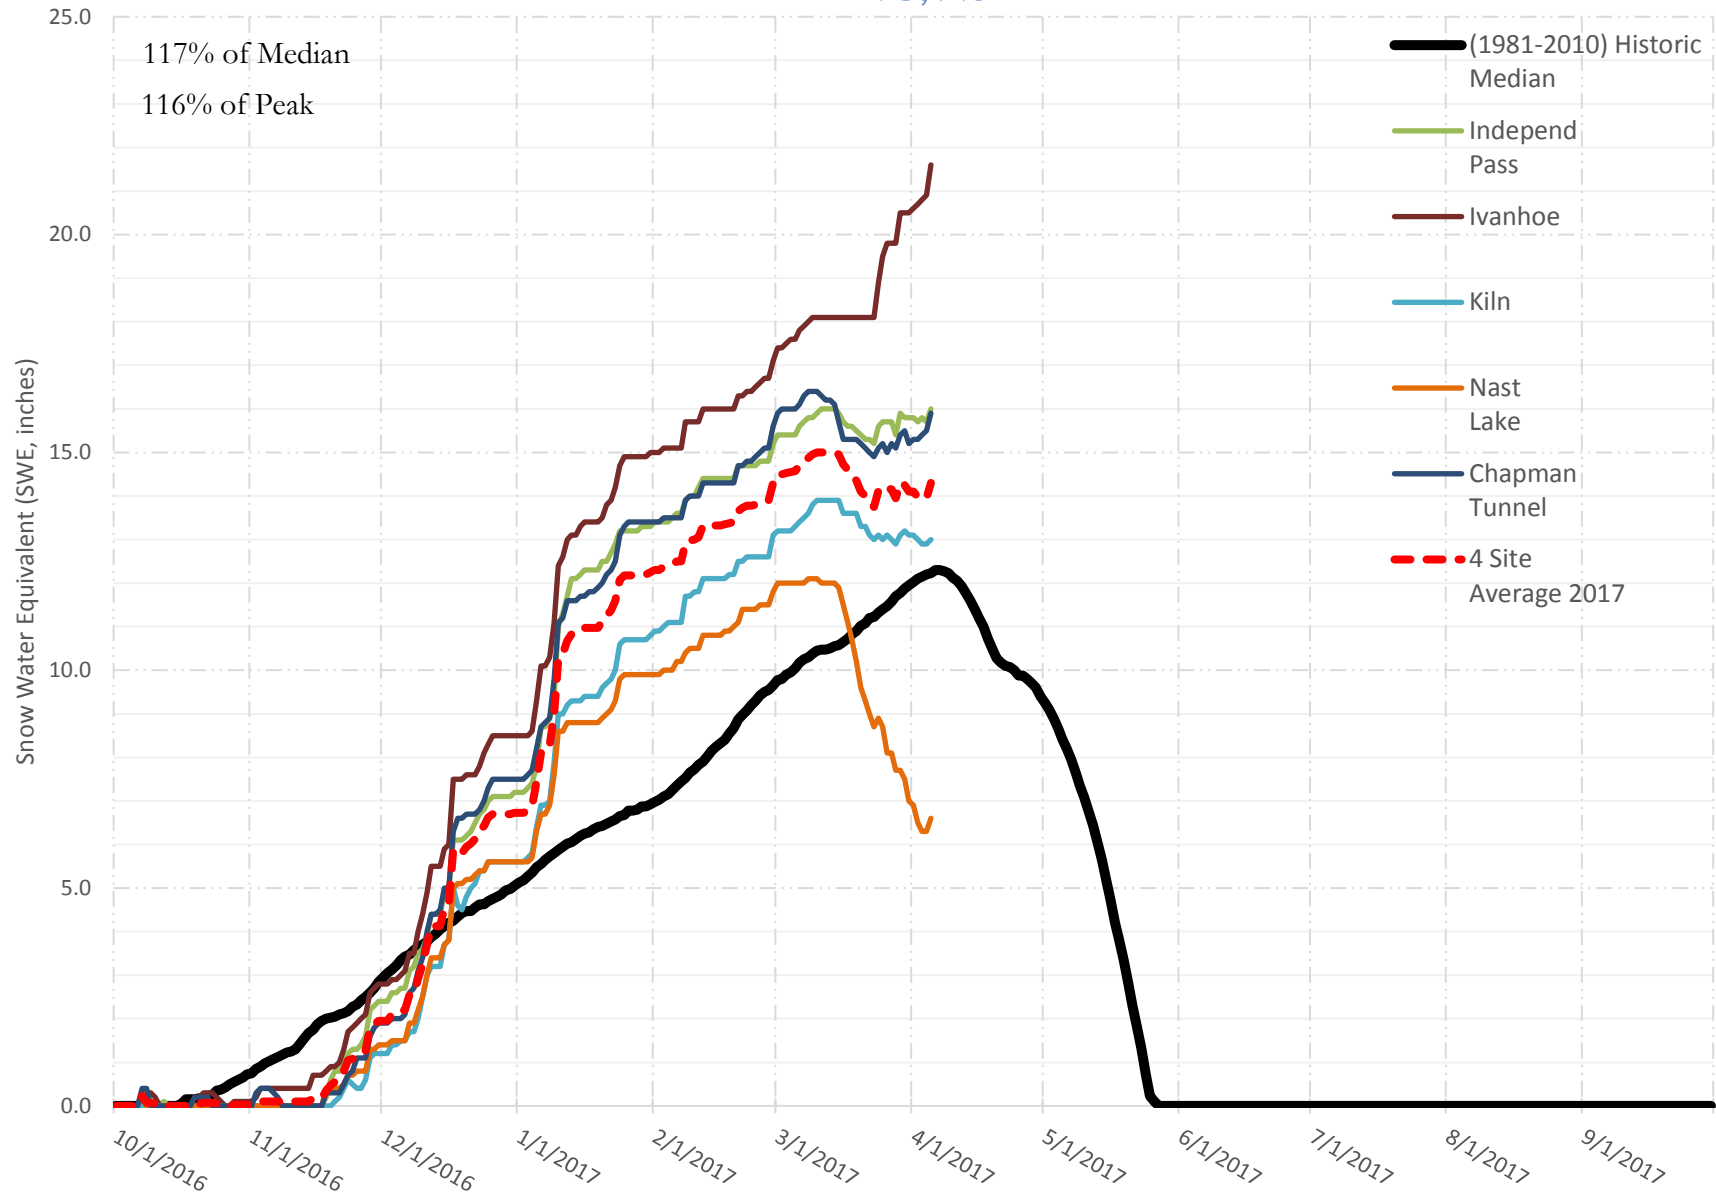

# FRY-ARK COLLECTION BASIN SNOWPACK VS ANNUAL BASIN AVERAGE W/ ASSOC. FRY-ARK IMPORTS

APRIL 5, 2017

# FRY-ARK COLLECTION BASIN SNOWPACK W/ INDIVIDUAL SITES APRIL 5, 2017

# UPPER ARK BASIN SNOWPACK W/ INDIVIDUAL SITES APRIL 5, 2017