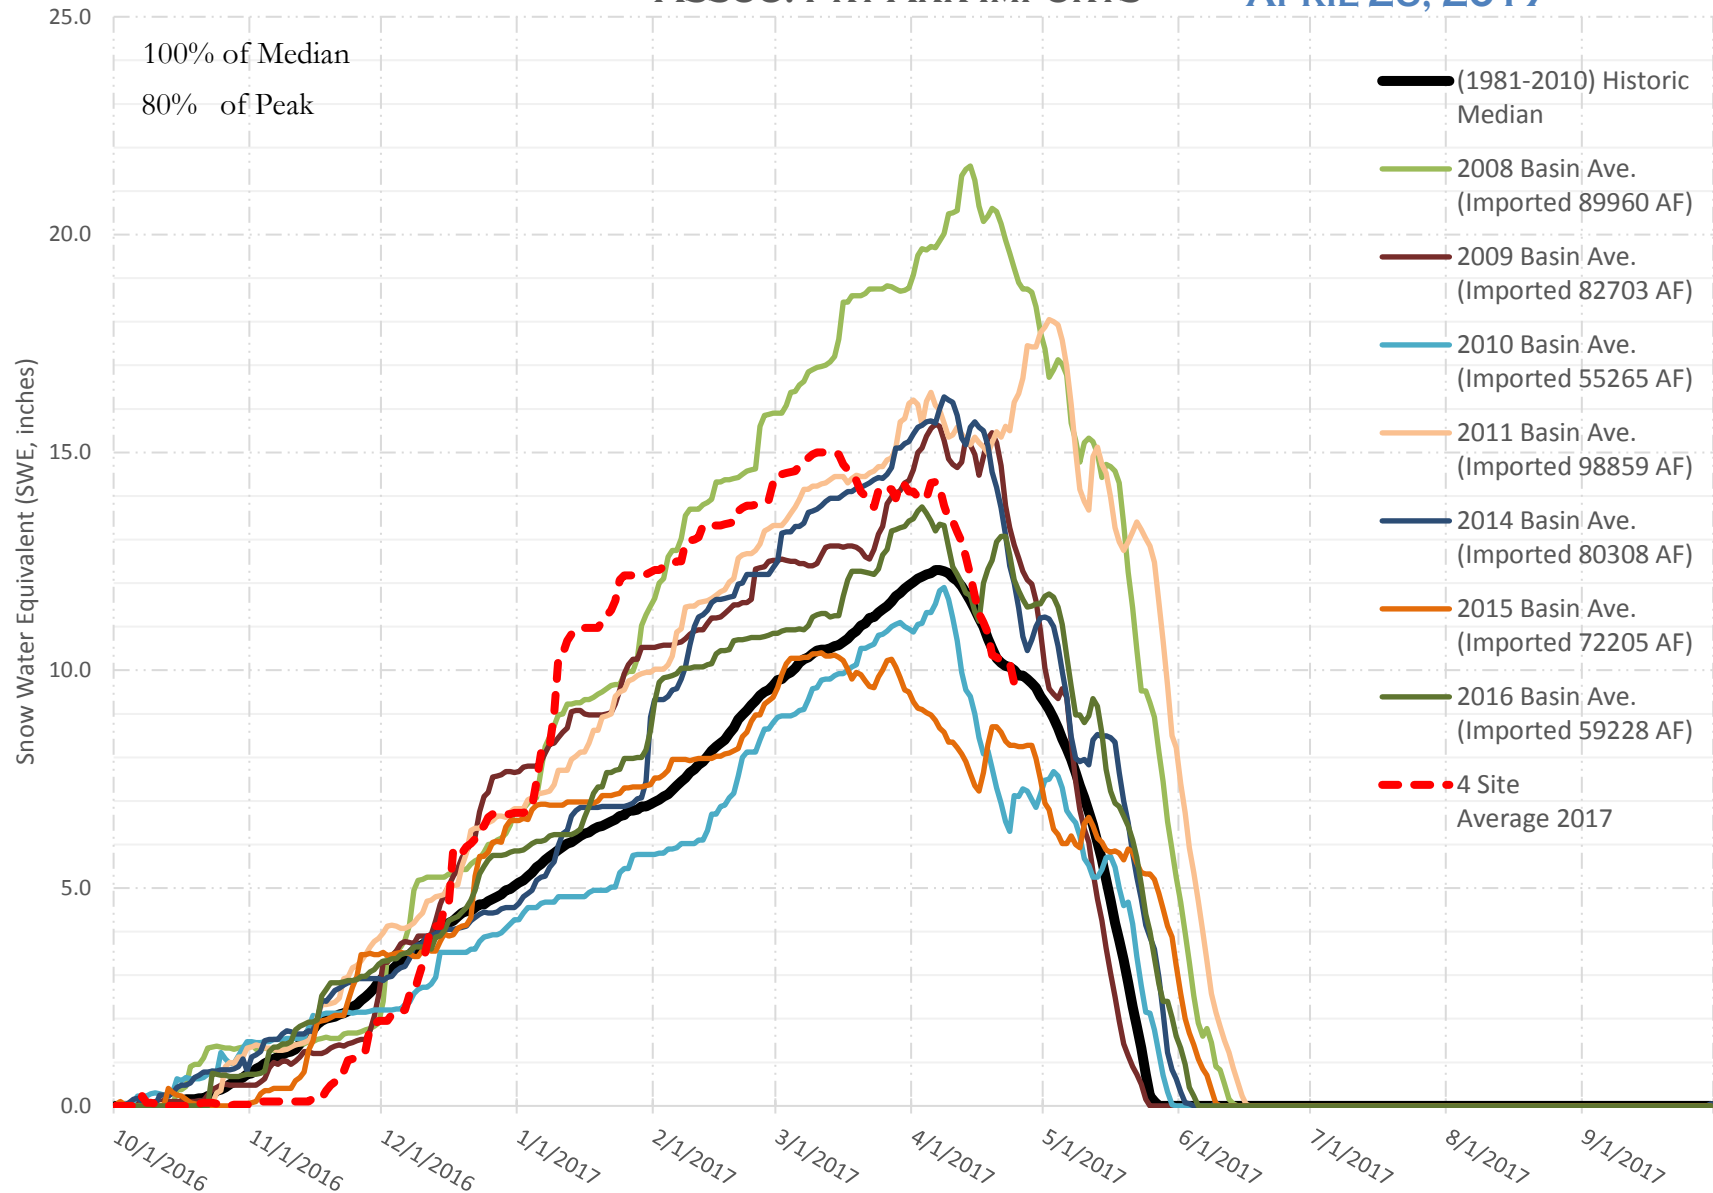

# FRY-ARK COLLECTION BASIN SNOWPACK VS ANNUAL BASIN AVERAGE W/ ASSOC. FRY-ARK IMPORTS

APRIL 26, 2017