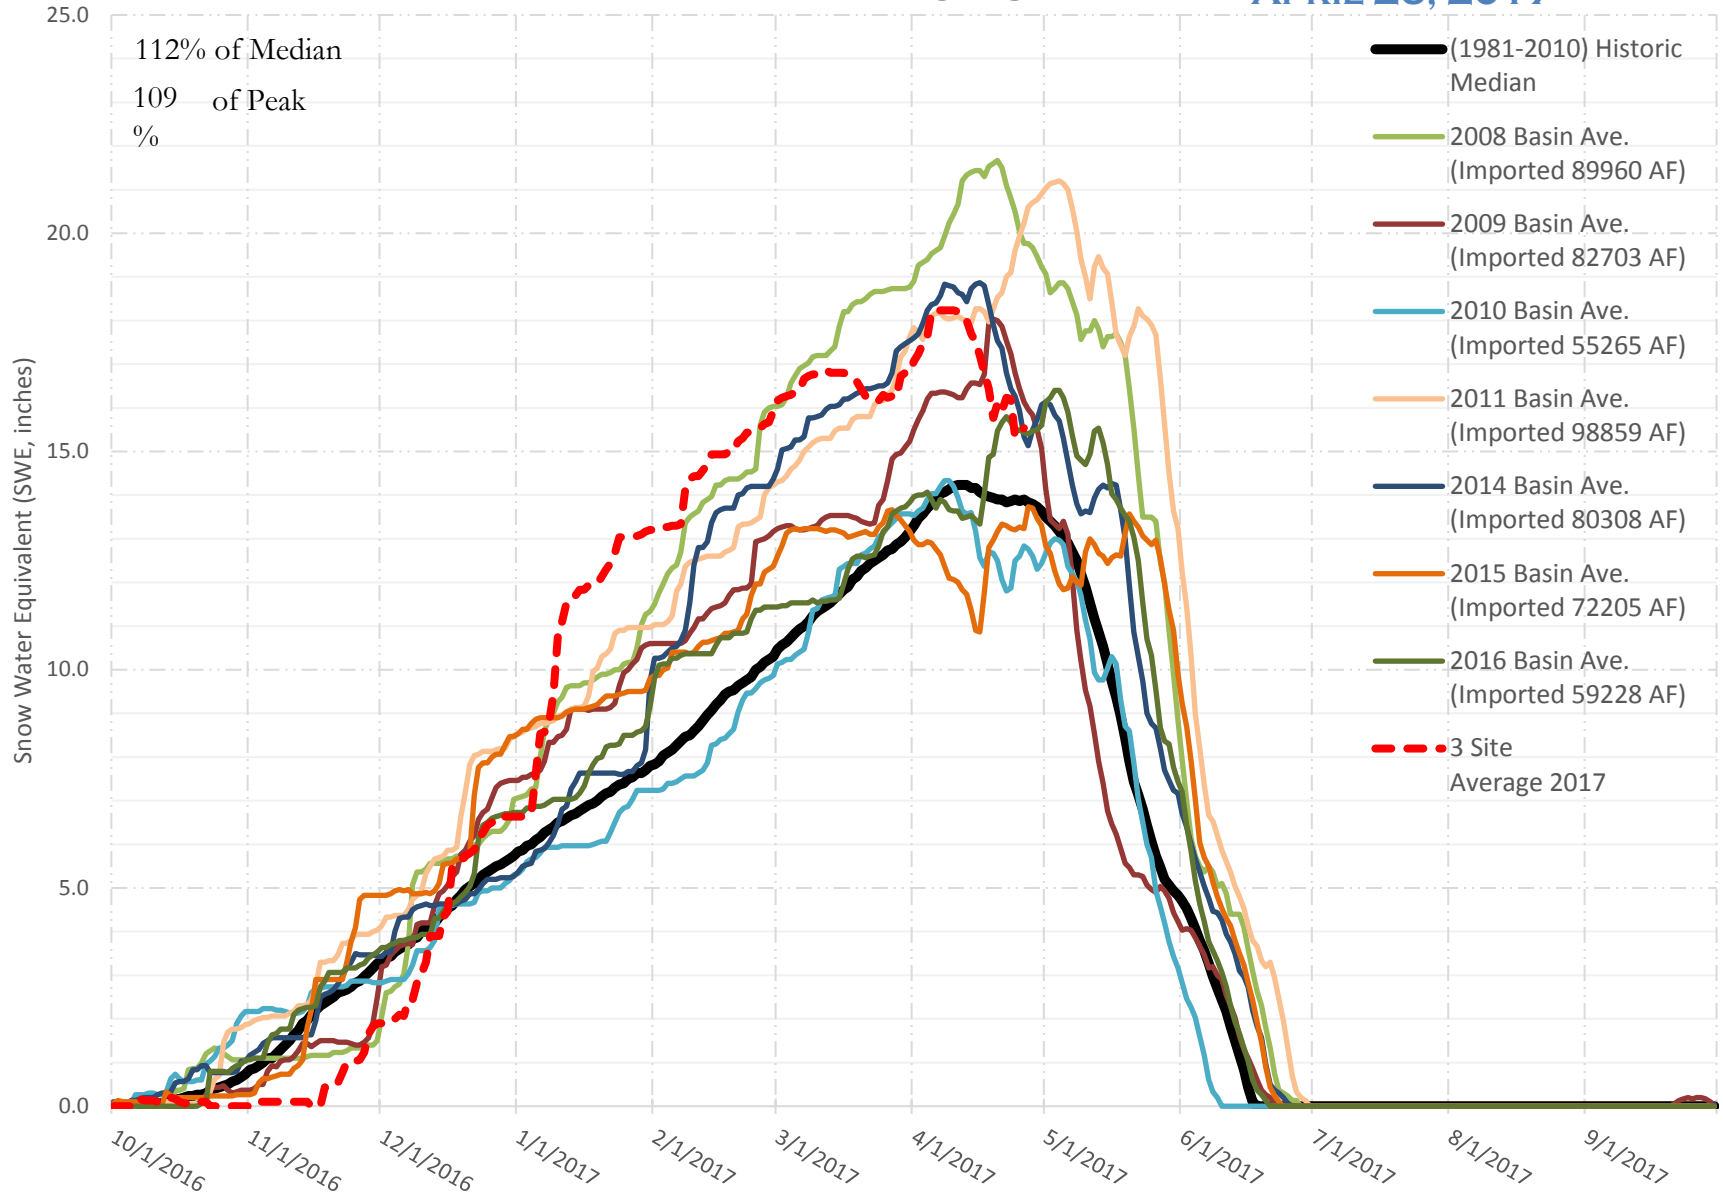

UPPER ARK BASIN SNOWPACK VS ANNUAL BASIN AVERAGE W/ ASSOC. FRY- ARK IMPORTS

APRIL 26, 2017