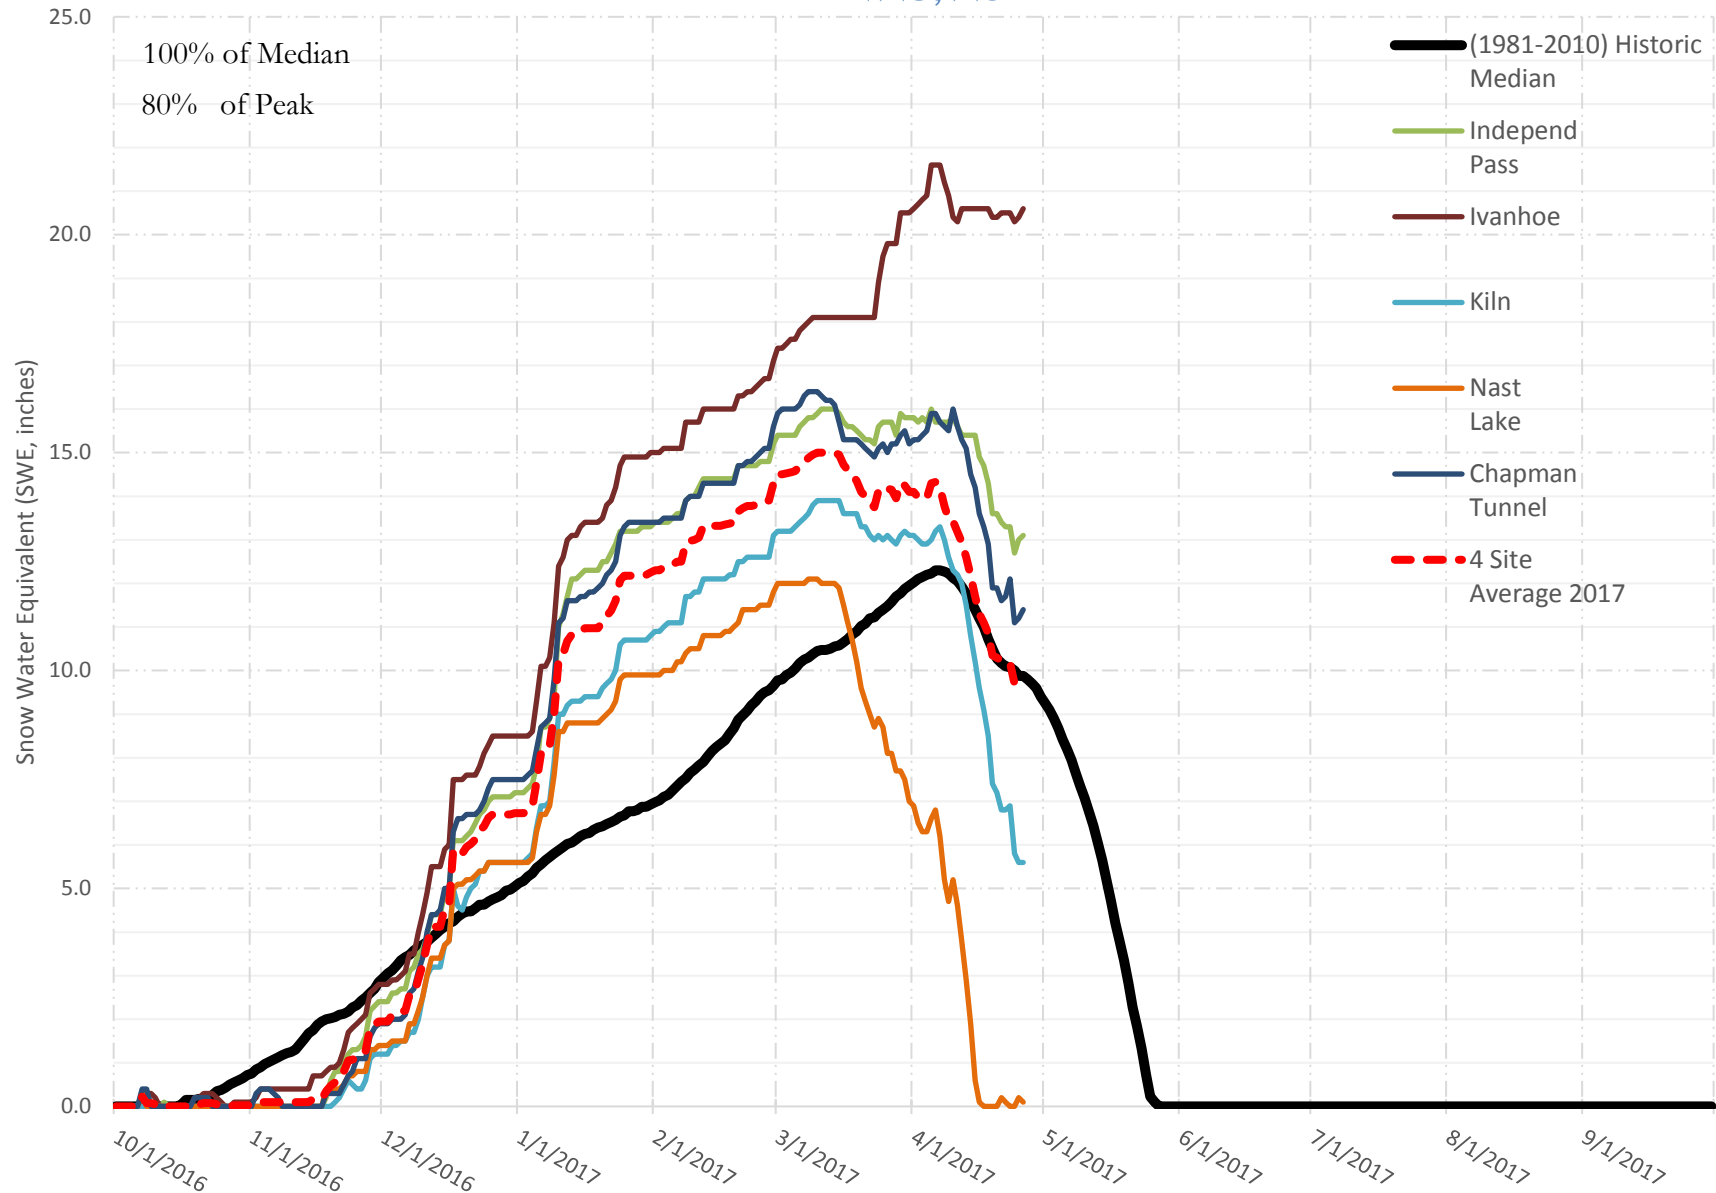

# FRY-ARK COLLECTION BASIN SNOWPACK VS ANNUAL BASIN AVERAGE W/ ASSOC. FRY-ARK IMPORTS

APRIL 26, 2017

# FRY-ARK COLLECTION BASIN SNOWPACK W/ INDIVIDUAL SITES APRIL 26, 2017