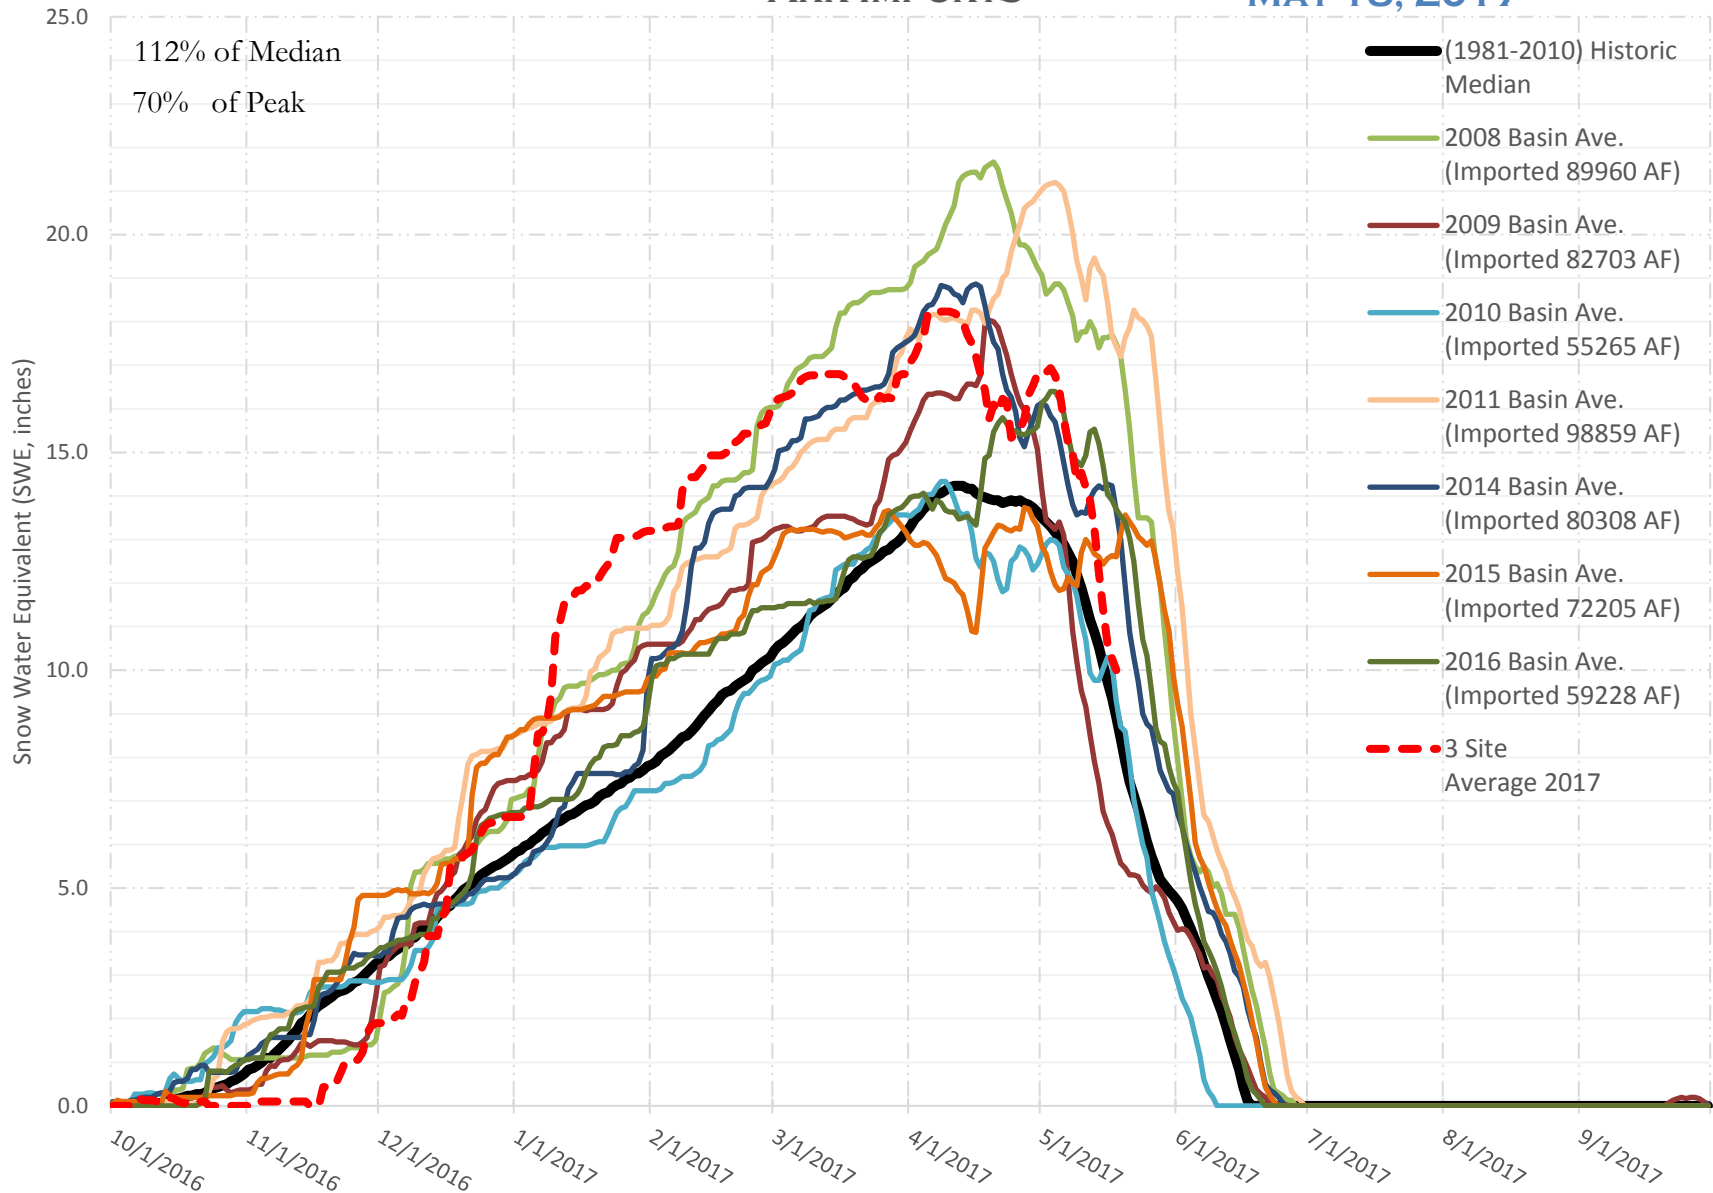

UPPER ARK BASIN SNOWPACK VS ANNUAL BASIN AVERAGE W/ ASSOC. FRY- ARK IMPORTS

MAY 18, 2017