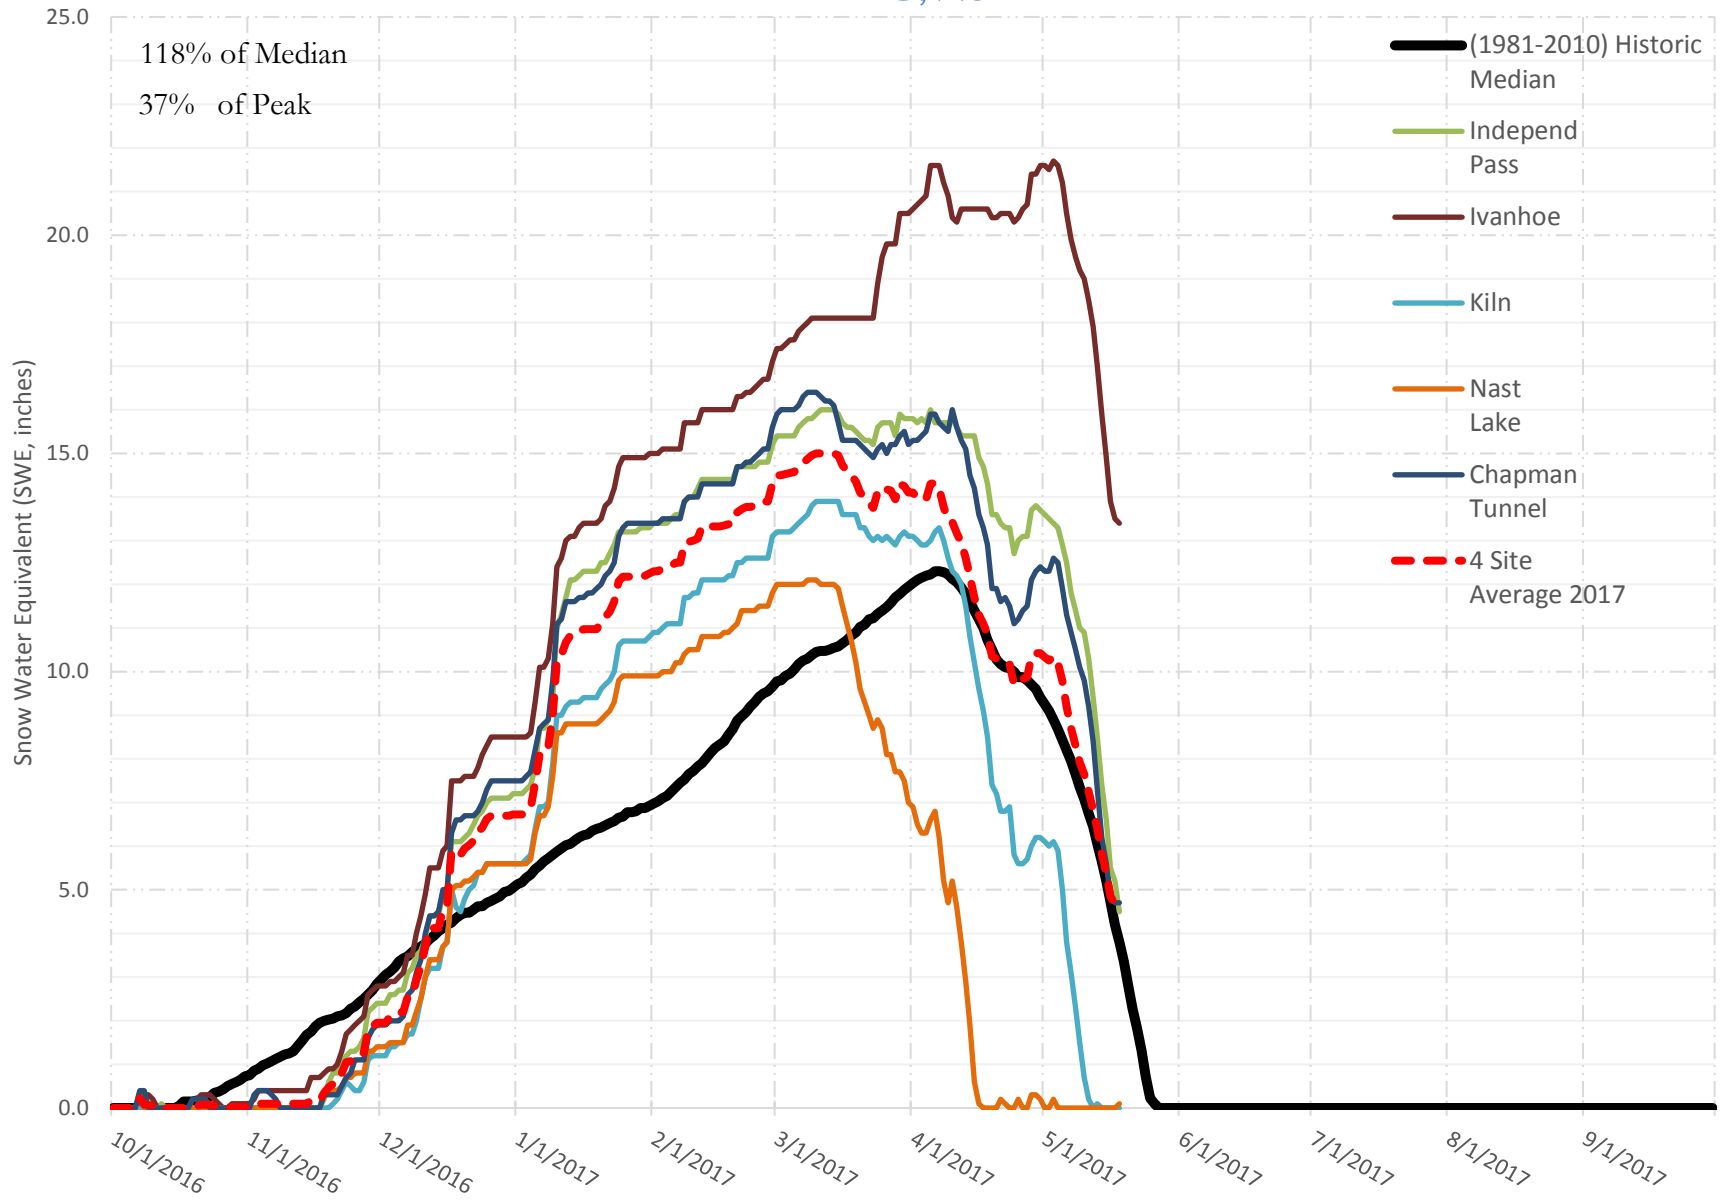

# FRY-ARK COLLECTION BASIN SNOWPACK VS ANNUAL BASIN AVERAGE W/ ASSOC. FRY-ARK IMPORTS

MAY 18, 2017

# FRY-ARK COLLECTION BASIN SNOWPACK W/ INDIVIDUAL SITES MAY 18, 2017

# UPPER ARK BASIN SNOWPACK W/ INDIVIDUAL SITES MAY 18, 2017