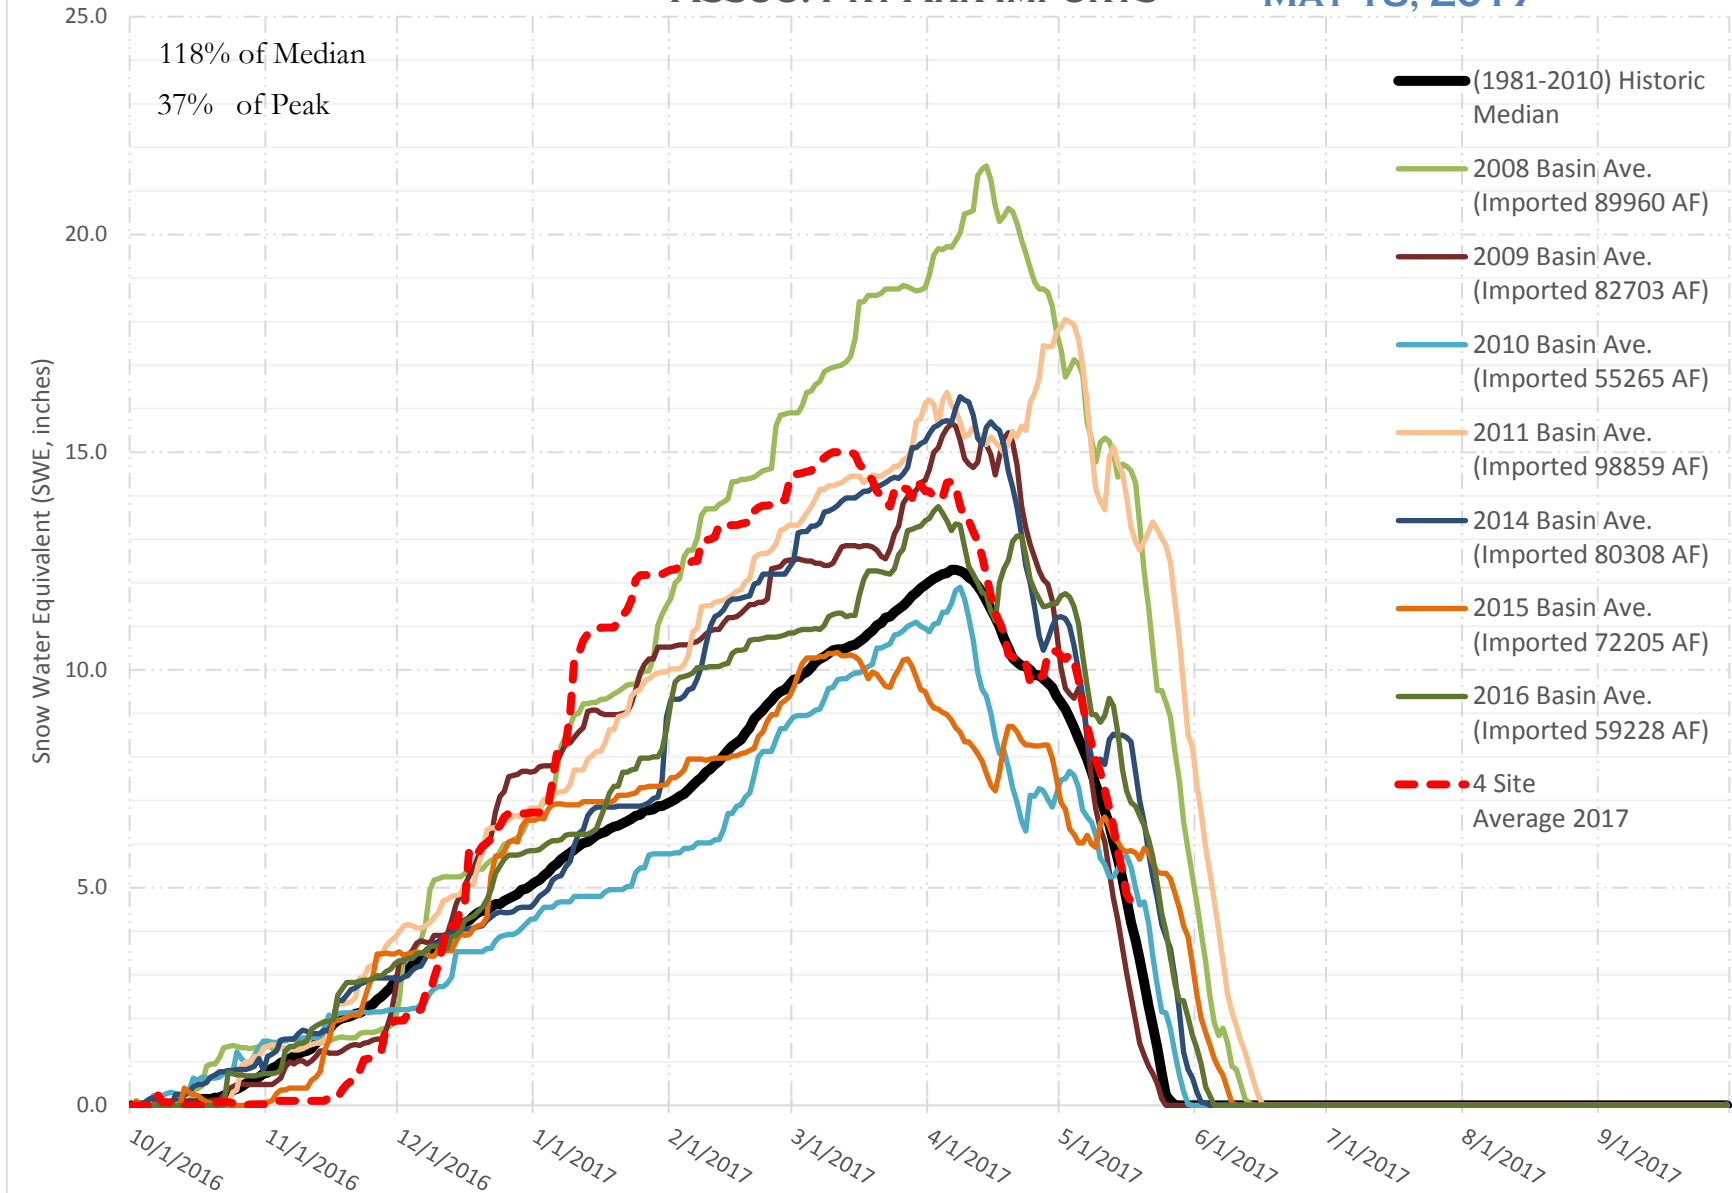

# FRY-ARK COLLECTION BASIN SNOWPACK VS ANNUAL BASIN AVERAGE W/ ASSOC. FRY-ARK IMPORTS

MAY 18, 2017