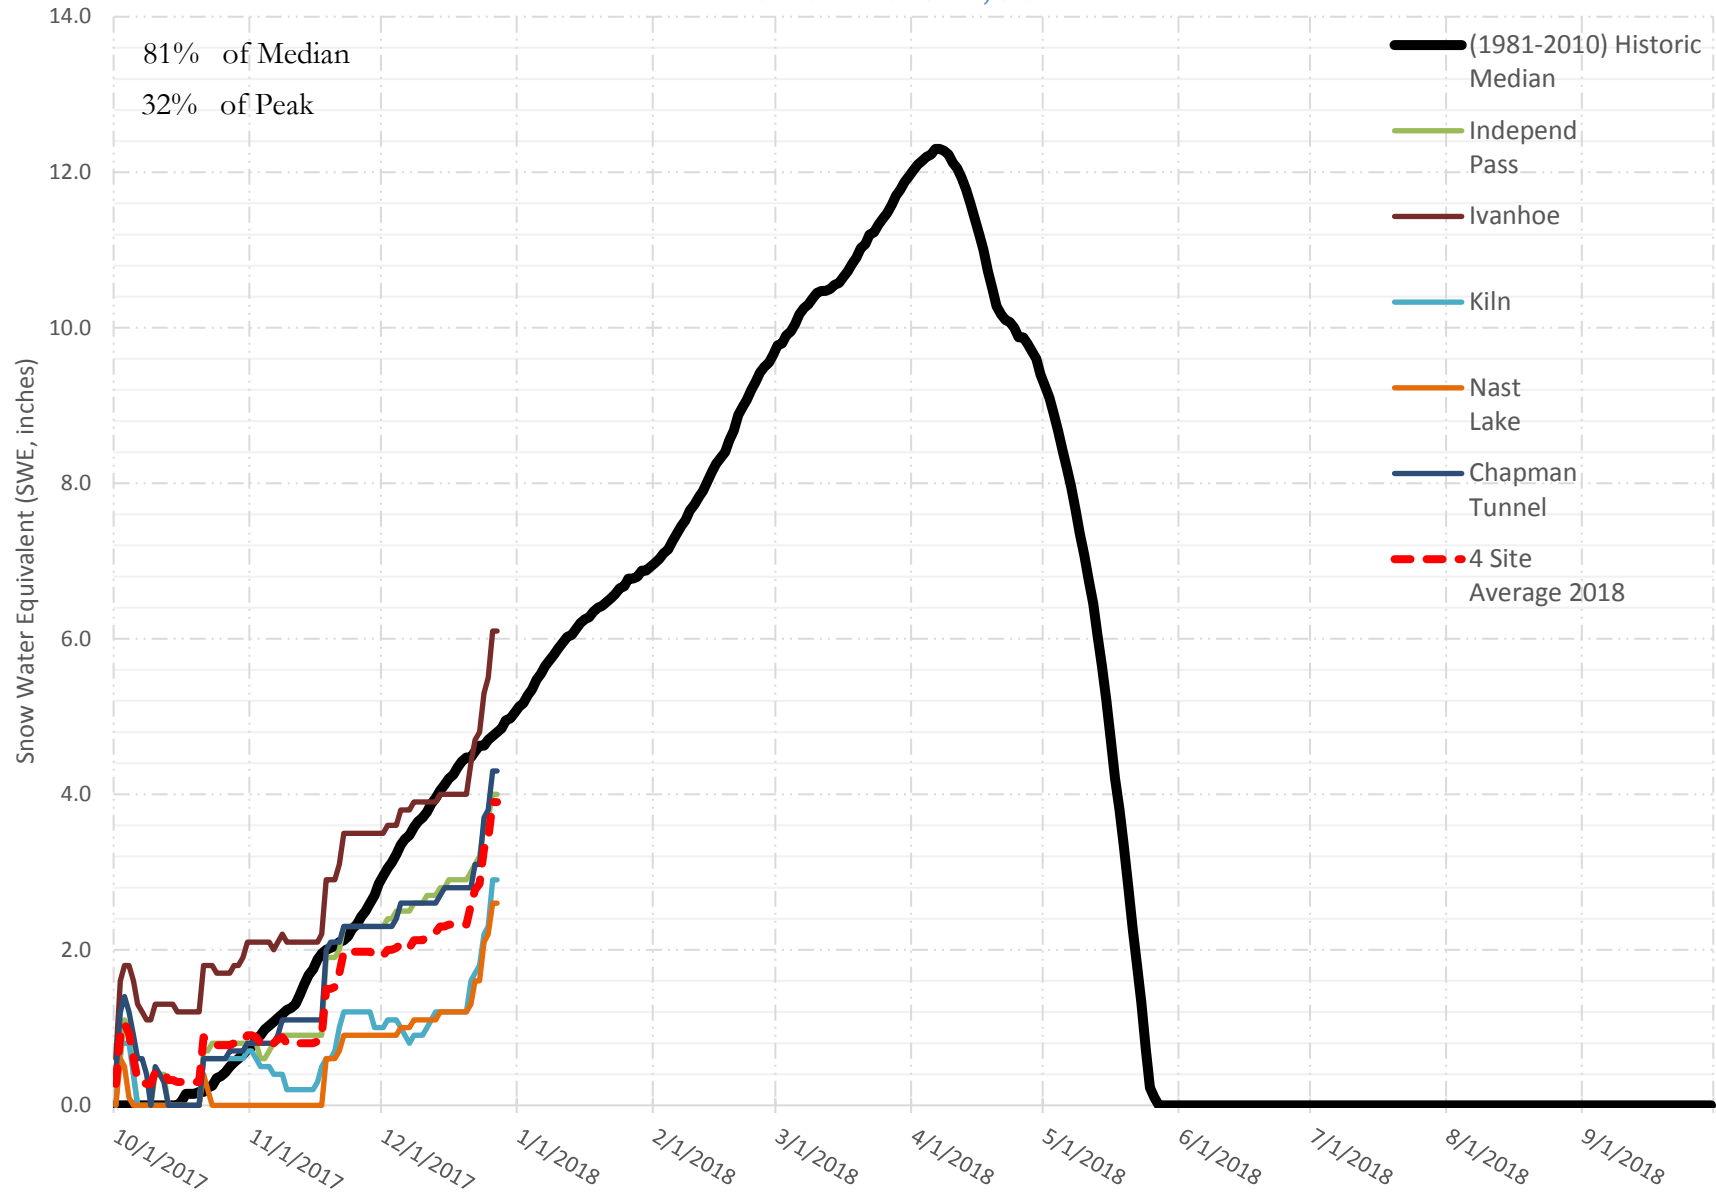

FRY-ARK COLLECTION BASIN SNOWPACK VS ANNUAL BASIN AVERAGE W/ ASSOC. FRY-ARK IMPORTS DECEMBER 27, 2017

FRY-ARK COLLECTION BASIN SNOWPACK W/ INDIVIDUAL SITES DECEMBER 27, 2017

UPPER ARK BASIN SNOWPACK VS ANNUAL BASIN AVERAGE W/ ASSOC. FRY- ARK IMPORTS

DECEMBER 27, 2017

UPPER ARK BASIN SNOWPACK W/ INDIVIDUAL SITES DECEMBER 27, 2017