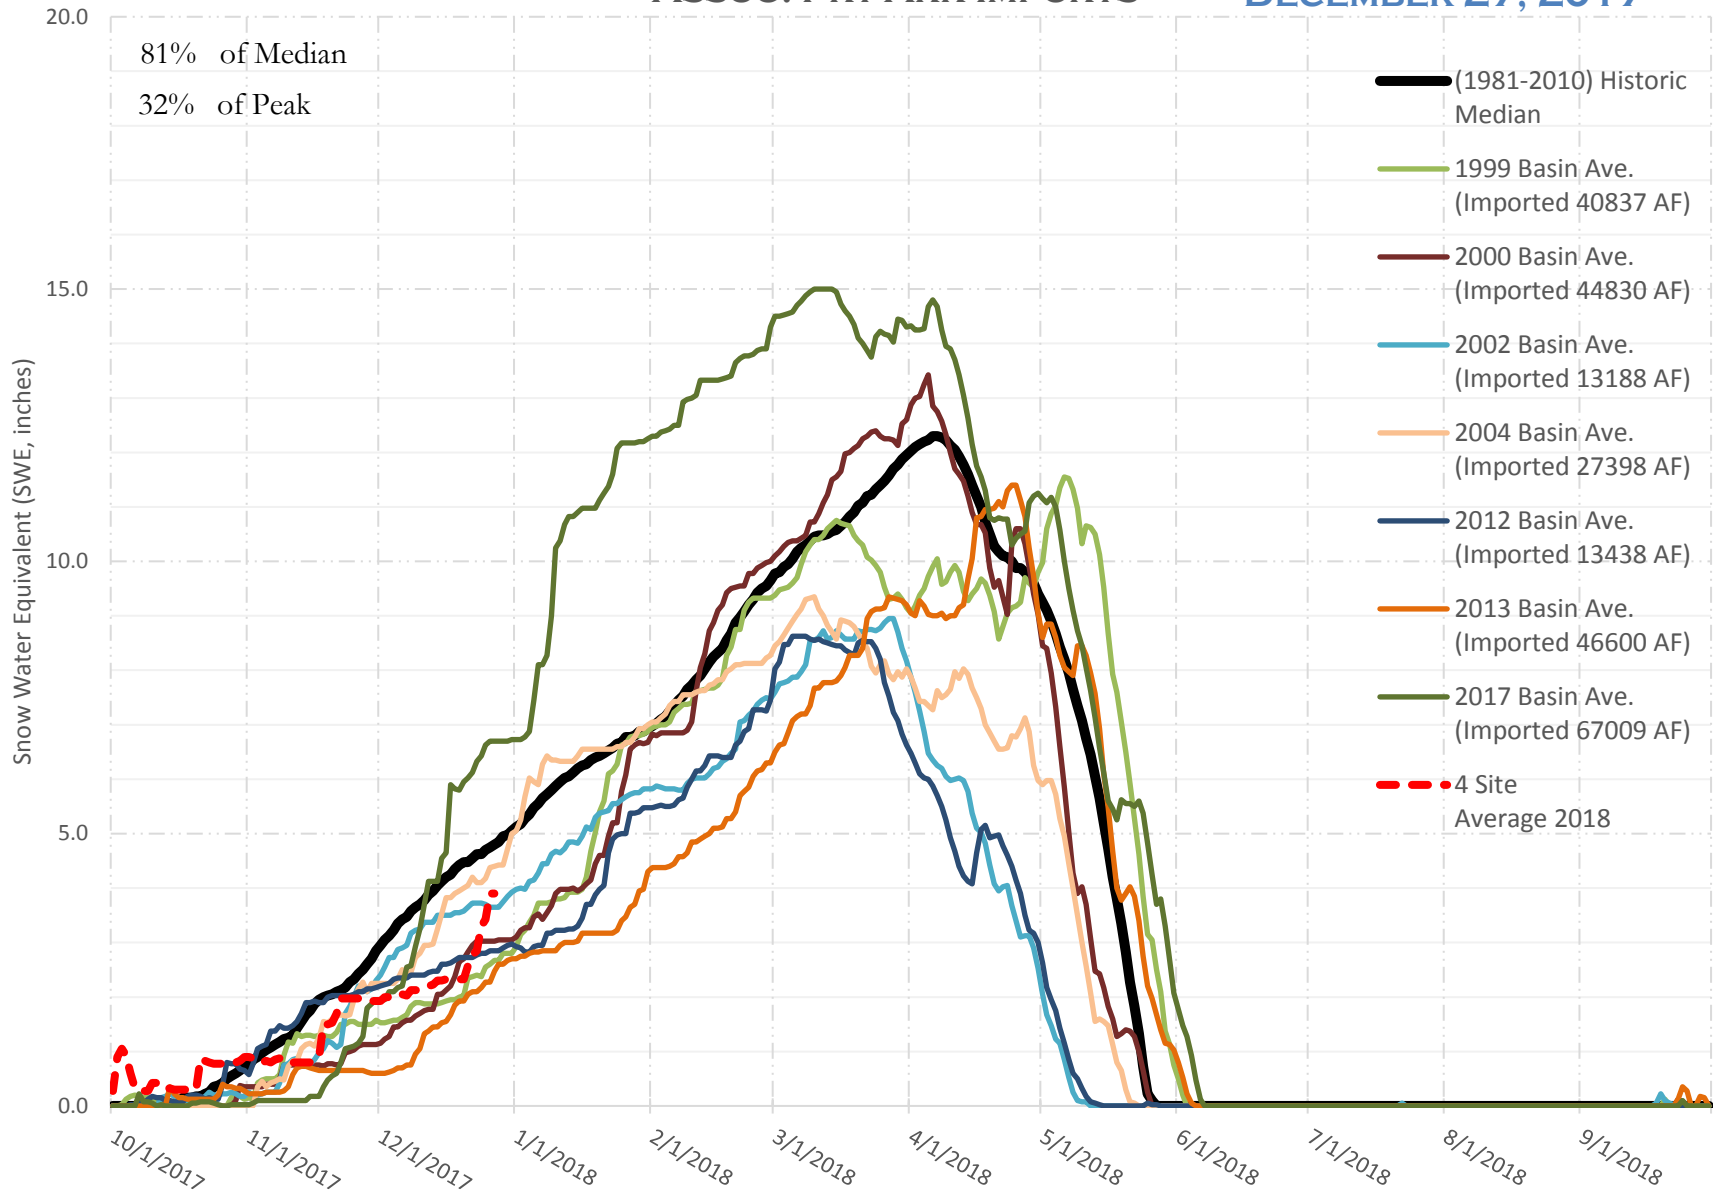

FRY-ARK COLLECTION BASIN SNOWPACK VS ANNUAL BASIN AVERAGE W/ ASSOC. FRY-ARK IMPORTS DECEMBER 27, 2017

FRY-ARK COLLECTION BASIN SNOWPACK W/ INDIVIDUAL SITES DECEMBER 27, 2017

UPPER ARK BASIN SNOWPACK VS ANNUAL BASIN AVERAGE W/ ASSOC. FRY- ARK IMPORTS

DECEMBER 27, 2017

UPPER ARK BASIN SNOWPACK W/ INDIVIDUAL SITES DECEMBER 27, 2017