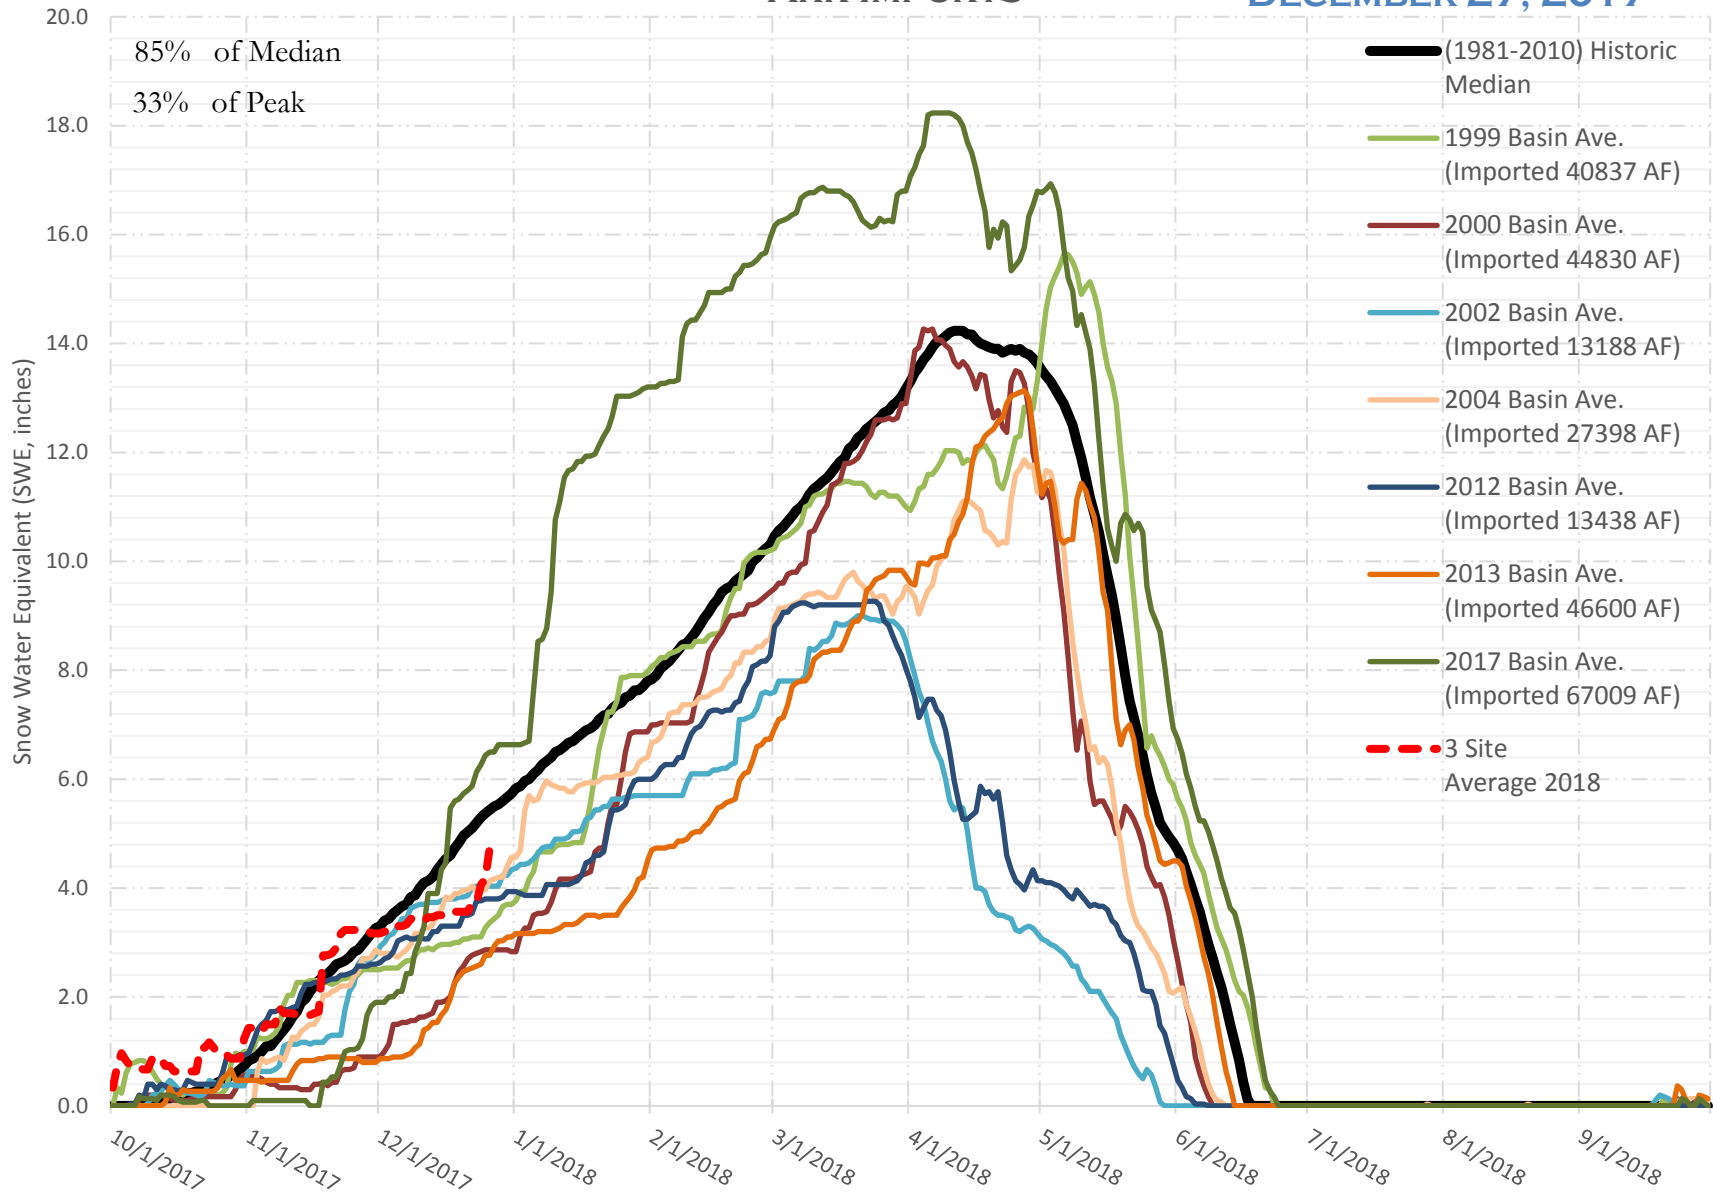

FRY-ARK COLLECTION BASIN SNOWPACK VS ANNUAL BASIN AVERAGE W/ ASSOC. FRY-ARK IMPORTS DECEMBER 27, 2017

FRY-ARK COLLECTION BASIN SNOWPACK W/ INDIVIDUAL SITES DECEMBER 27, 2017

UPPER ARK BASIN SNOWPACK VS ANNUAL BASIN AVERAGE W/ ASSOC. FRY- ARK IMPORTS

DECEMBER 27, 2017

UPPER ARK BASIN SNOWPACK W/ INDIVIDUAL SITES DECEMBER 27, 2017