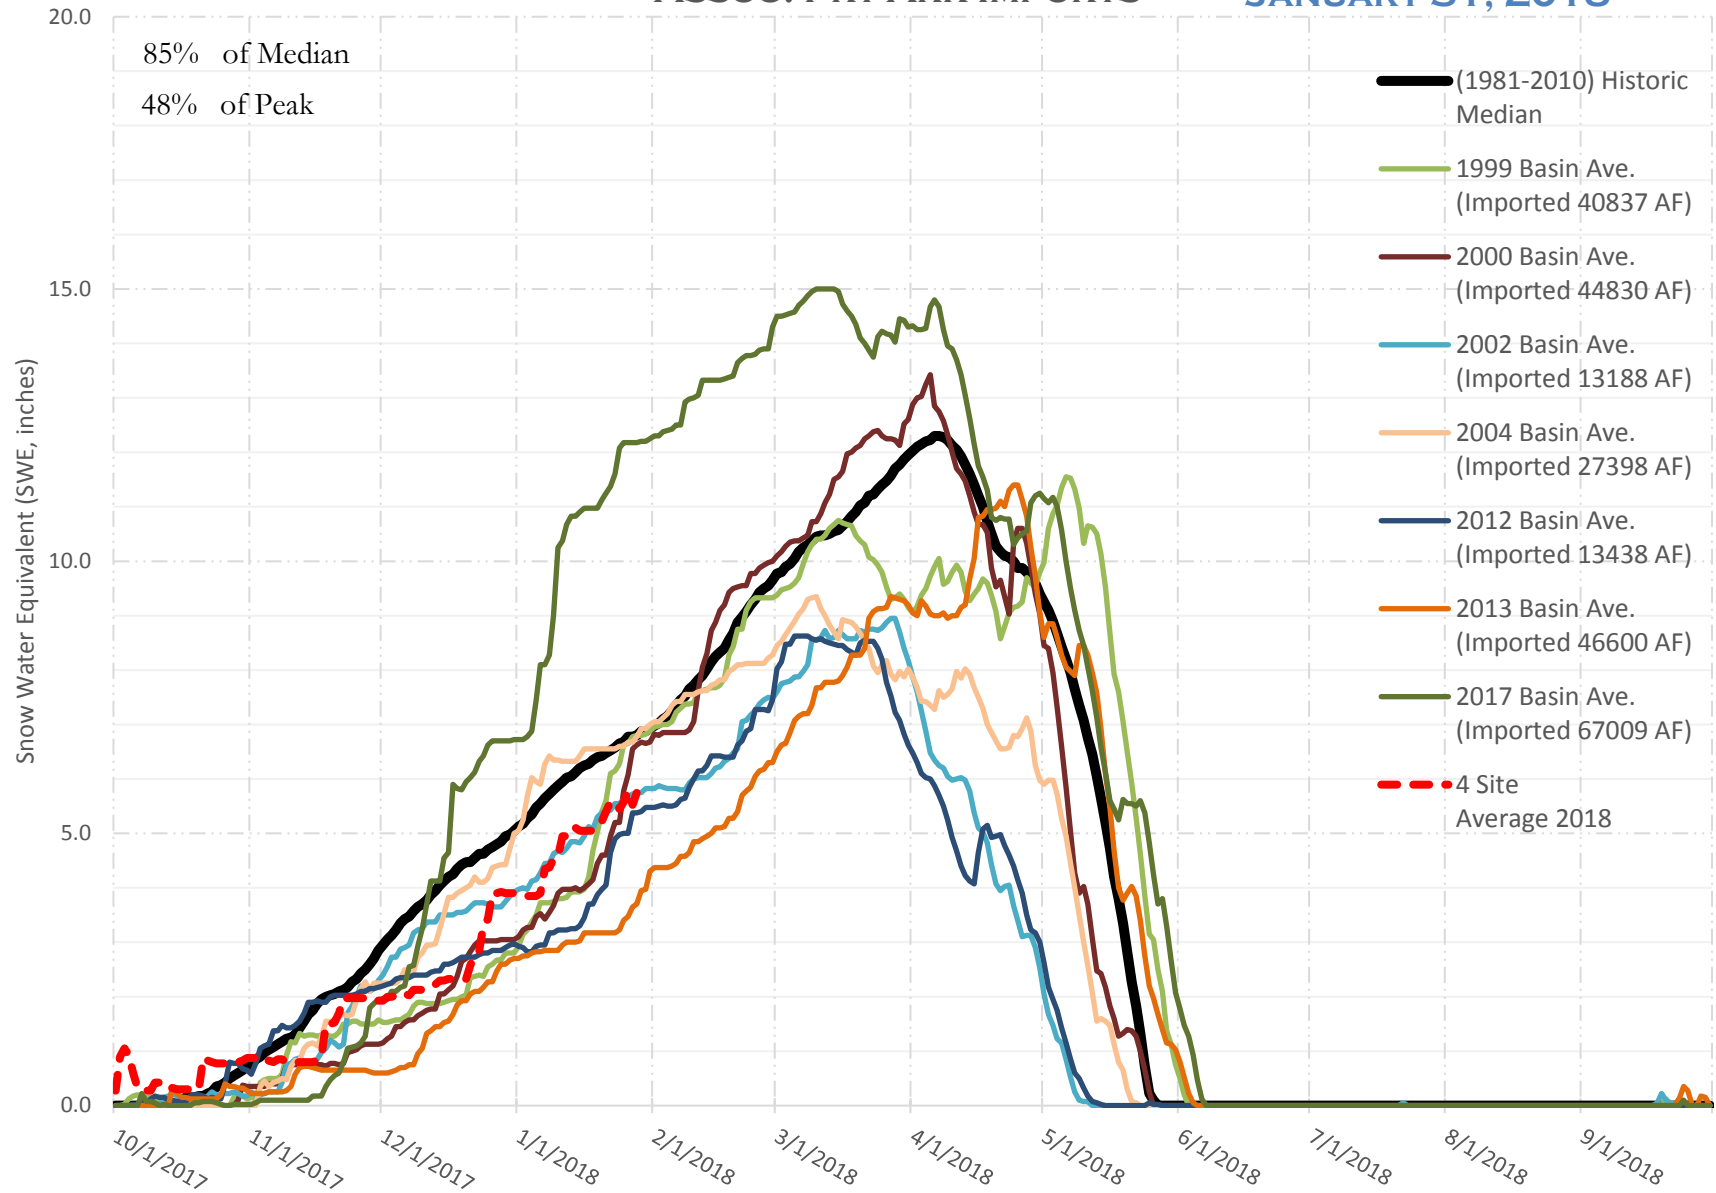

FRY-ARK COLLECTION BASIN SNOWPACK VS ANNUAL BASIN AVERAGE W/ ASSOC. FRY-ARK IMPORTS JANUARY 31, 2018

FRY-ARK COLLECTION BASIN SNOWPACK W/ INDIVIDUAL SITES JANUARY 31, 2018

UPPER ARK BASIN SNOWPACK VS ANNUAL BASIN AVERAGE W/ ASSOC. FRY- ARK IMPORTS

JANUARY 31, 2018

UPPER ARK BASIN SNOWPACK W/ INDIVIDUAL SITES JANUARY 31, 2018