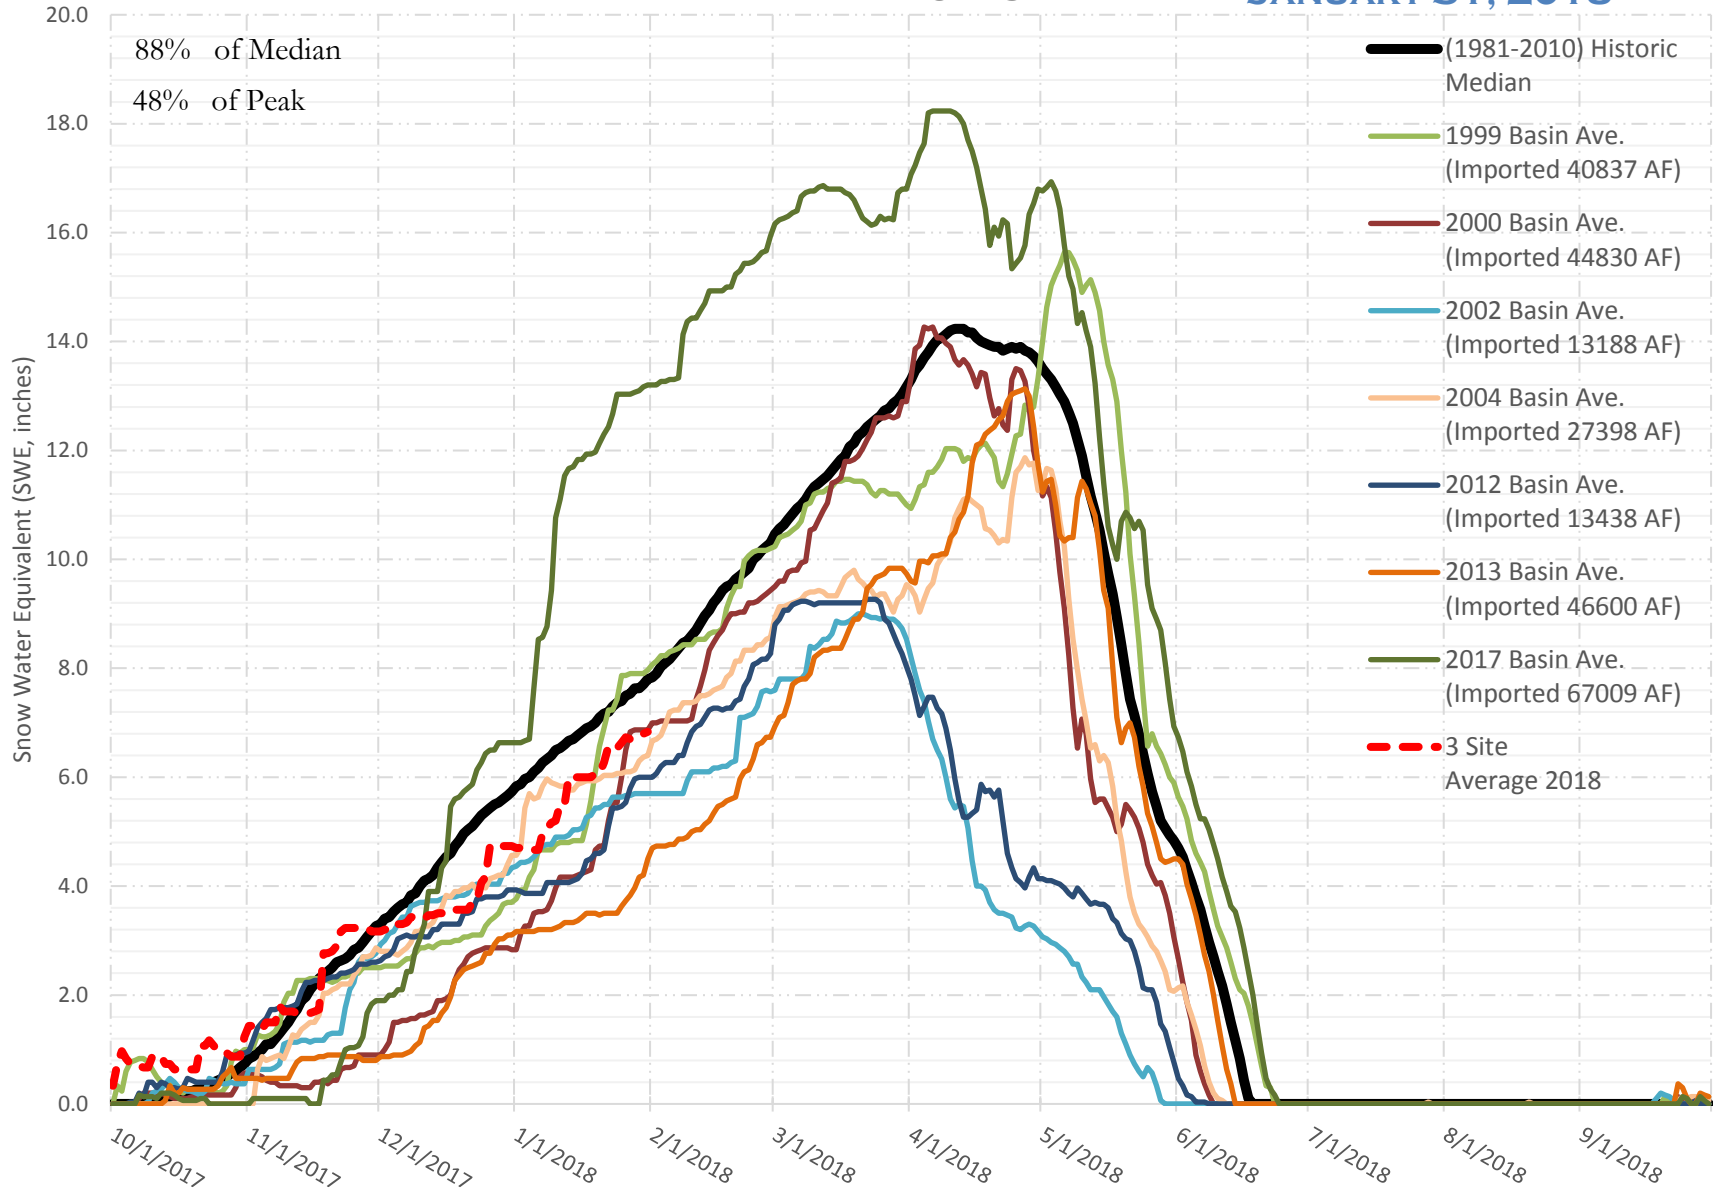

FRY-ARK COLLECTION BASIN SNOWPACK VS ANNUAL BASIN AVERAGE W/ ASSOC. FRY-ARK IMPORTS JANUARY 31, 2018

FRY-ARK COLLECTION BASIN SNOWPACK W/ INDIVIDUAL SITES JANUARY 31, 2018

UPPER ARK BASIN SNOWPACK VS ANNUAL BASIN AVERAGE W/ ASSOC. FRY- ARK IMPORTS

JANUARY 31, 2018

UPPER ARK BASIN SNOWPACK W/ INDIVIDUAL SITES JANUARY 31, 2018