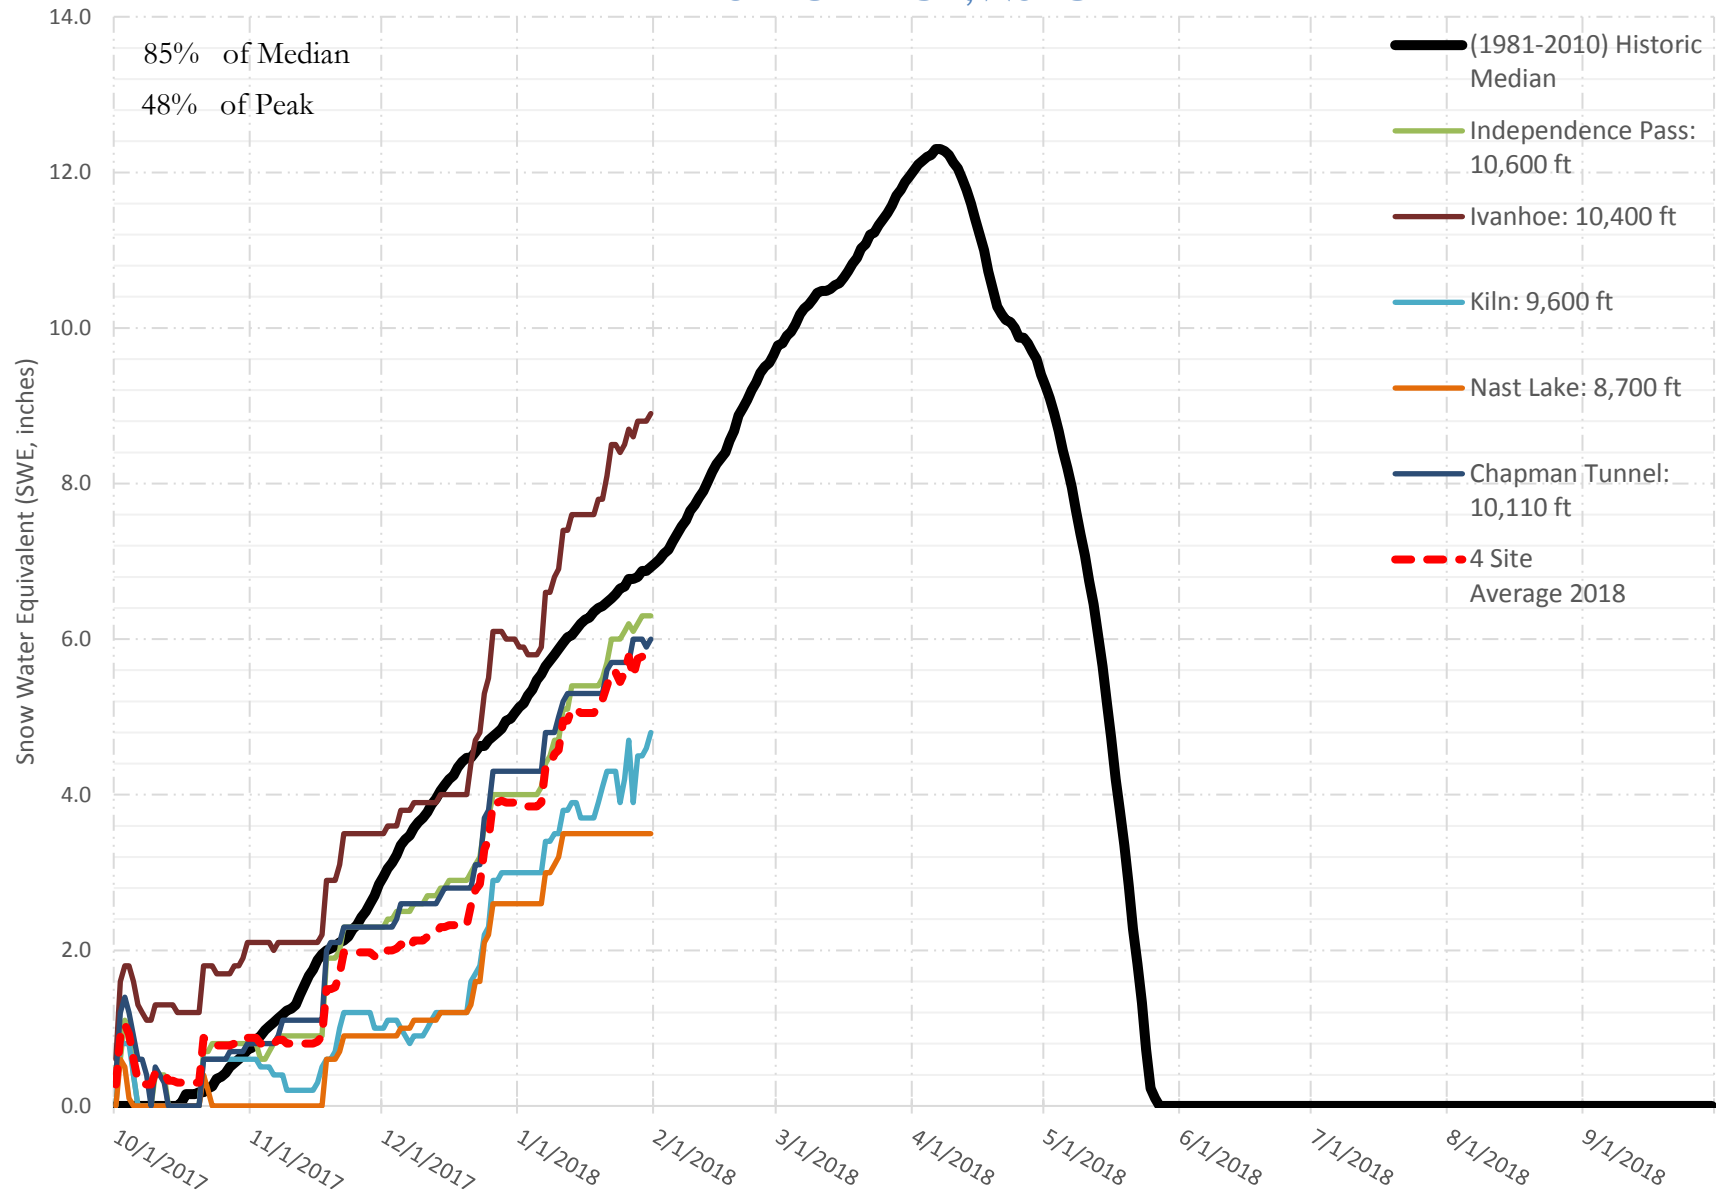

FRY-ARK COLLECTION BASIN SNOWPACK VS ANNUAL BASIN AVERAGE W/ ASSOC. FRY-ARK IMPORTS JANUARY 31, 2018

FRY-ARK COLLECTION BASIN SNOWPACK W/ INDIVIDUAL SITES JANUARY 31, 2018

UPPER ARK BASIN SNOWPACK VS ANNUAL BASIN AVERAGE W/ ASSOC. FRY- ARK IMPORTS

JANUARY 31, 2018

UPPER ARK BASIN SNOWPACK W/ INDIVIDUAL SITES JANUARY 31, 2018