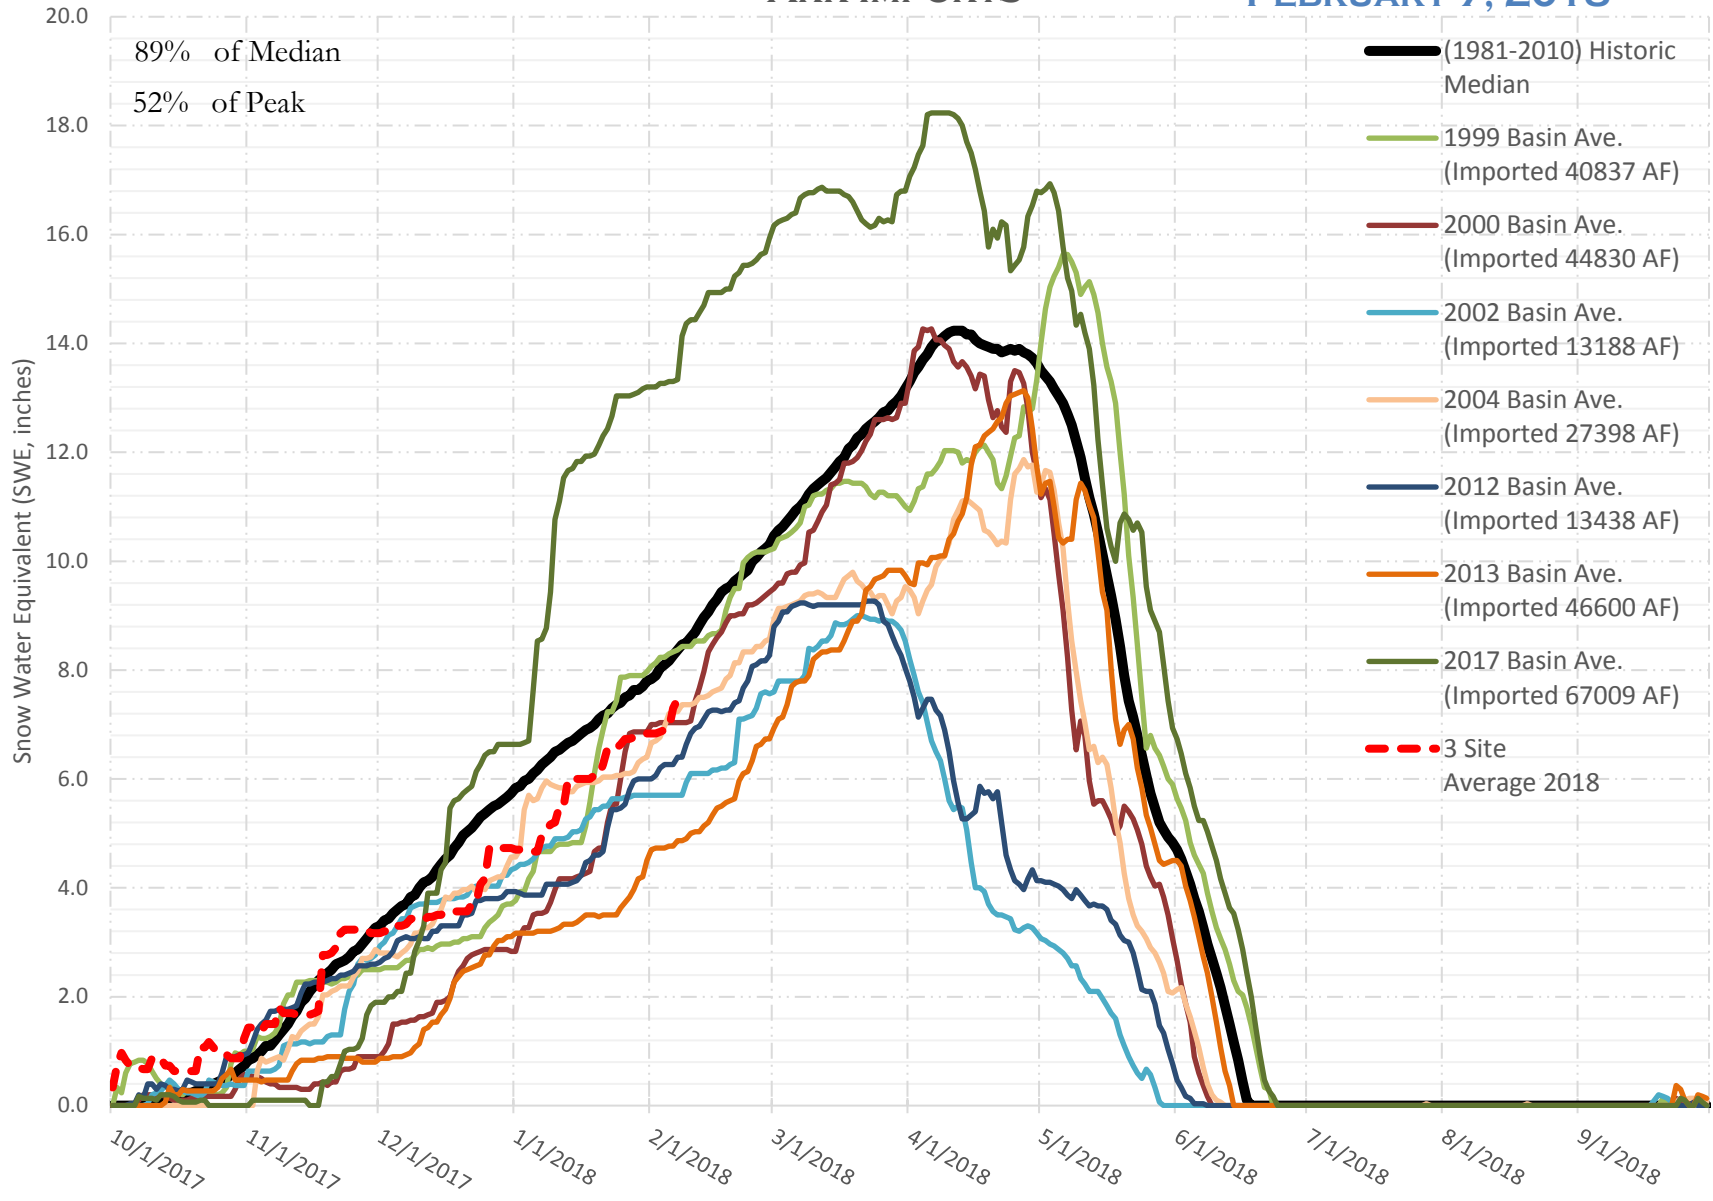

FRY-ARK COLLECTION BASIN SNOWPACK VS ANNUAL BASIN AVERAGE W/ ASSOC. FRY-ARK IMPORTS

FEBRUARY 7, 2018

FRY-ARK COLLECTION BASIN SNOWPACK W/ INDIVIDUAL SITES FEBRUARY 7, 2018

UPPER ARK BASIN SNOWPACK VS ANNUAL BASIN AVERAGE W/ ASSOC. FRY- ARK IMPORTS

FEBRUARY 7, 2018

UPPER ARK BASIN SNOWPACK W/ INDIVIDUAL SITES FEBRUARY 7, 2018