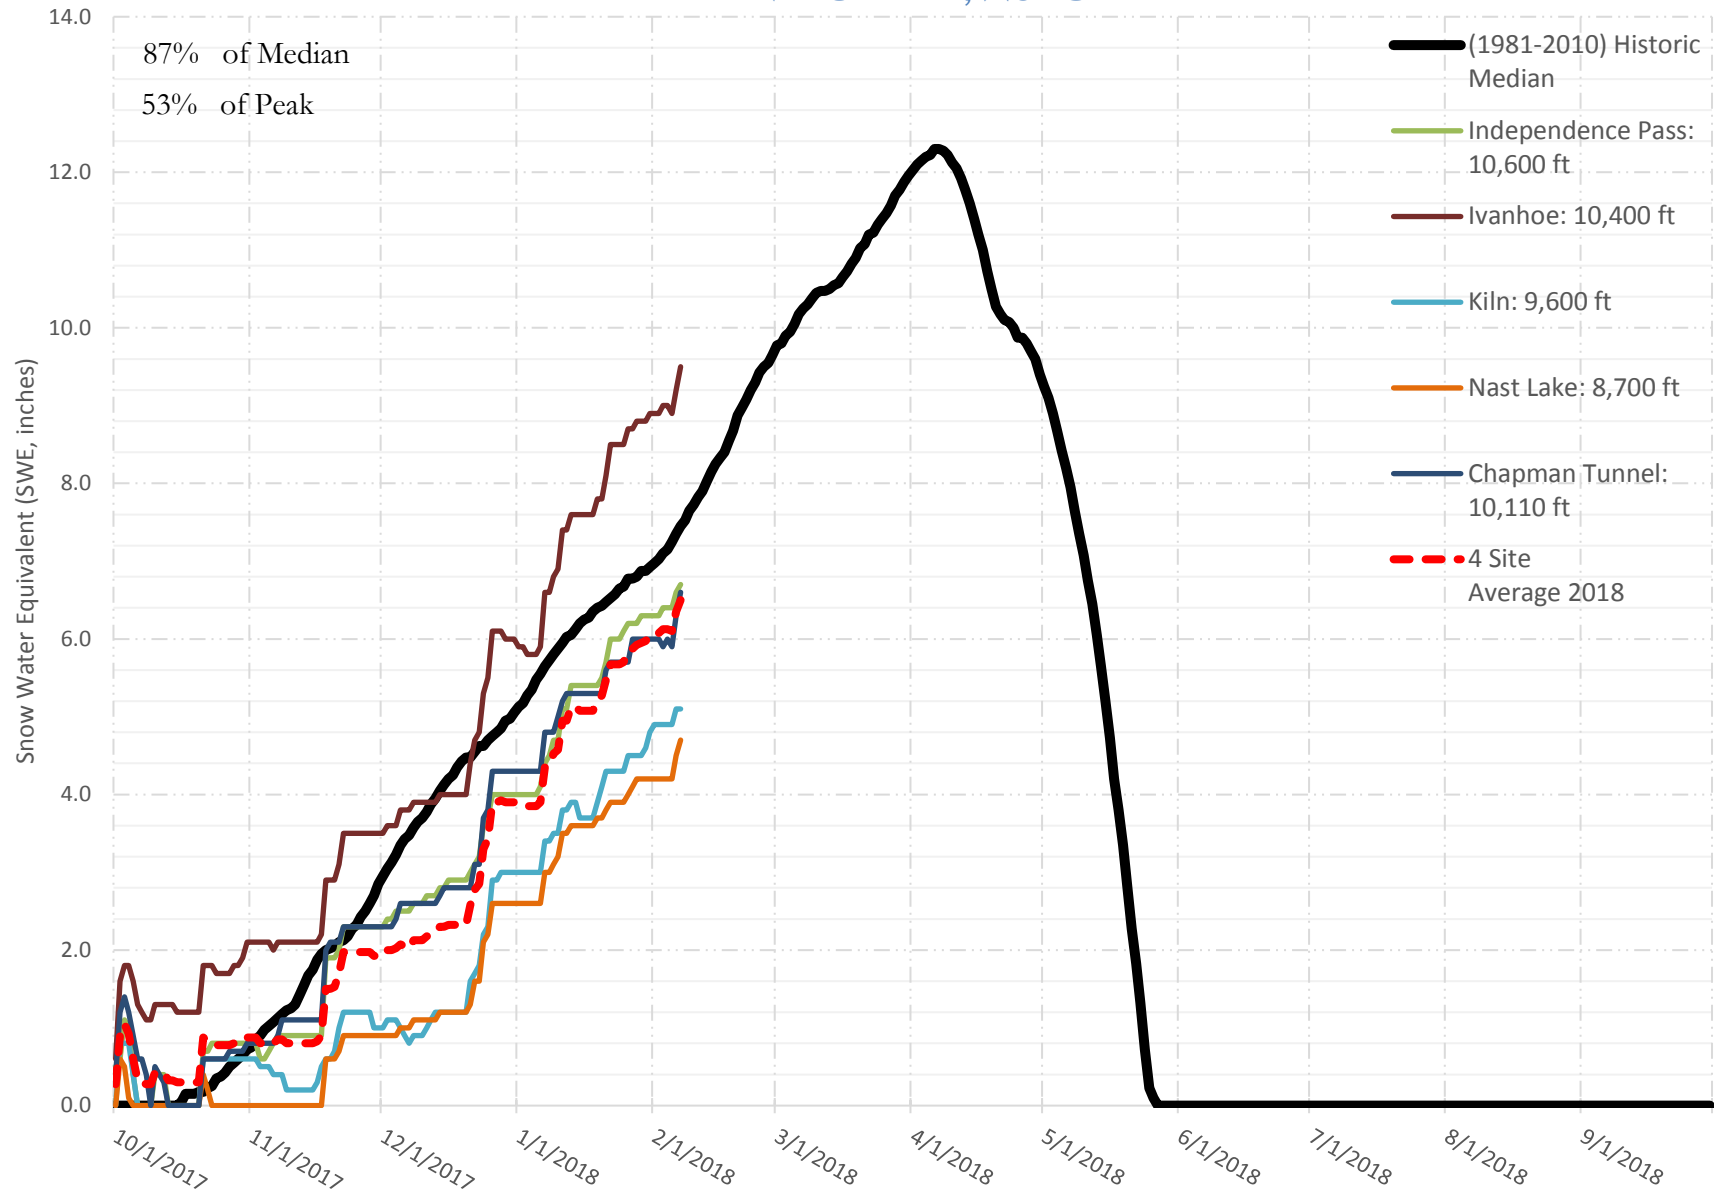

FRY-ARK COLLECTION BASIN SNOWPACK VS ANNUAL BASIN AVERAGE W/ ASSOC. FRY-ARK IMPORTS

FEBRUARY 7, 2018

FRY-ARK COLLECTION BASIN SNOWPACK W/ INDIVIDUAL SITES FEBRUARY 7, 2018

UPPER ARK BASIN SNOWPACK VS ANNUAL BASIN AVERAGE W/ ASSOC. FRY- ARK IMPORTS

FEBRUARY 7, 2018

UPPER ARK BASIN SNOWPACK W/ INDIVIDUAL SITES FEBRUARY 7, 2018