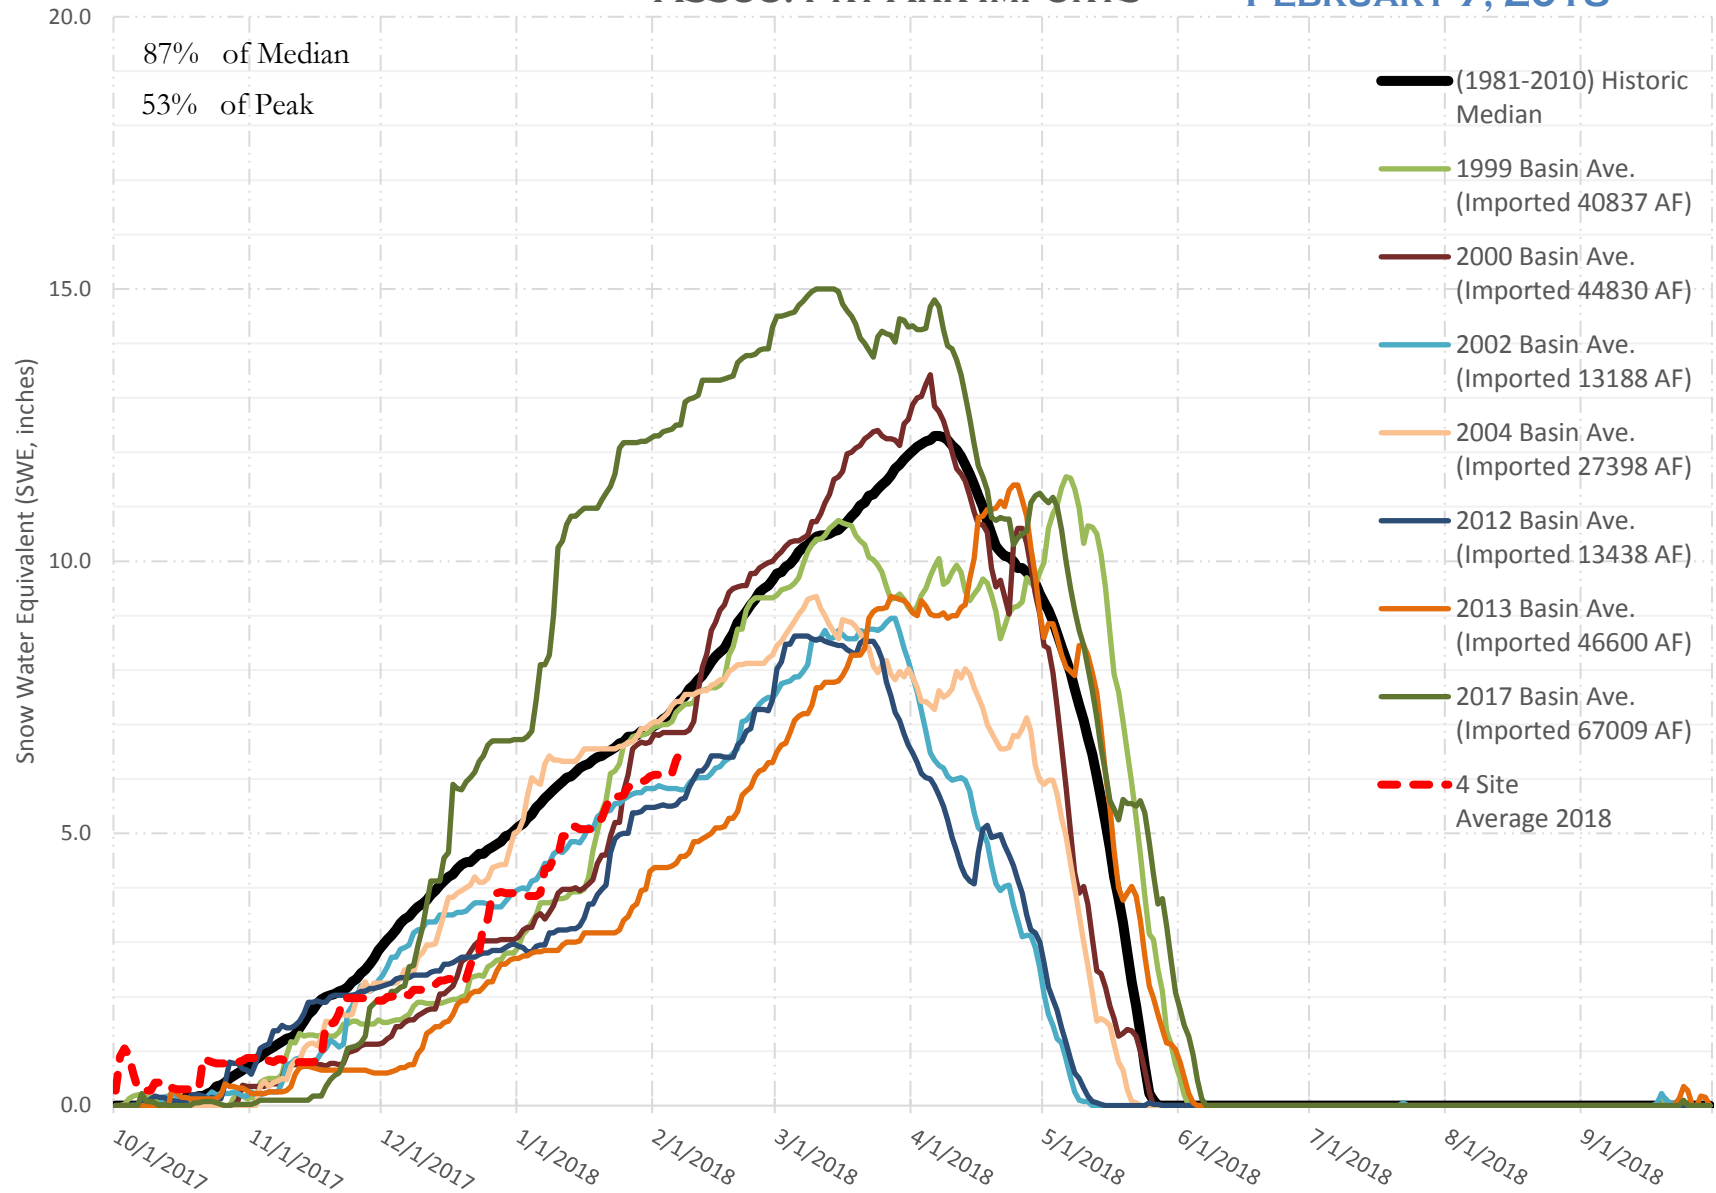

FRY-ARK COLLECTION BASIN SNOWPACK VS ANNUAL BASIN AVERAGE W/ ASSOC. FRY-ARK IMPORTS

FEBRUARY 7, 2018

FRY-ARK COLLECTION BASIN SNOWPACK W/ INDIVIDUAL SITES FEBRUARY 7, 2018

UPPER ARK BASIN SNOWPACK VS ANNUAL BASIN AVERAGE W/ ASSOC. FRY- ARK IMPORTS

FEBRUARY 7, 2018

UPPER ARK BASIN SNOWPACK W/ INDIVIDUAL SITES FEBRUARY 7, 2018