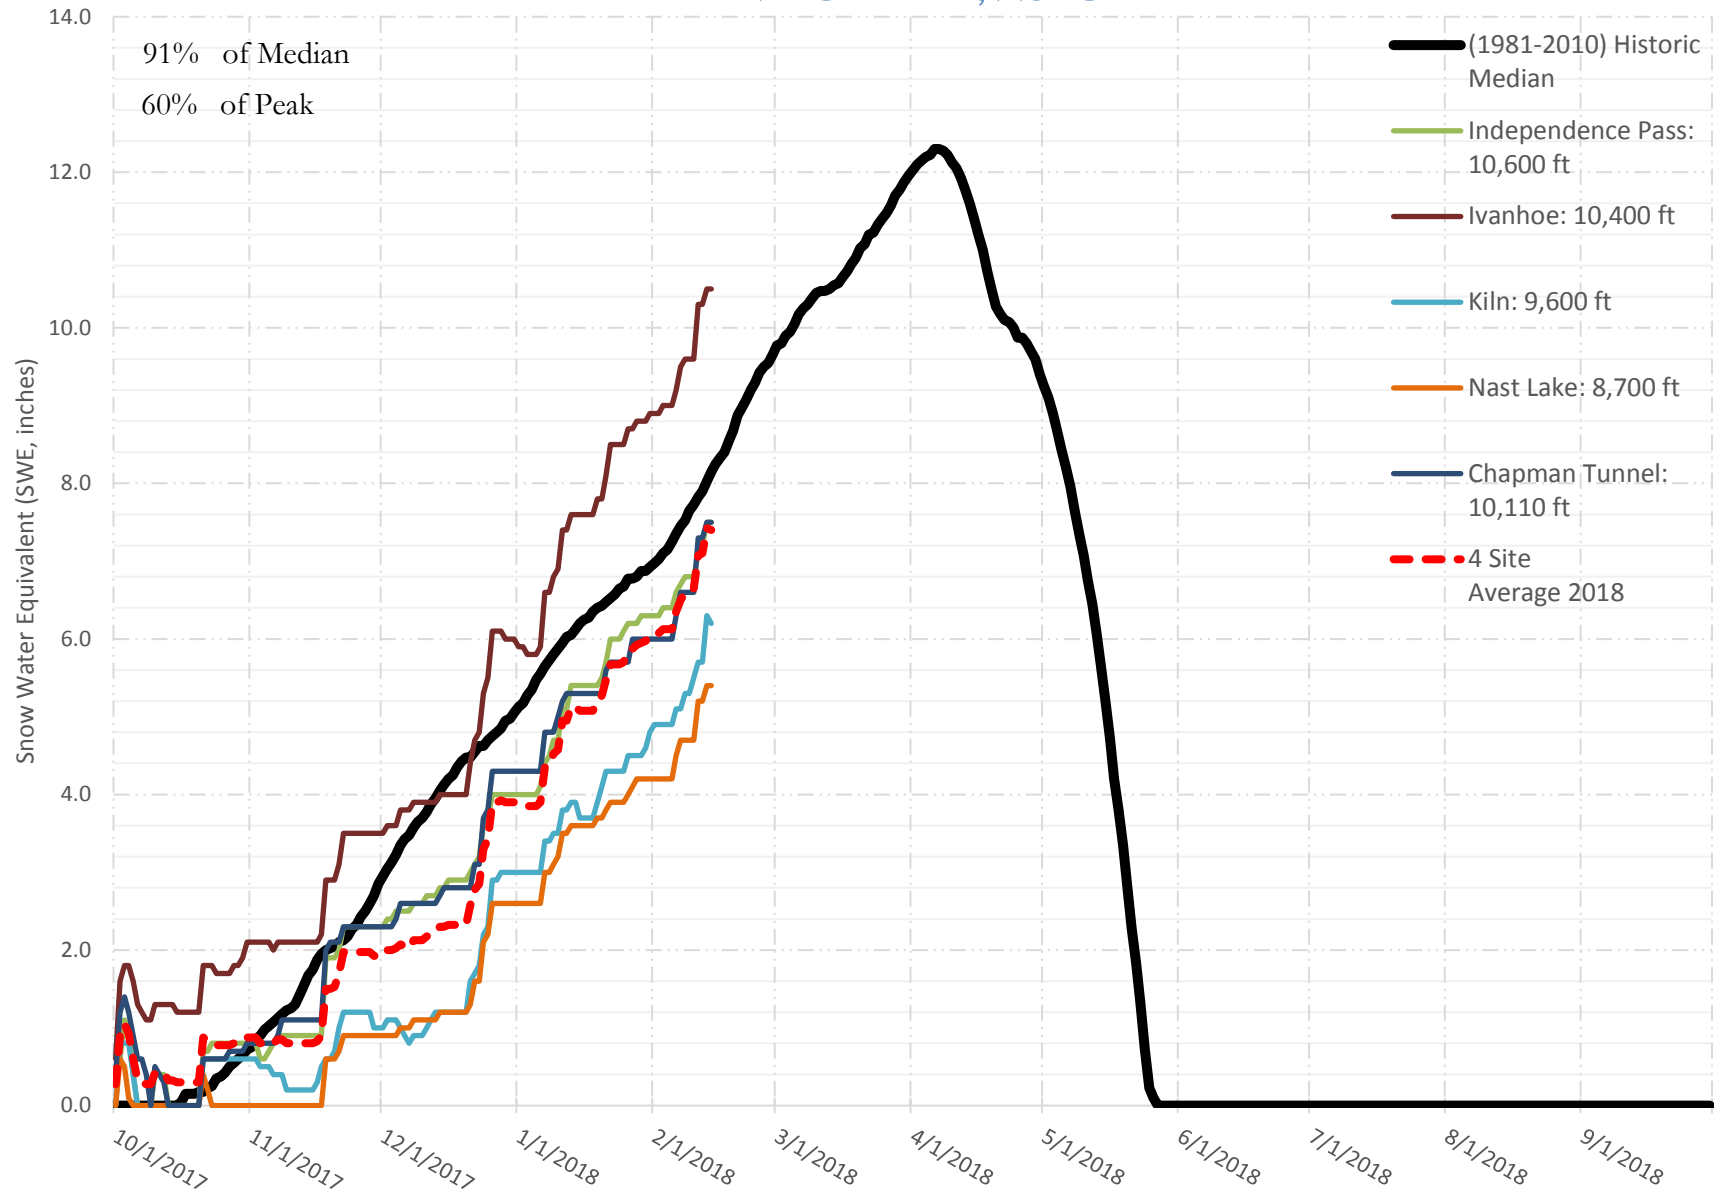

FRY-ARK COLLECTION BASIN SNOWPACK VS ANNUAL BASIN AVERAGE W/ ASSOC. FRY-ARK IMPORTS

FEBRUARY 14, 2018

FRY-ARK COLLECTION BASIN SNOWPACK W/ INDIVIDUAL SITES FEBRUARY 14, 2018

UPPER ARK BASIN SNOWPACK VS ANNUAL BASIN AVERAGE W/ ASSOC. FRY- ARK IMPORTS

FEBRUARY 14, 2018

UPPER ARK BASIN SNOWPACK W/ INDIVIDUAL SITES FEBRUARY 14, 2018