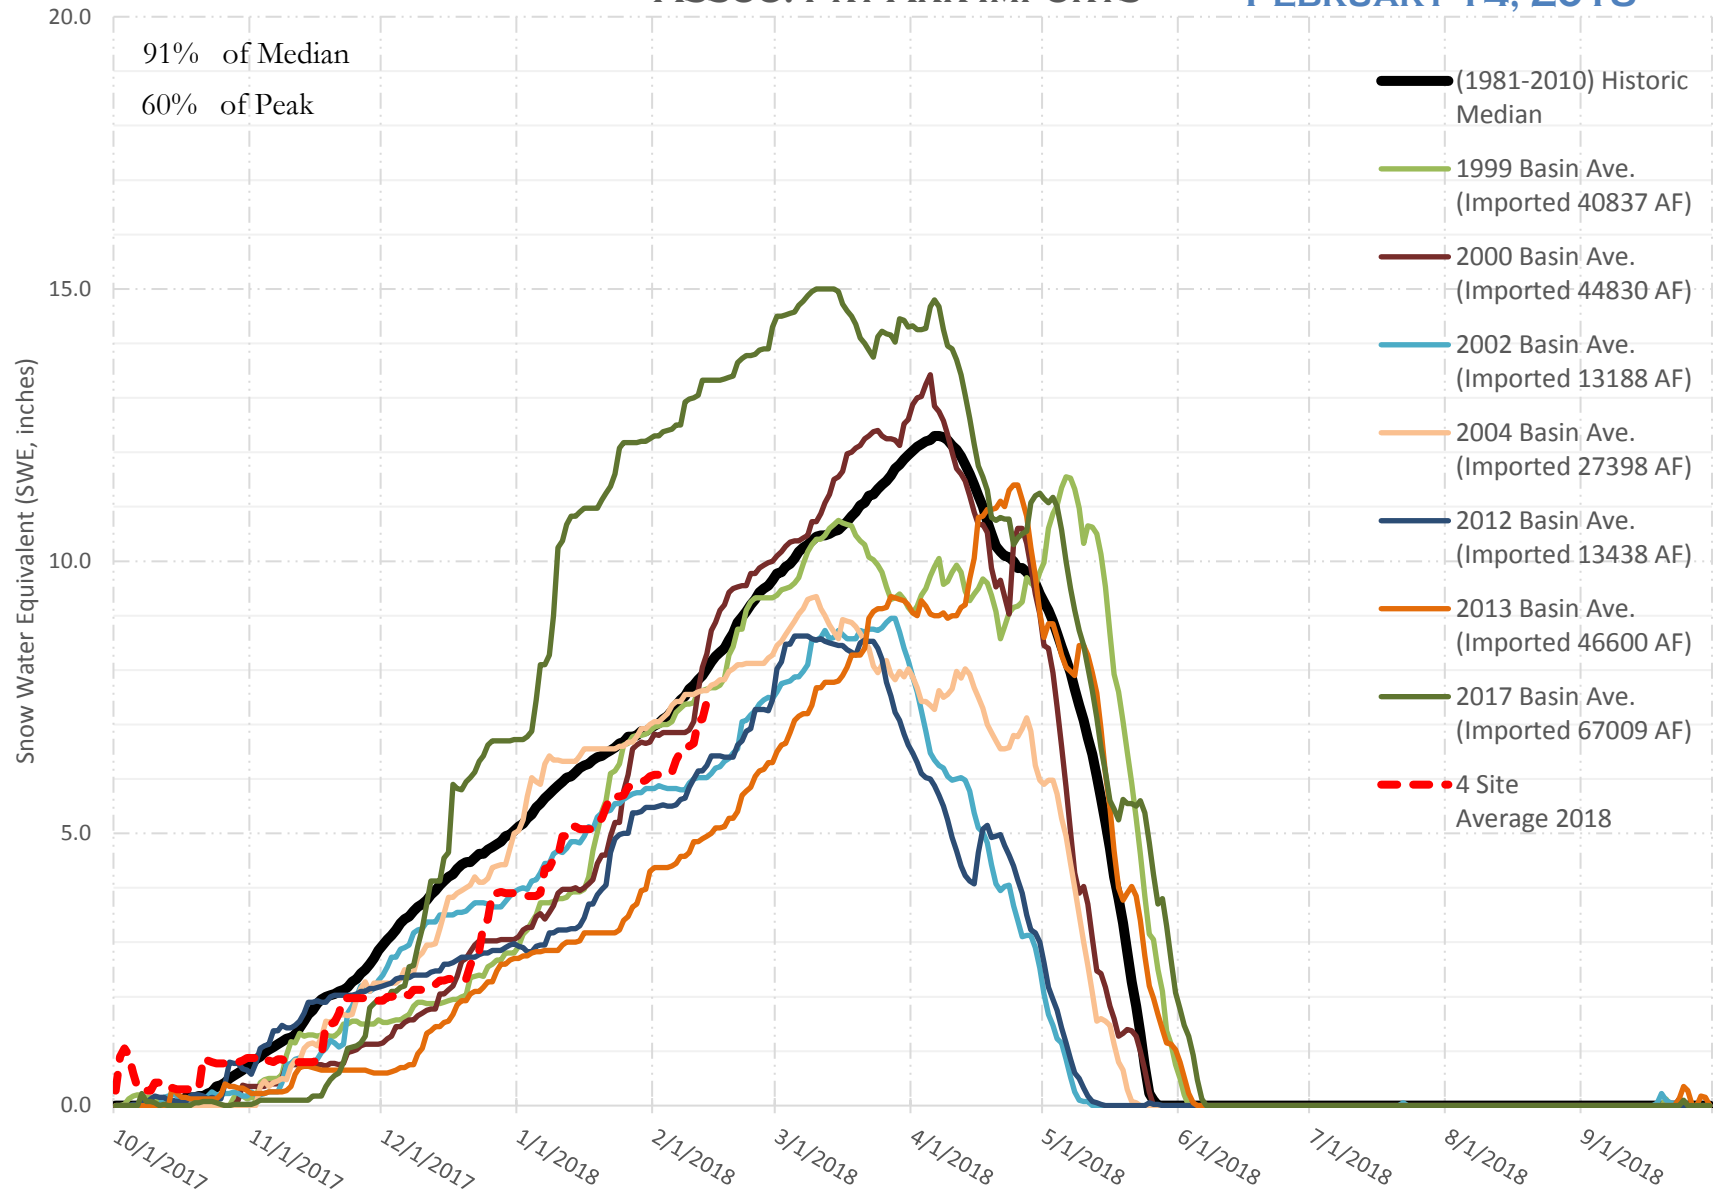

FRY-ARK COLLECTION BASIN SNOWPACK VS ANNUAL BASIN AVERAGE W/ ASSOC. FRY-ARK IMPORTS

FEBRUARY 14, 2018

FRY-ARK COLLECTION BASIN SNOWPACK W/ INDIVIDUAL SITES FEBRUARY 14, 2018

UPPER ARK BASIN SNOWPACK VS ANNUAL BASIN AVERAGE W/ ASSOC. FRY- ARK IMPORTS

FEBRUARY 14, 2018

UPPER ARK BASIN SNOWPACK W/ INDIVIDUAL SITES FEBRUARY 14, 2018