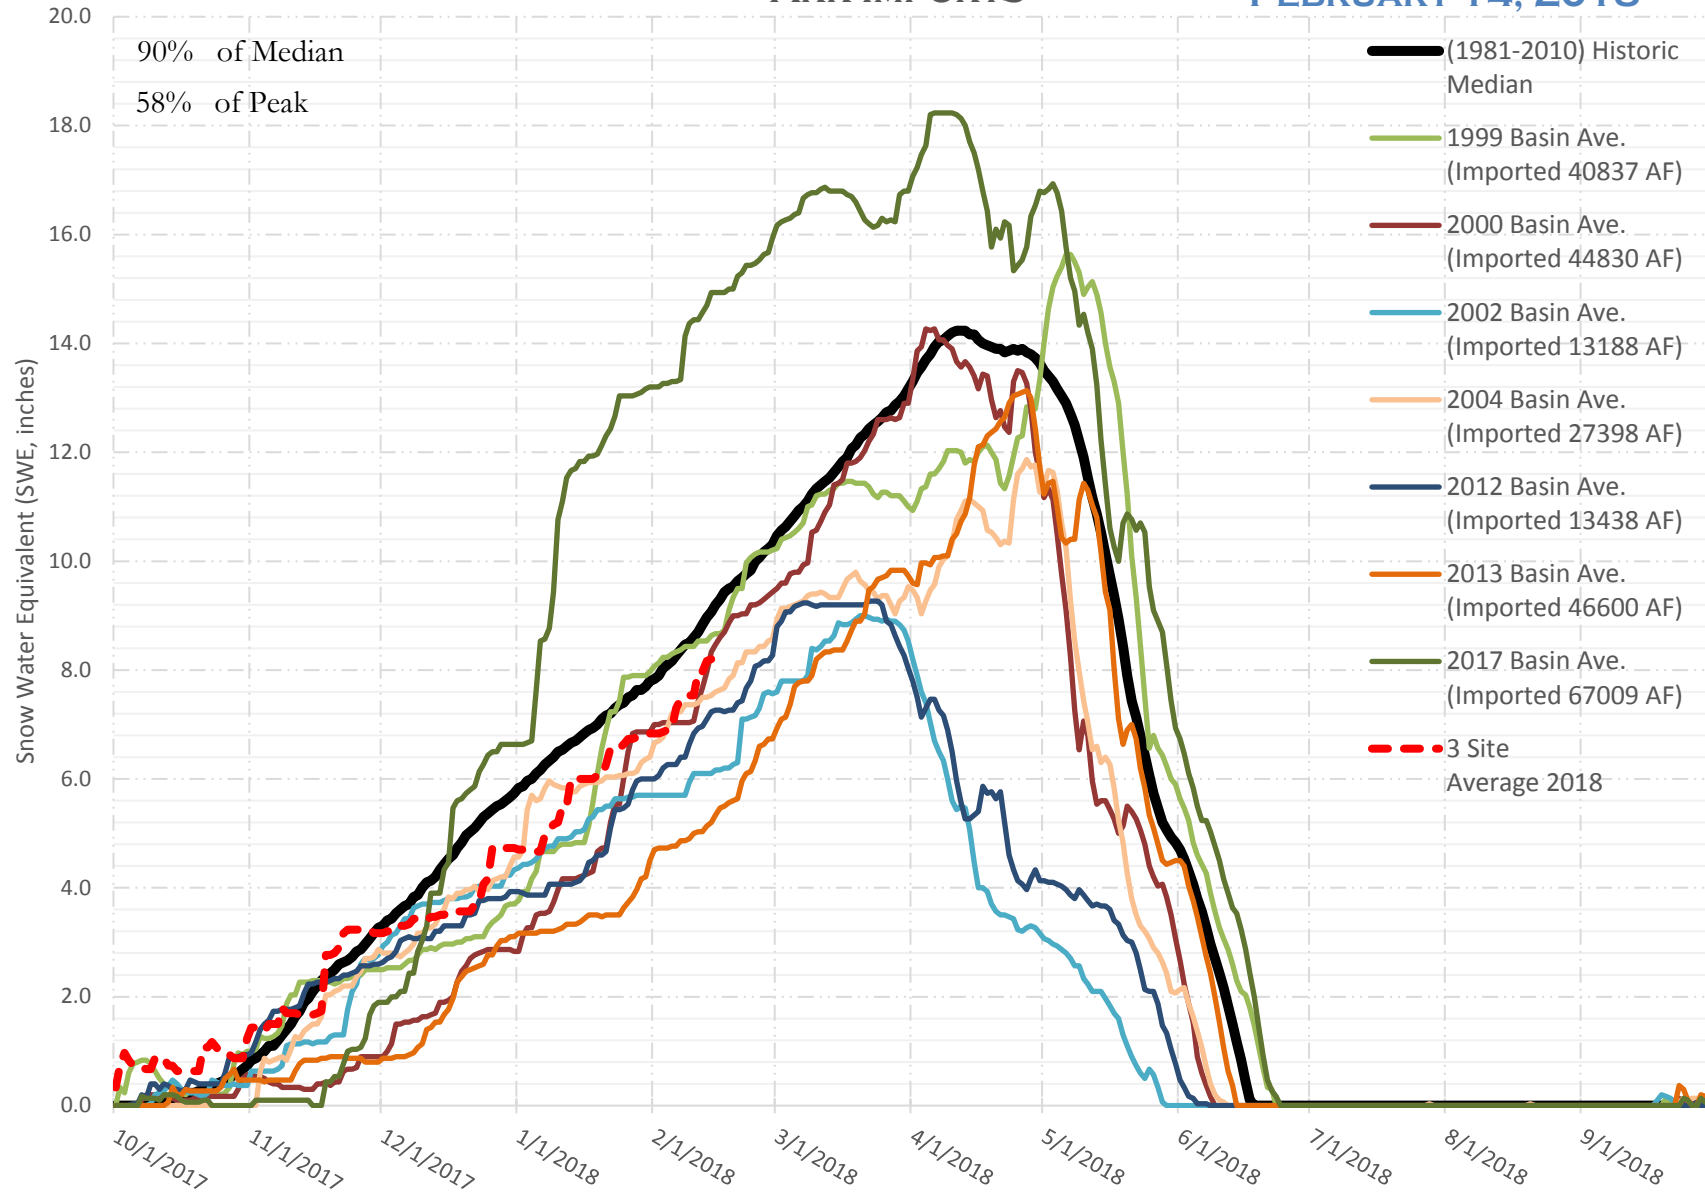

FRY-ARK COLLECTION BASIN SNOWPACK VS ANNUAL BASIN AVERAGE W/ ASSOC. FRY-ARK IMPORTS

FEBRUARY 14, 2018

FRY-ARK COLLECTION BASIN SNOWPACK W/ INDIVIDUAL SITES FEBRUARY 14, 2018

UPPER ARK BASIN SNOWPACK VS ANNUAL BASIN AVERAGE W/ ASSOC. FRY- ARK IMPORTS

FEBRUARY 14, 2018

UPPER ARK BASIN SNOWPACK W/ INDIVIDUAL SITES FEBRUARY 14, 2018