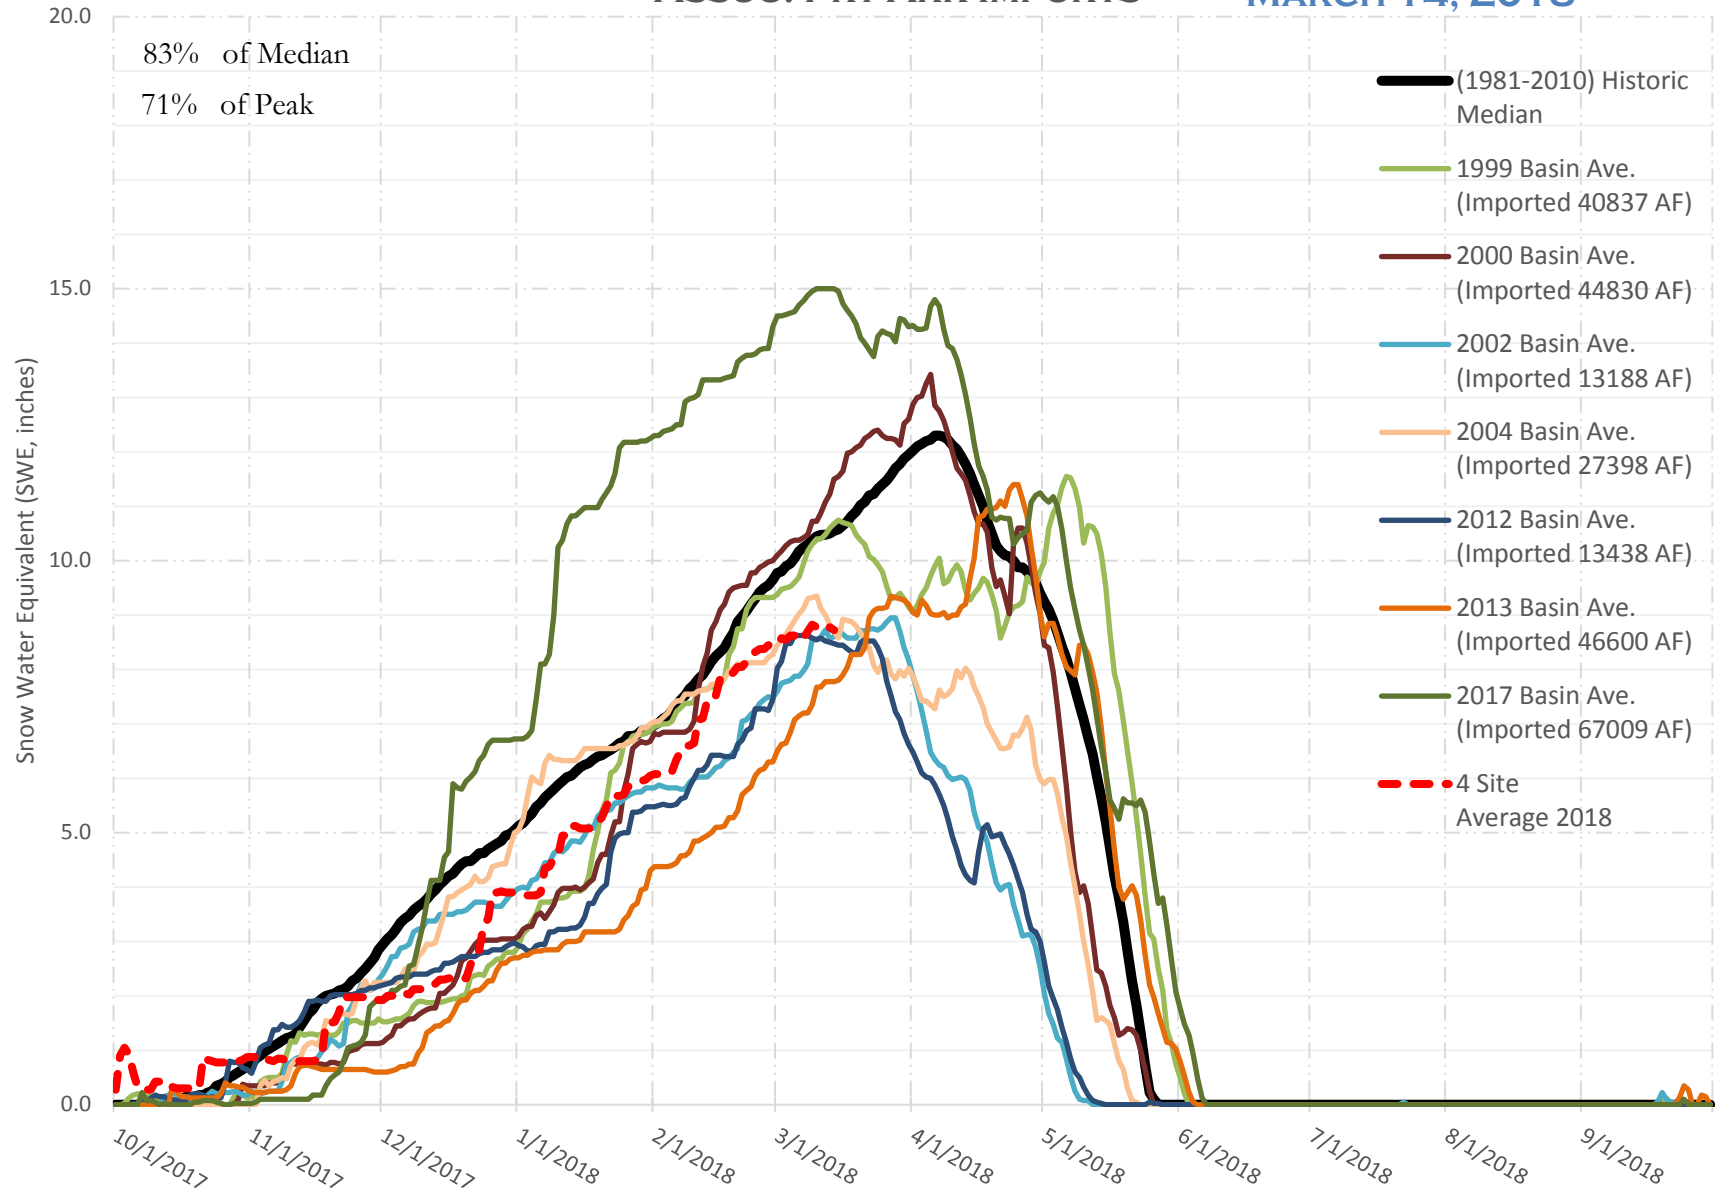

FRY-ARK COLLECTION BASIN SNOWPACK VS ANNUAL BASIN AVERAGE W/ ASSOC. FRY-ARK IMPORTS

MARCH 14, 2018

FRY-ARK COLLECTION BASIN SNOWPACK W/ INDIVIDUAL SITES MARCH 14, 2018

UPPER ARK BASIN SNOWPACK VS ANNUAL BASIN AVERAGE W/ ASSOC. FRY- ARK IMPORTS

MARCH 14, 2018

UPPER ARK BASIN SNOWPACK W/ INDIVIDUAL SITES MARCH 14, 2018