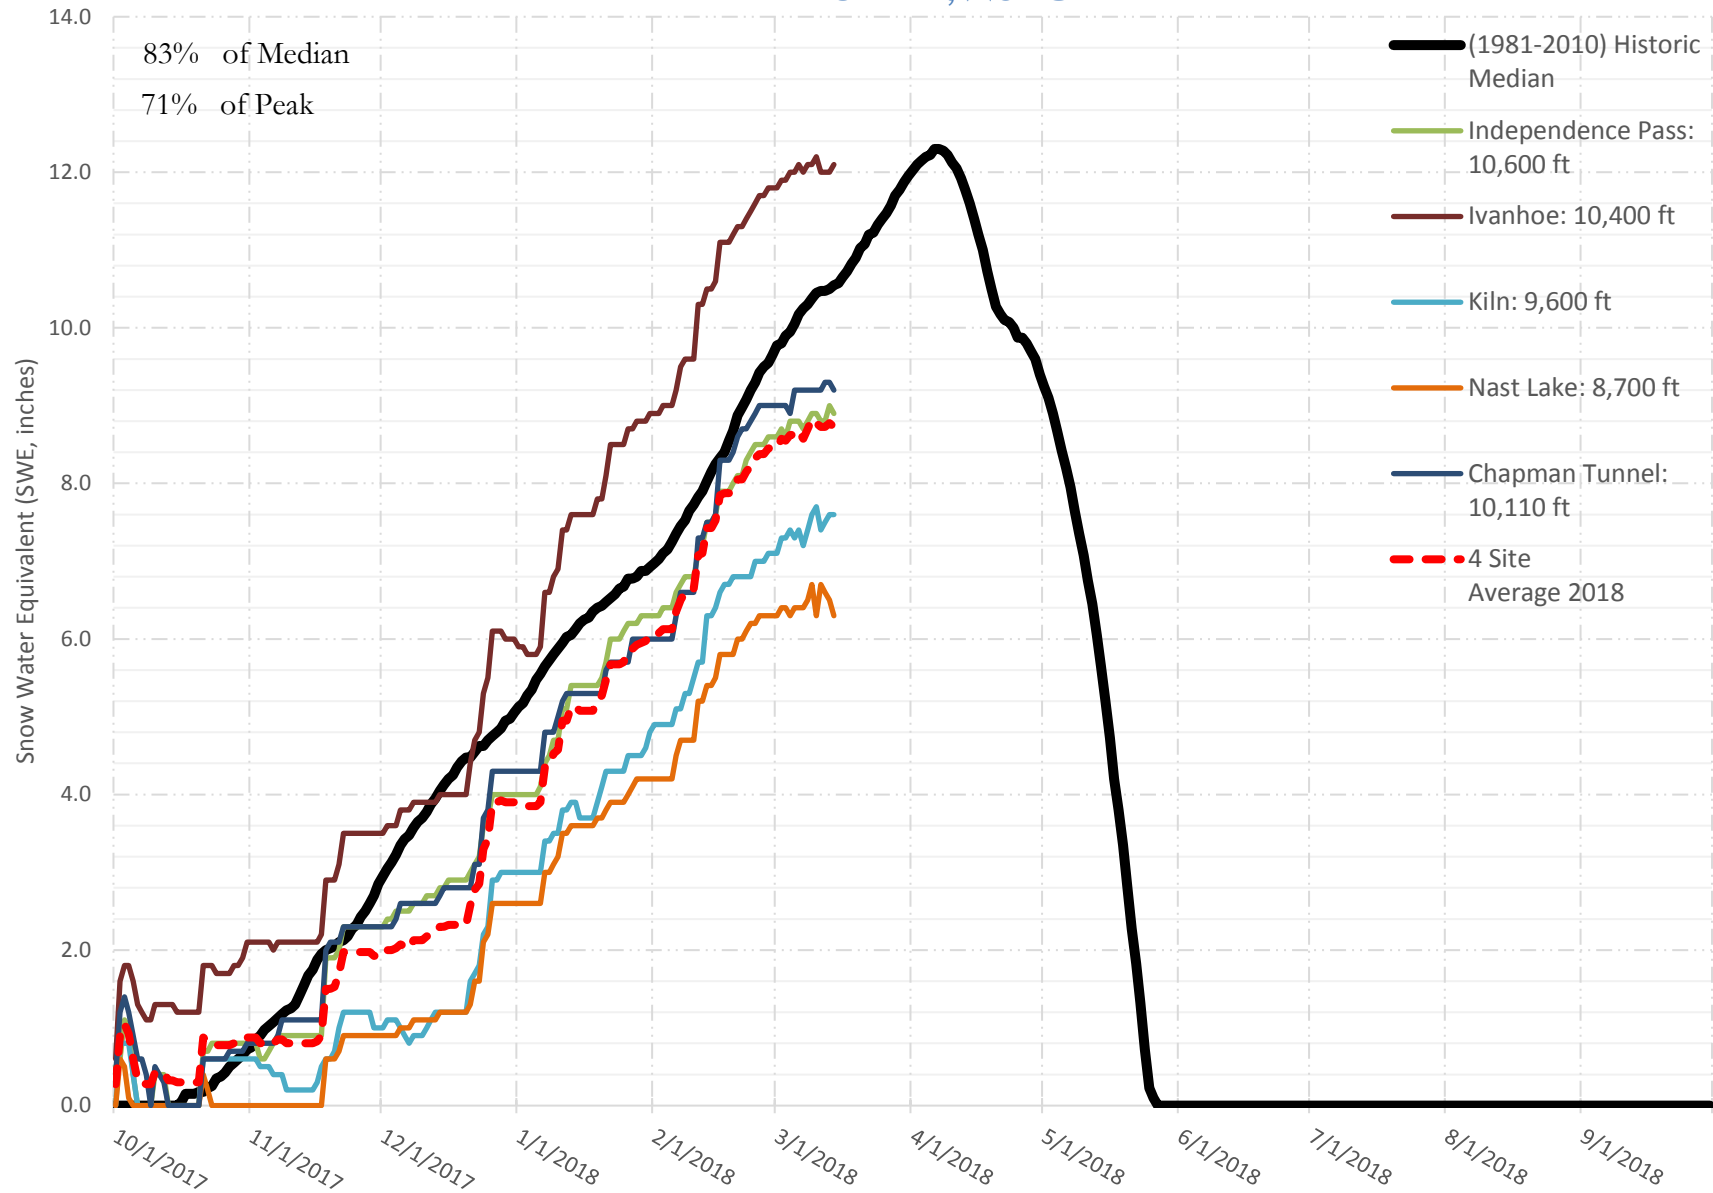

FRY-ARK COLLECTION BASIN SNOWPACK VS ANNUAL BASIN AVERAGE W/ ASSOC. FRY-ARK IMPORTS

MARCH 14, 2018

FRY-ARK COLLECTION BASIN SNOWPACK W/ INDIVIDUAL SITES MARCH 14, 2018

UPPER ARK BASIN SNOWPACK VS ANNUAL BASIN AVERAGE W/ ASSOC. FRY- ARK IMPORTS

MARCH 14, 2018

UPPER ARK BASIN SNOWPACK W/ INDIVIDUAL SITES MARCH 14, 2018