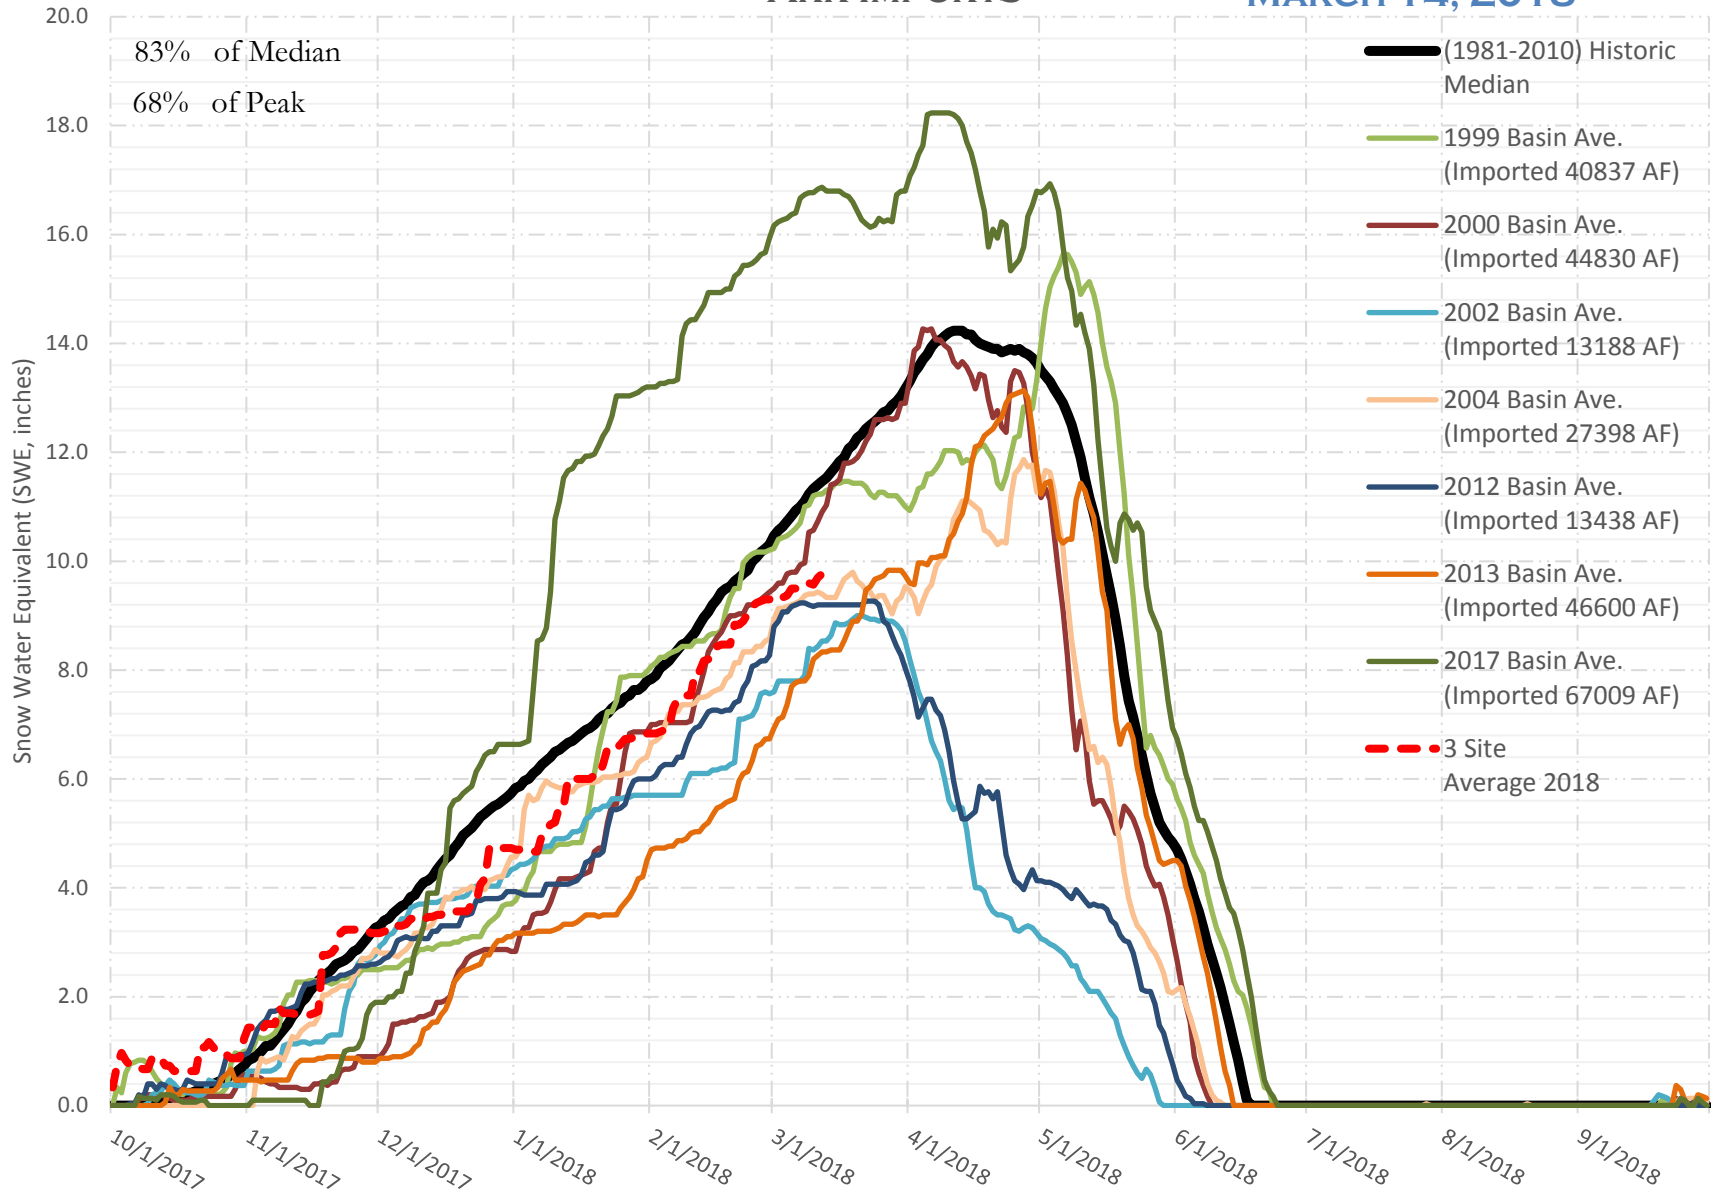

FRY-ARK COLLECTION BASIN SNOWPACK VS ANNUAL BASIN AVERAGE W/ ASSOC. FRY-ARK IMPORTS

MARCH 14, 2018

FRY-ARK COLLECTION BASIN SNOWPACK W/ INDIVIDUAL SITES MARCH 14, 2018

UPPER ARK BASIN SNOWPACK VS ANNUAL BASIN AVERAGE W/ ASSOC. FRY- ARK IMPORTS

MARCH 14, 2018

UPPER ARK BASIN SNOWPACK W/ INDIVIDUAL SITES MARCH 14, 2018