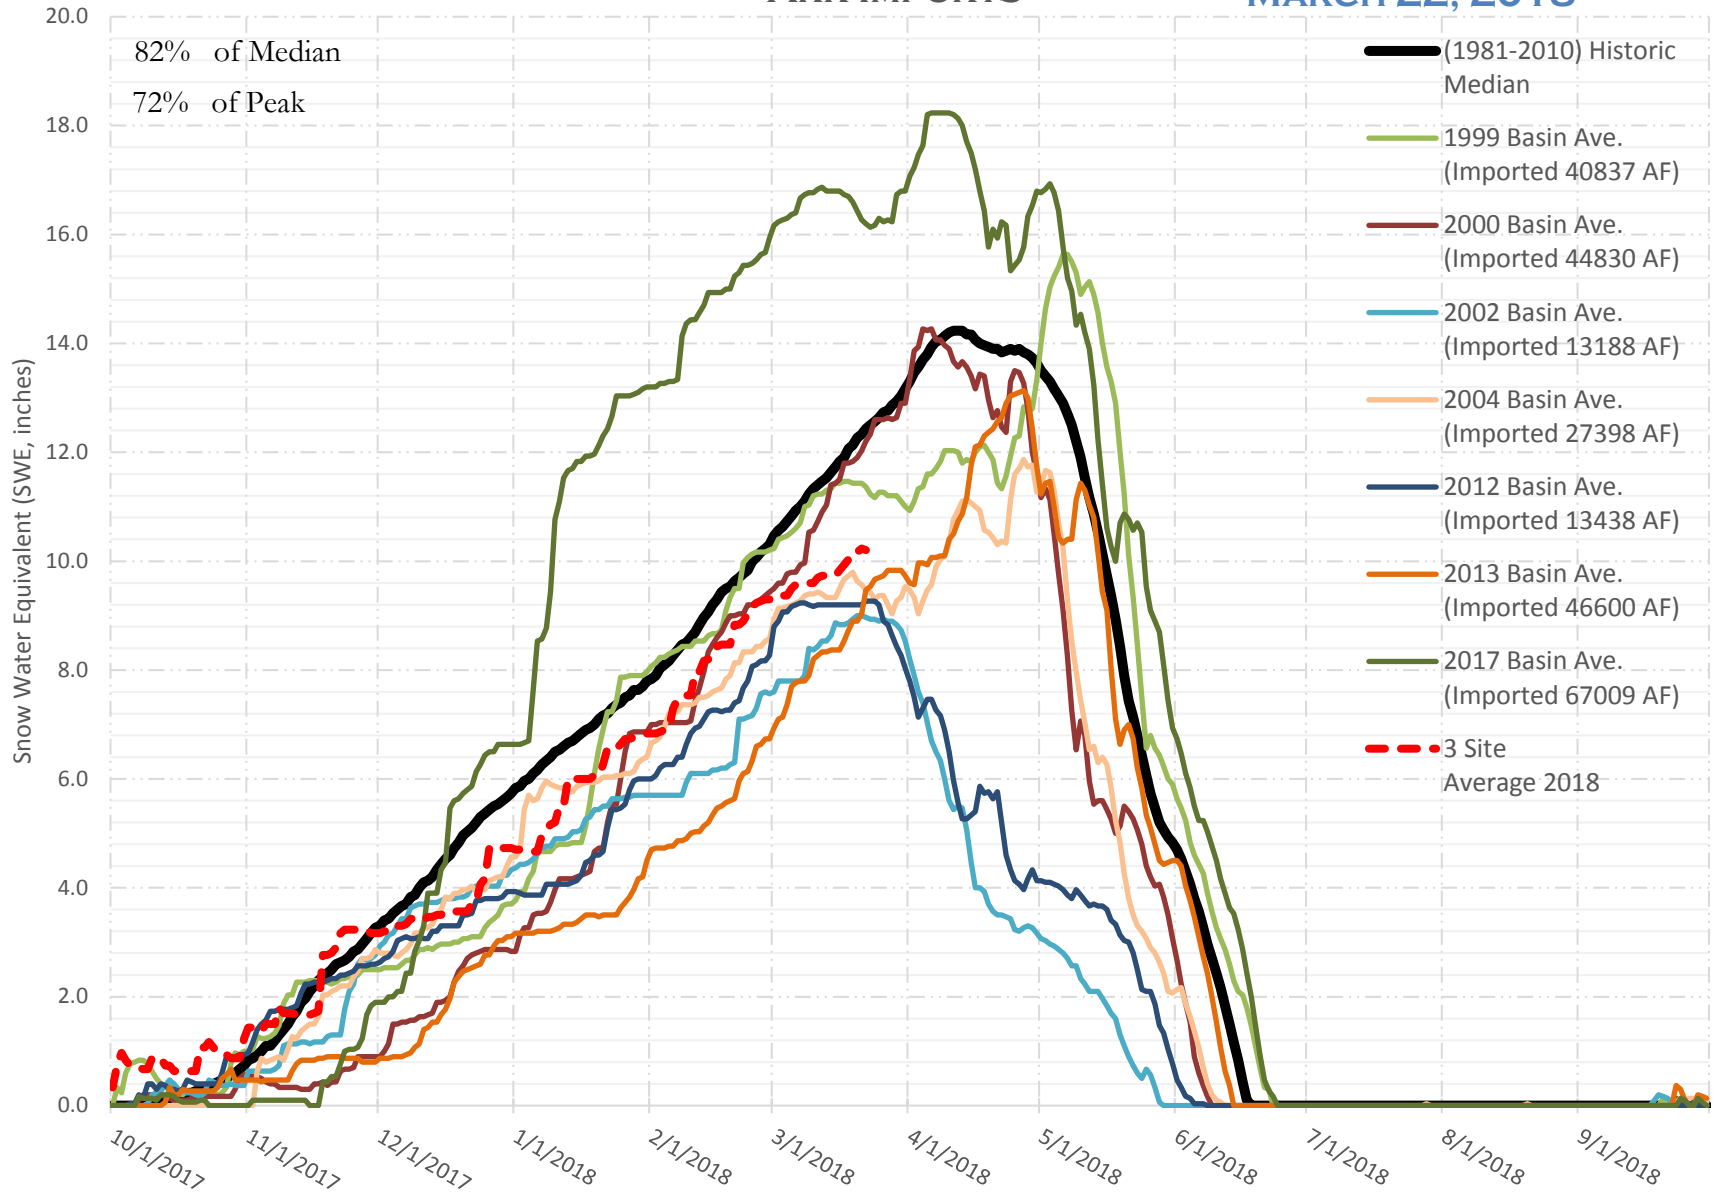

FRY-ARK COLLECTION BASIN SNOWPACK VS ANNUAL BASIN AVERAGE W/ ASSOC. FRY-ARK IMPORTS

MARCH 22, 2018

FRY-ARK COLLECTION BASIN SNOWPACK W/ INDIVIDUAL SITES

MARCH 22, 2018

UPPER ARK BASIN SNOWPACK VS ANNUAL BASIN AVERAGE W/ ASSOC. FRY- ARK IMPORTS

MARCH 22, 2018

UPPER ARK BASIN SNOWPACK W/ INDIVIDUAL SITES MARCH 22, 2018