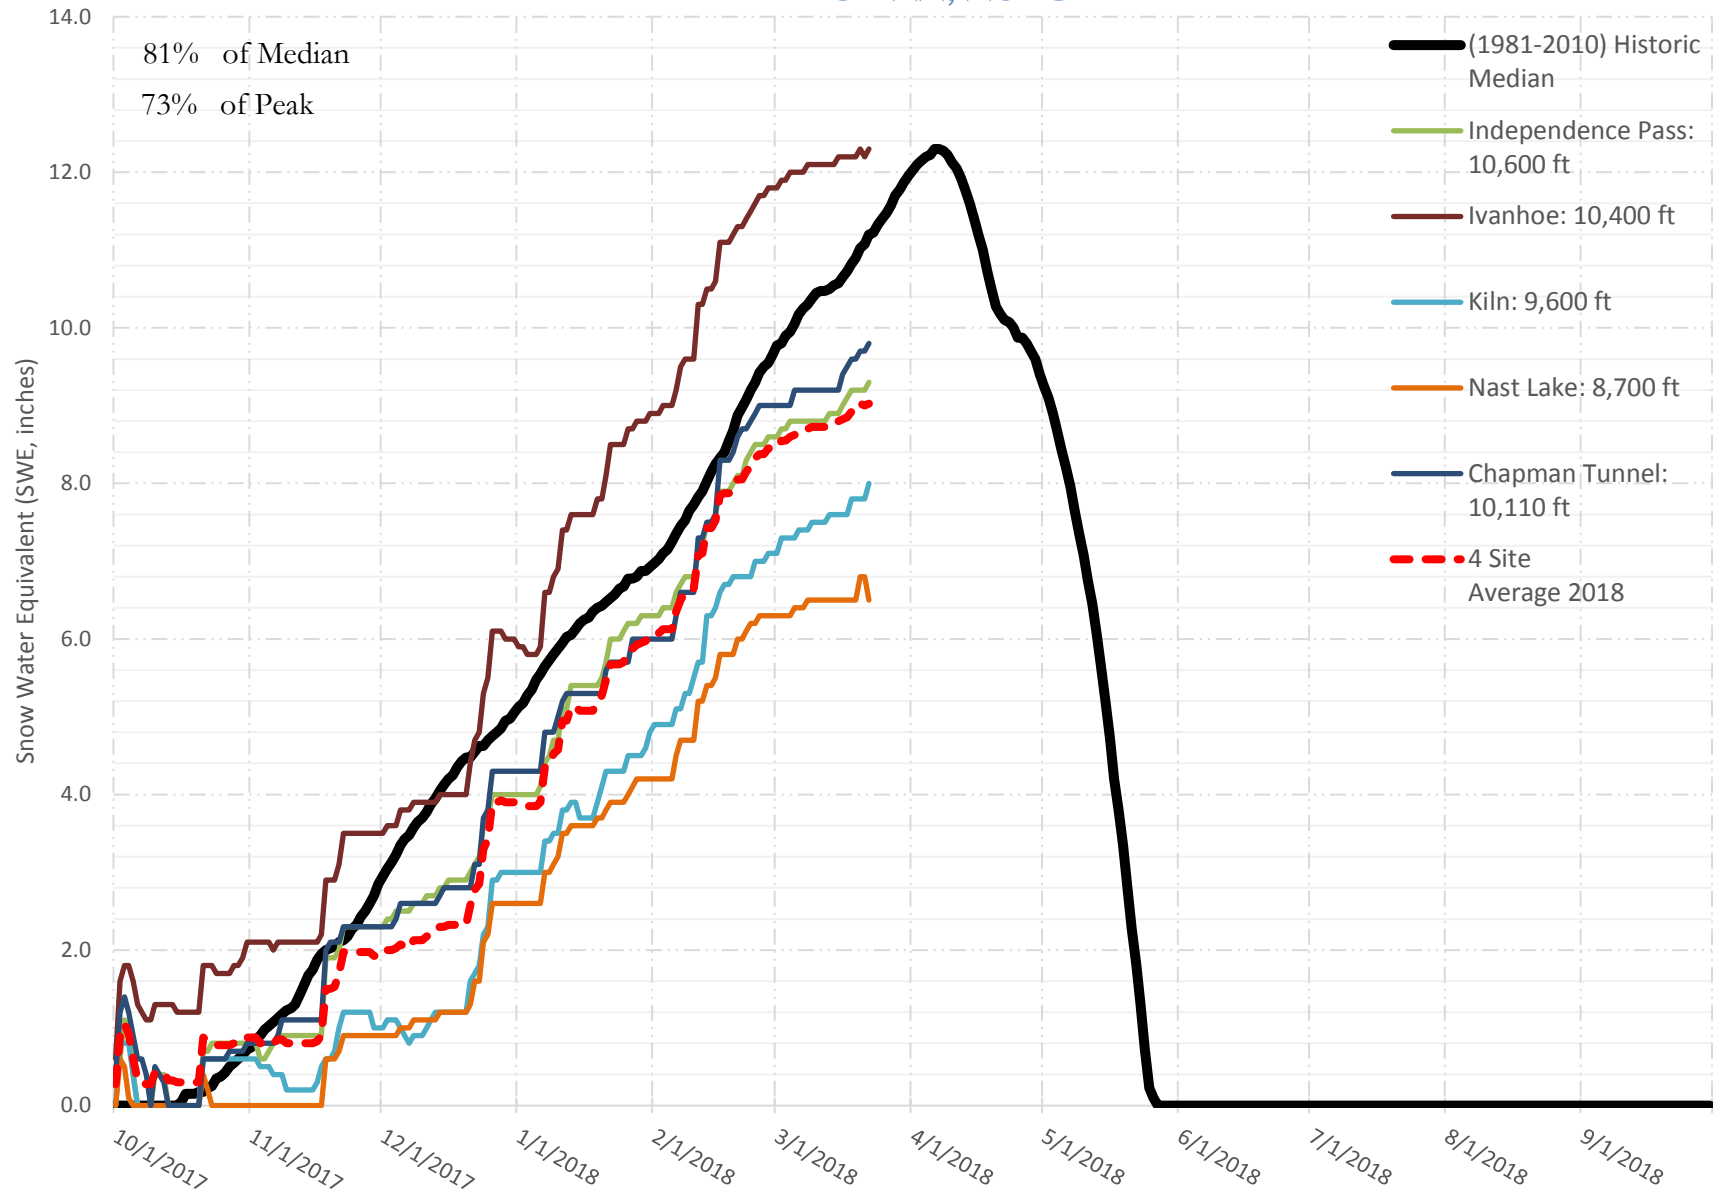

FRY-ARK COLLECTION BASIN SNOWPACK VS ANNUAL BASIN AVERAGE W/ ASSOC. FRY-ARK IMPORTS

MARCH 22, 2018

FRY-ARK COLLECTION BASIN SNOWPACK W/ INDIVIDUAL SITES

MARCH 22, 2018

UPPER ARK BASIN SNOWPACK VS ANNUAL BASIN AVERAGE W/ ASSOC. FRY- ARK IMPORTS

MARCH 22, 2018

UPPER ARK BASIN SNOWPACK W/ INDIVIDUAL SITES MARCH 22, 2018