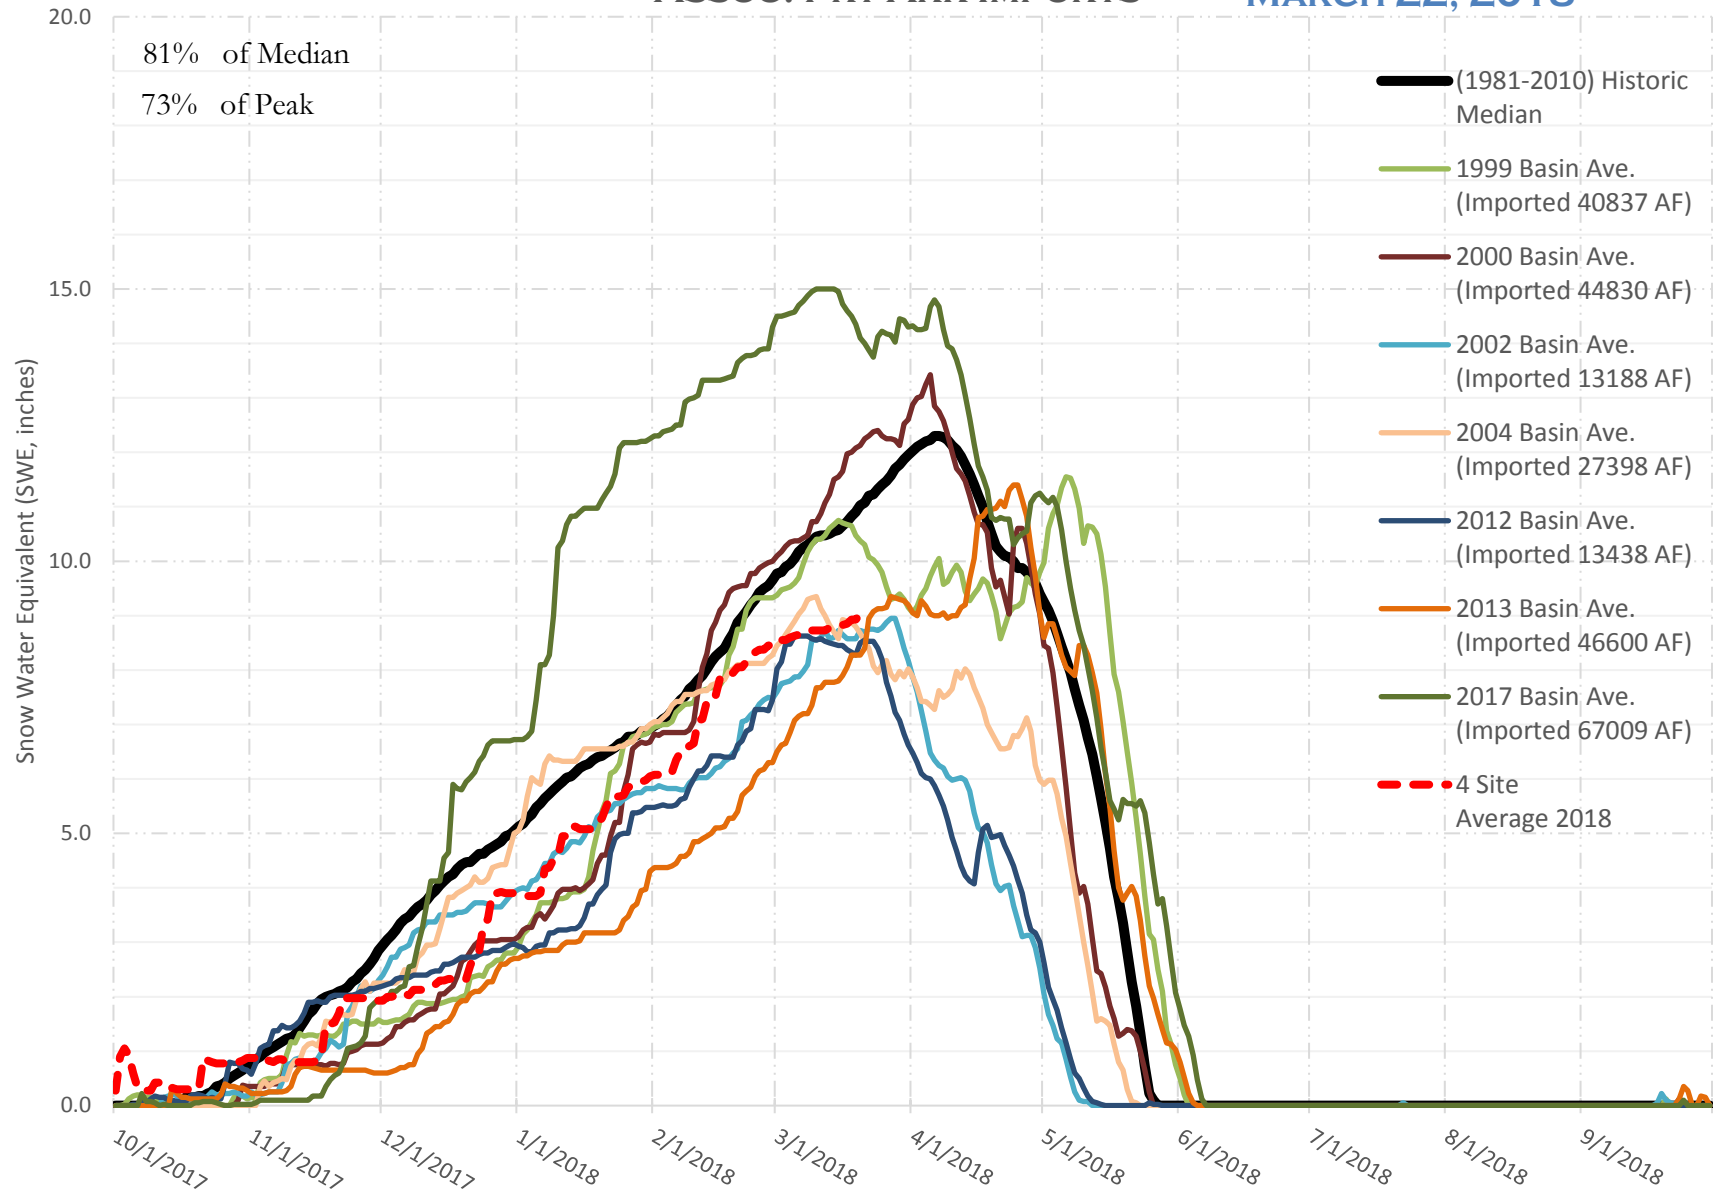

FRY-ARK COLLECTION BASIN SNOWPACK VS ANNUAL BASIN AVERAGE W/ ASSOC. FRY-ARK IMPORTS

MARCH 22, 2018

FRY-ARK COLLECTION BASIN SNOWPACK W/ INDIVIDUAL SITES

MARCH 22, 2018

UPPER ARK BASIN SNOWPACK VS ANNUAL BASIN AVERAGE W/ ASSOC. FRY- ARK IMPORTS

MARCH 22, 2018

UPPER ARK BASIN SNOWPACK W/ INDIVIDUAL SITES MARCH 22, 2018