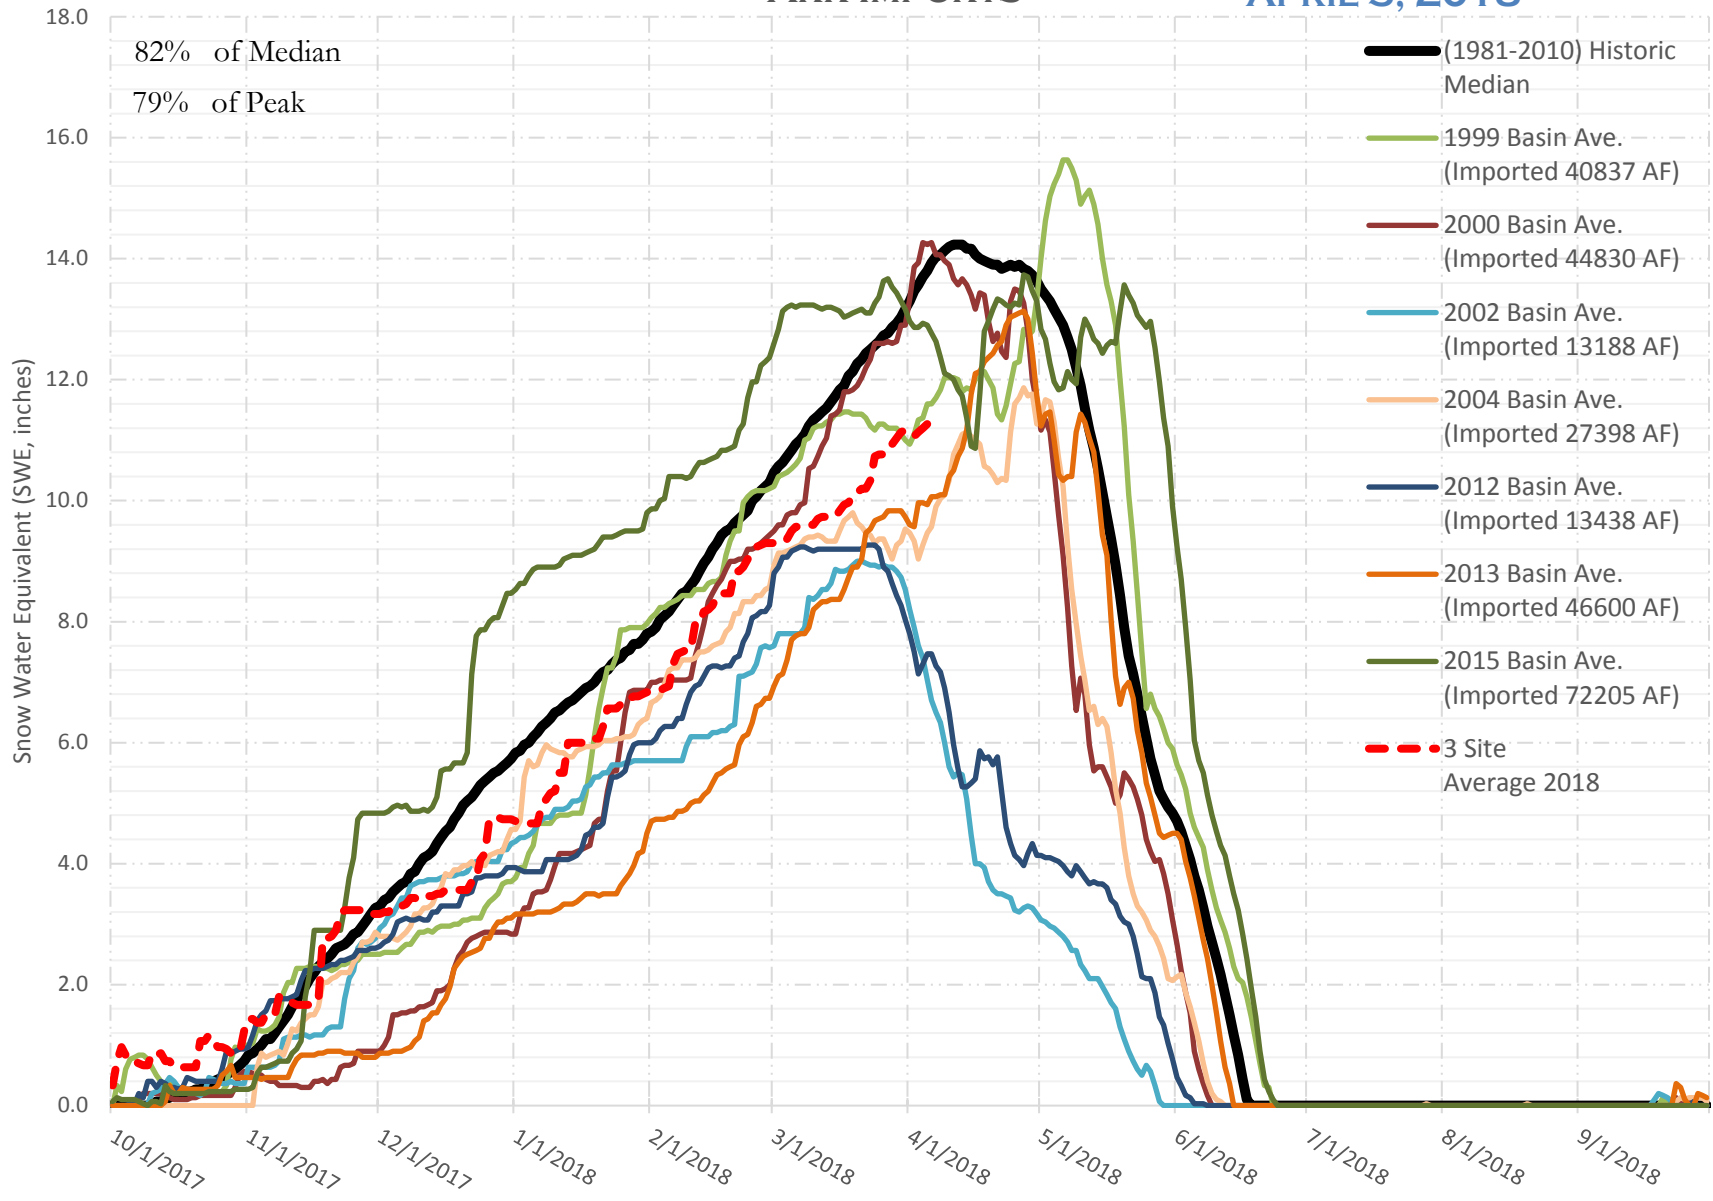

FRY-ARK COLLECTION BASIN SNOWPACK VS ANNUAL BASIN AVERAGE W/ ASSOC. FRY-ARK IMPORTS

APRIL 5, 2018

FRY-ARK COLLECTION BASIN SNOWPACK W/ INDIVIDUAL SITES APRIL 5, 2018

UPPER ARK BASIN SNOWPACK VS ANNUAL BASIN AVERAGE W/ ASSOC. FRY- ARK IMPORTS

APRIL 5, 2018

UPPER ARK BASIN SNOWPACK W/ INDIVIDUAL SITES APRIL 5, 2018