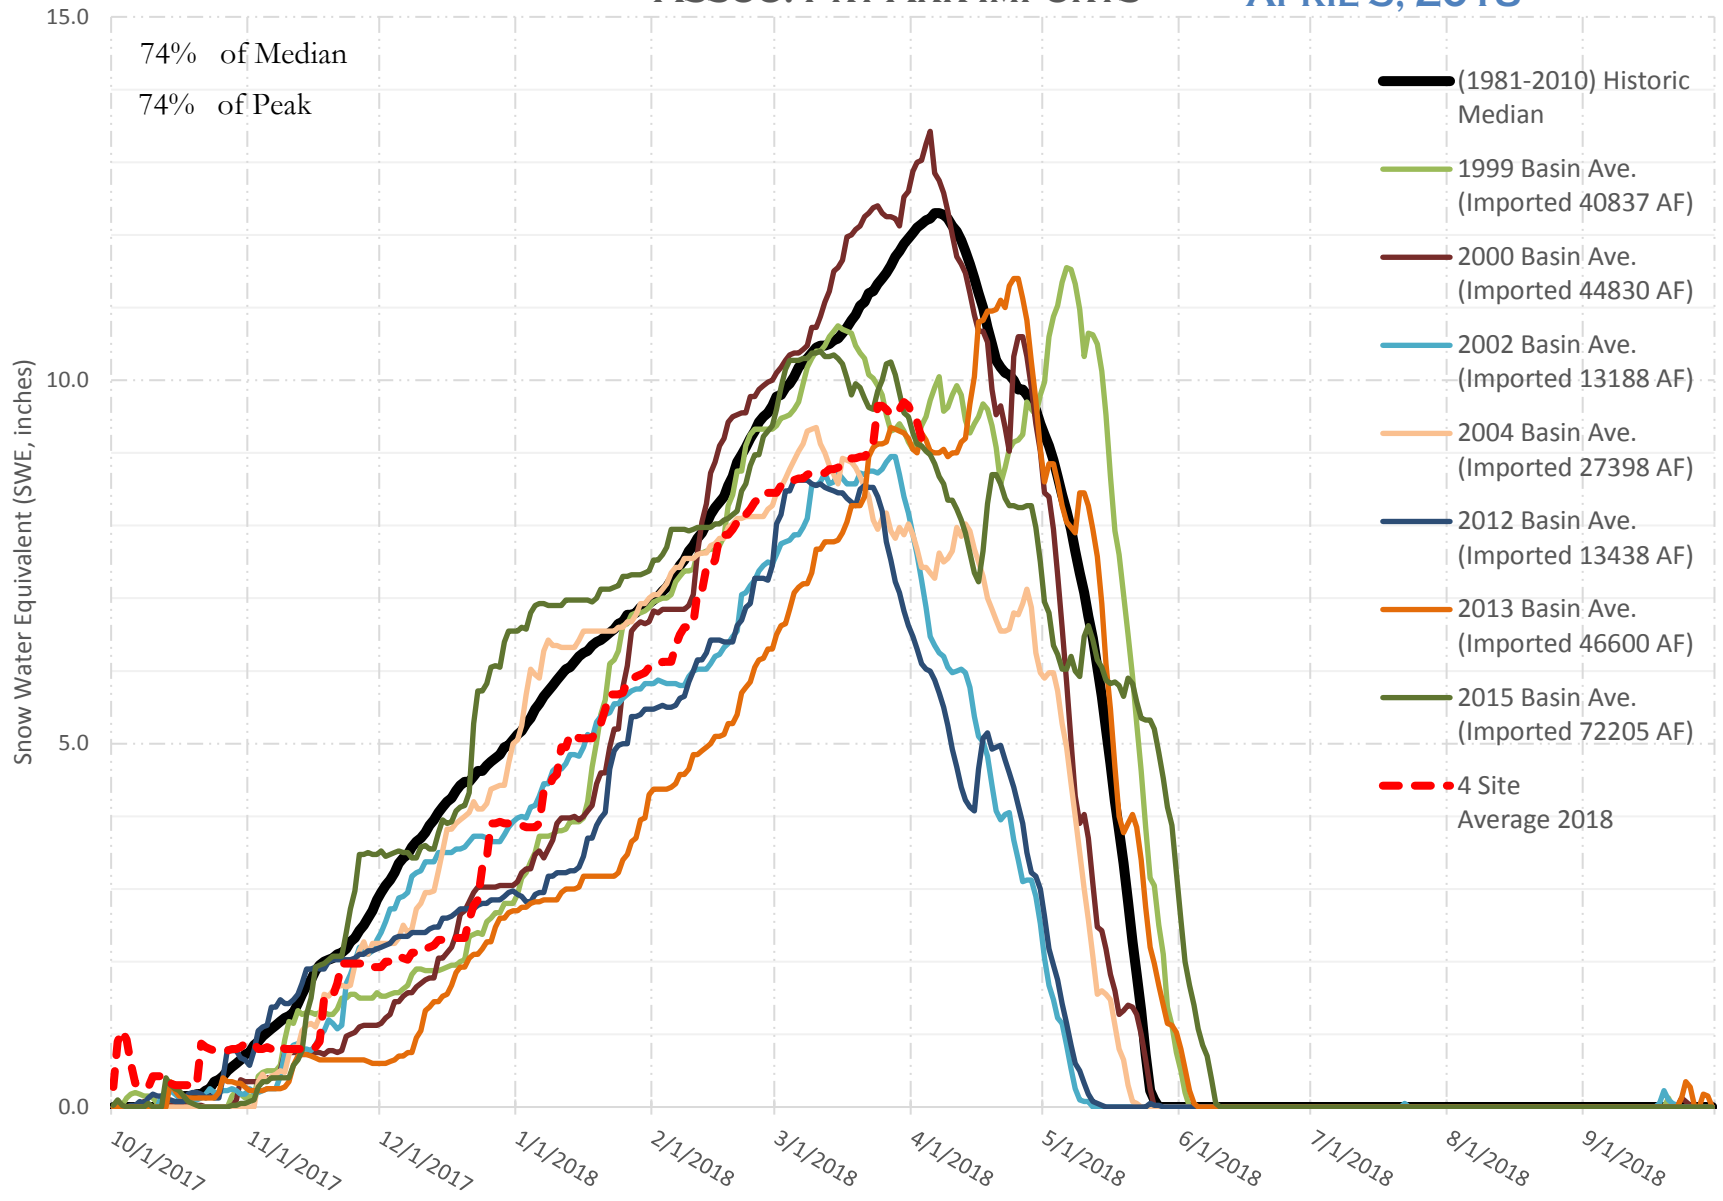

FRY-ARK COLLECTION BASIN SNOWPACK VS ANNUAL BASIN AVERAGE W/ ASSOC. FRY-ARK IMPORTS

APRIL 5, 2018

FRY-ARK COLLECTION BASIN SNOWPACK W/ INDIVIDUAL SITES APRIL 5, 2018

UPPER ARK BASIN SNOWPACK VS ANNUAL BASIN AVERAGE W/ ASSOC. FRY- ARK IMPORTS

APRIL 5, 2018

UPPER ARK BASIN SNOWPACK W/ INDIVIDUAL SITES APRIL 5, 2018