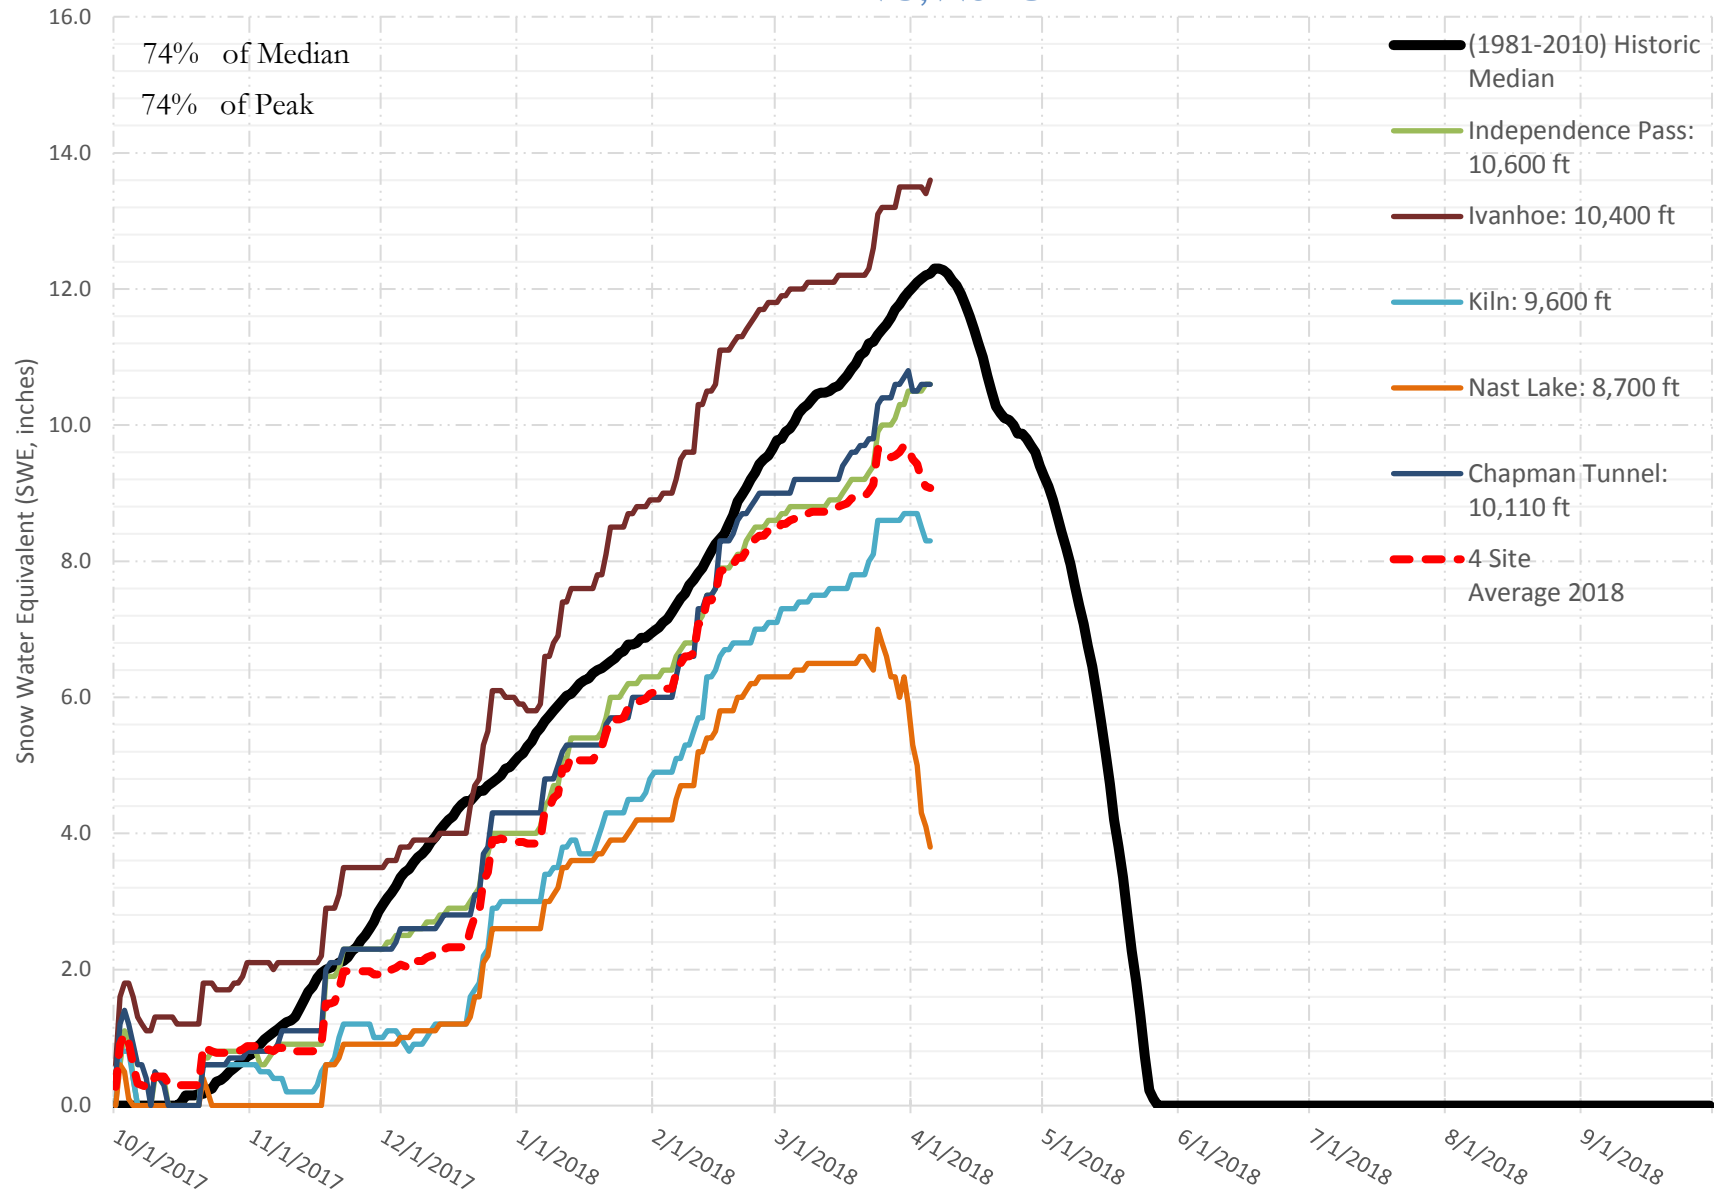

FRY-ARK COLLECTION BASIN SNOWPACK VS ANNUAL BASIN AVERAGE W/ ASSOC. FRY-ARK IMPORTS

APRIL 5, 2018

FRY-ARK COLLECTION BASIN SNOWPACK W/ INDIVIDUAL SITES APRIL 5, 2018

UPPER ARK BASIN SNOWPACK VS ANNUAL BASIN AVERAGE W/ ASSOC. FRY- ARK IMPORTS

APRIL 5, 2018

UPPER ARK BASIN SNOWPACK W/ INDIVIDUAL SITES APRIL 5, 2018