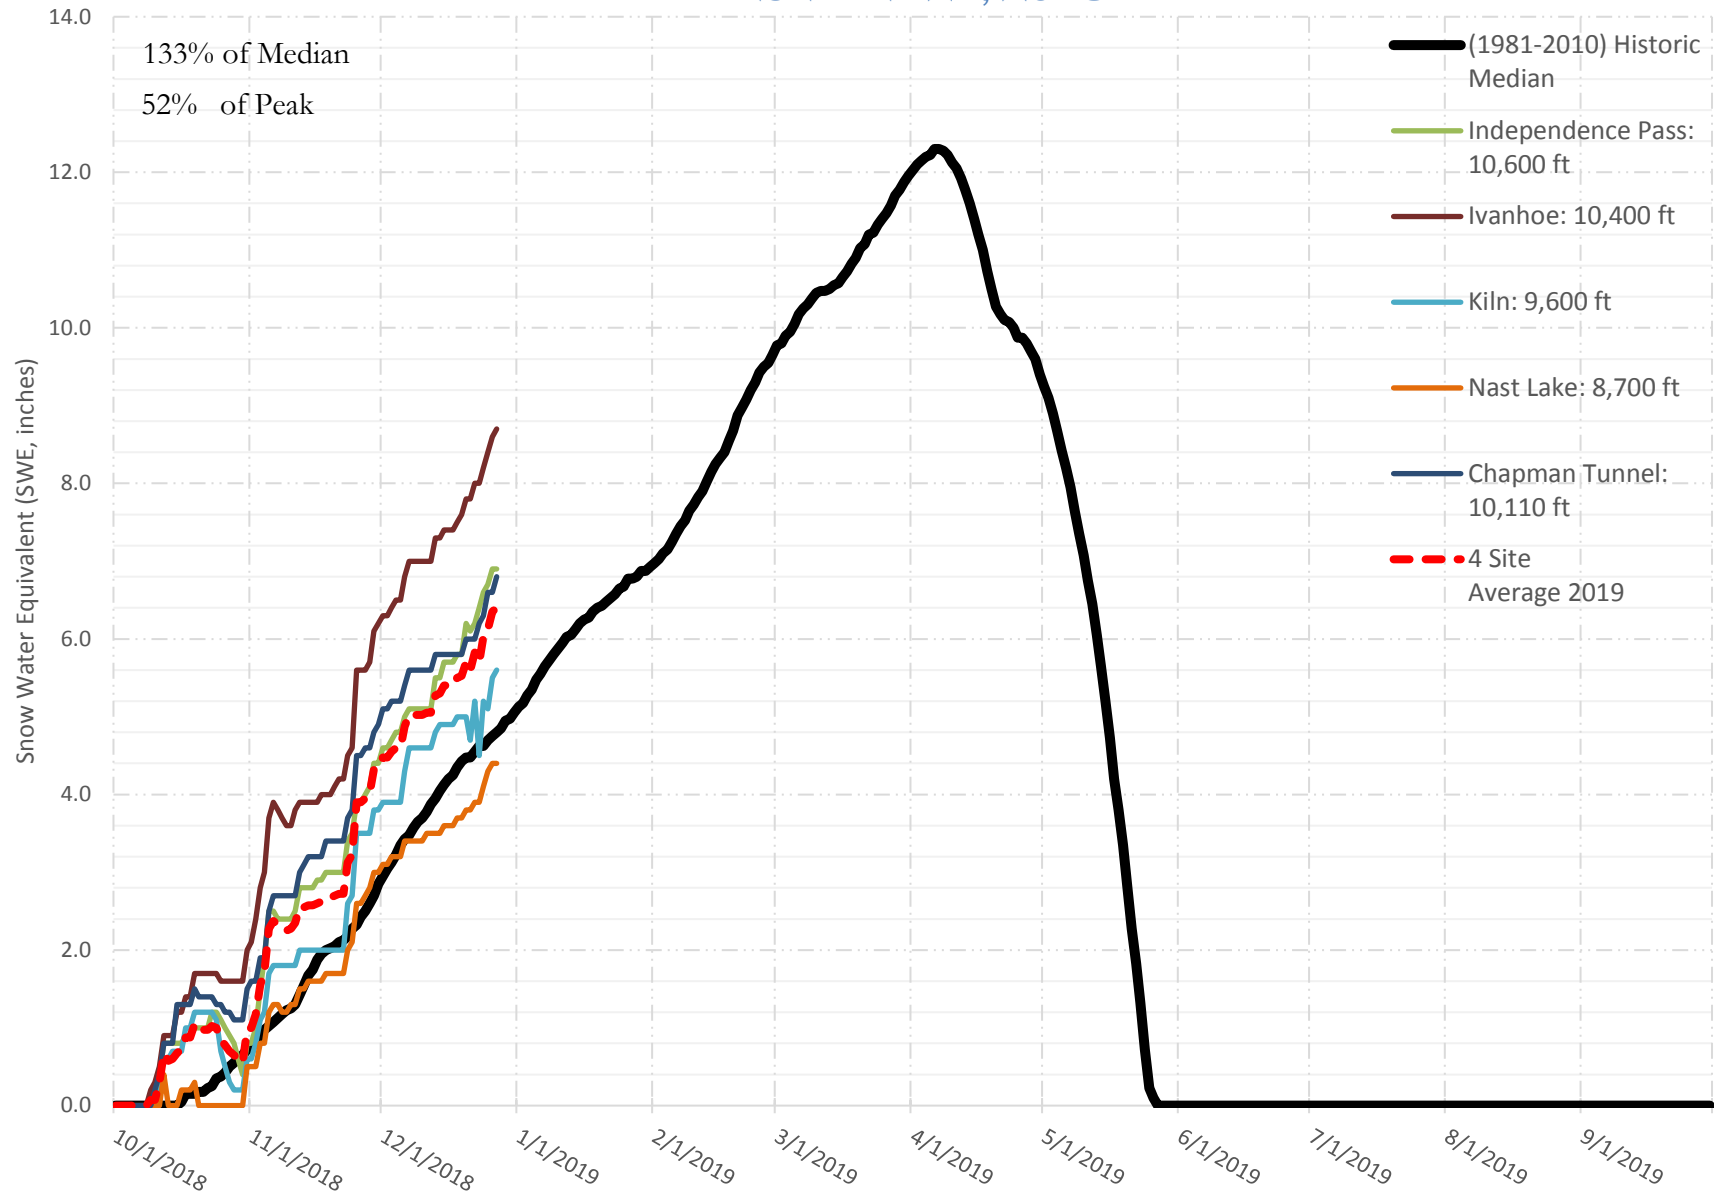

FRY-ARK COLLECTION BASIN SNOWPACK VS ANNUAL BASIN AVERAGE W/ ASSOC. FRY-ARK IMPORTS

DECEMBER 27, 2018

FRY-ARK COLLECTION BASIN SNOWPACK W/ INDIVIDUAL SITES DECEMBER 27, 2018

UPPER ARK BASIN SNOWPACK VS ANNUAL BASIN AVERAGE W/ ASSOC. FRY- ARK IMPORTS

DECEMBER 27, 2018

UPPER ARK BASIN SNOWPACK W/ INDIVIDUAL SITES DECEMBER 27, 2018