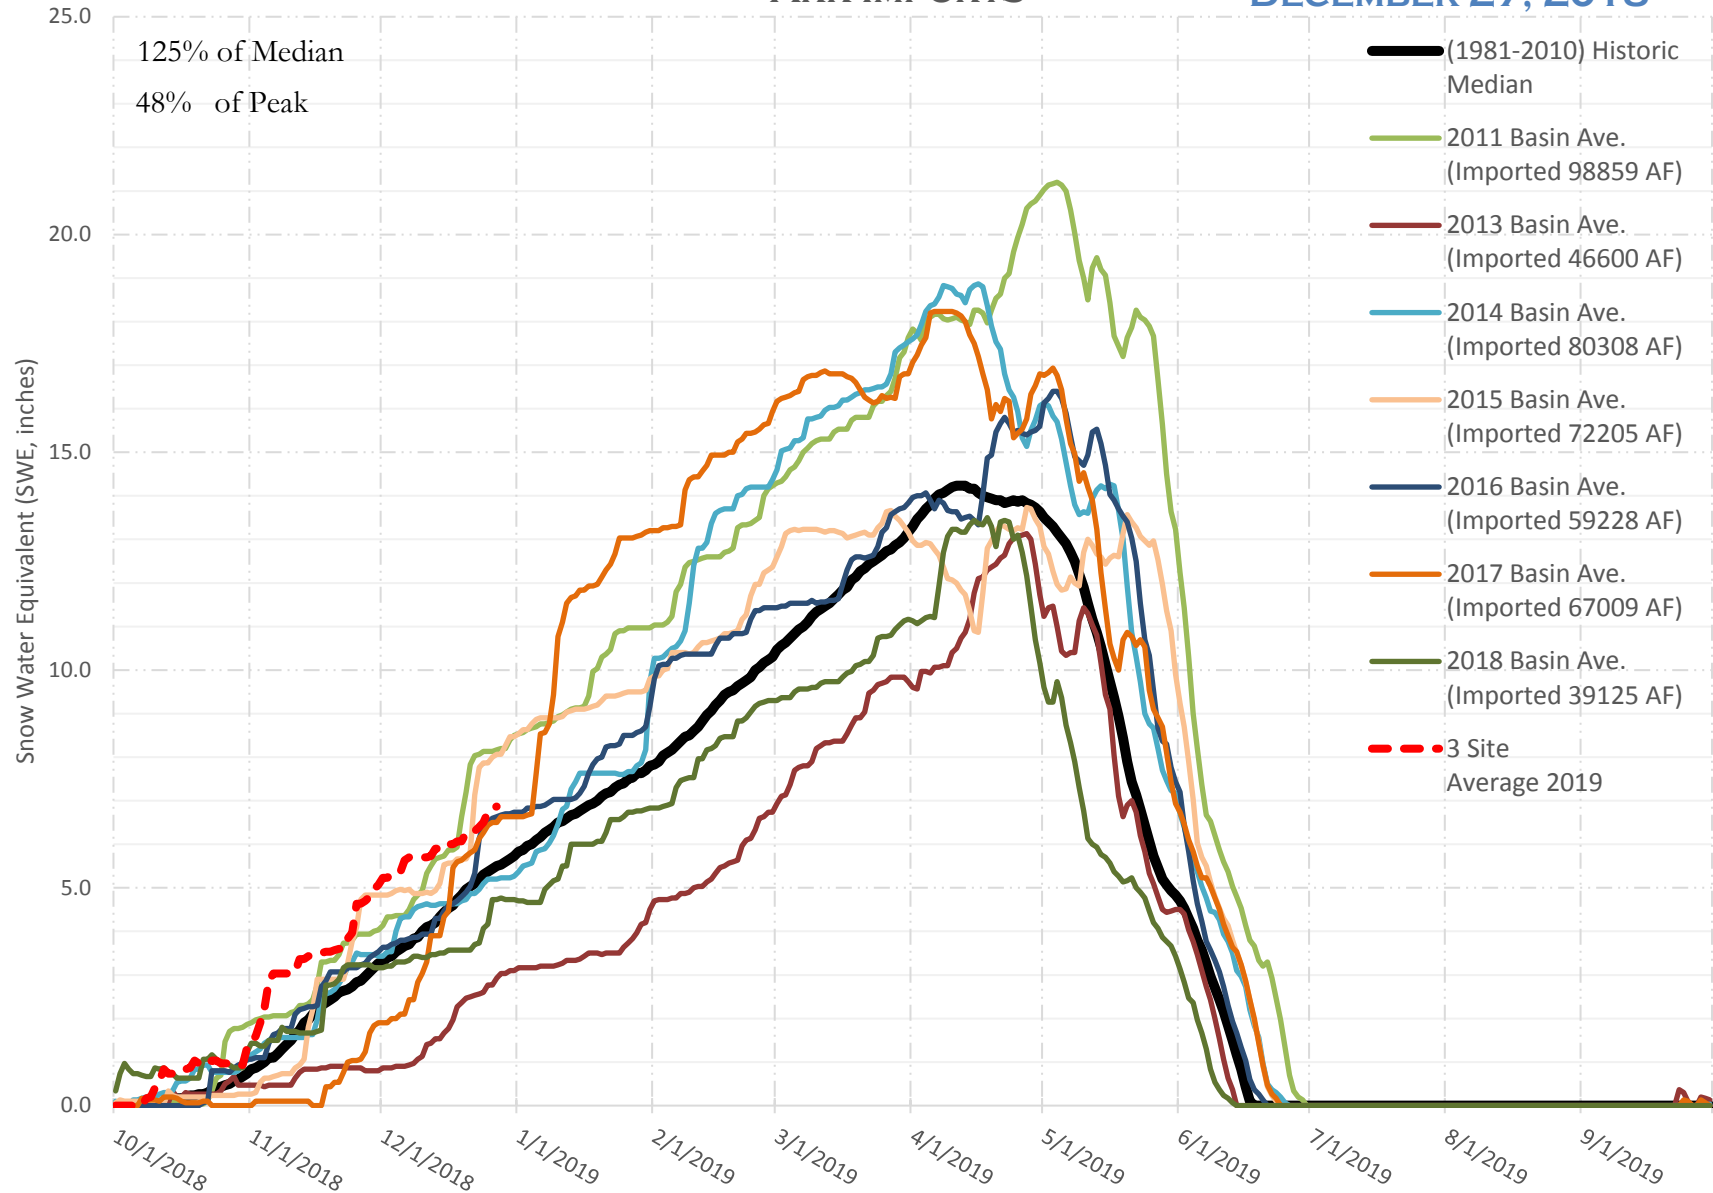

FRY-ARK COLLECTION BASIN SNOWPACK VS ANNUAL BASIN AVERAGE W/ ASSOC. FRY-ARK IMPORTS

DECEMBER 27, 2018

FRY-ARK COLLECTION BASIN SNOWPACK W/ INDIVIDUAL SITES DECEMBER 27, 2018

UPPER ARK BASIN SNOWPACK VS ANNUAL BASIN AVERAGE W/ ASSOC. FRY- ARK IMPORTS

DECEMBER 27, 2018

UPPER ARK BASIN SNOWPACK W/ INDIVIDUAL SITES DECEMBER 27, 2018