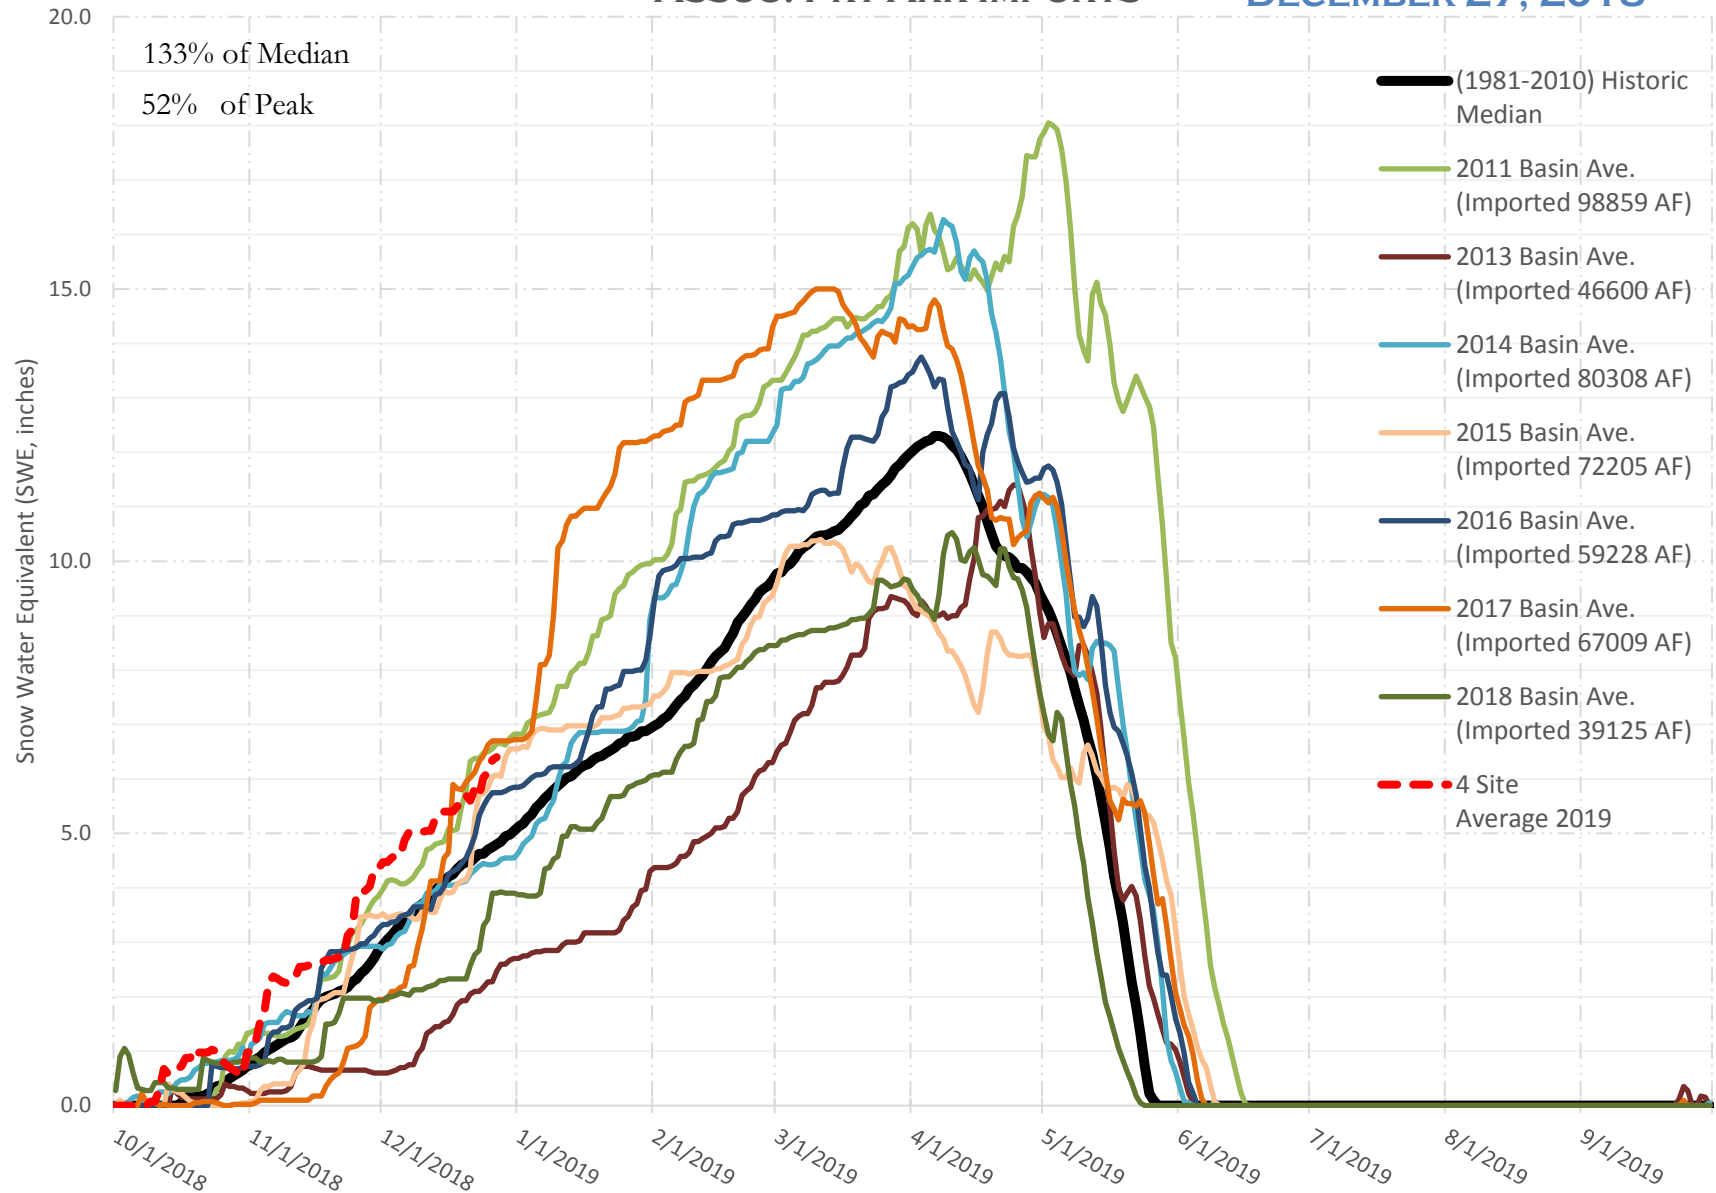

FRY-ARK COLLECTION BASIN SNOWPACK VS ANNUAL BASIN AVERAGE W/ ASSOC. FRY-ARK IMPORTS

DECEMBER 27, 2018

FRY-ARK COLLECTION BASIN SNOWPACK W/ INDIVIDUAL SITES DECEMBER 27, 2018

UPPER ARK BASIN SNOWPACK VS ANNUAL BASIN AVERAGE W/ ASSOC. FRY- ARK IMPORTS

DECEMBER 27, 2018

UPPER ARK BASIN SNOWPACK W/ INDIVIDUAL SITES DECEMBER 27, 2018