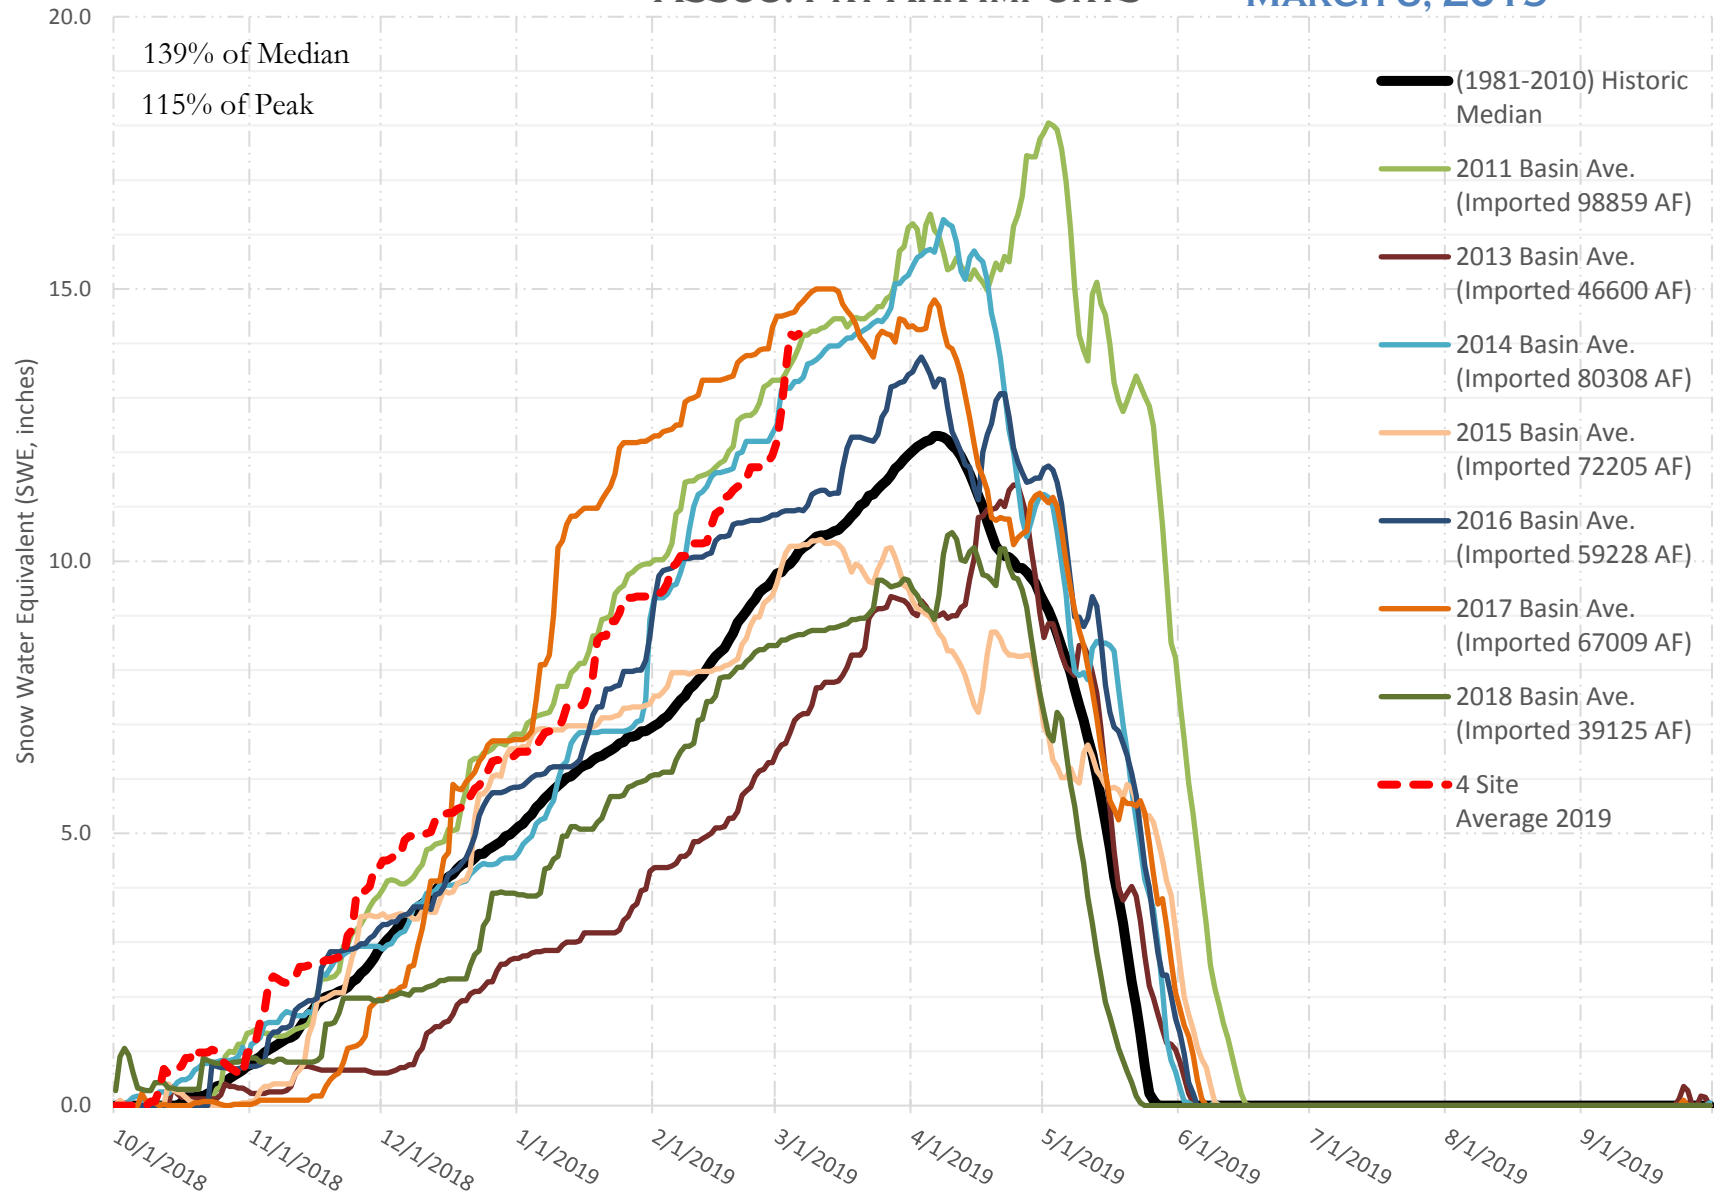

FRY-ARK COLLECTION BASIN SNOWPACK VS ANNUAL BASIN AVERAGE W/ ASSOC. FRY-ARK IMPORTS

MARCH 6, 2019

FRY-ARK COLLECTION BASIN SNOWPACK W/ INDIVIDUAL SITES MARCH 6, 2019

UPPER ARK BASIN SNOWPACK VS ANNUAL BASIN AVERAGE W/ ASSOC. FRY- ARK IMPORTS

MARCH 6, 2019

UPPER ARK BASIN SNOWPACK W/ INDIVIDUAL SITES MARCH 6, 2019