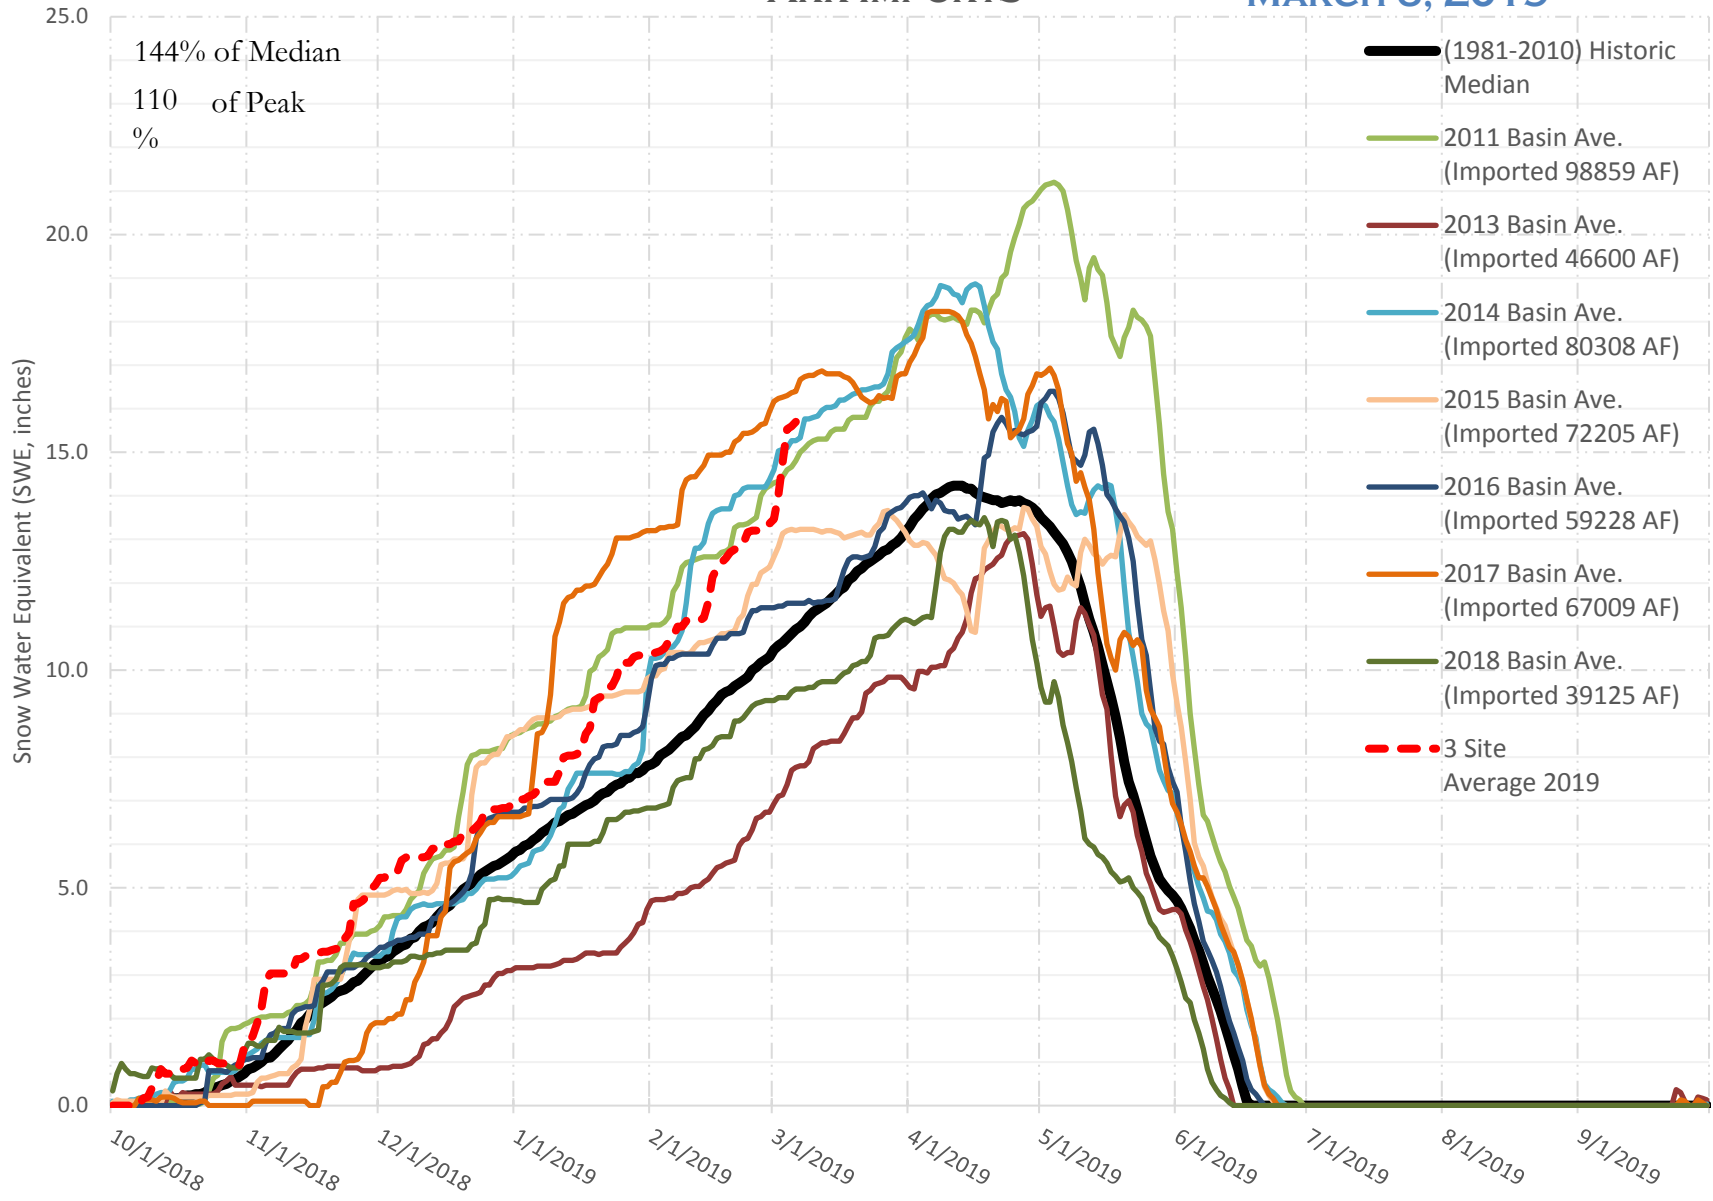

FRY-ARK COLLECTION BASIN SNOWPACK VS ANNUAL BASIN AVERAGE W/ ASSOC. FRY-ARK IMPORTS

MARCH 6, 2019

FRY-ARK COLLECTION BASIN SNOWPACK W/ INDIVIDUAL SITES MARCH 6, 2019

UPPER ARK BASIN SNOWPACK VS ANNUAL BASIN AVERAGE W/ ASSOC. FRY- ARK IMPORTS

MARCH 6, 2019

UPPER ARK BASIN SNOWPACK W/ INDIVIDUAL SITES MARCH 6, 2019