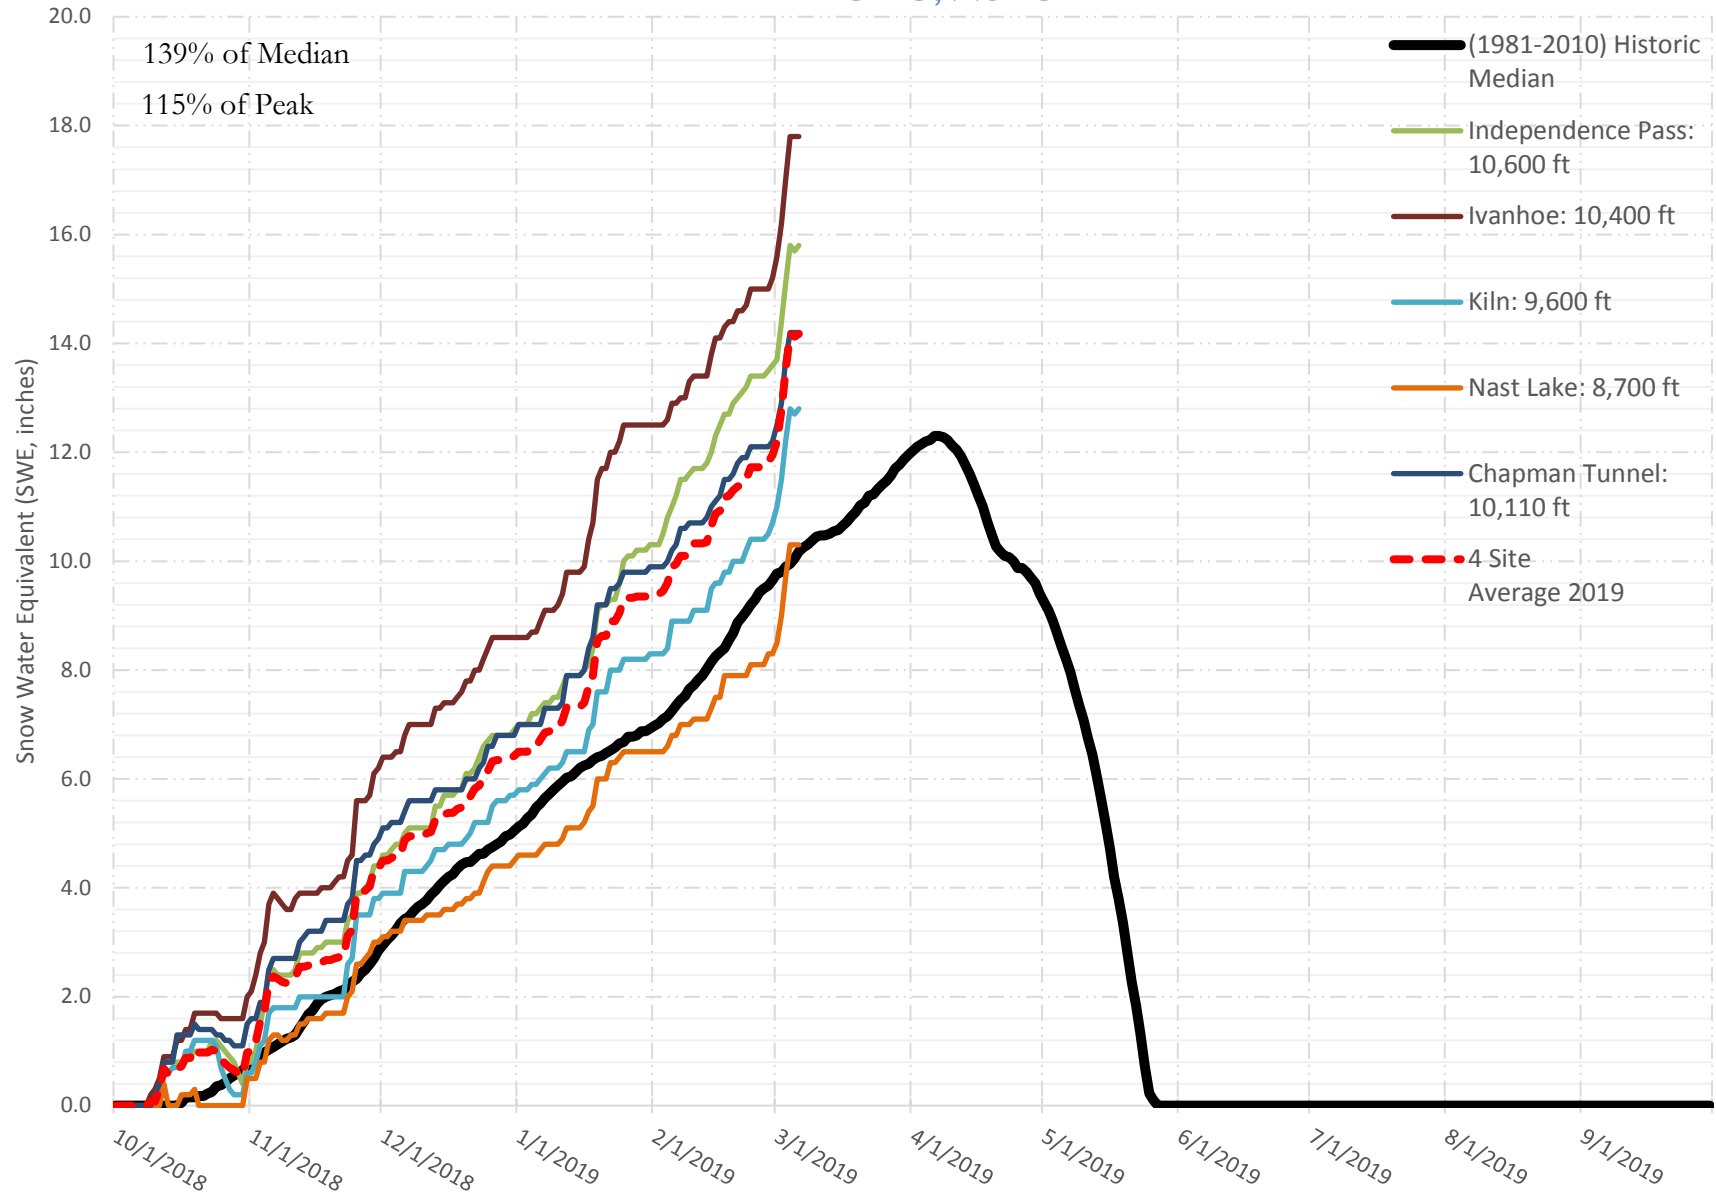

FRY-ARK COLLECTION BASIN SNOWPACK VS ANNUAL BASIN AVERAGE W/ ASSOC. FRY-ARK IMPORTS

MARCH 6, 2019

FRY-ARK COLLECTION BASIN SNOWPACK W/ INDIVIDUAL SITES MARCH 6, 2019

UPPER ARK BASIN SNOWPACK VS ANNUAL BASIN AVERAGE W/ ASSOC. FRY- ARK IMPORTS

MARCH 6, 2019

UPPER ARK BASIN SNOWPACK W/ INDIVIDUAL SITES MARCH 6, 2019