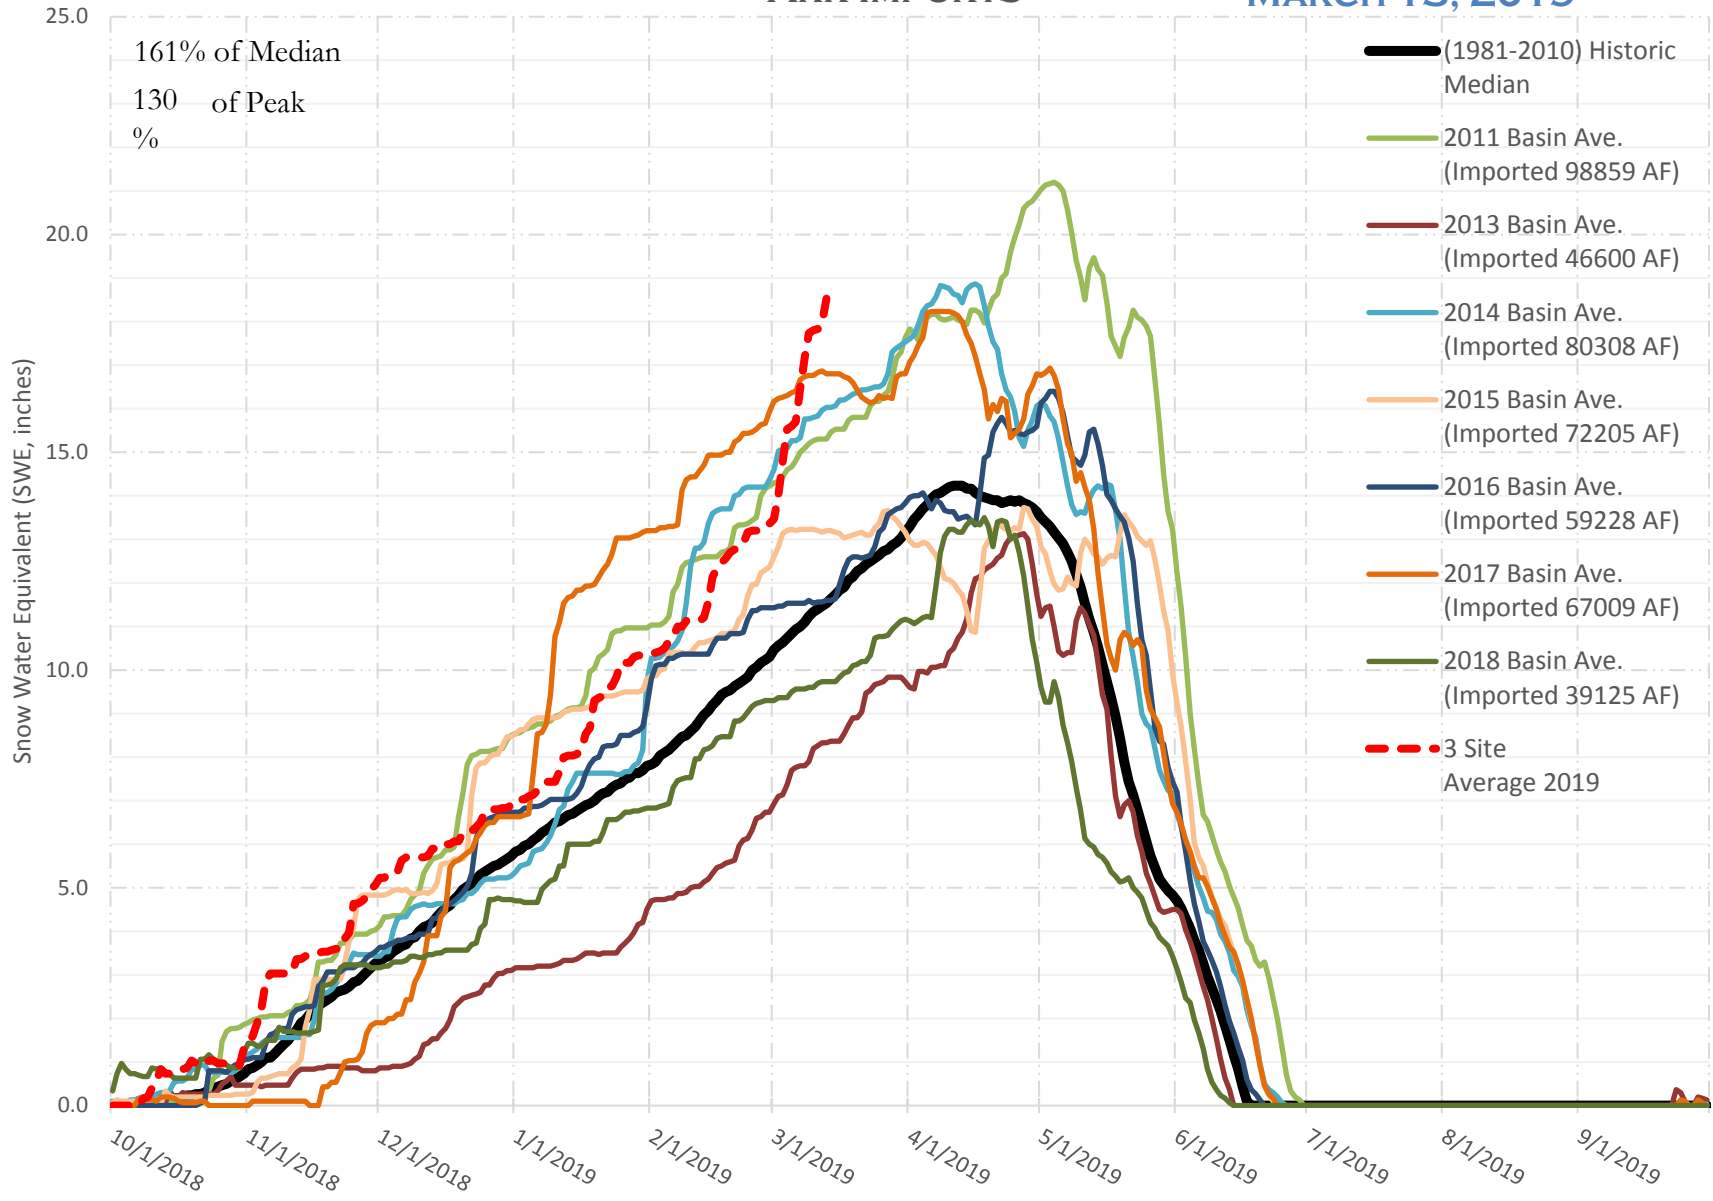

# FRY-ARK COLLECTION BASIN SNOWPACK W/ INDIVIDUAL SITES MARCH 13, 2019

167% of Median  
142% of Peak

- (1981-2010) Historic Median
- Independence Pass: 10,600 ft
- Ivanhoe: 10,400 ft
- Kiln: 9,600 ft
- Nast Lake: 8,700 ft
- Chapman Tunnel: 10,110 ft
- 4 Site Average 2019

# UPPER ARK BASIN SNOWPACK VS ANNUAL BASIN AVERAGE W/ ASSOC. FRY- ARK IMPORTS

MARCH 13, 2019

161% of Median  
130% of Peak  
%

- (1981-2010) Historic Median
- 2011 Basin Ave. (Imported 98859 AF)
- 2013 Basin Ave. (Imported 46600 AF)
- 2014 Basin Ave. (Imported 80308 AF)
- 2015 Basin Ave. (Imported 72205 AF)
- 2016 Basin Ave. (Imported 59228 AF)
- 2017 Basin Ave. (Imported 67009 AF)
- 2018 Basin Ave. (Imported 39125 AF)
- - - 3 Site Average 2019