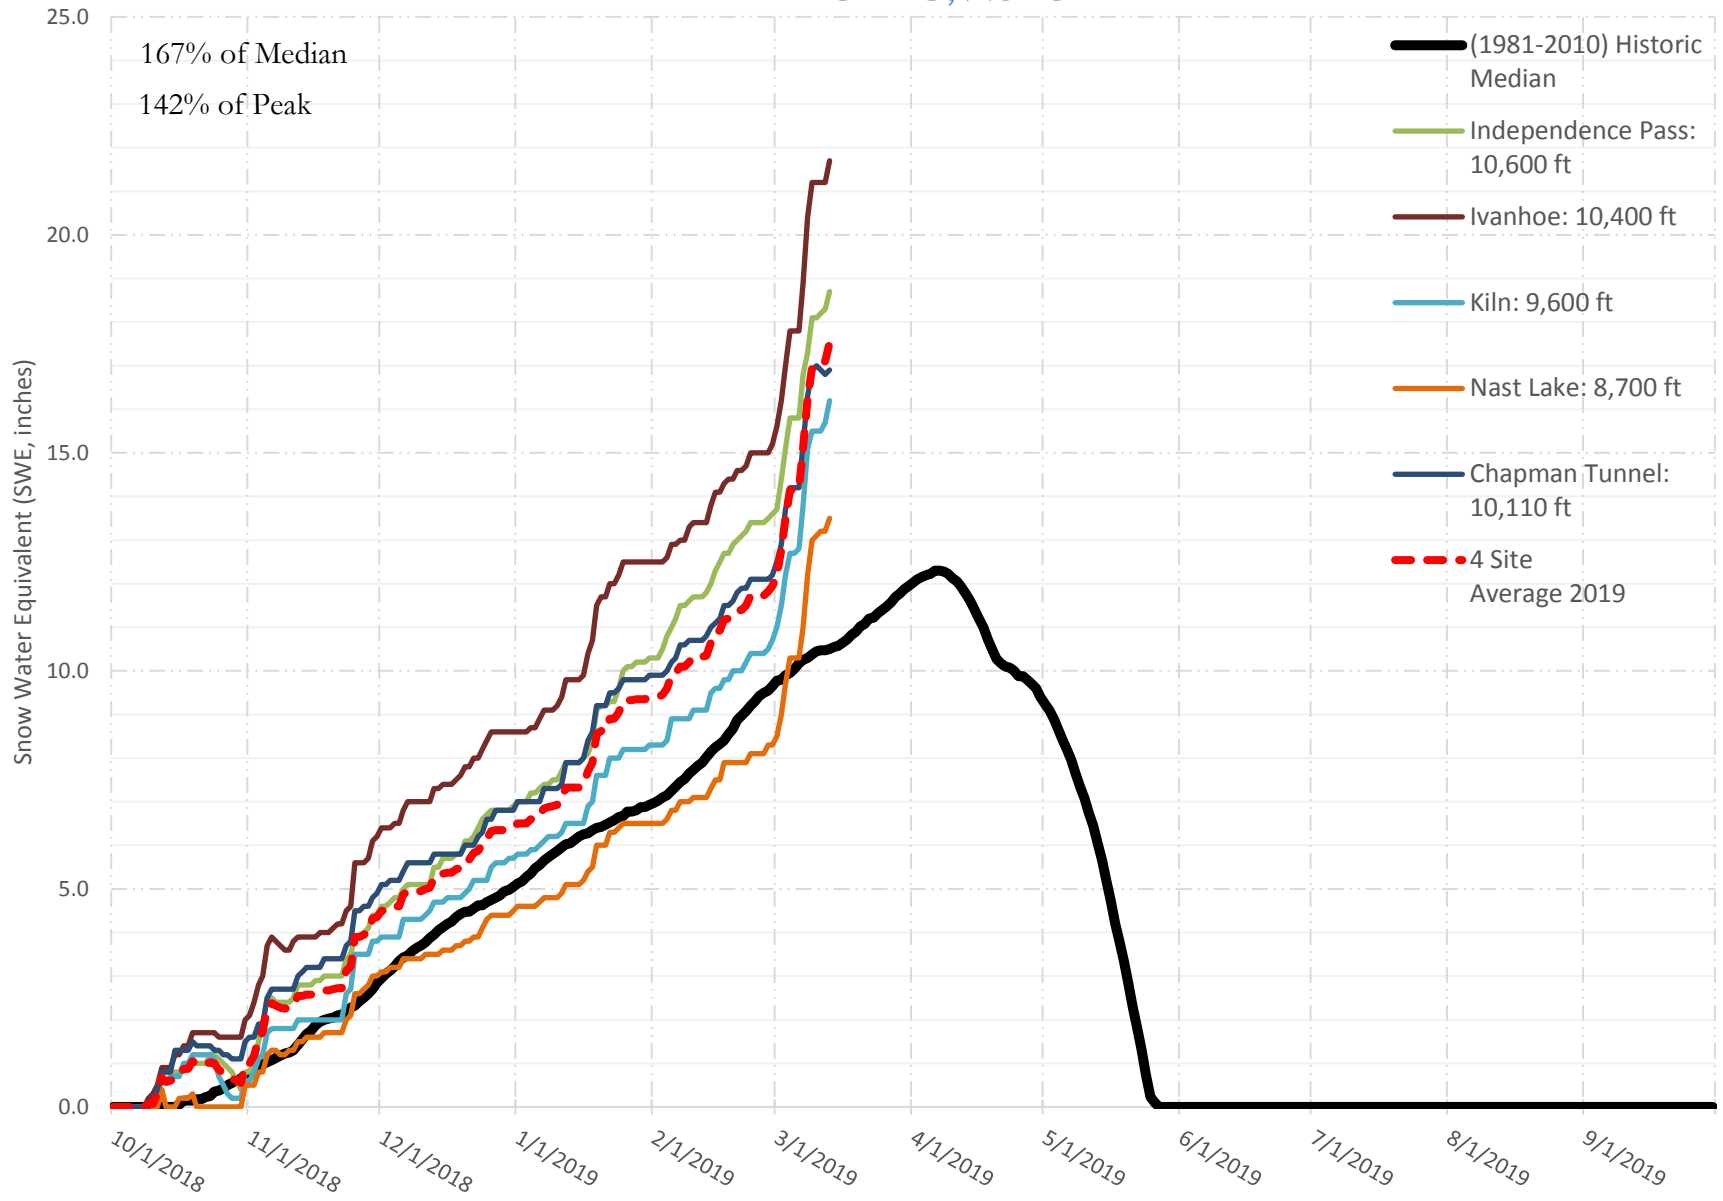

# FRY-ARK COLLECTION BASIN SNOWPACK VS ANNUAL BASIN AVERAGE W/ ASSOC. FRY-ARK IMPORTS

MARCH 13, 2019

# FRY-ARK COLLECTION BASIN SNOWPACK W/ INDIVIDUAL SITES MARCH 13, 2019

167% of Median  
142% of Peak

- (1981-2010) Historic Median
- Independence Pass: 10,600 ft
- Ivanhoe: 10,400 ft
- Kiln: 9,600 ft
- Nast Lake: 8,700 ft
- Chapman Tunnel: 10,110 ft
- 4 Site Average 2019