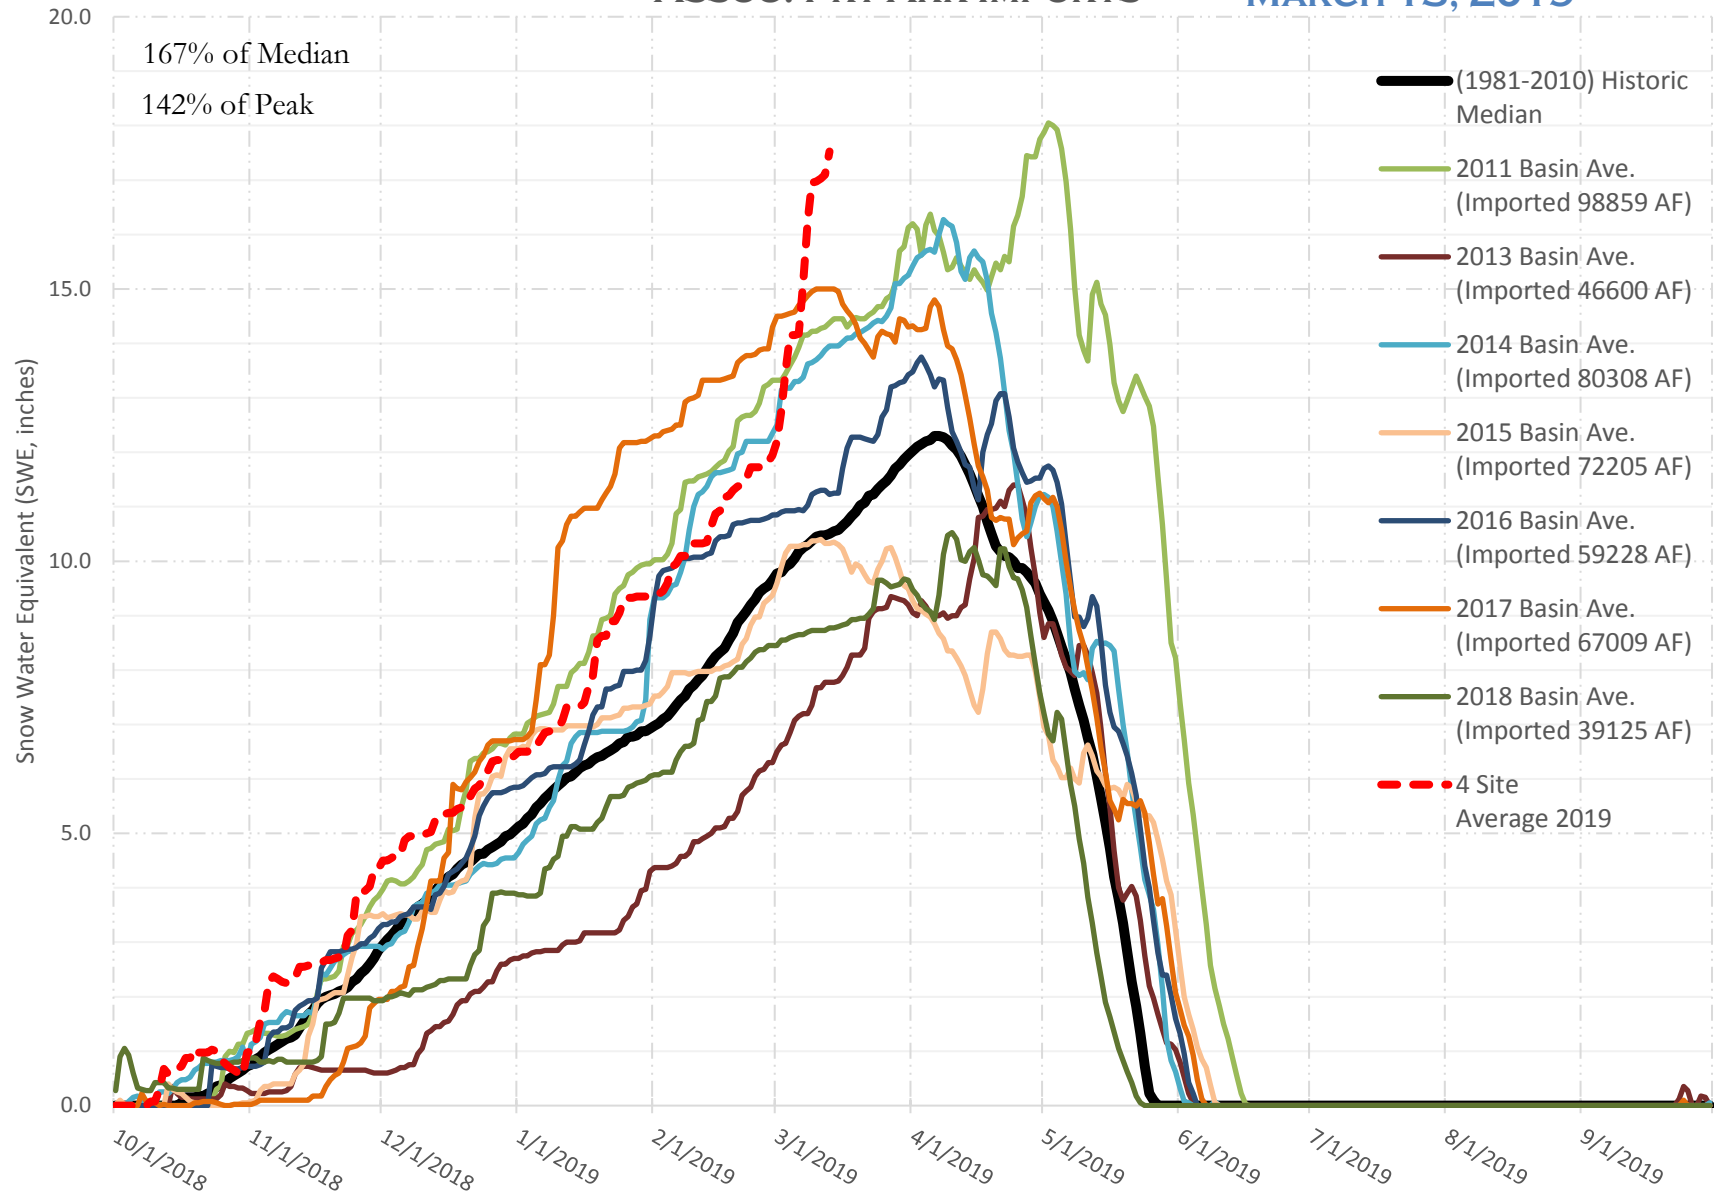

# FRY-ARK COLLECTION BASIN SNOWPACK VS ANNUAL BASIN AVERAGE W/ ASSOC. FRY-ARK IMPORTS

MARCH 13, 2019

# FRY-ARK COLLECTION BASIN SNOWPACK W/ INDIVIDUAL SITES MARCH 13, 2019

167% of Median  
142% of Peak

- (1981-2010) Historic Median
- Independence Pass: 10,600 ft
- Ivanhoe: 10,400 ft
- Kiln: 9,600 ft
- Nast Lake: 8,700 ft
- Chapman Tunnel: 10,110 ft
- 4 Site Average 2019