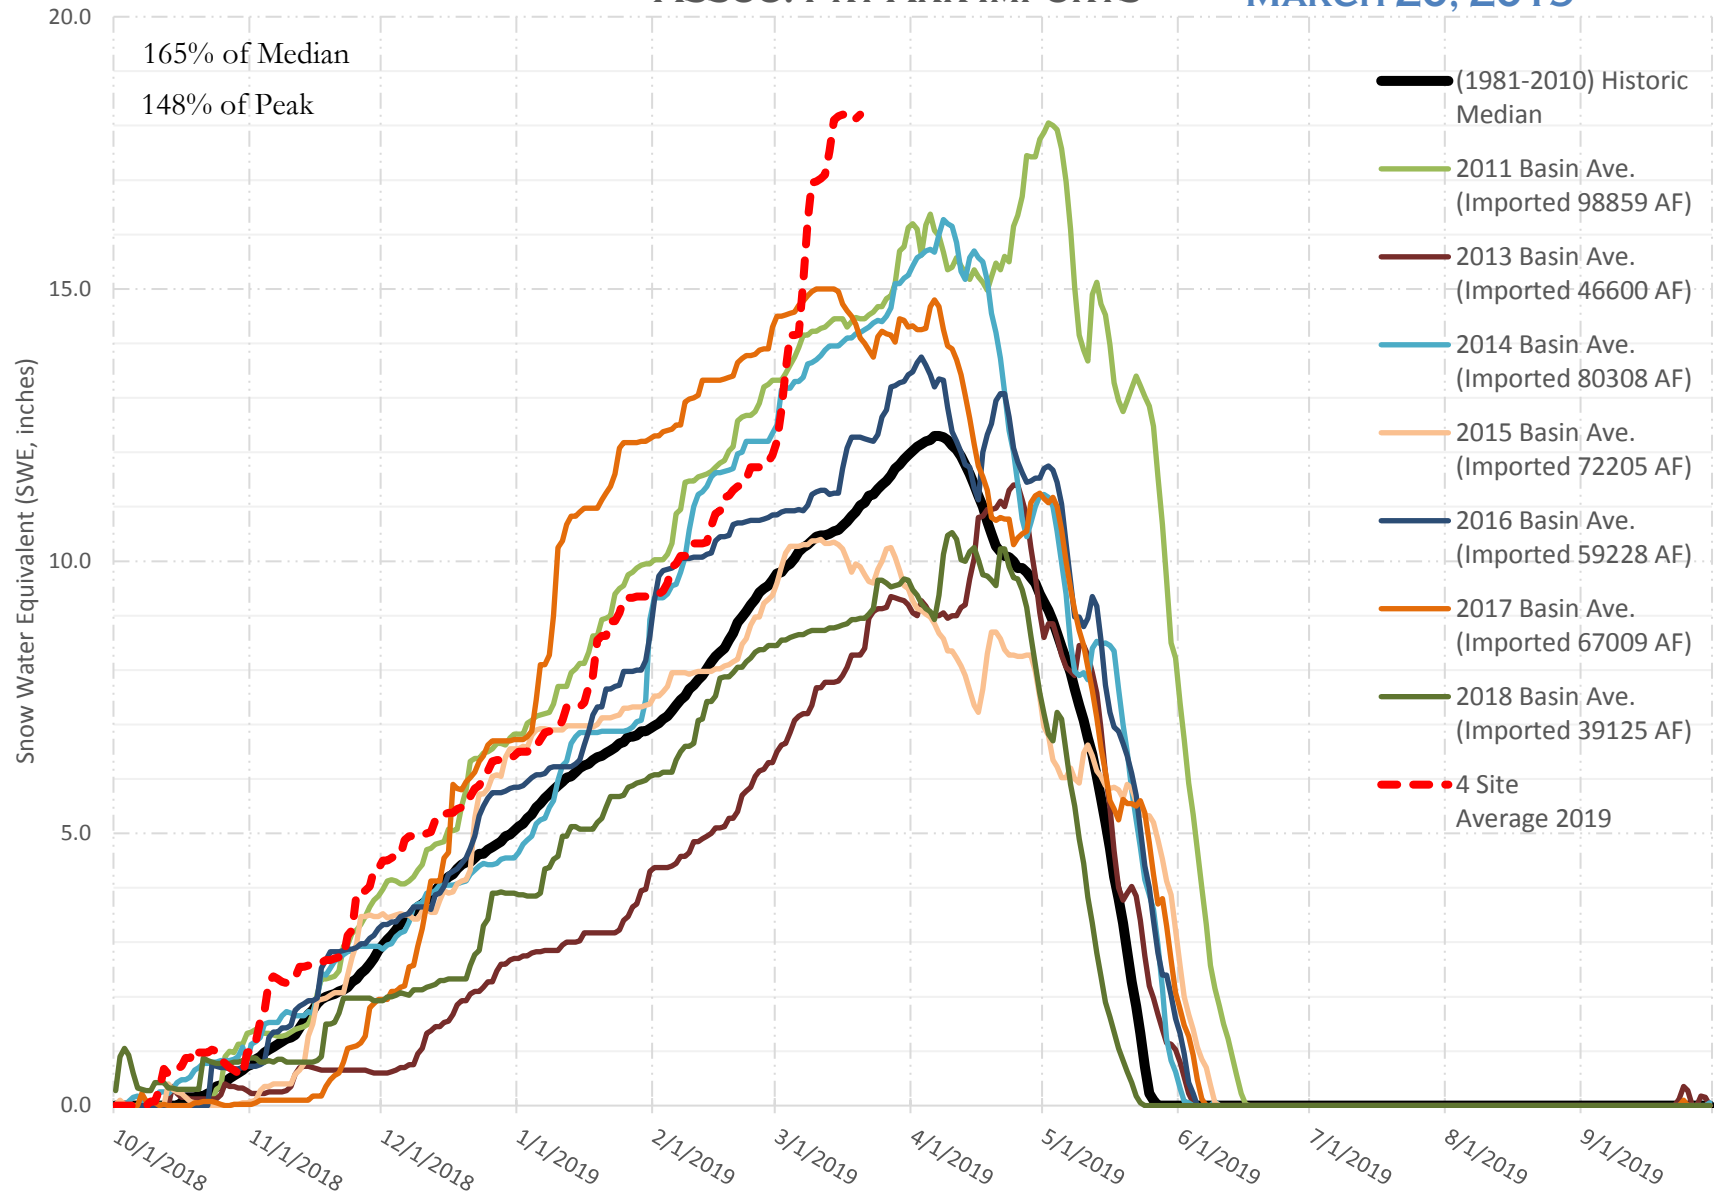

# FRY-ARK COLLECTION BASIN SNOWPACK VS ANNUAL BASIN AVERAGE W/ ASSOC. FRY-ARK IMPORTS

MARCH 20, 2019

# FRY-ARK COLLECTION BASIN SNOWPACK W/ INDIVIDUAL SITES MARCH 20, 2019