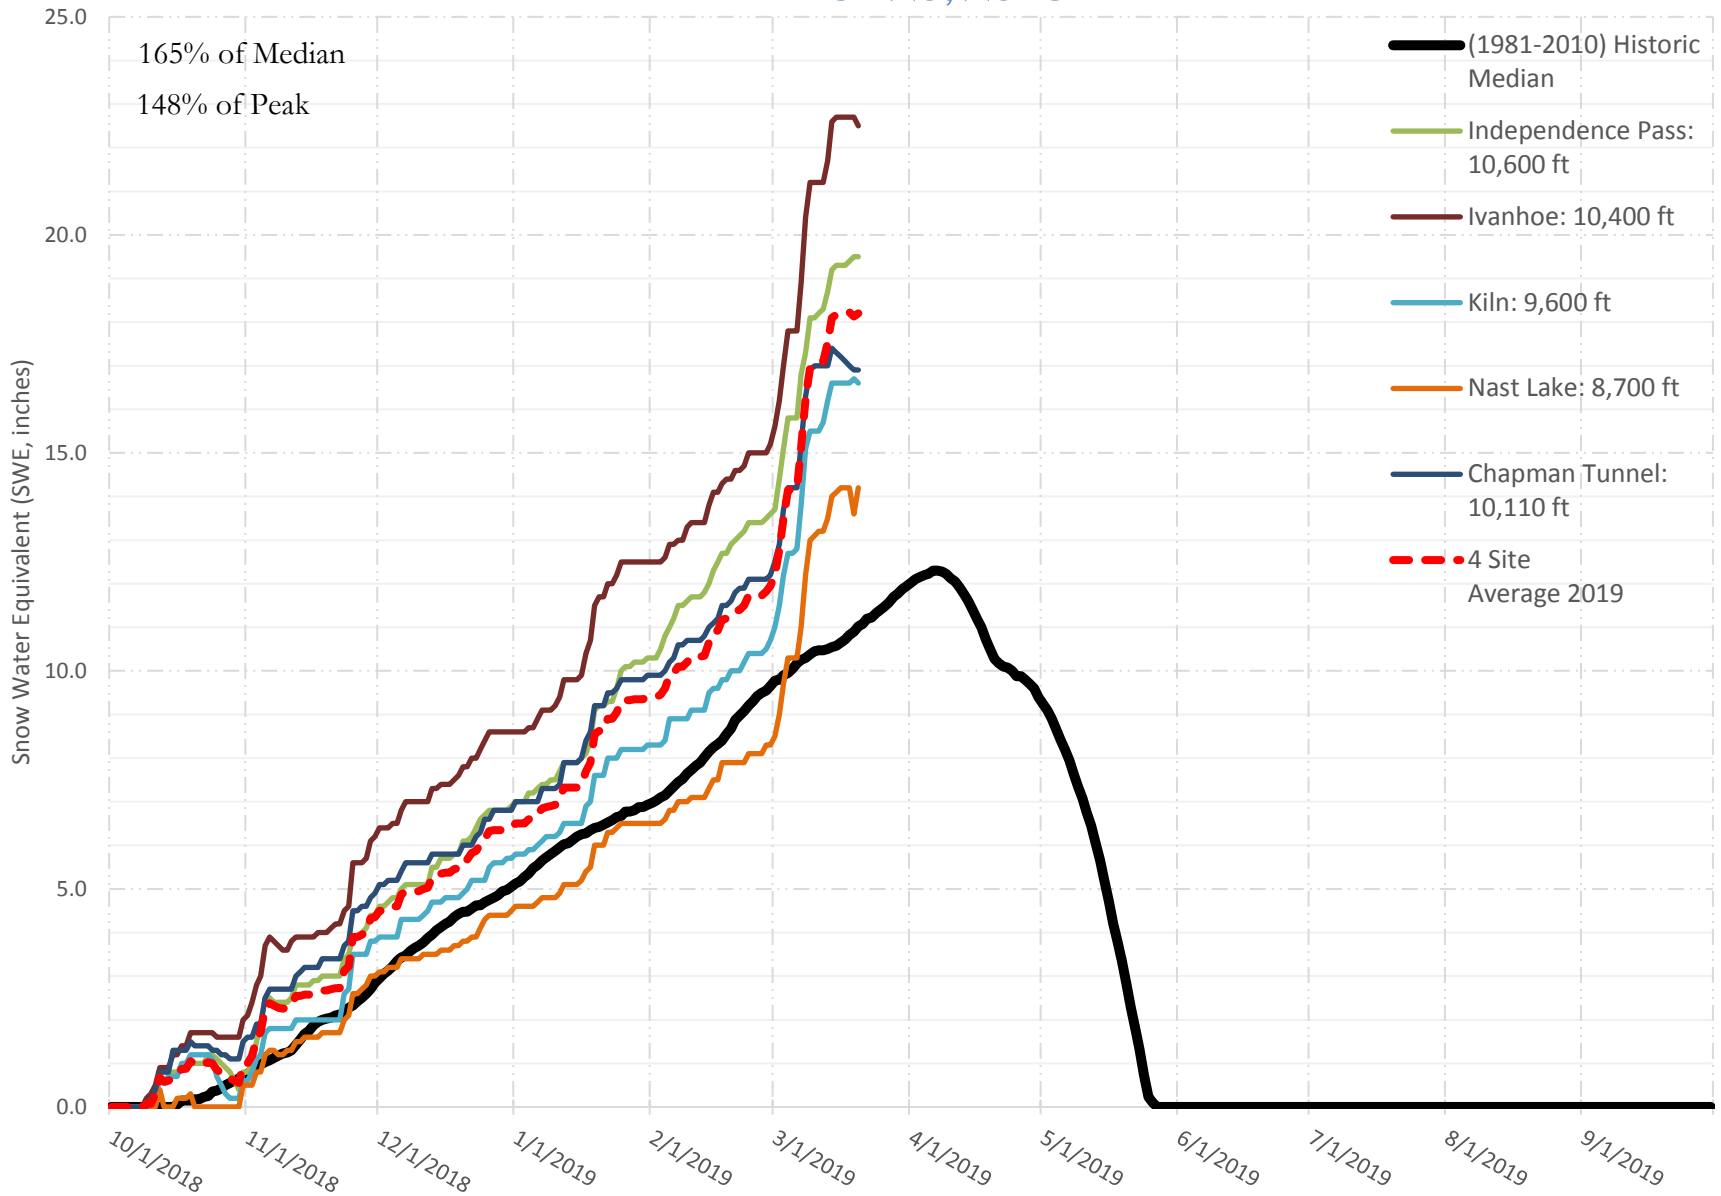

# FRY-ARK COLLECTION BASIN SNOWPACK VS ANNUAL BASIN AVERAGE W/ ASSOC. FRY-ARK IMPORTS

MARCH 20, 2019

# FRY-ARK COLLECTION BASIN SNOWPACK W/ INDIVIDUAL SITES MARCH 20, 2019

# UPPER ARK BASIN SNOWPACK W/ INDIVIDUAL SITES MARCH 20, 2019