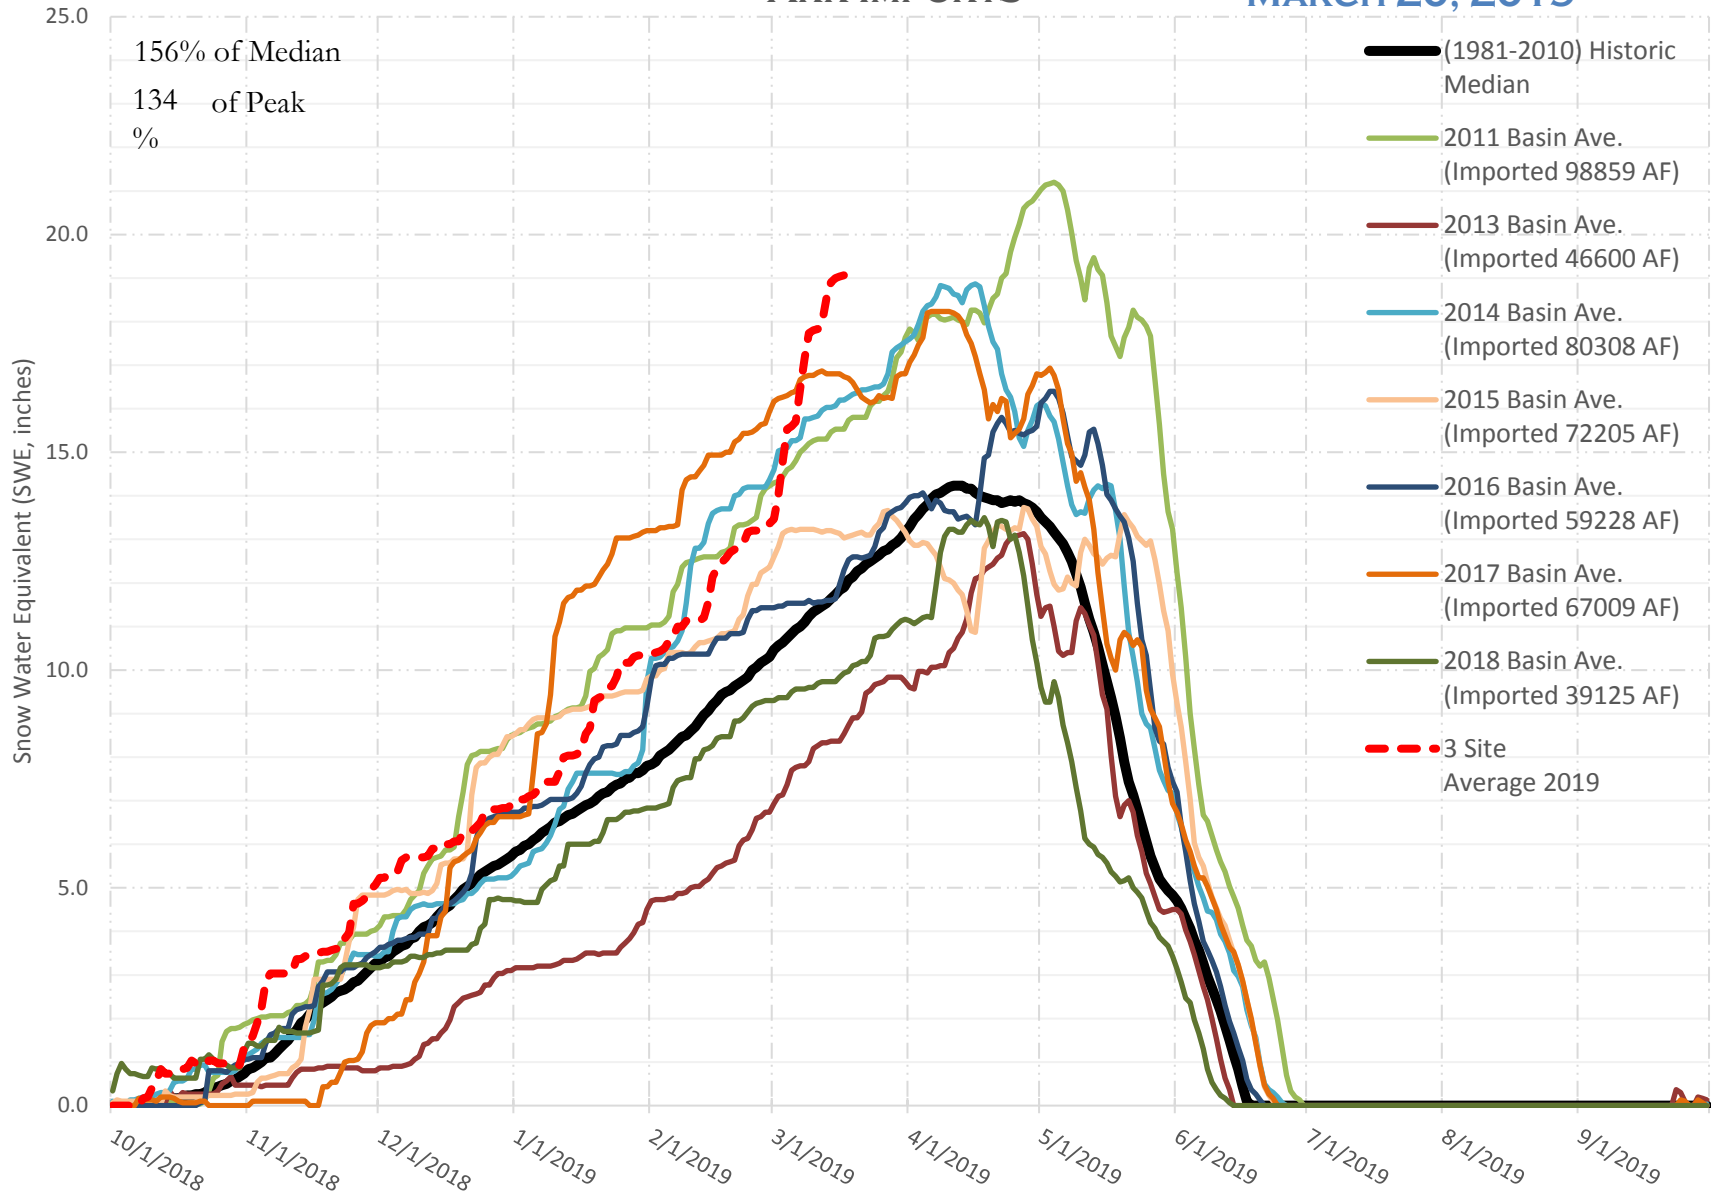

UPPER ARK BASIN SNOWPACK VS ANNUAL BASIN AVERAGE W/ ASSOC. FRY- ARK IMPORTS

MARCH 20, 2019