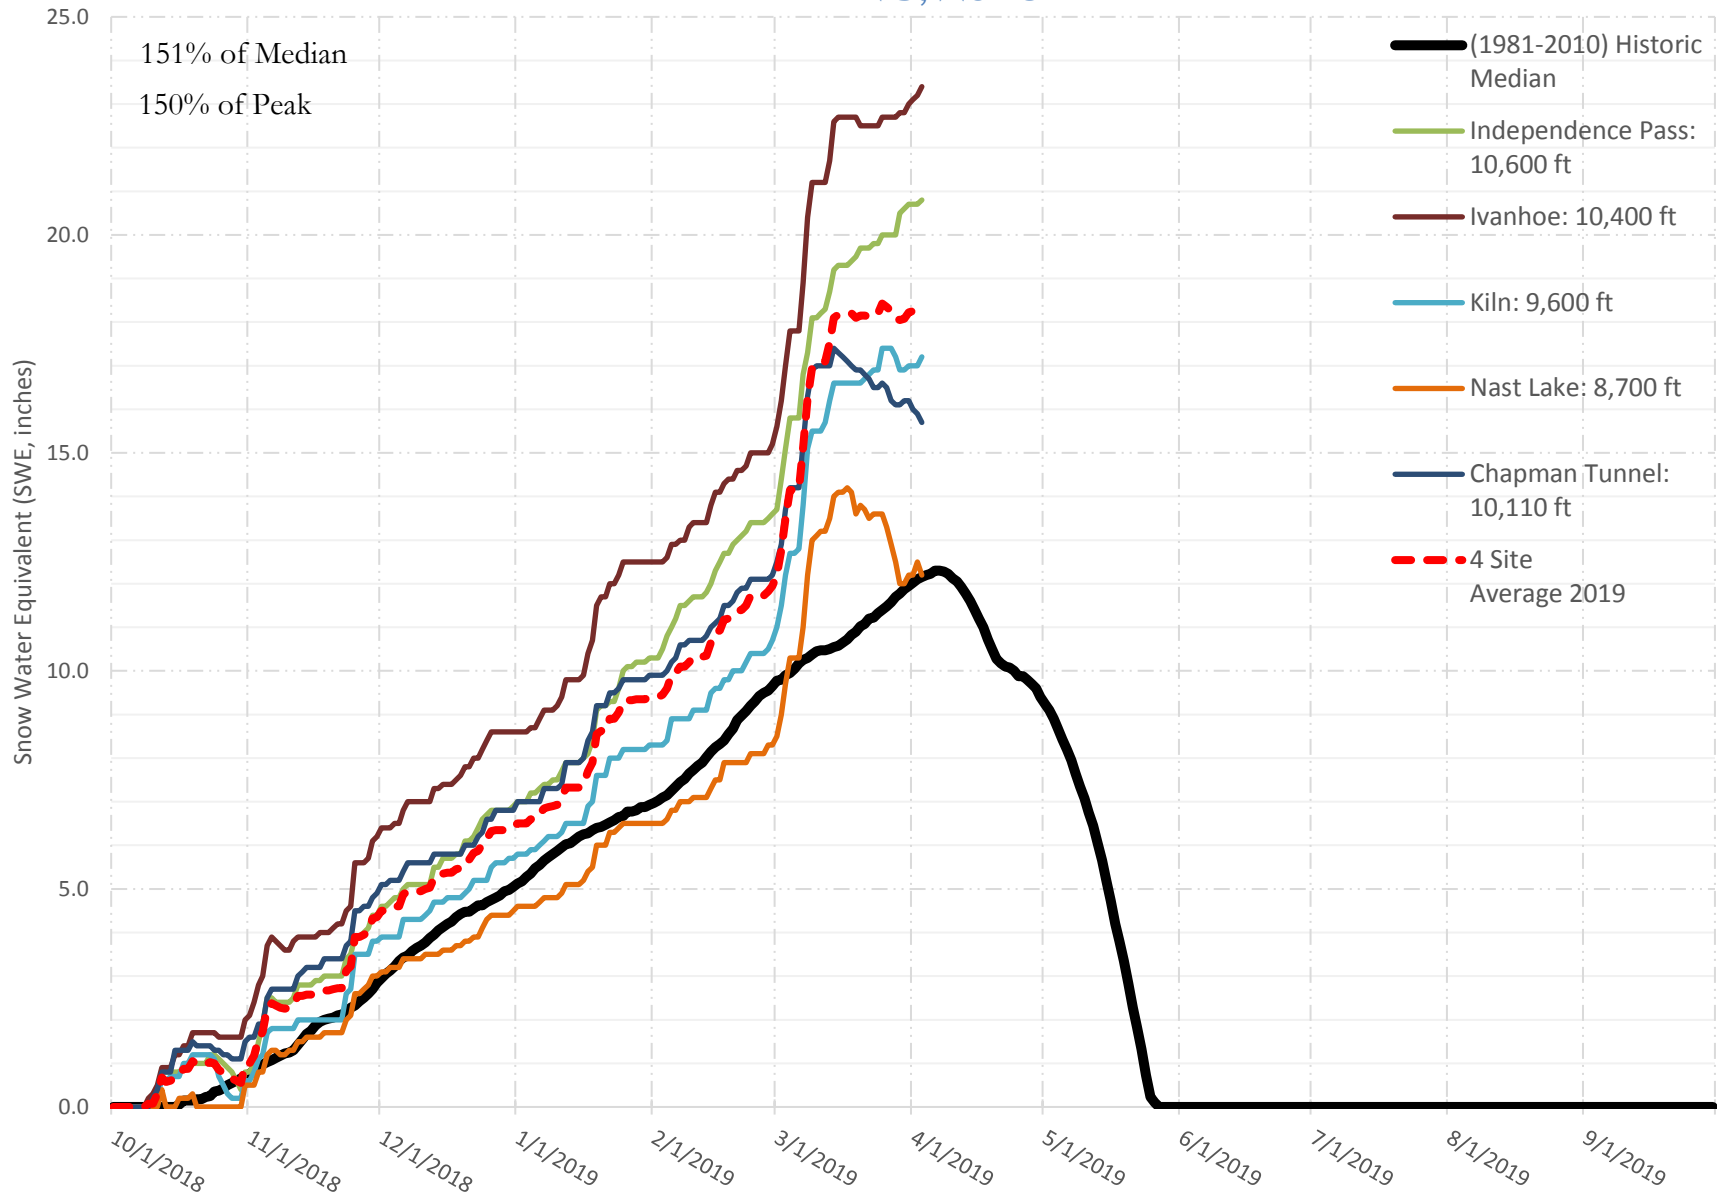

FRY-ARK COLLECTION BASIN SNOWPACK VS ANNUAL BASIN AVERAGE W/ ASSOC. FRY-ARK IMPORTS

APRIL 3, 2019

FRY-ARK COLLECTION BASIN SNOWPACK W/ INDIVIDUAL SITES APRIL 3, 2019

UPPER ARK BASIN SNOWPACK VS ANNUAL BASIN AVERAGE W/ ASSOC. FRY- ARK IMPORTS

APRIL 3, 2019

UPPER ARK BASIN SNOWPACK W/ INDIVIDUAL SITES APRIL 3, 2019