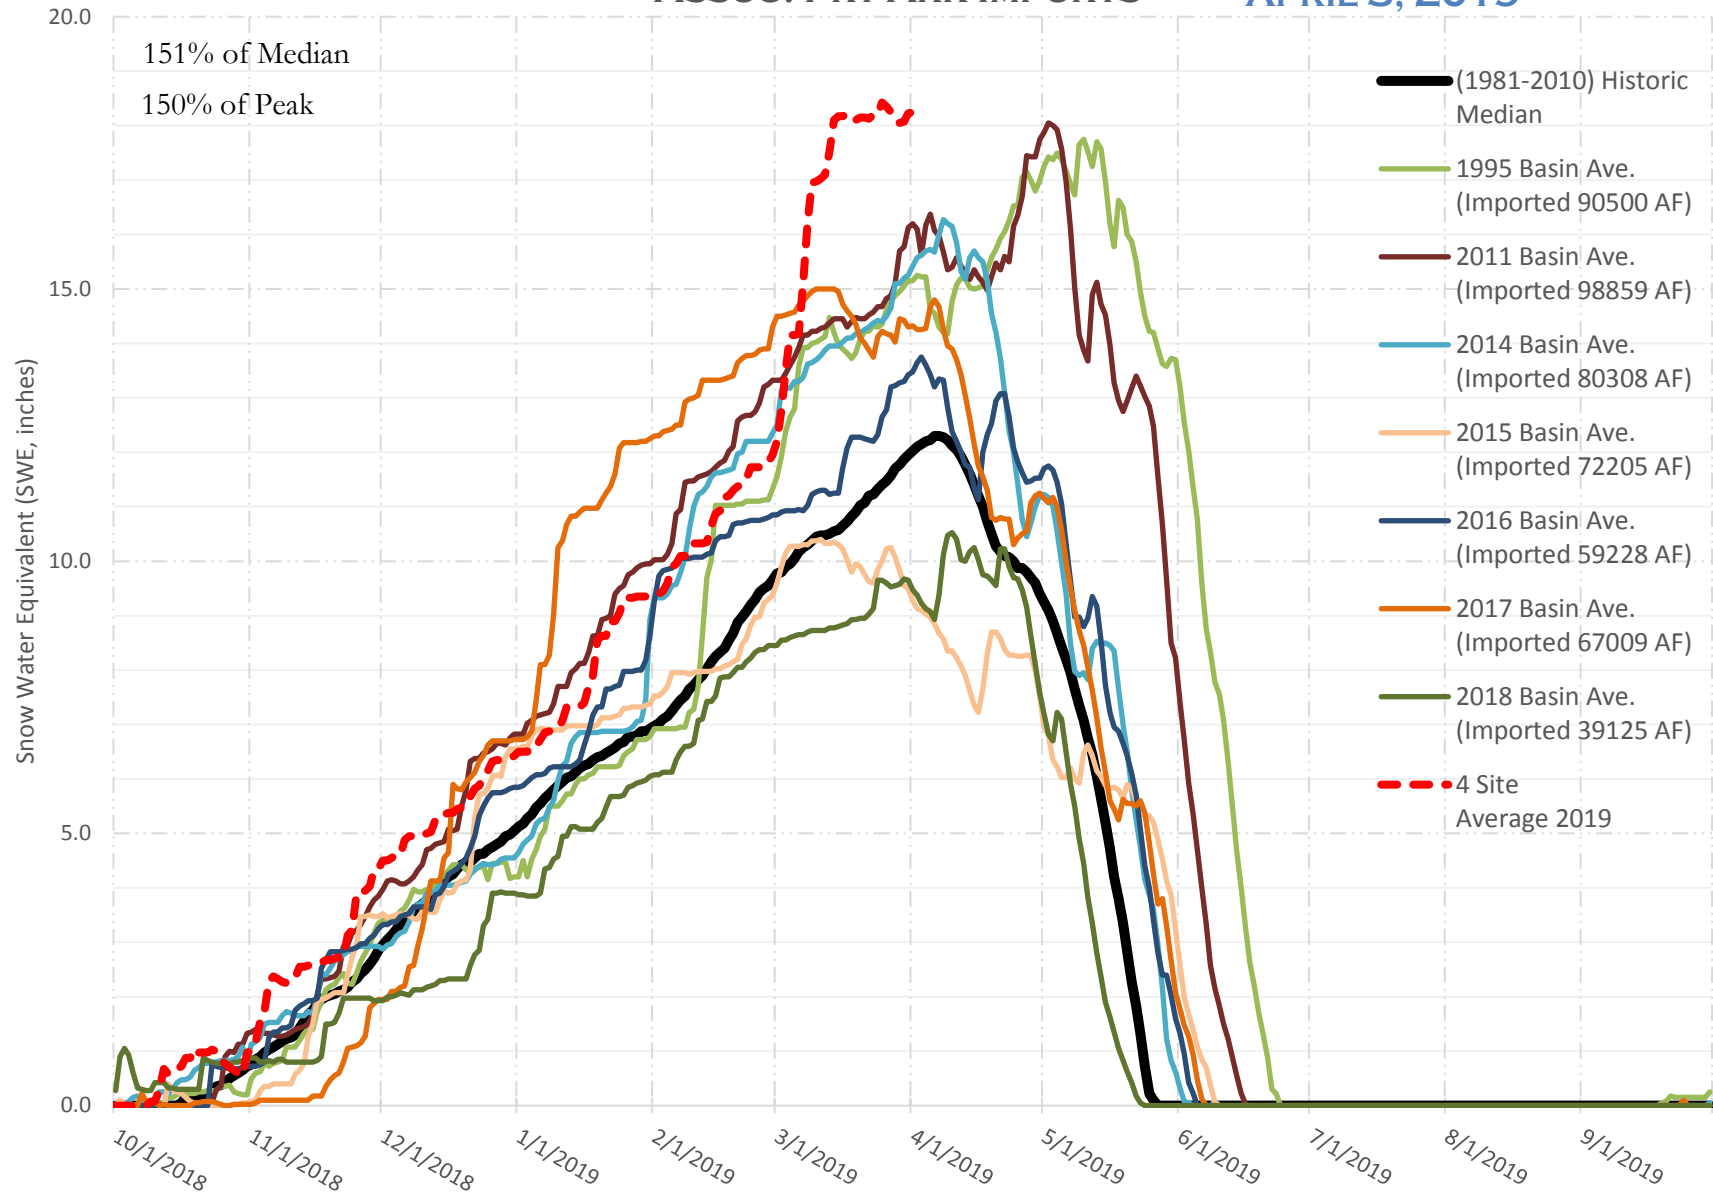

FRY-ARK COLLECTION BASIN SNOWPACK VS ANNUAL BASIN AVERAGE W/ ASSOC. FRY-ARK IMPORTS

APRIL 3, 2019

FRY-ARK COLLECTION BASIN SNOWPACK W/ INDIVIDUAL SITES APRIL 3, 2019

UPPER ARK BASIN SNOWPACK VS ANNUAL BASIN AVERAGE W/ ASSOC. FRY- ARK IMPORTS

APRIL 3, 2019

UPPER ARK BASIN SNOWPACK W/ INDIVIDUAL SITES APRIL 3, 2019