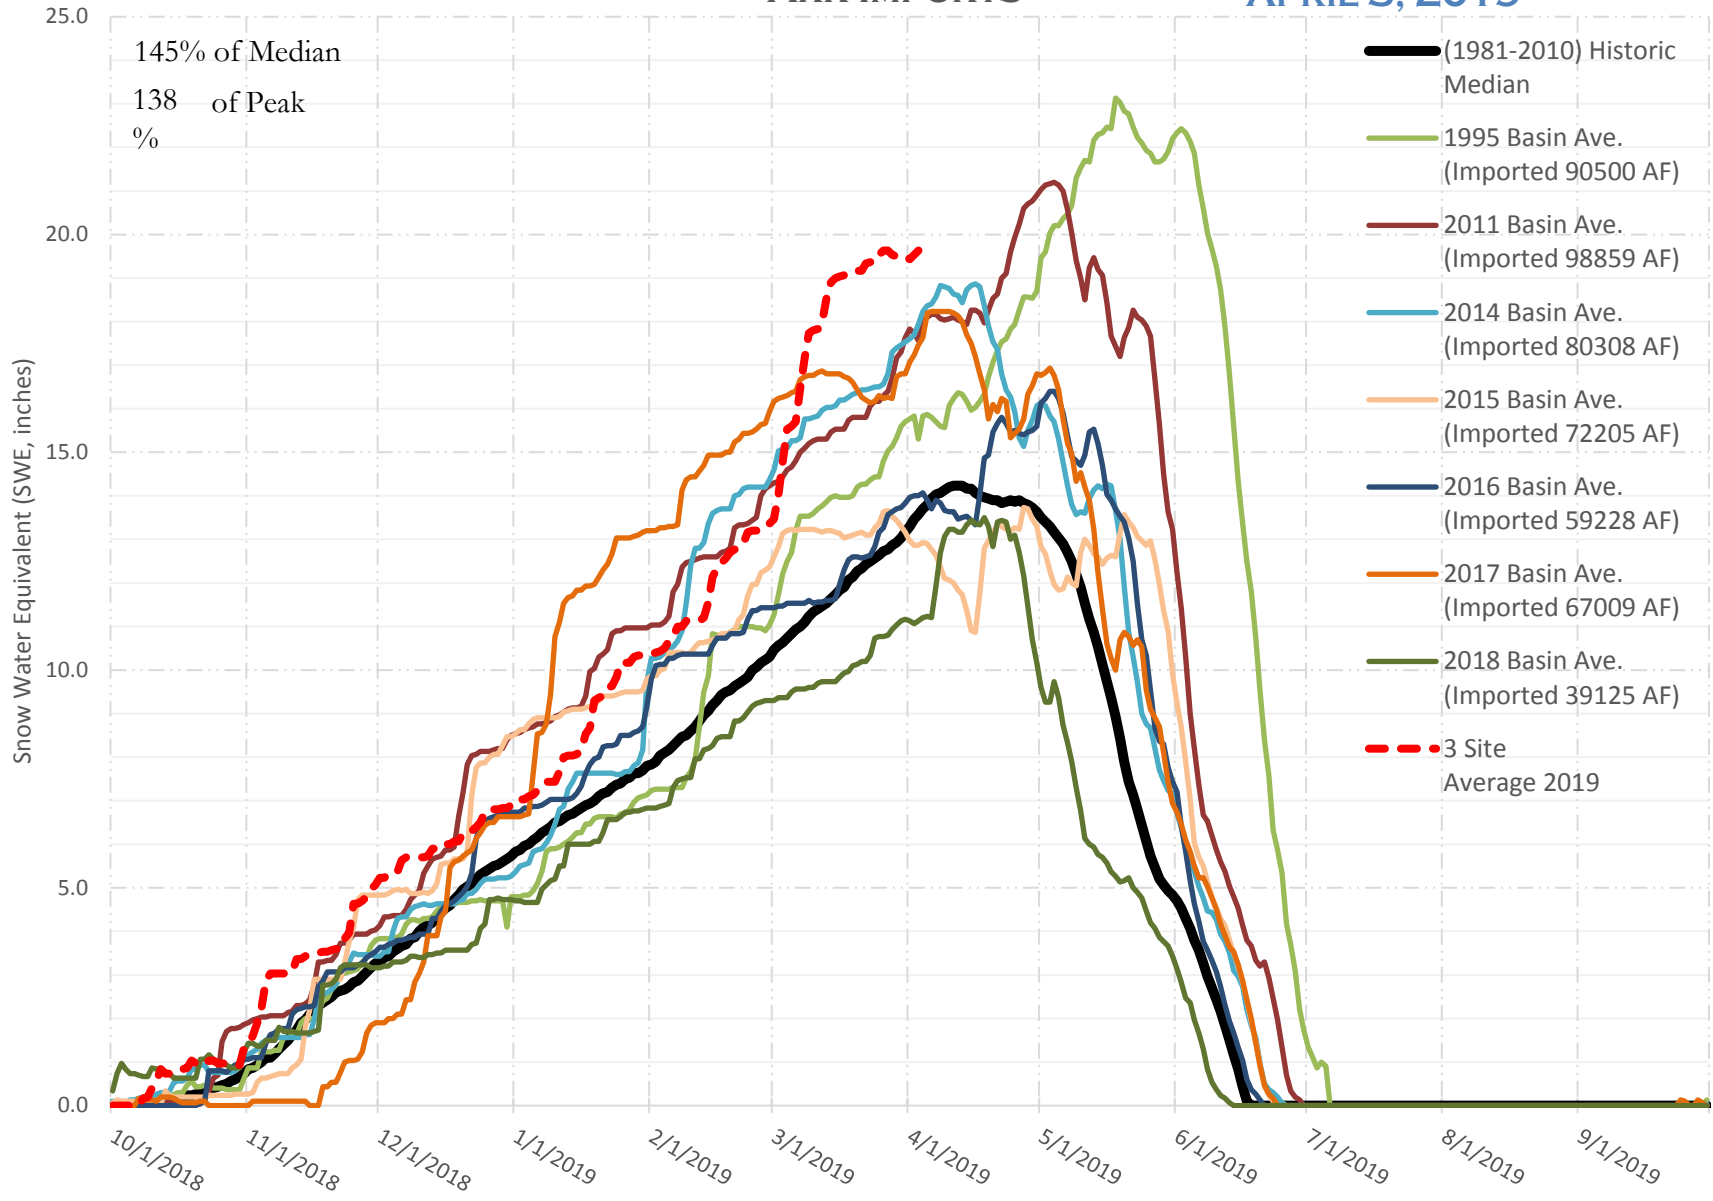

FRY-ARK COLLECTION BASIN SNOWPACK VS ANNUAL BASIN AVERAGE W/ ASSOC. FRY-ARK IMPORTS

APRIL 3, 2019

FRY-ARK COLLECTION BASIN SNOWPACK W/ INDIVIDUAL SITES APRIL 3, 2019

UPPER ARK BASIN SNOWPACK VS ANNUAL BASIN AVERAGE W/ ASSOC. FRY- ARK IMPORTS

APRIL 3, 2019

UPPER ARK BASIN SNOWPACK W/ INDIVIDUAL SITES APRIL 3, 2019