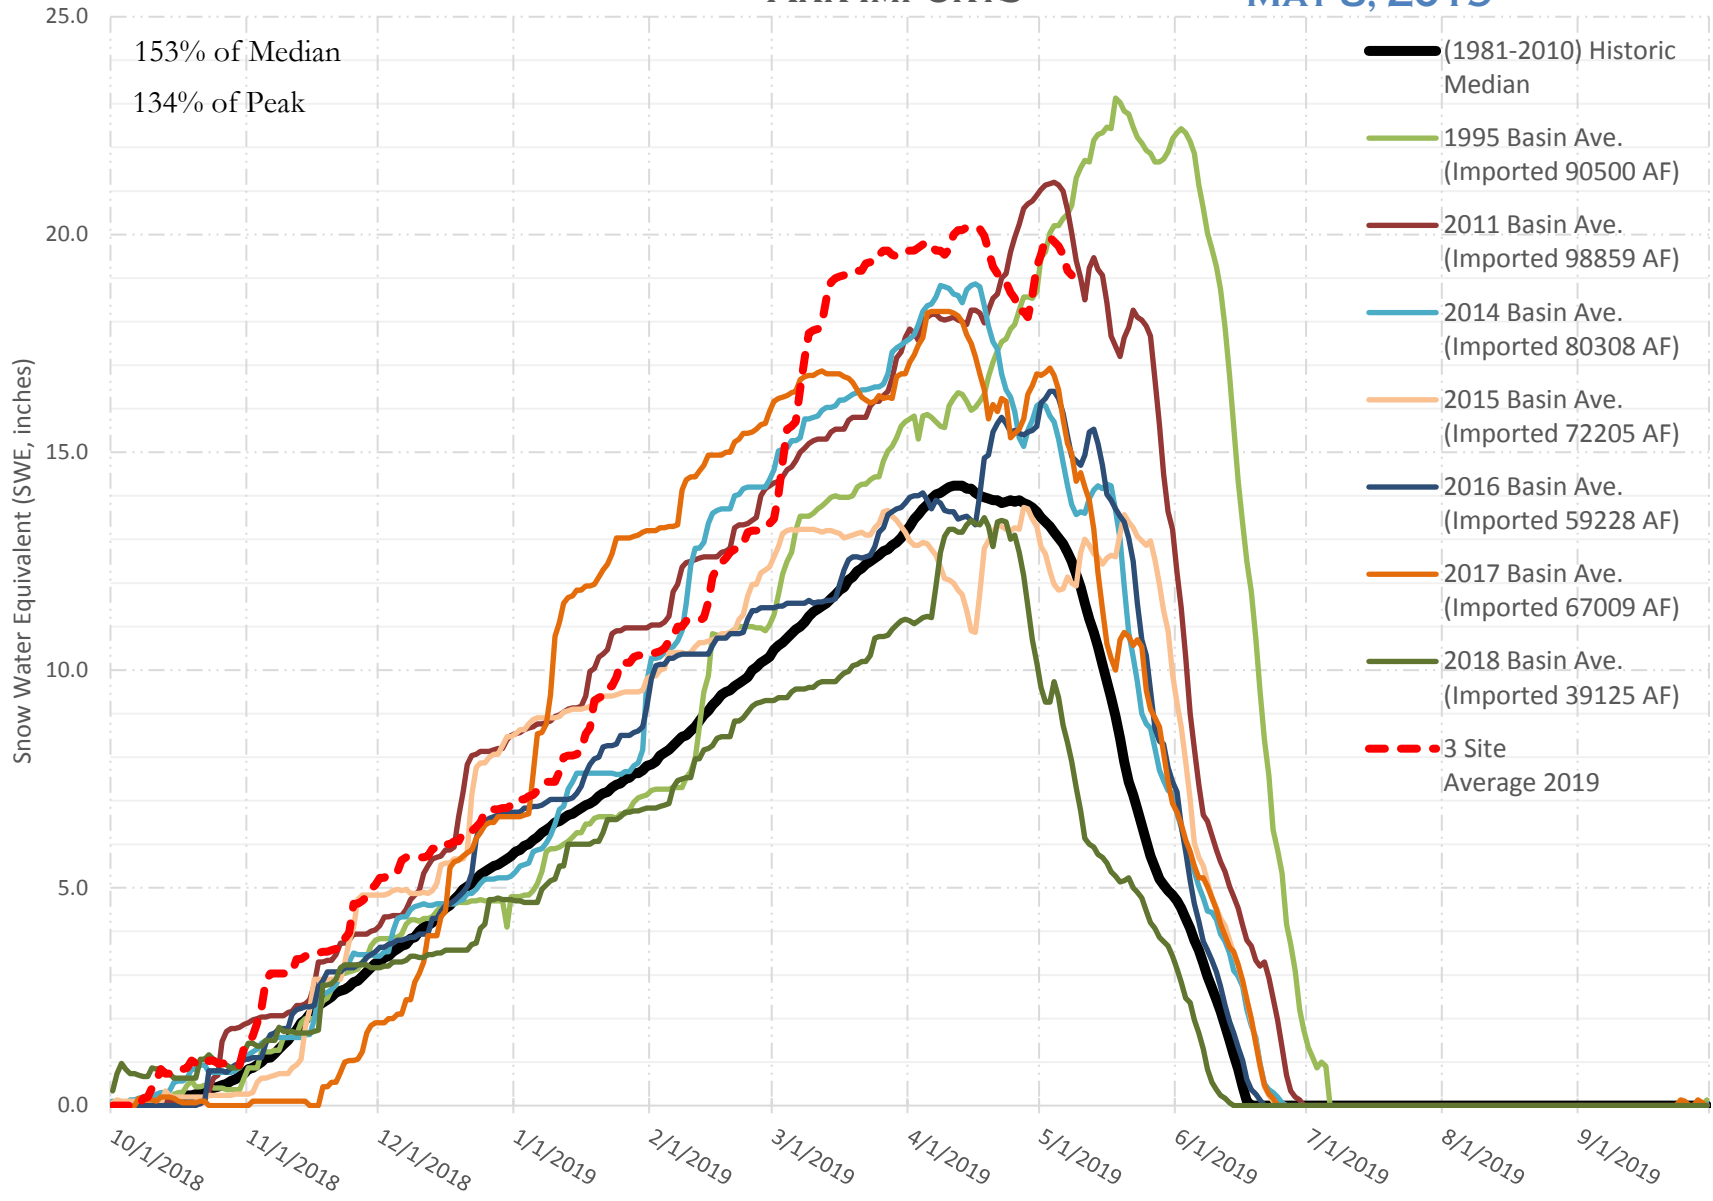

FRY-ARK COLLECTION BASIN SNOWPACK VS ANNUAL BASIN AVERAGE W/ ASSOC. FRY-ARK IMPORTS

MAY 8, 2019

FRY-ARK COLLECTION BASIN SNOWPACK W/ INDIVIDUAL SITES MAY 8, 2019

UPPER ARK BASIN SNOWPACK VS ANNUAL BASIN AVERAGE W/ ASSOC. FRY- ARK IMPORTS

MAY 8, 2019

UPPER ARK BASIN SNOWPACK W/ INDIVIDUAL SITES MAY 8, 2019