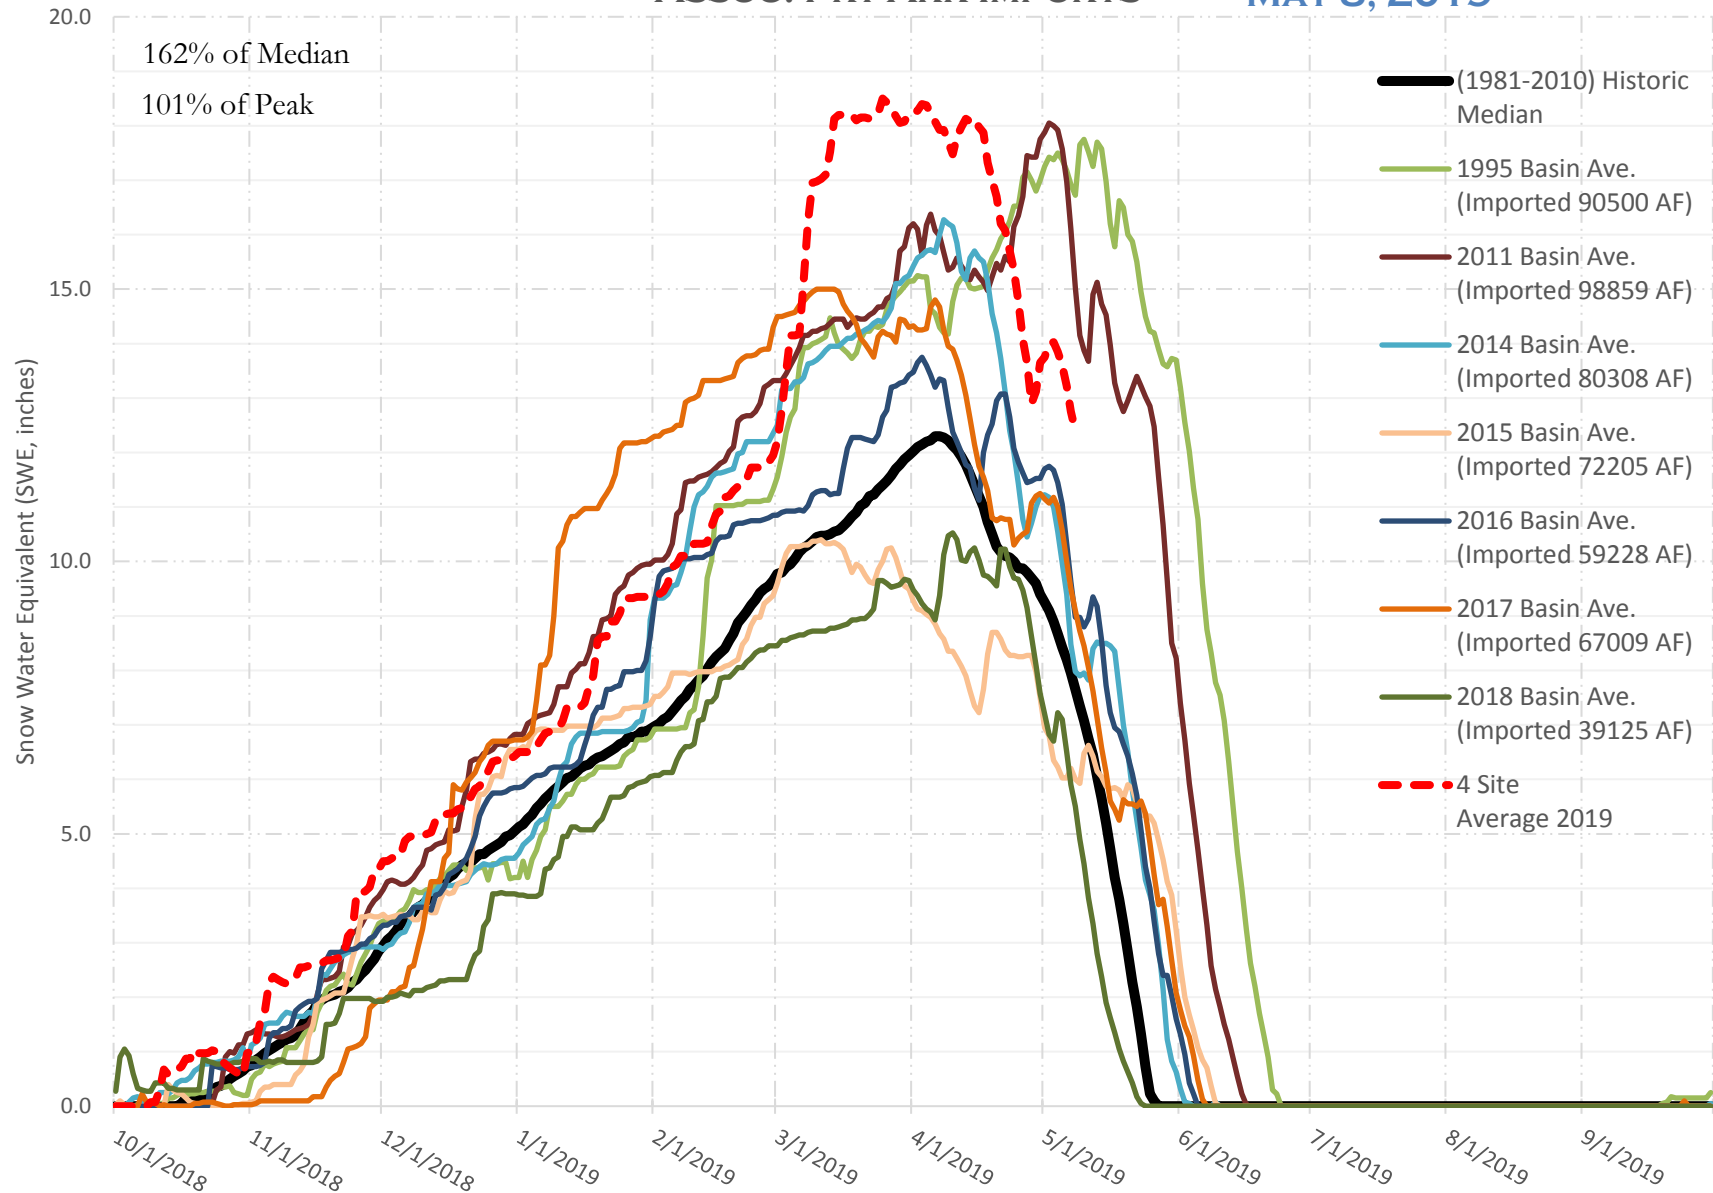

FRY-ARK COLLECTION BASIN SNOWPACK VS ANNUAL BASIN AVERAGE W/ ASSOC. FRY-ARK IMPORTS

MAY 8, 2019

FRY-ARK COLLECTION BASIN SNOWPACK W/ INDIVIDUAL SITES MAY 8, 2019

UPPER ARK BASIN SNOWPACK VS ANNUAL BASIN AVERAGE W/ ASSOC. FRY- ARK IMPORTS

MAY 8, 2019

UPPER ARK BASIN SNOWPACK W/ INDIVIDUAL SITES MAY 8, 2019