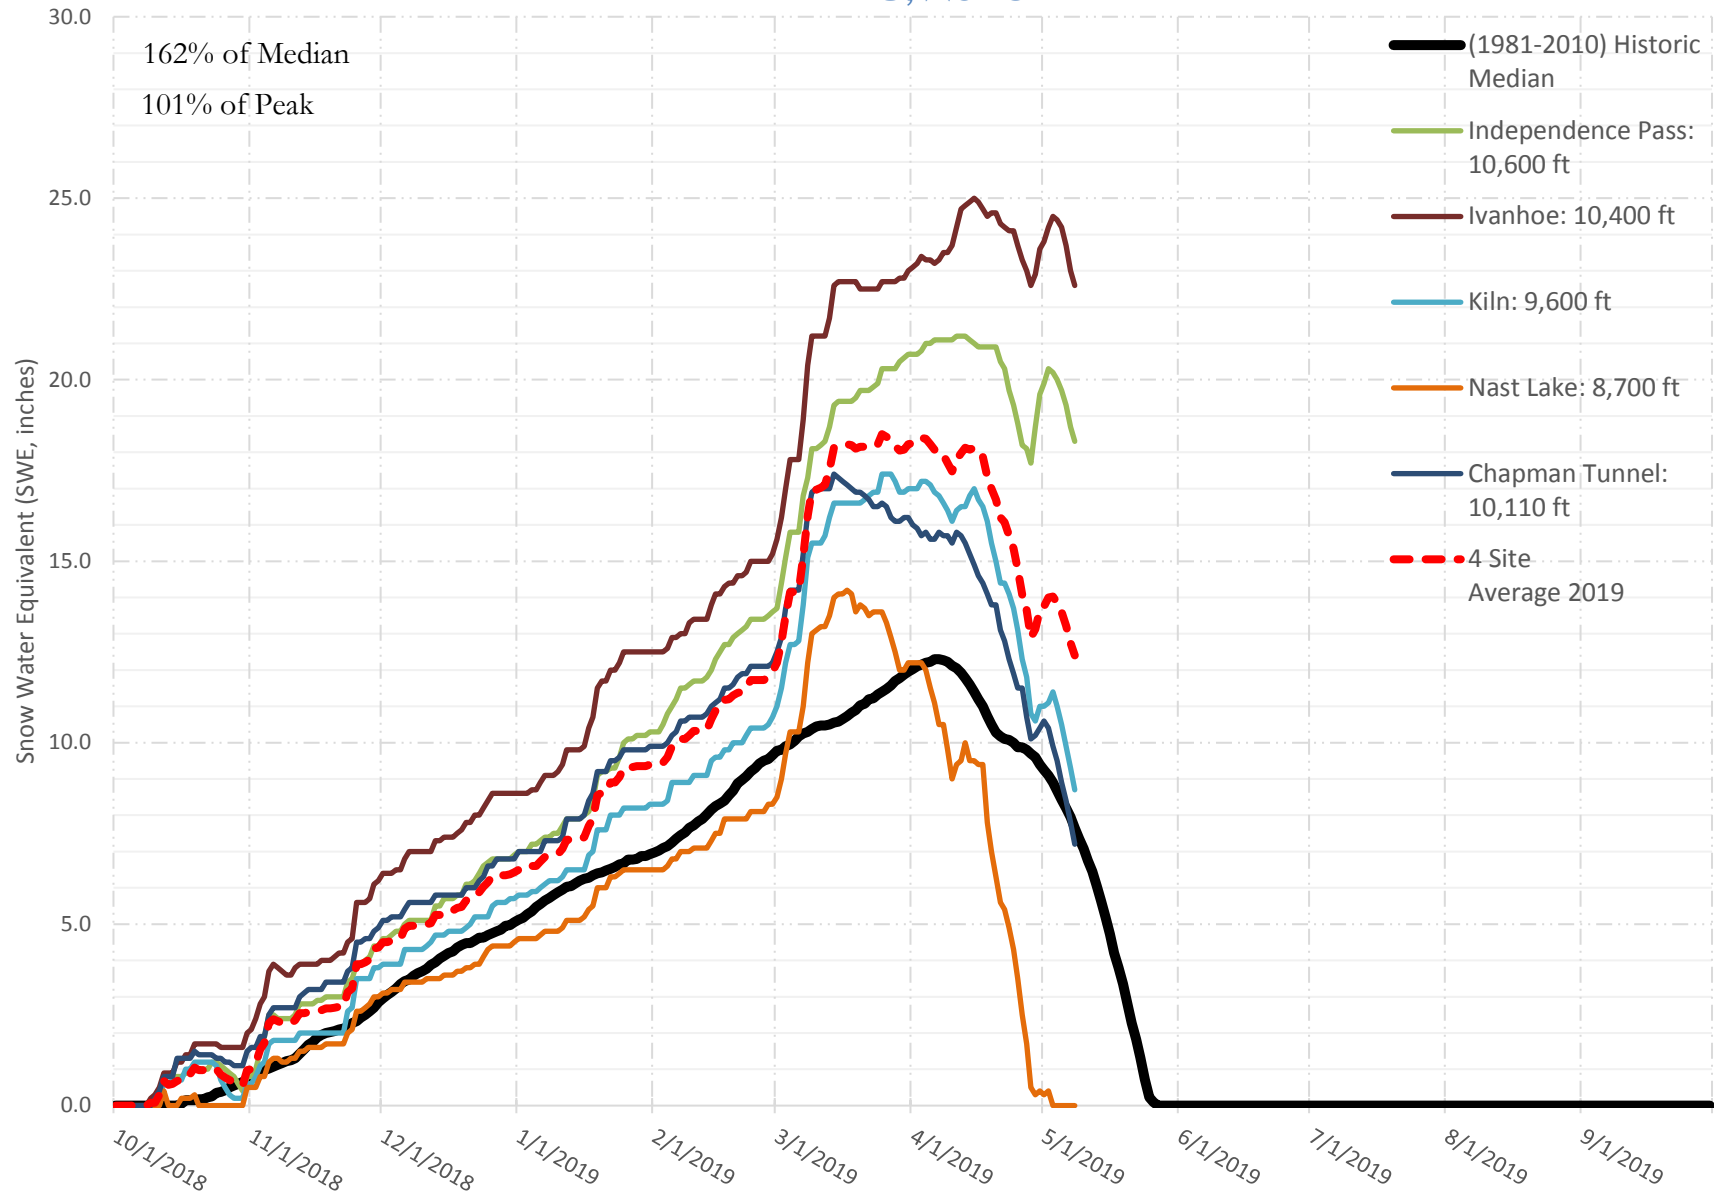

FRY-ARK COLLECTION BASIN SNOWPACK VS ANNUAL BASIN AVERAGE W/ ASSOC. FRY-ARK IMPORTS

MAY 8, 2019

FRY-ARK COLLECTION BASIN SNOWPACK W/ INDIVIDUAL SITES MAY 8, 2019

UPPER ARK BASIN SNOWPACK VS ANNUAL BASIN AVERAGE W/ ASSOC. FRY- ARK IMPORTS

MAY 8, 2019

UPPER ARK BASIN SNOWPACK W/ INDIVIDUAL SITES MAY 8, 2019