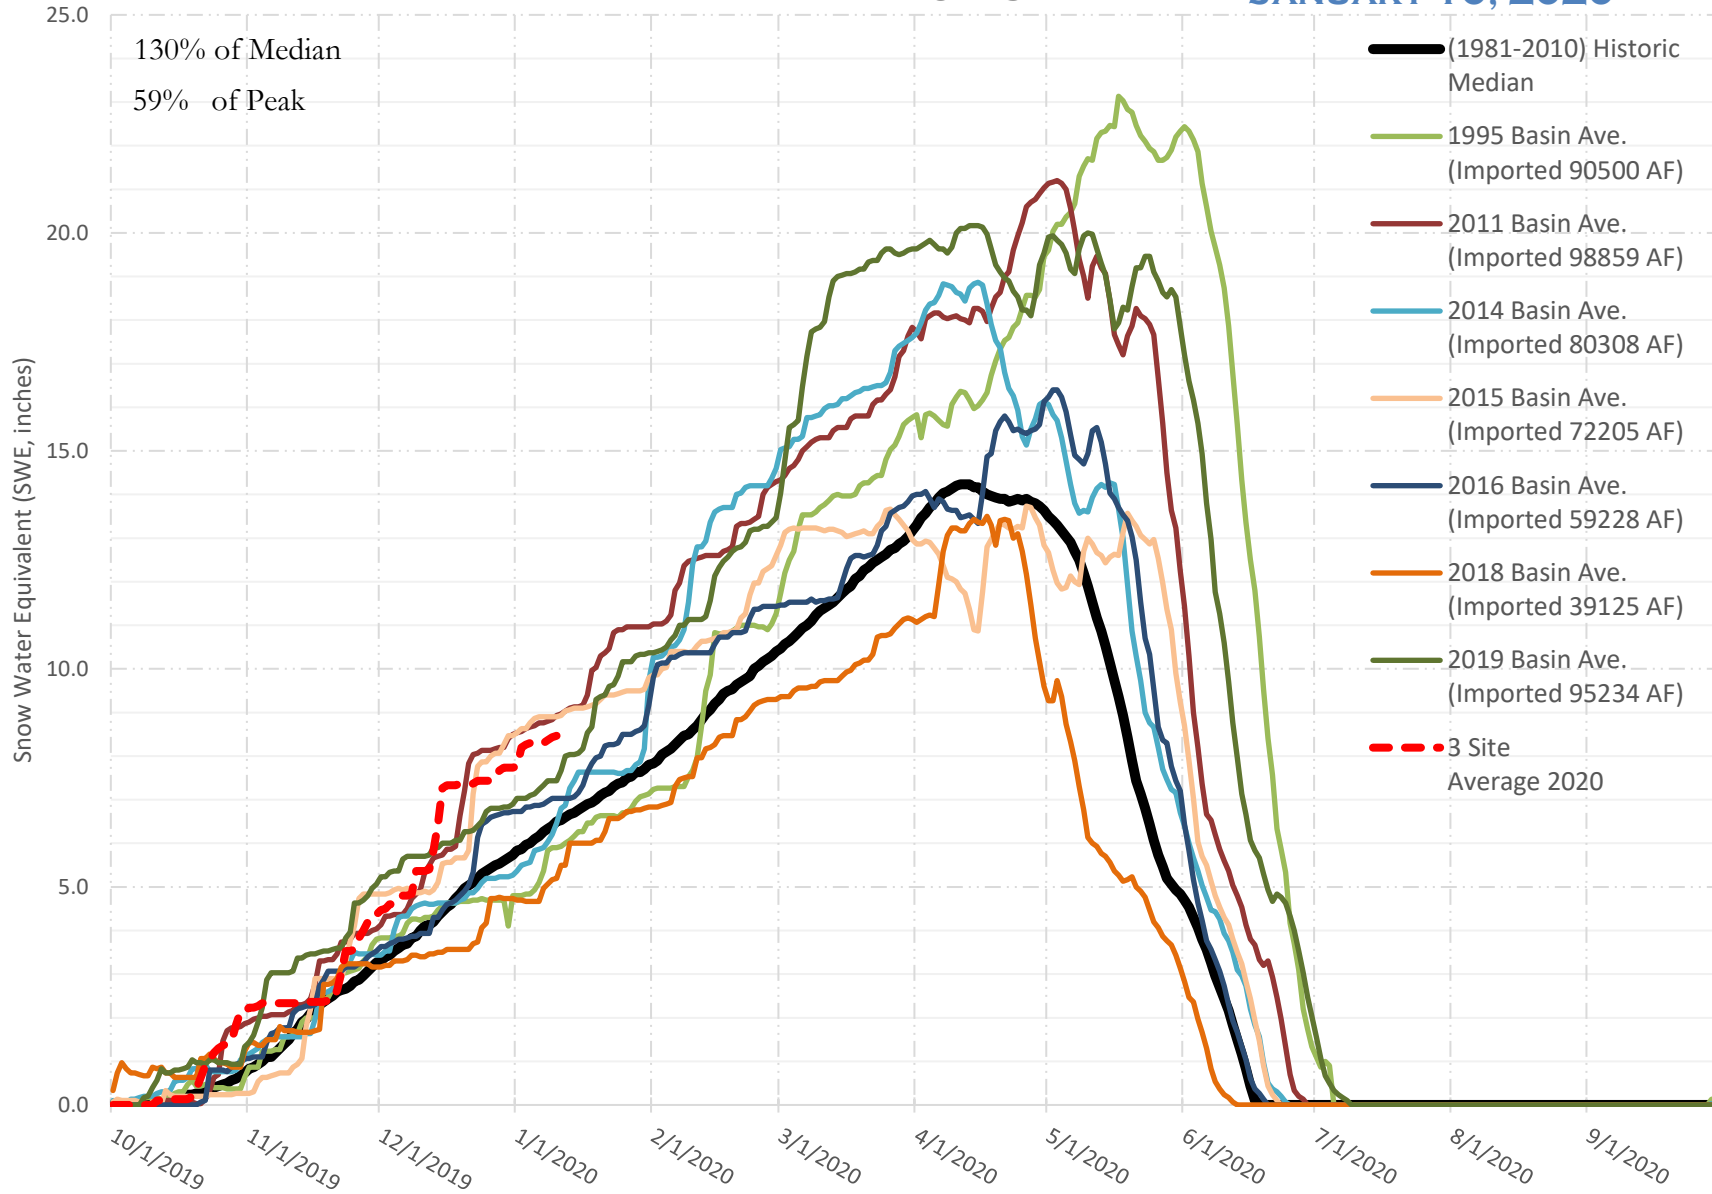

FRY-ARK COLLECTION BASIN SNOWPACK VS ANNUAL BASIN AVERAGE W/ ASSOC. FRY-ARK IMPORTS

JANUARY 10, 2020

FRY-ARK COLLECTION BASIN SNOWPACK W/ INDIVIDUAL SITES JANUARY 10, 2020

UPPER ARK BASIN SNOWPACK VS ANNUAL BASIN AVERAGE W/ ASSOC. FRY- ARK IMPORTS

JANUARY 10, 2020

UPPER ARK BASIN SNOWPACK W/ INDIVIDUAL SITES JANUARY 10, 2020