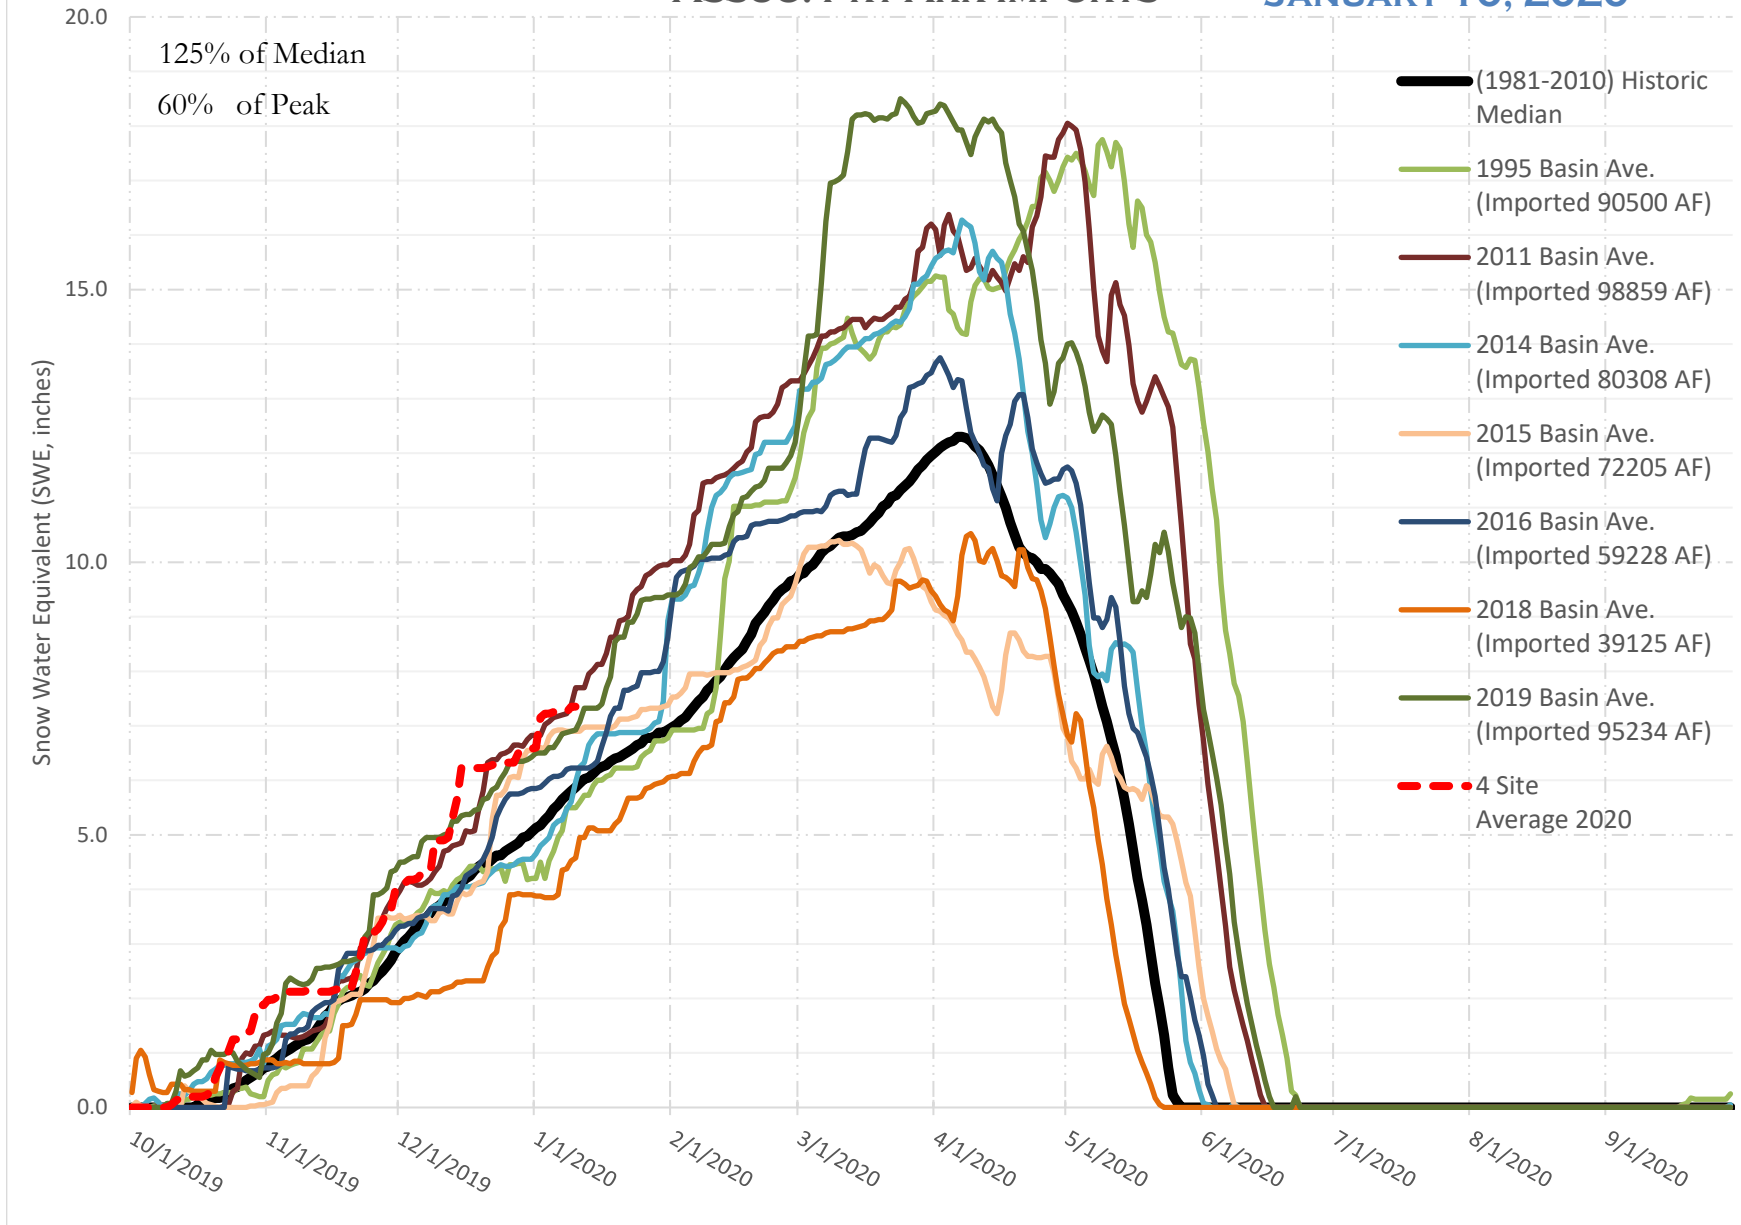

FRY-ARK COLLECTION BASIN SNOWPACK VS ANNUAL BASIN AVERAGE W/ ASSOC. FRY-ARK IMPORTS

JANUARY 10, 2020

FRY-ARK COLLECTION BASIN SNOWPACK W/ INDIVIDUAL SITES JANUARY 10, 2020

UPPER ARK BASIN SNOWPACK VS ANNUAL BASIN AVERAGE W/ ASSOC. FRY- ARK IMPORTS

JANUARY 10, 2020

UPPER ARK BASIN SNOWPACK W/ INDIVIDUAL SITES JANUARY 10, 2020