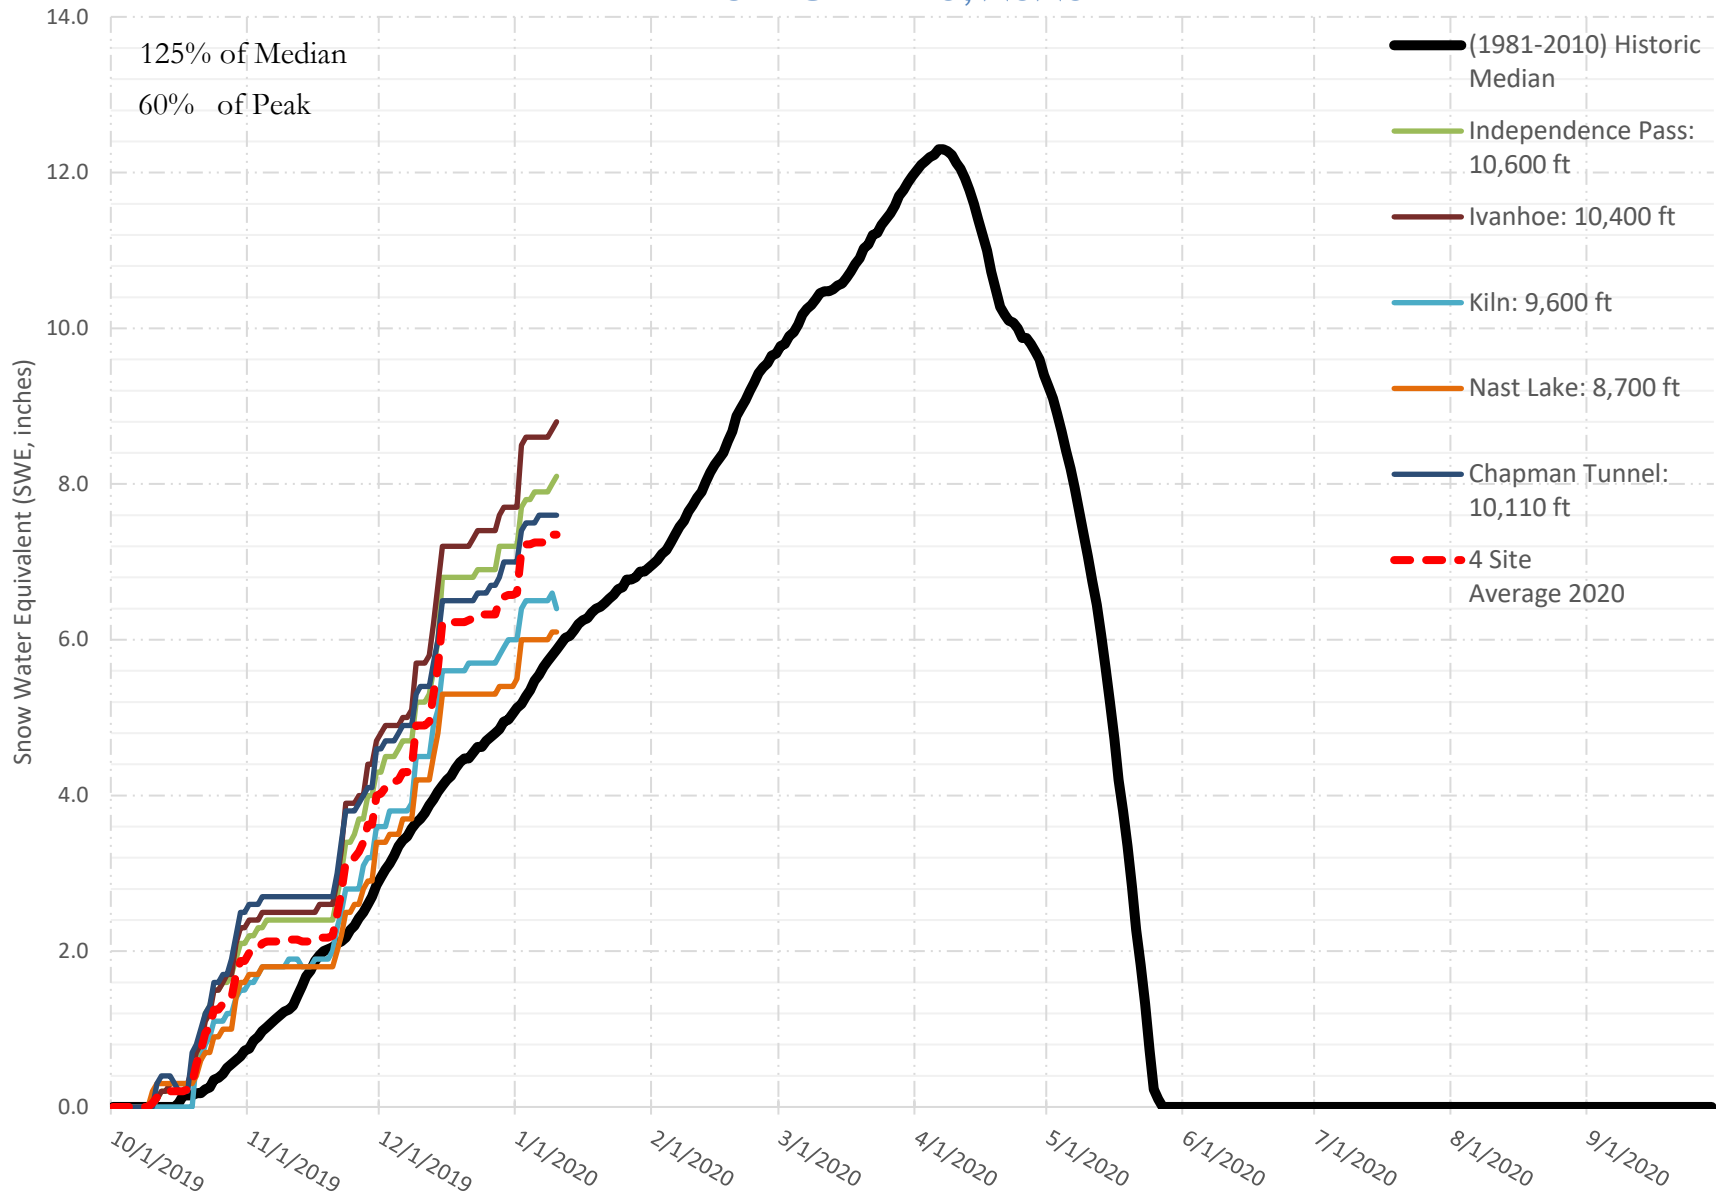

FRY-ARK COLLECTION BASIN SNOWPACK VS ANNUAL BASIN AVERAGE W/ ASSOC. FRY-ARK IMPORTS

JANUARY 10, 2020

FRY-ARK COLLECTION BASIN SNOWPACK W/ INDIVIDUAL SITES JANUARY 10, 2020

UPPER ARK BASIN SNOWPACK VS ANNUAL BASIN AVERAGE W/ ASSOC. FRY- ARK IMPORTS

JANUARY 10, 2020

UPPER ARK BASIN SNOWPACK W/ INDIVIDUAL SITES JANUARY 10, 2020