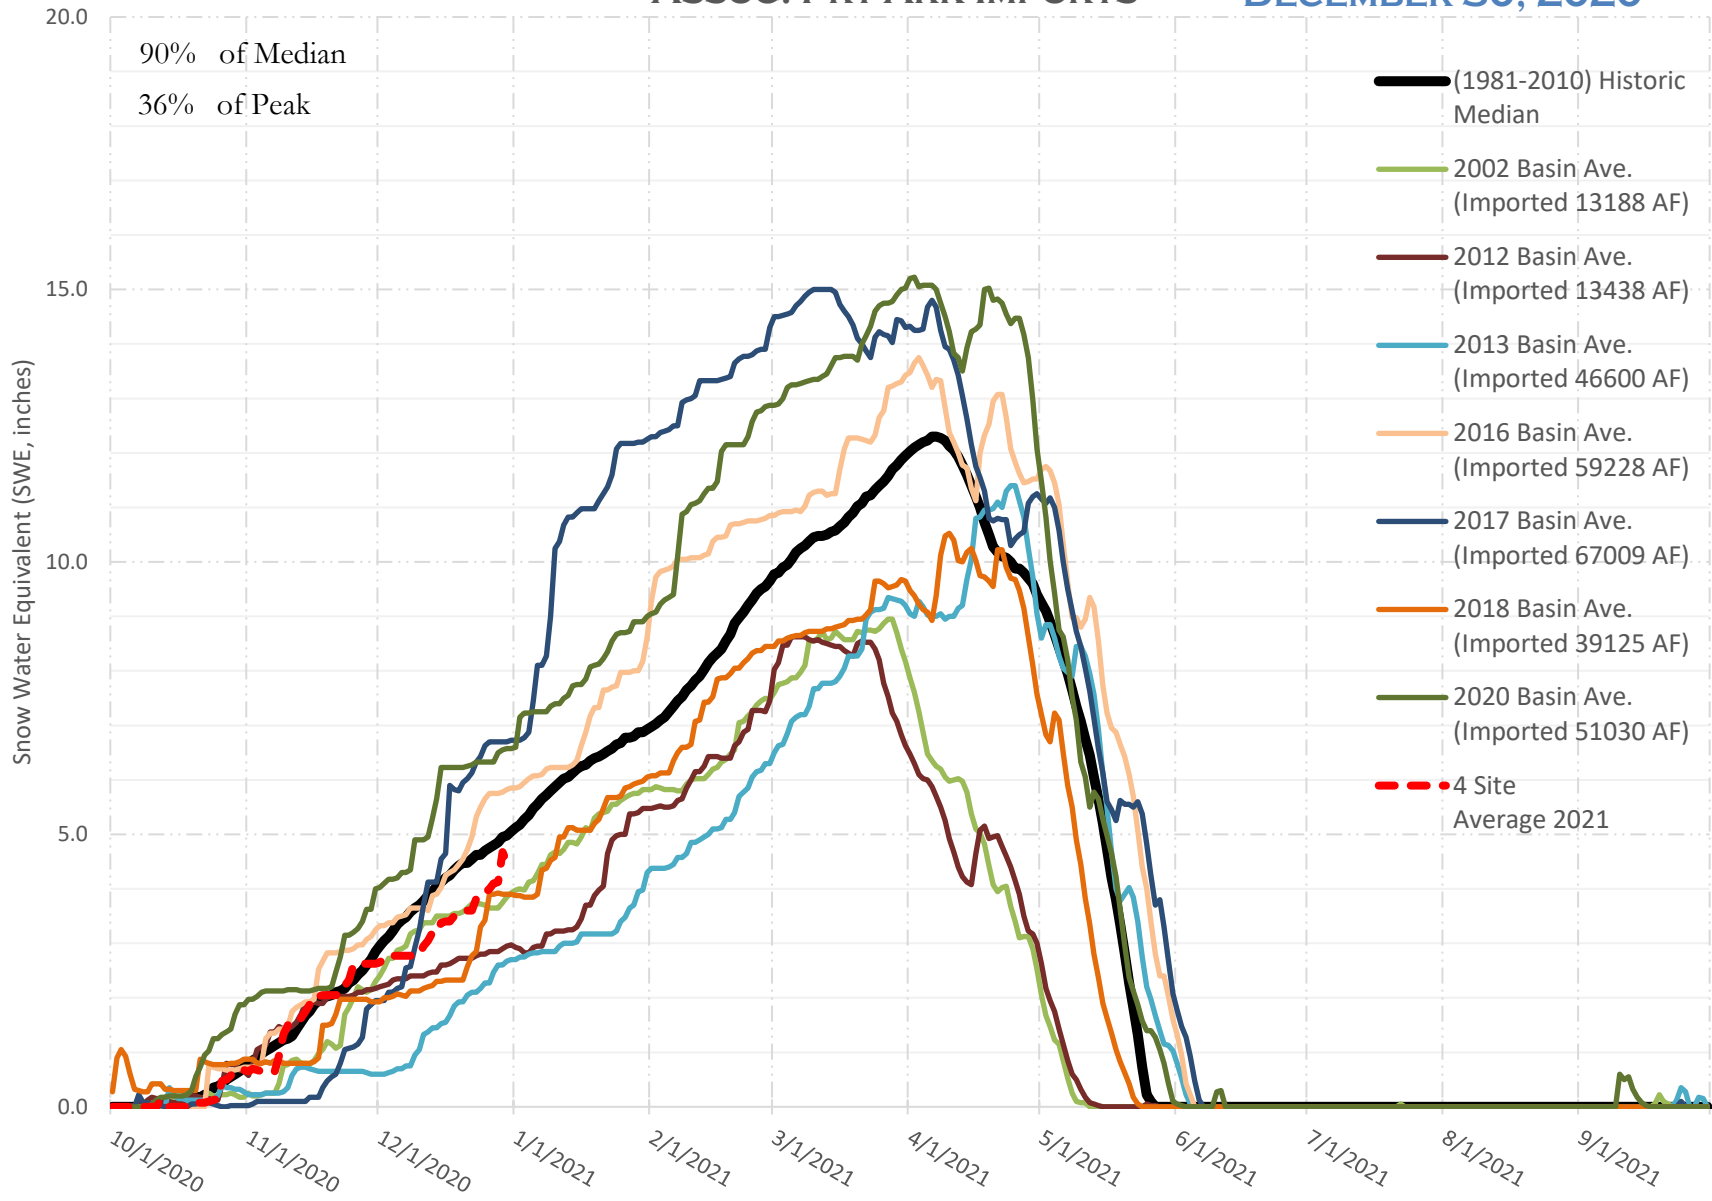

FRY-ARK COLLECTION BASIN SNOWPACK VS ANNUAL BASIN AVERAGE W/ ASSOC. FRY-ARK IMPORTS DECEMBER 30, 2020

FRY-ARK COLLECTION BASIN SNOWPACK W/ INDIVIDUAL SITES DECEMBER 30, 2020

UPPER ARK BASIN SNOWPACK VS ANNUAL BASIN AVERAGE W/ ASSOC. FRY- ARK IMPORTS

DECEMBER 30, 2020

UPPER ARK BASIN SNOWPACK W/ INDIVIDUAL SITES DECEMBER 30, 2020