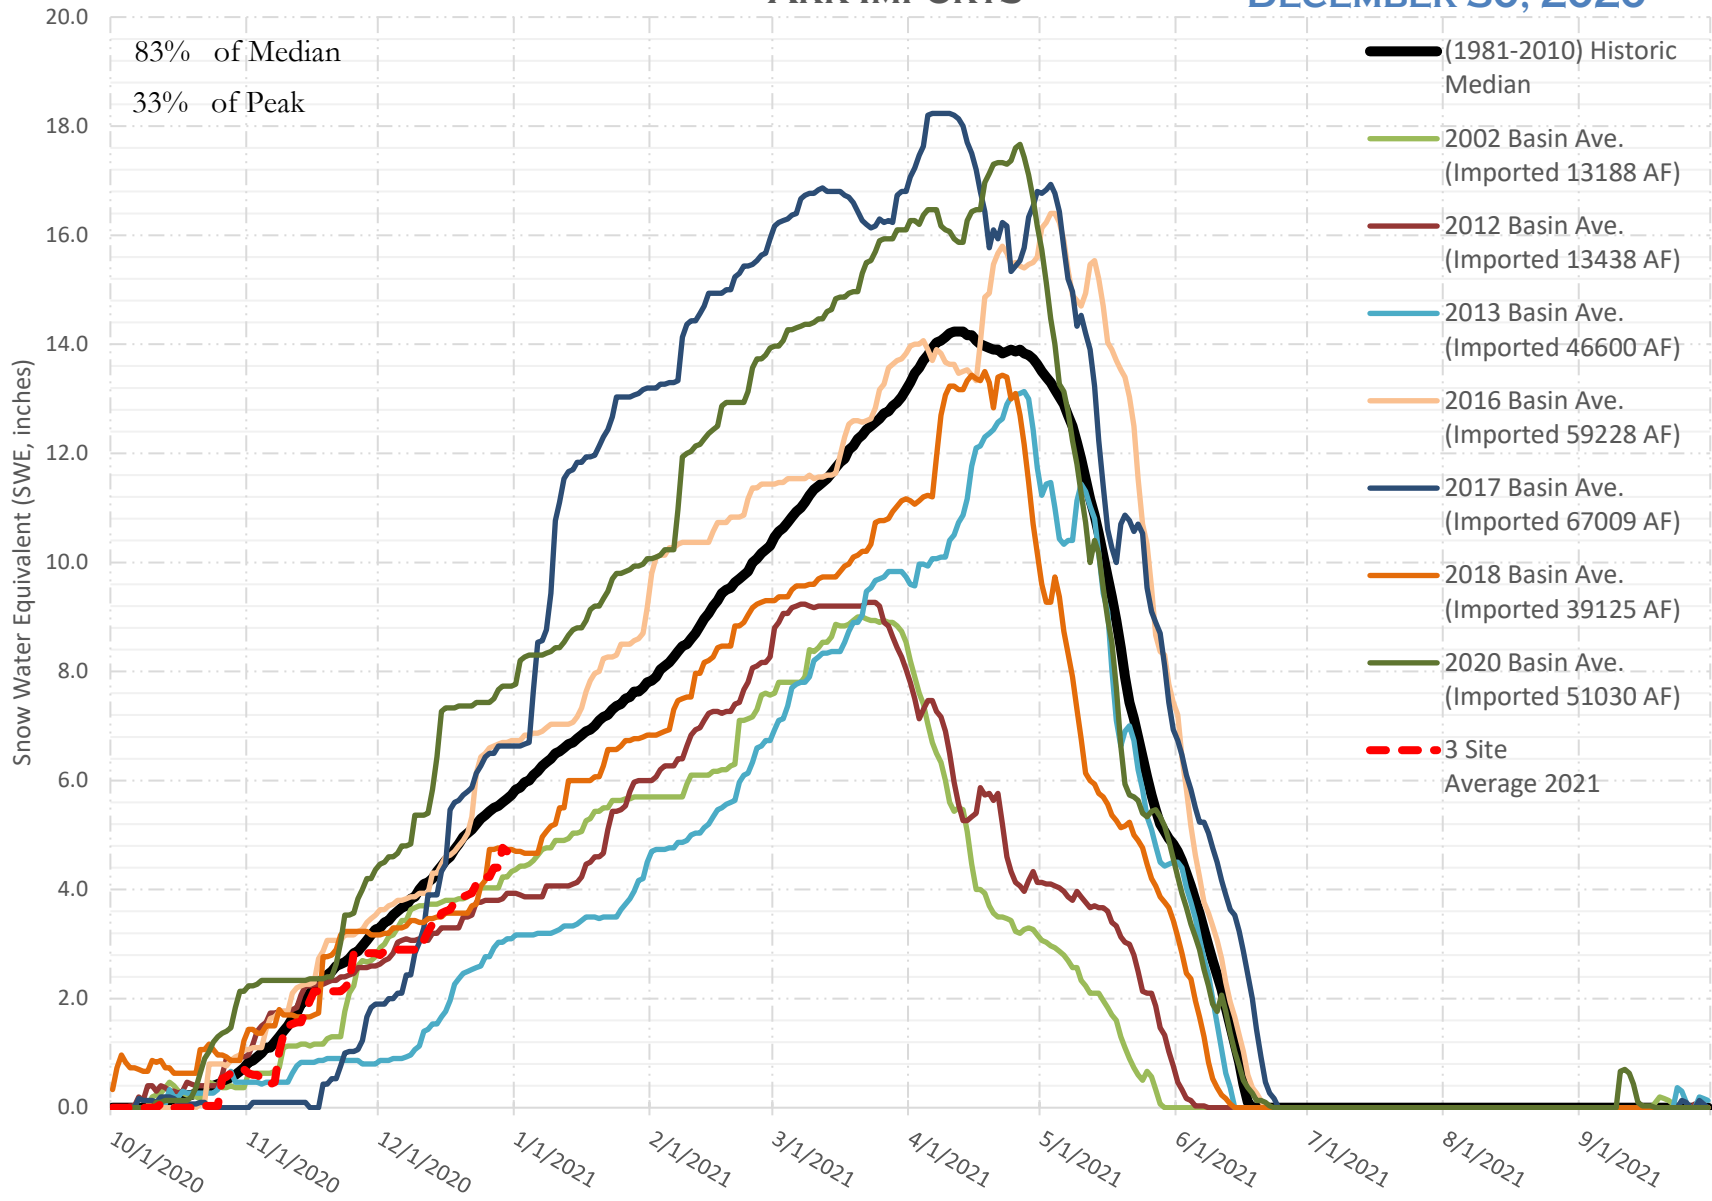

FRY-ARK COLLECTION BASIN SNOWPACK VS ANNUAL BASIN AVERAGE W/ ASSOC. FRY-ARK IMPORTS DECEMBER 30, 2020

FRY-ARK COLLECTION BASIN SNOWPACK W/ INDIVIDUAL SITES DECEMBER 30, 2020

UPPER ARK BASIN SNOWPACK VS ANNUAL BASIN AVERAGE W/ ASSOC. FRY- ARK IMPORTS

DECEMBER 30, 2020

UPPER ARK BASIN SNOWPACK W/ INDIVIDUAL SITES DECEMBER 30, 2020