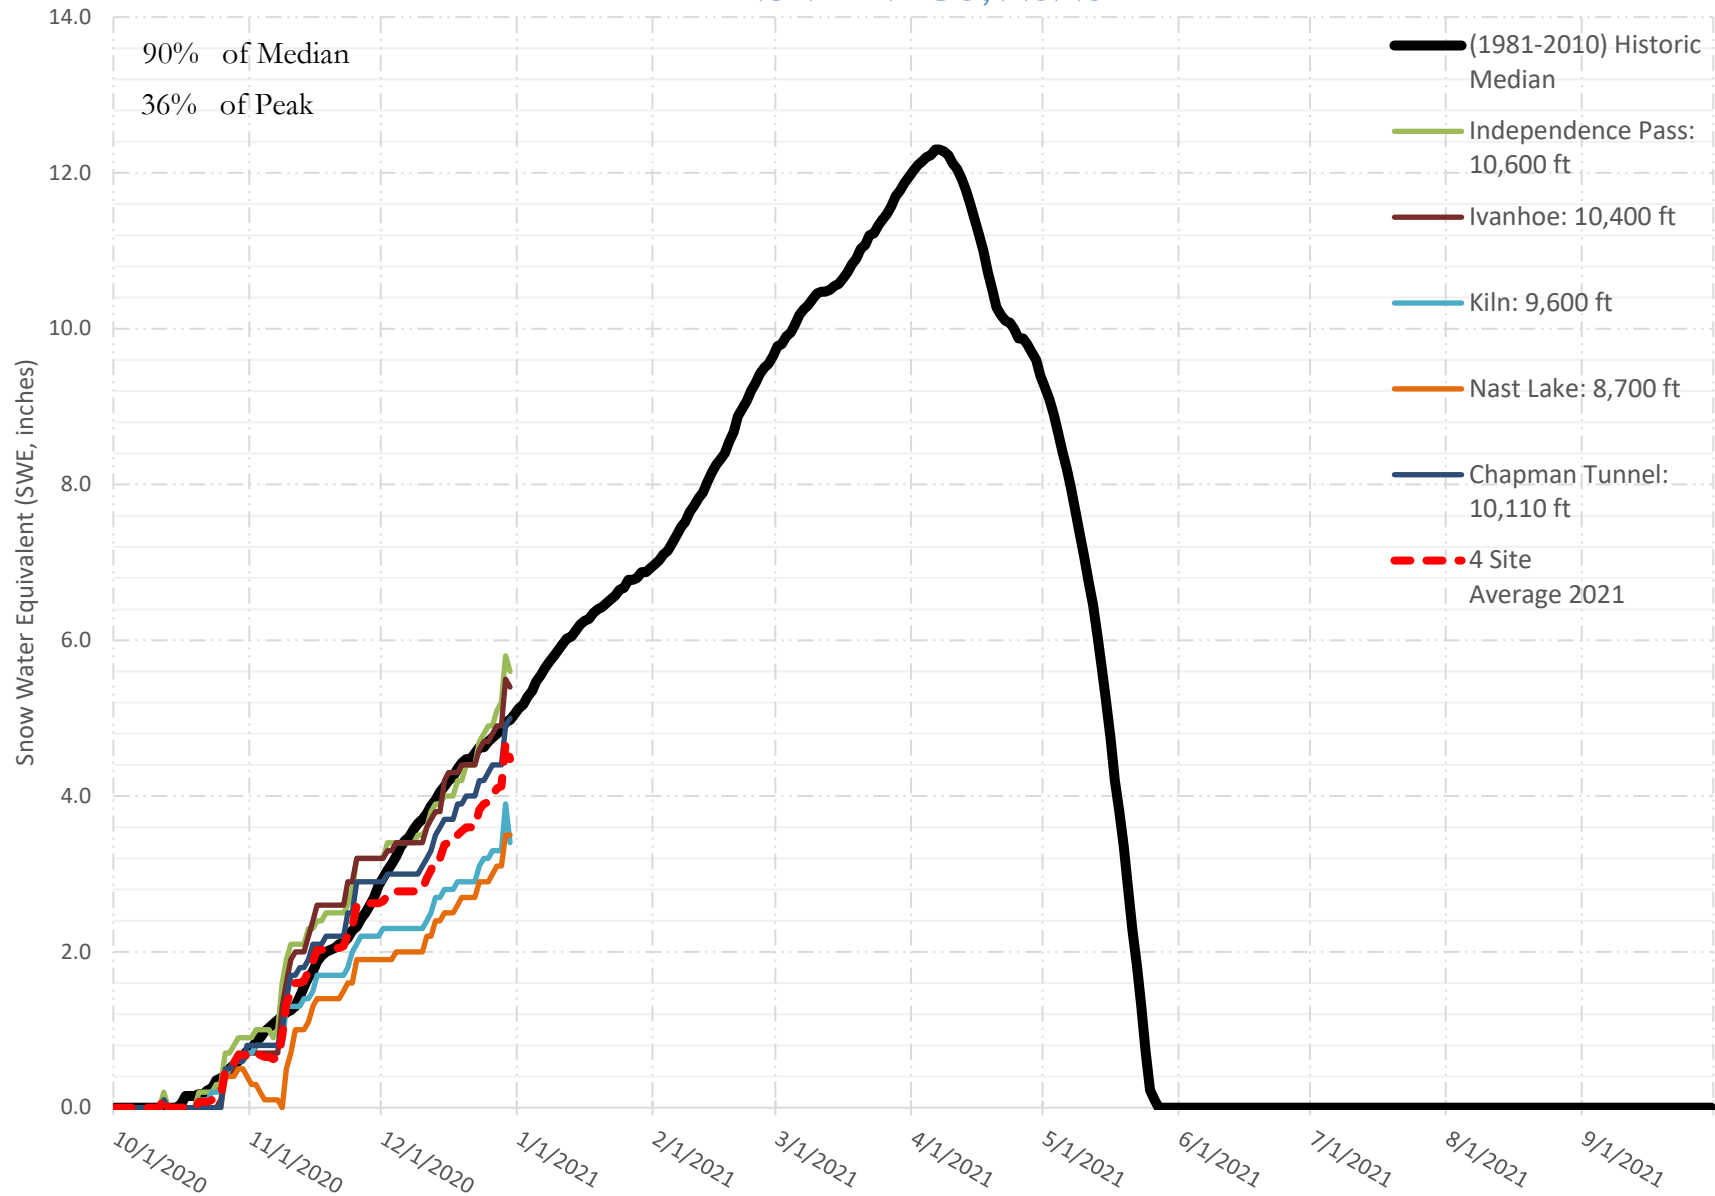

FRY-ARK COLLECTION BASIN SNOWPACK VS ANNUAL BASIN AVERAGE W/ ASSOC. FRY-ARK IMPORTS DECEMBER 30, 2020

FRY-ARK COLLECTION BASIN SNOWPACK W/ INDIVIDUAL SITES DECEMBER 30, 2020

UPPER ARK BASIN SNOWPACK VS ANNUAL BASIN AVERAGE W/ ASSOC. FRY- ARK IMPORTS

DECEMBER 30, 2020

UPPER ARK BASIN SNOWPACK W/ INDIVIDUAL SITES DECEMBER 30, 2020