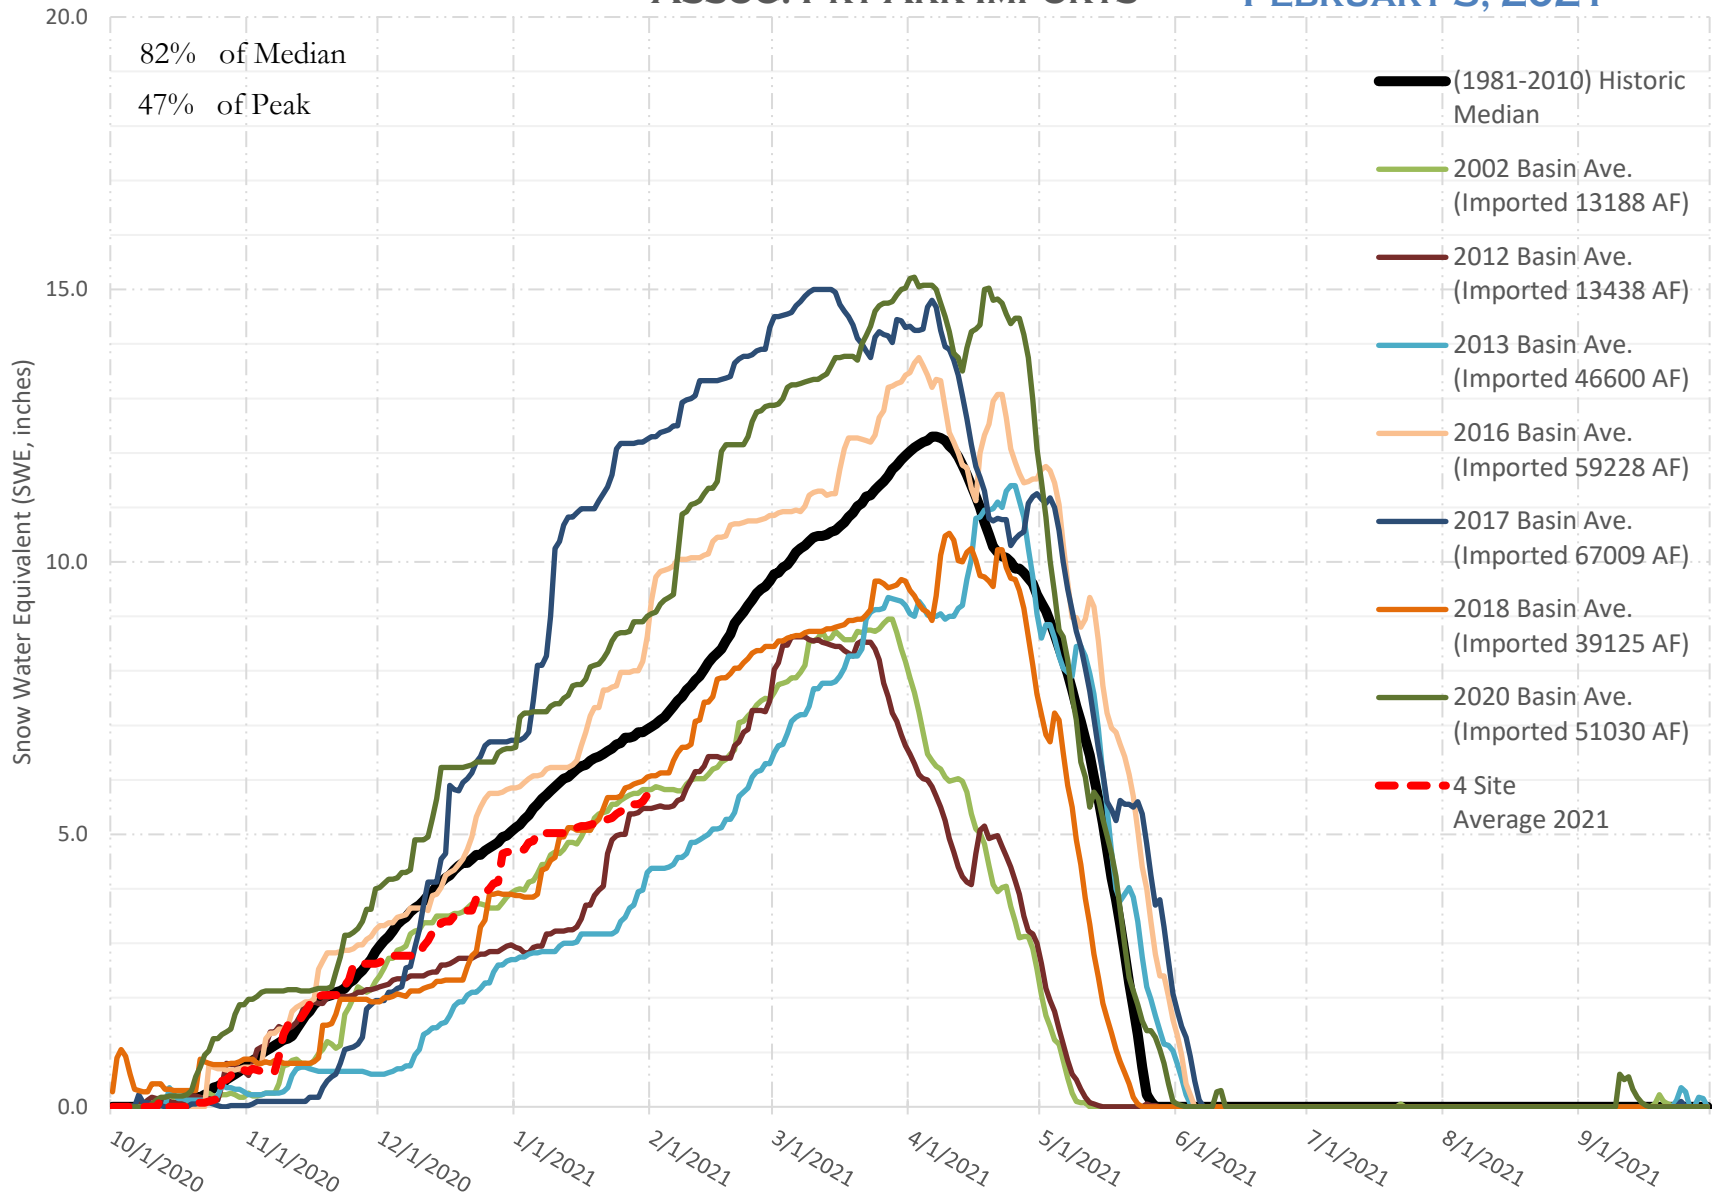

FRY-ARK COLLECTION BASIN SNOWPACK VS ANNUAL BASIN AVERAGE W/ ASSOC. FRY-ARK IMPORTS

FEBRUARY 3, 2021

FRY-ARK COLLECTION BASIN SNOWPACK W/ INDIVIDUAL SITES FEBRUARY 3, 2021

UPPER ARK BASIN SNOWPACK VS ANNUAL BASIN AVERAGE W/ ASSOC. FRY- ARK IMPORTS

FEBRUARY 3, 2021

UPPER ARK BASIN SNOWPACK W/ INDIVIDUAL SITES FEBRUARY 3, 2021