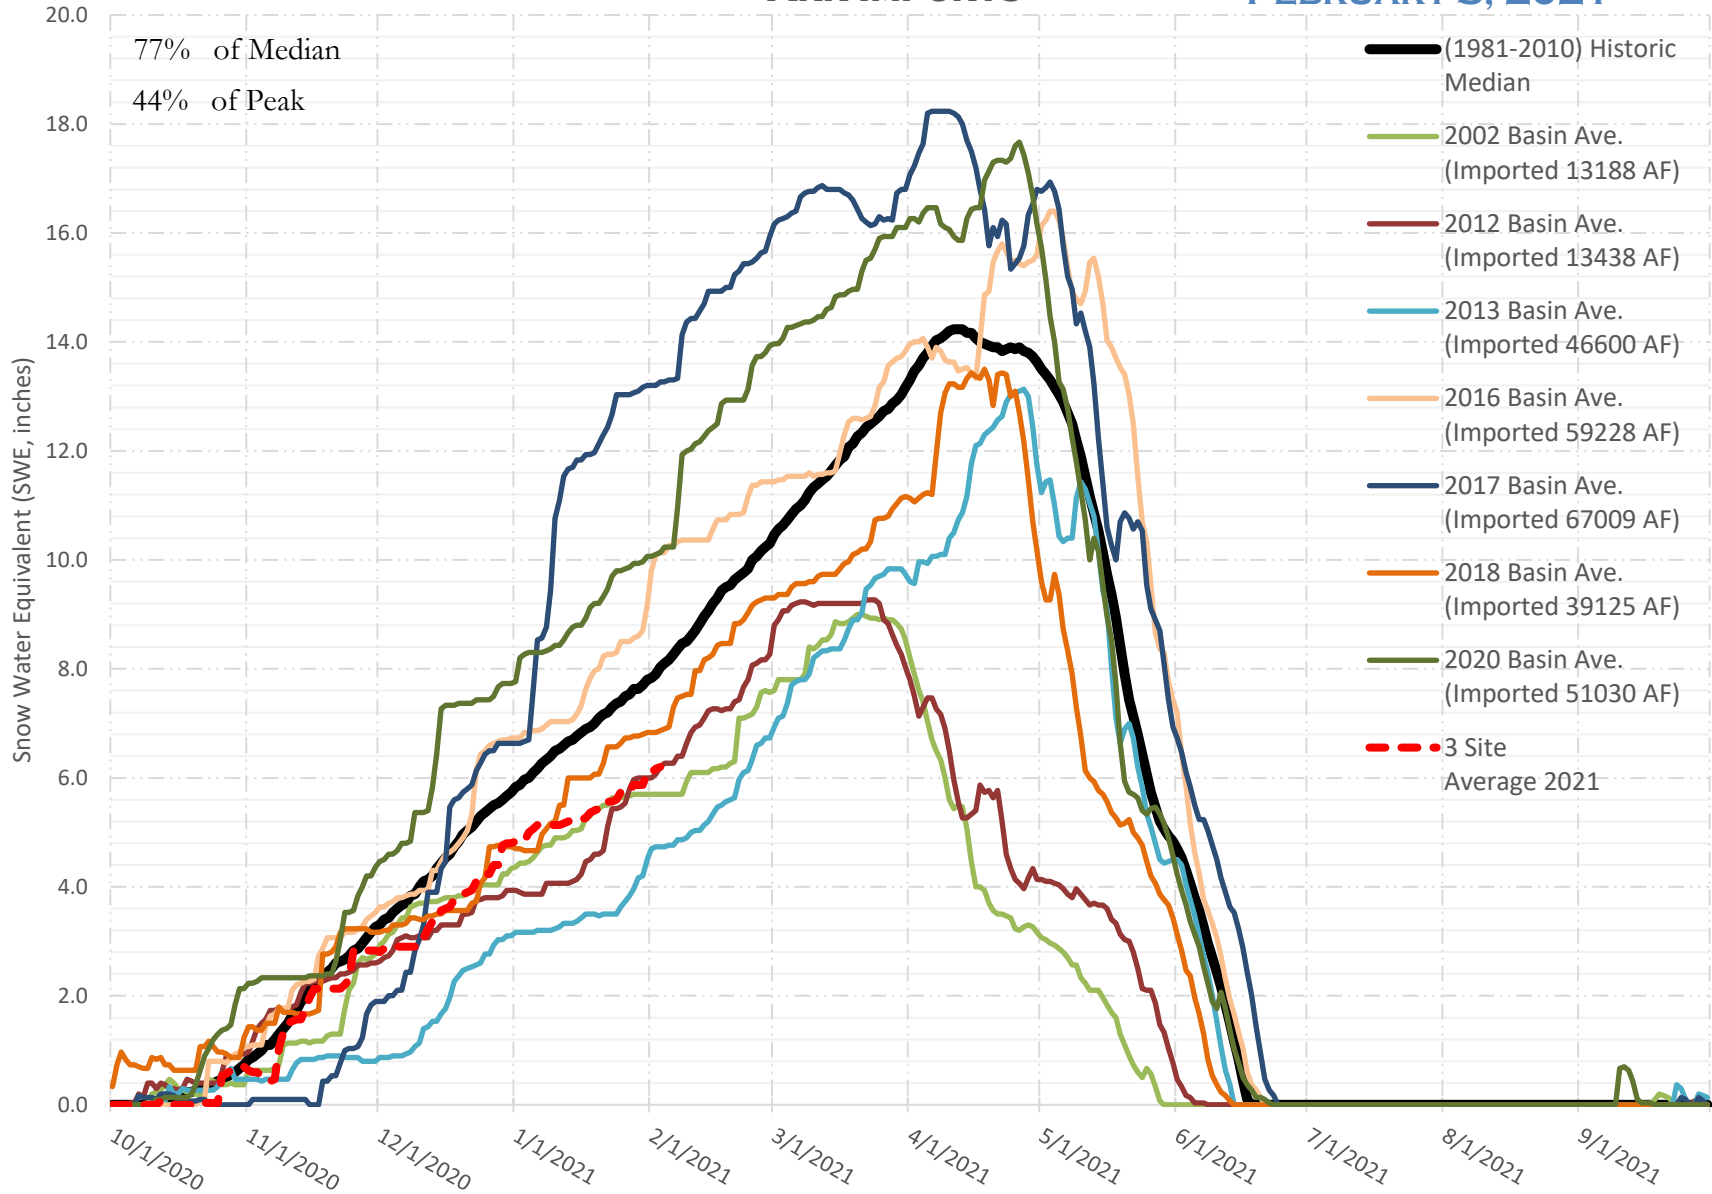

FRY-ARK COLLECTION BASIN SNOWPACK VS ANNUAL BASIN AVERAGE W/ ASSOC. FRY-ARK IMPORTS

FEBRUARY 3, 2021

FRY-ARK COLLECTION BASIN SNOWPACK W/ INDIVIDUAL SITES FEBRUARY 3, 2021

UPPER ARK BASIN SNOWPACK VS ANNUAL BASIN AVERAGE W/ ASSOC. FRY- ARK IMPORTS

FEBRUARY 3, 2021

UPPER ARK BASIN SNOWPACK W/ INDIVIDUAL SITES FEBRUARY 3, 2021