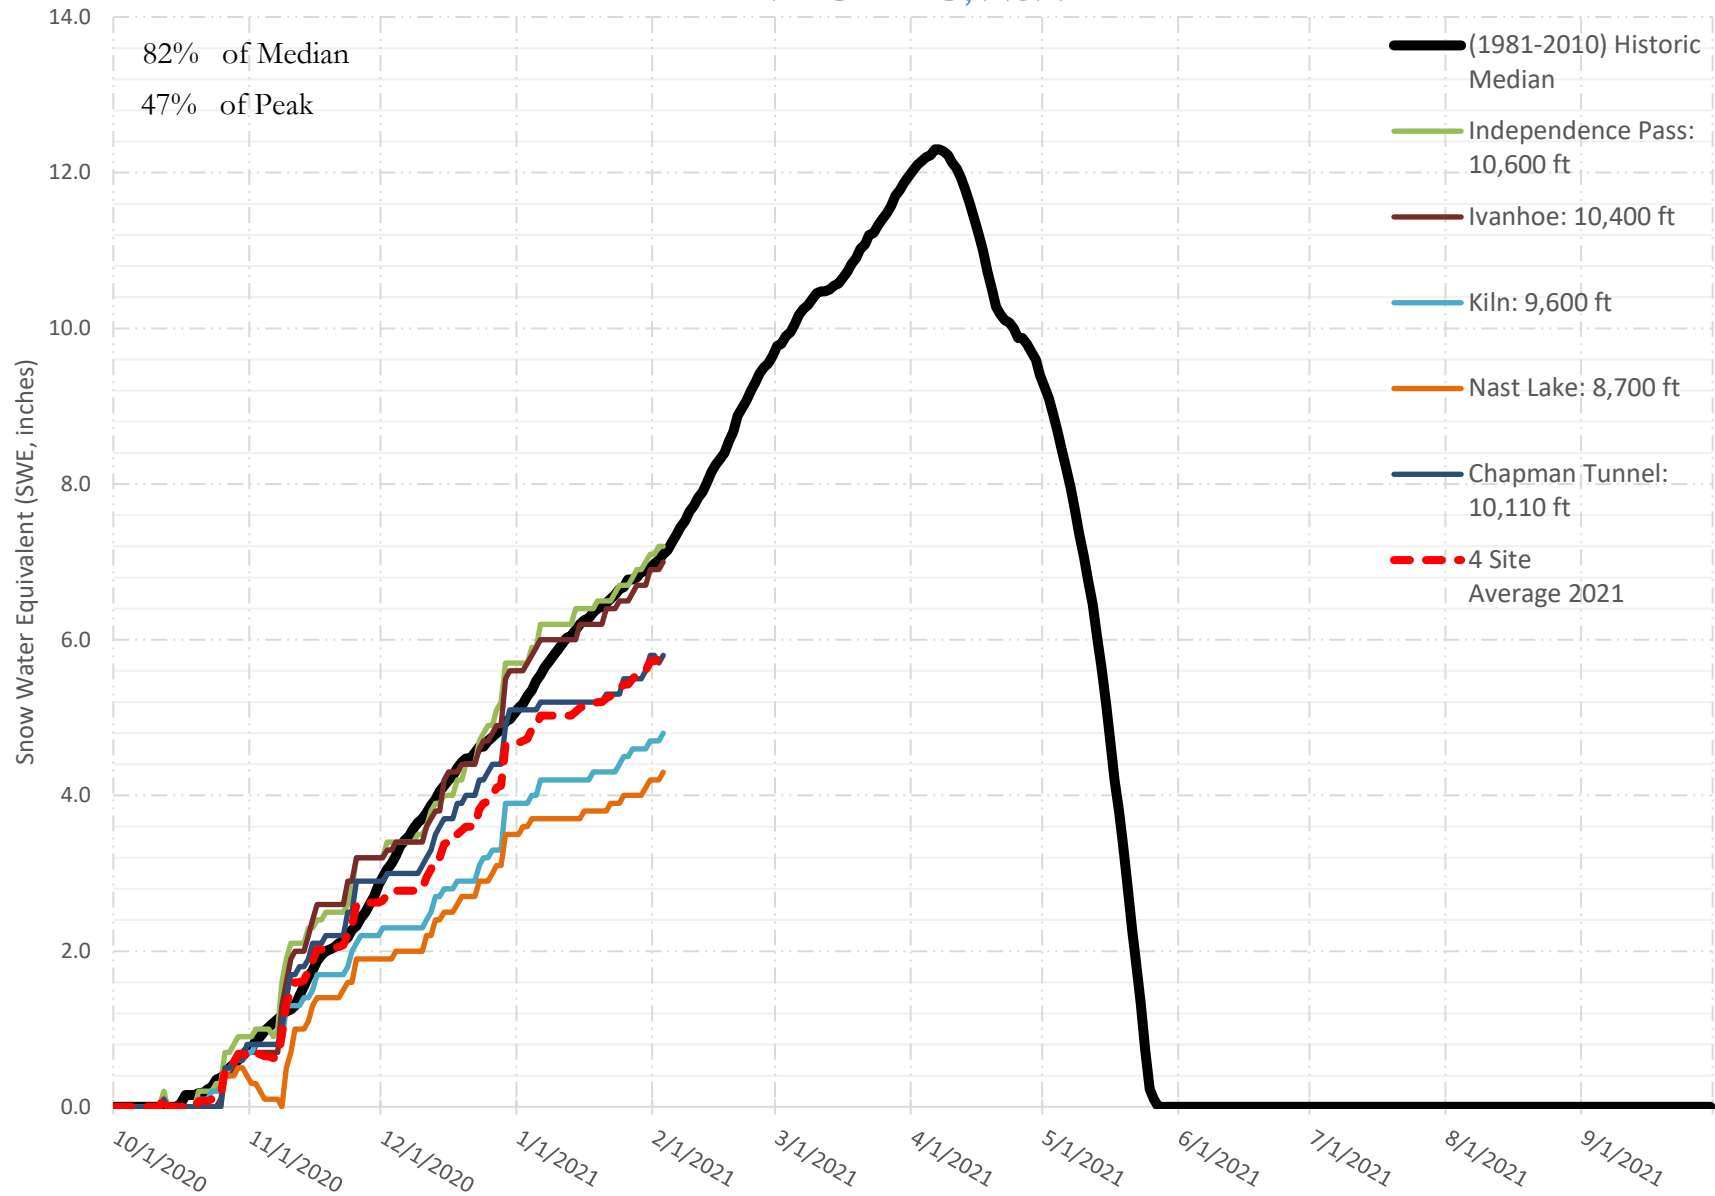

FRY-ARK COLLECTION BASIN SNOWPACK VS ANNUAL BASIN AVERAGE W/ ASSOC. FRY-ARK IMPORTS

FEBRUARY 3, 2021

FRY-ARK COLLECTION BASIN SNOWPACK W/ INDIVIDUAL SITES FEBRUARY 3, 2021

UPPER ARK BASIN SNOWPACK VS ANNUAL BASIN AVERAGE W/ ASSOC. FRY- ARK IMPORTS

FEBRUARY 3, 2021

UPPER ARK BASIN SNOWPACK W/ INDIVIDUAL SITES FEBRUARY 3, 2021