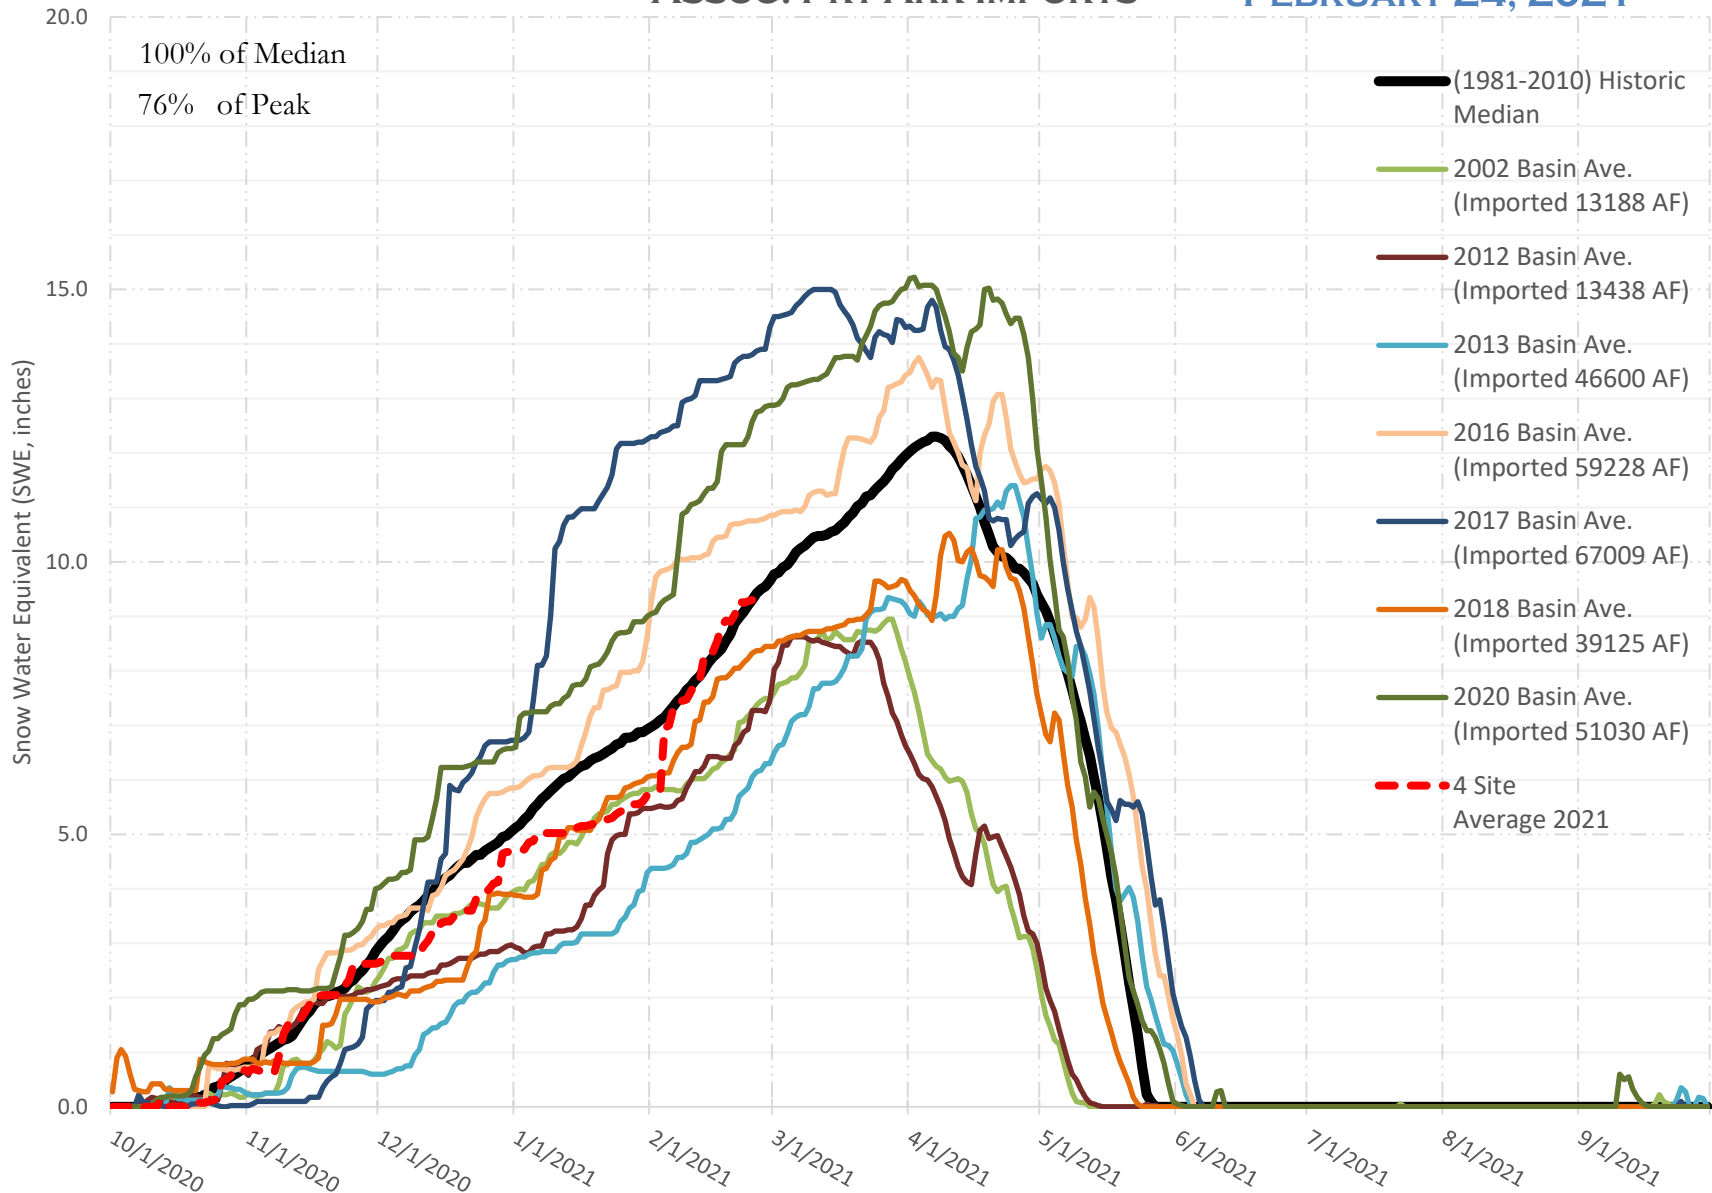

FRY-ARK COLLECTION BASIN SNOWPACK VS ANNUAL BASIN AVERAGE W/ ASSOC. FRY-ARK IMPORTS FEBRUARY 24, 2021

FRY-ARK COLLECTION BASIN SNOWPACK W/ INDIVIDUAL SITES FEBRUARY 24, 2021

UPPER ARK BASIN SNOWPACK VS ANNUAL BASIN AVERAGE W/ ASSOC. FRY- ARK IMPORTS

FEBRUARY 24, 2021

UPPER ARK BASIN SNOWPACK W/ INDIVIDUAL SITES FEBRUARY 24, 2021