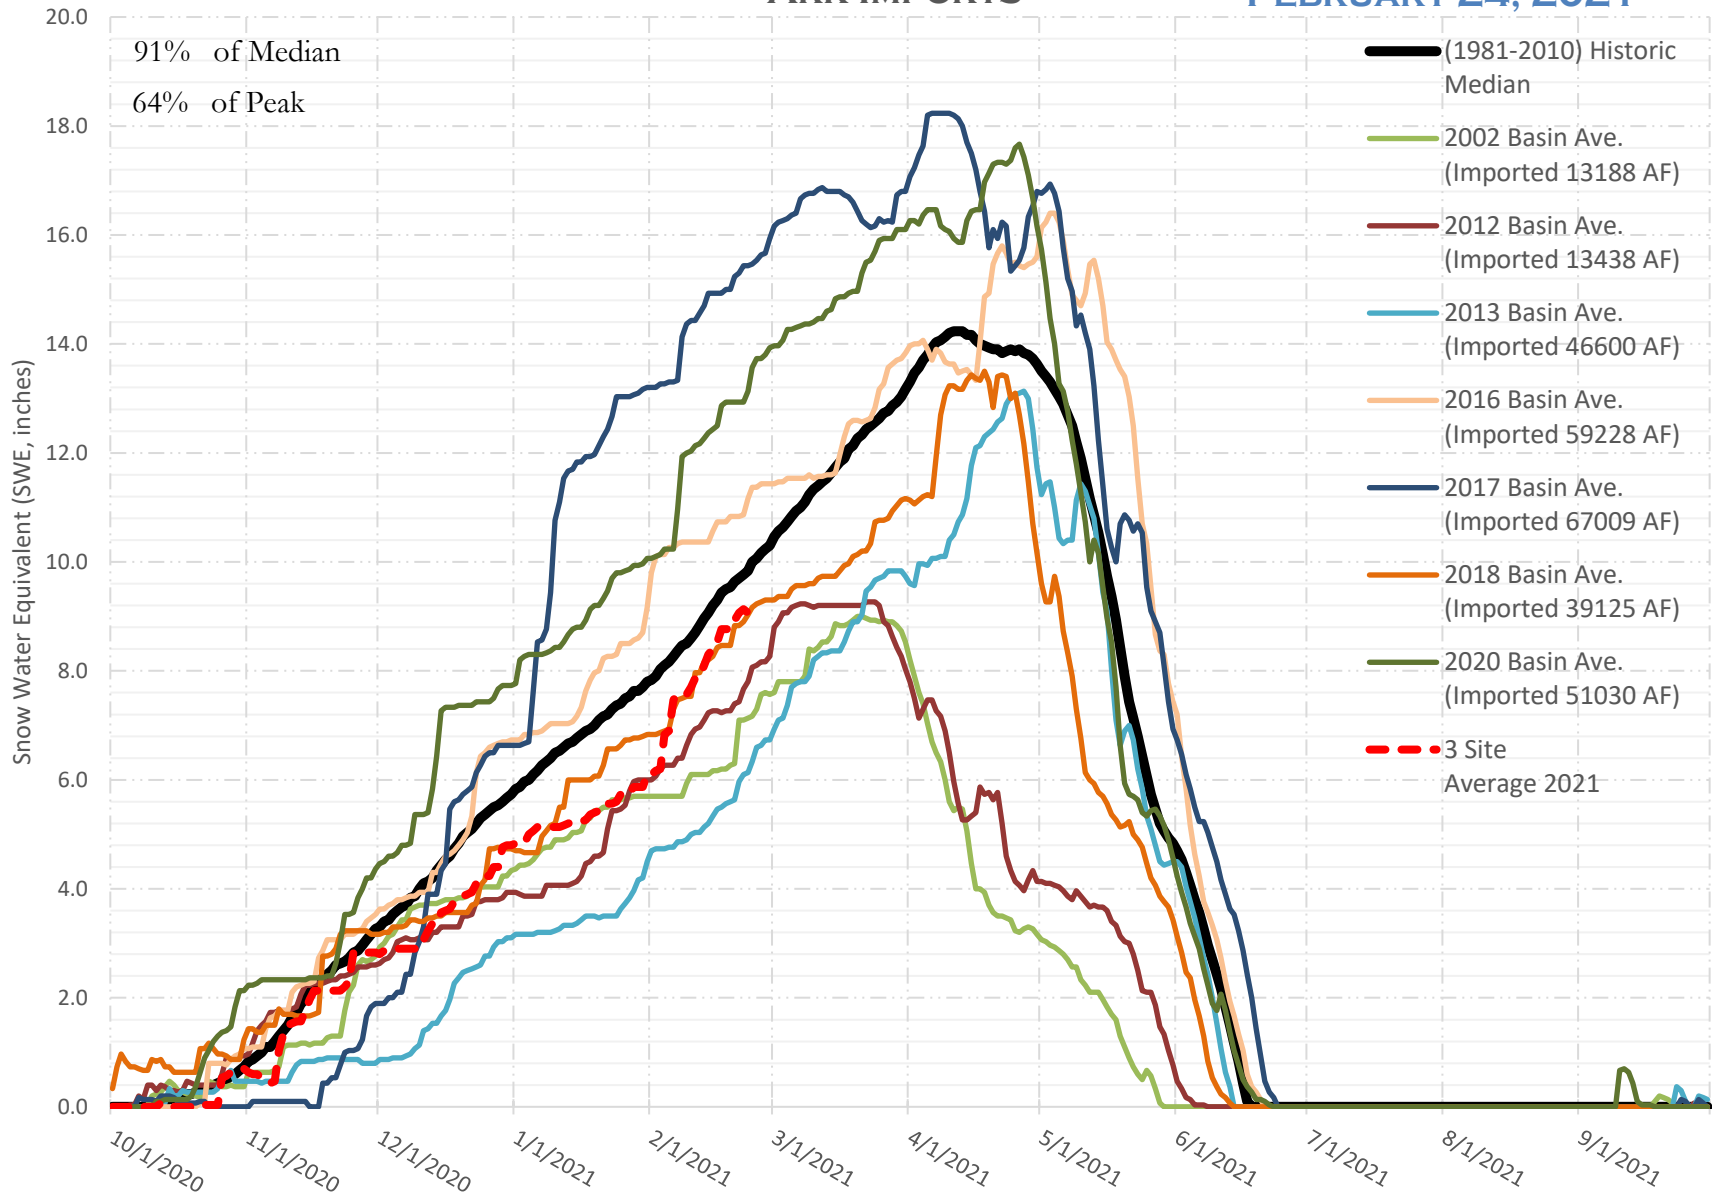

FRY-ARK COLLECTION BASIN SNOWPACK VS ANNUAL BASIN AVERAGE W/ ASSOC. FRY-ARK IMPORTS FEBRUARY 24, 2021

FRY-ARK COLLECTION BASIN SNOWPACK W/ INDIVIDUAL SITES FEBRUARY 24, 2021

UPPER ARK BASIN SNOWPACK VS ANNUAL BASIN AVERAGE W/ ASSOC. FRY- ARK IMPORTS

FEBRUARY 24, 2021

UPPER ARK BASIN SNOWPACK W/ INDIVIDUAL SITES FEBRUARY 24, 2021