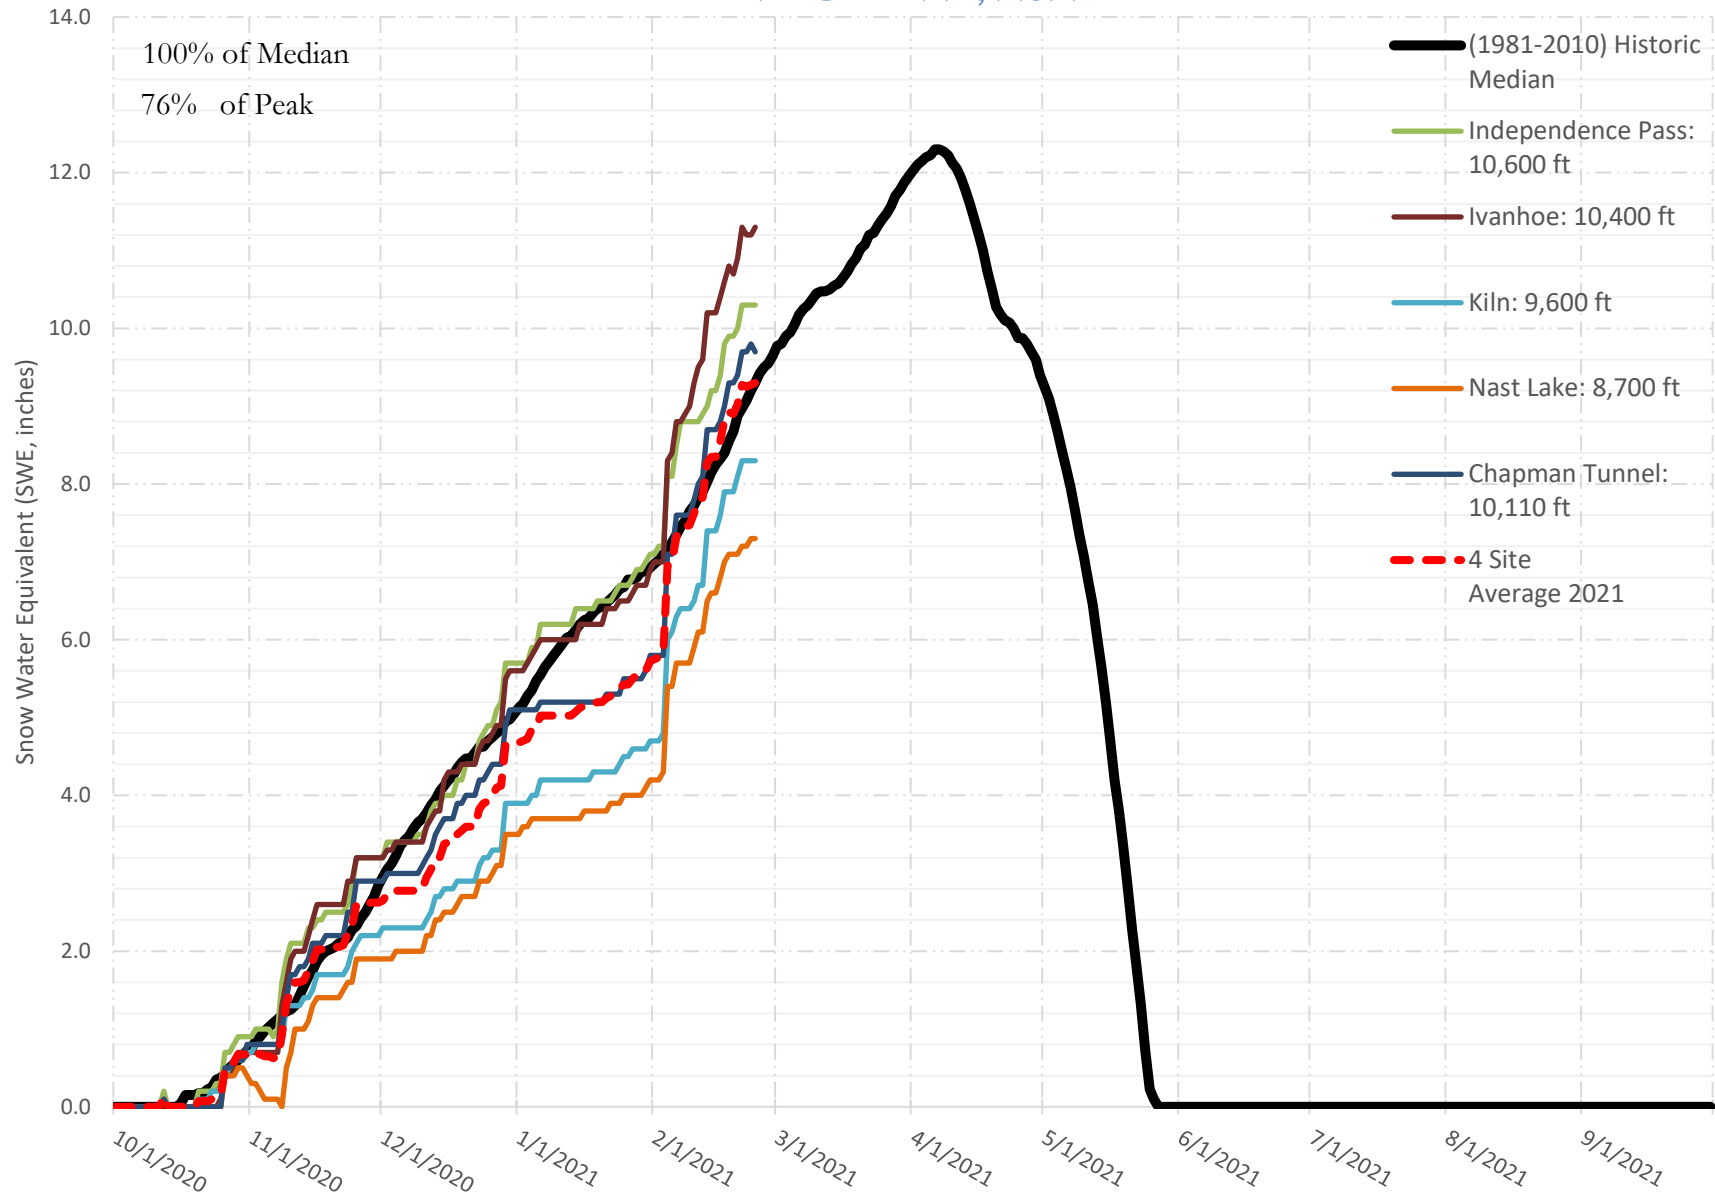

FRY-ARK COLLECTION BASIN SNOWPACK VS ANNUAL BASIN AVERAGE W/ ASSOC. FRY-ARK IMPORTS FEBRUARY 24, 2021

FRY-ARK COLLECTION BASIN SNOWPACK W/ INDIVIDUAL SITES FEBRUARY 24, 2021

UPPER ARK BASIN SNOWPACK VS ANNUAL BASIN AVERAGE W/ ASSOC. FRY- ARK IMPORTS

FEBRUARY 24, 2021

UPPER ARK BASIN SNOWPACK W/ INDIVIDUAL SITES FEBRUARY 24, 2021