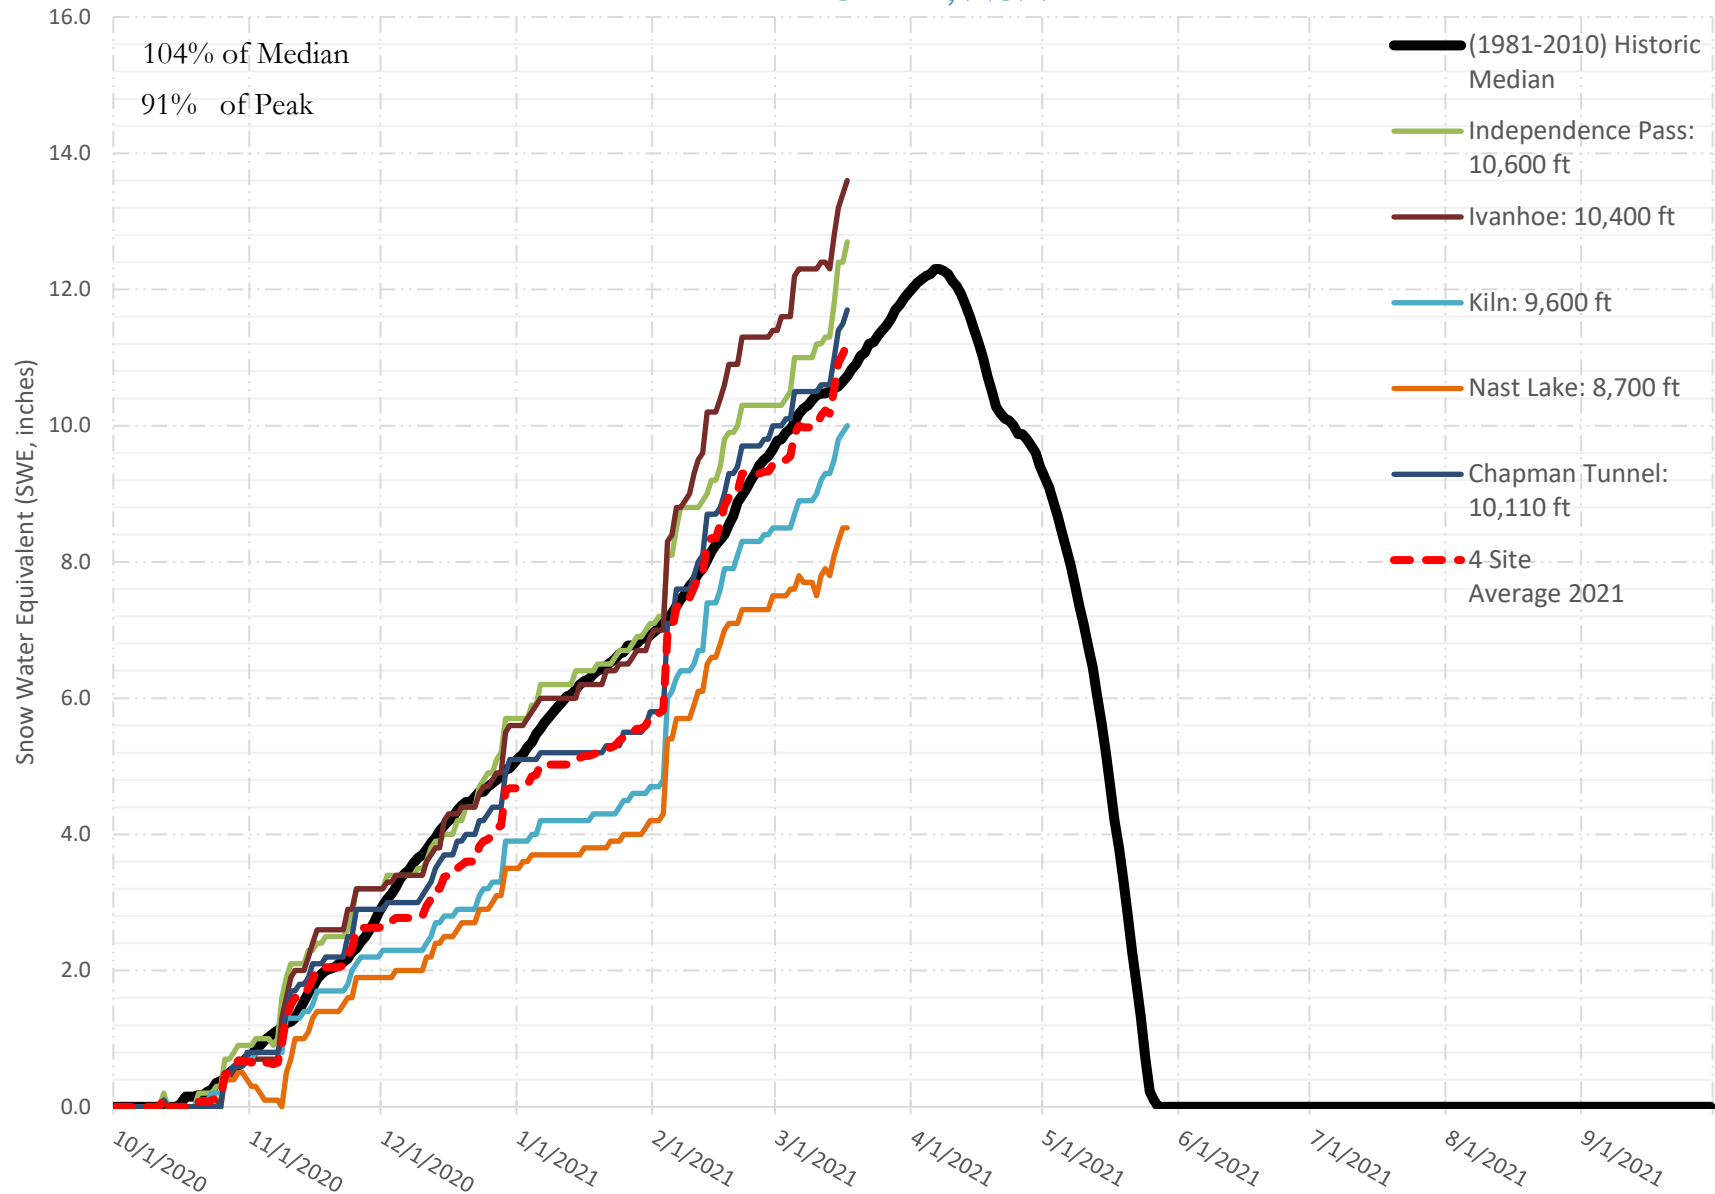

FRY-ARK COLLECTION BASIN SNOWPACK W/ INDIVIDUAL SITES

MARCH 17, 2021