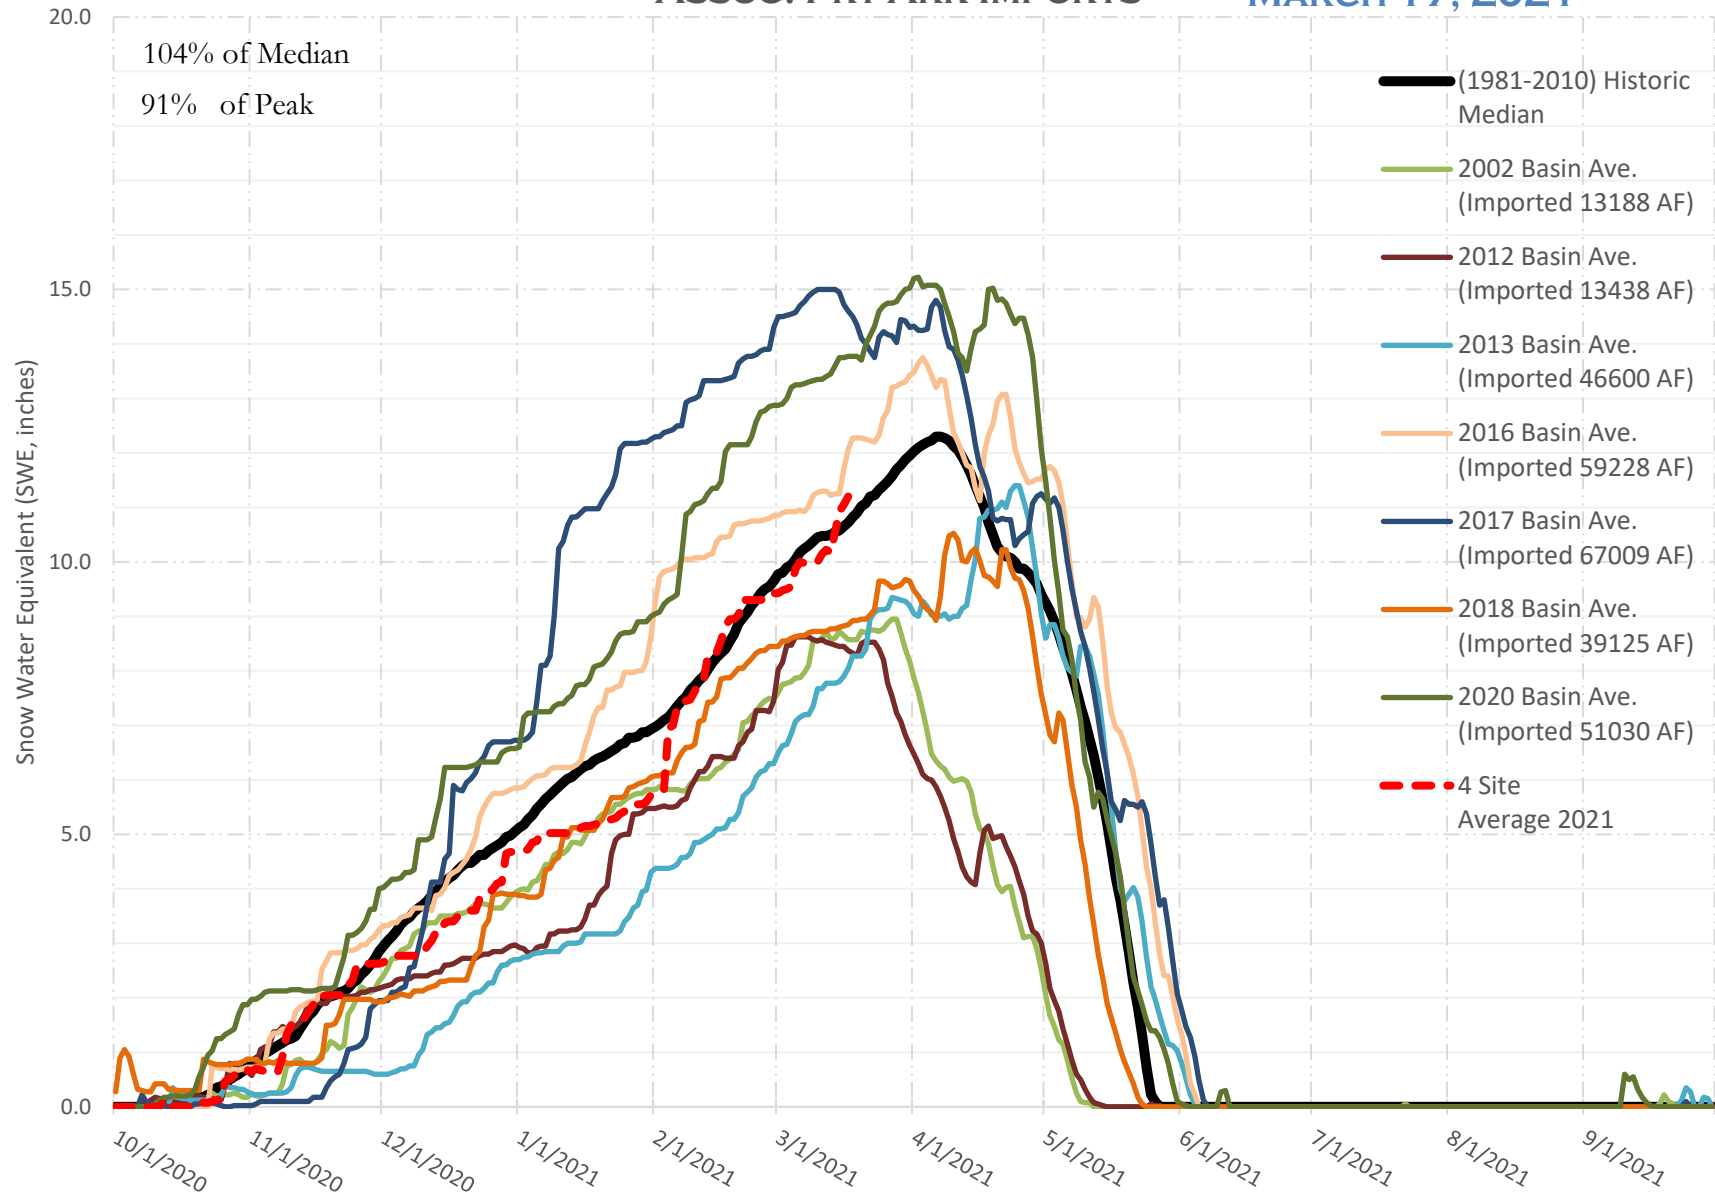

# FRY-ARK COLLECTION BASIN SNOWPACK VS ANNUAL BASIN AVERAGE W/ ASSOC. FRY-ARK IMPORTS

MARCH 17, 2021

# FRY-ARK COLLECTION BASIN SNOWPACK W/ INDIVIDUAL SITES