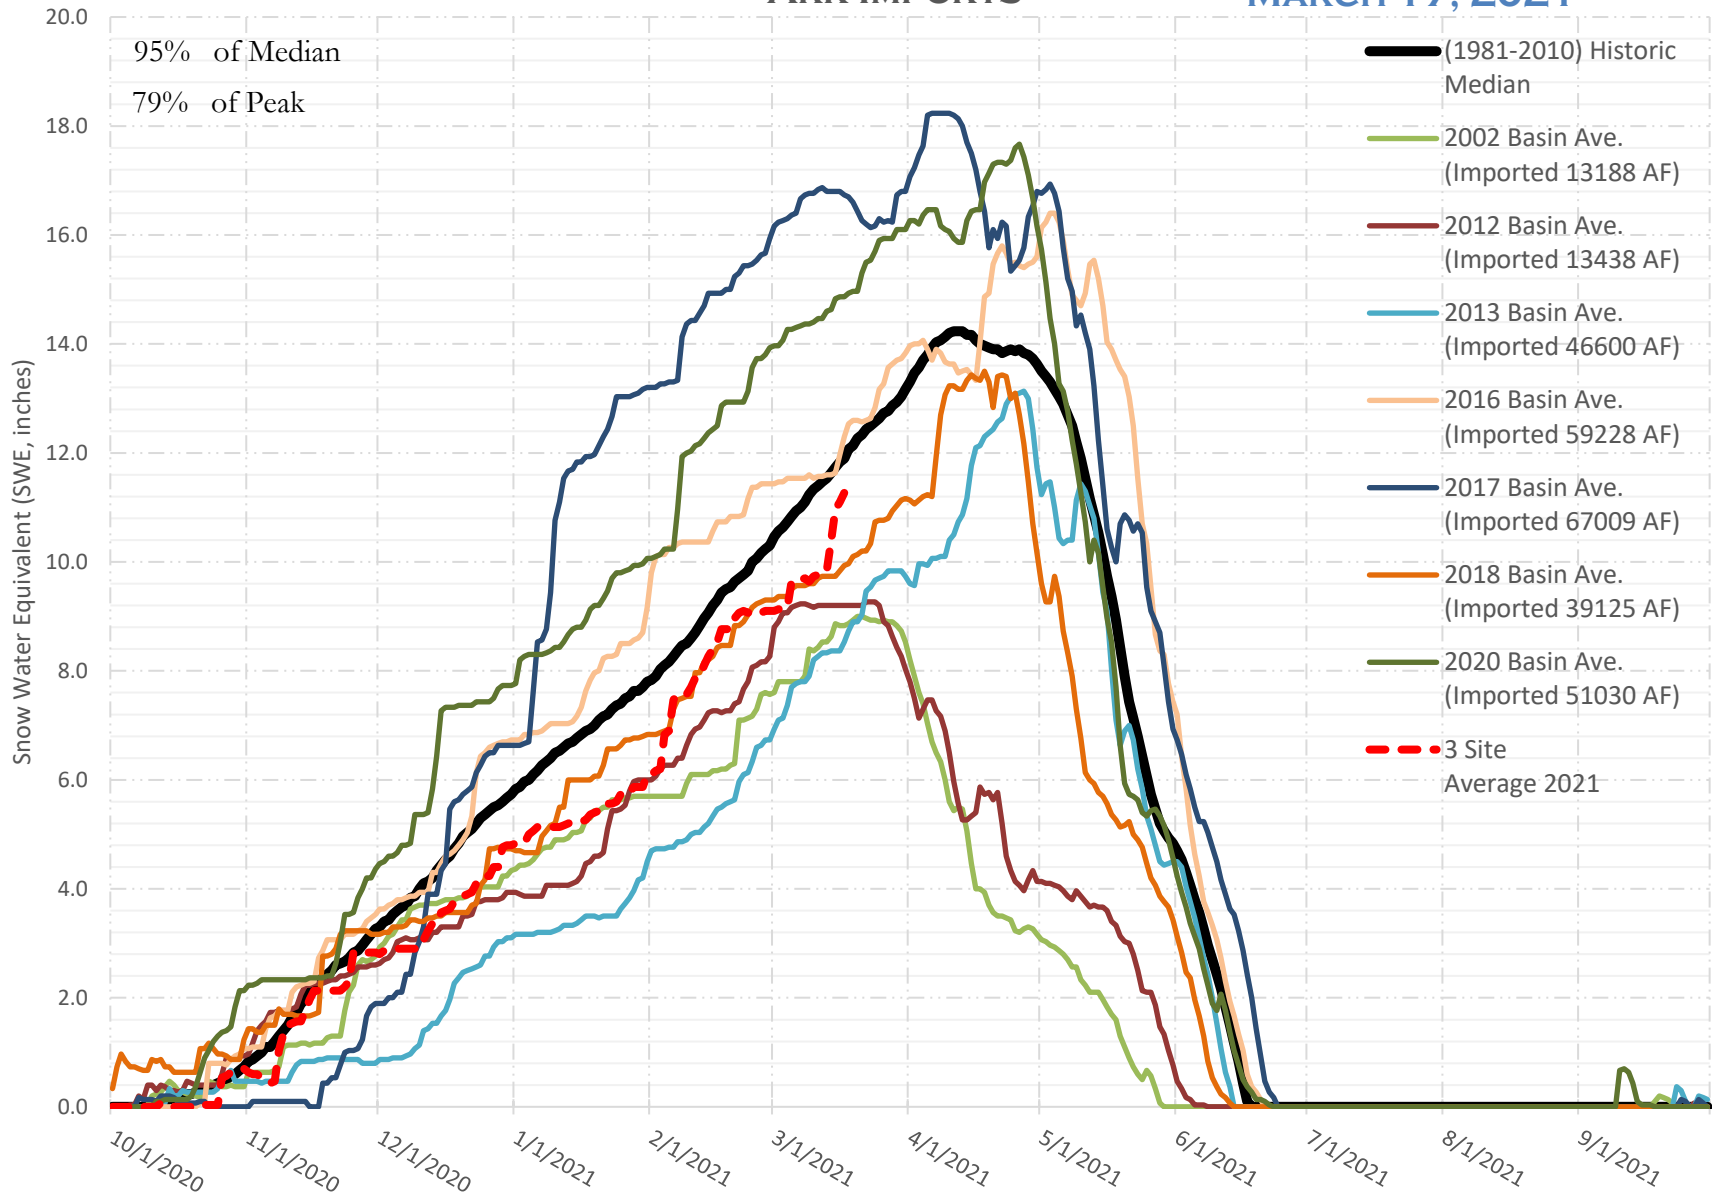

UPPER ARK BASIN SNOWPACK VS ANNUAL BASIN AVERAGE W/ ASSOC. FRY- ARK IMPORTS

MARCH 17, 2021