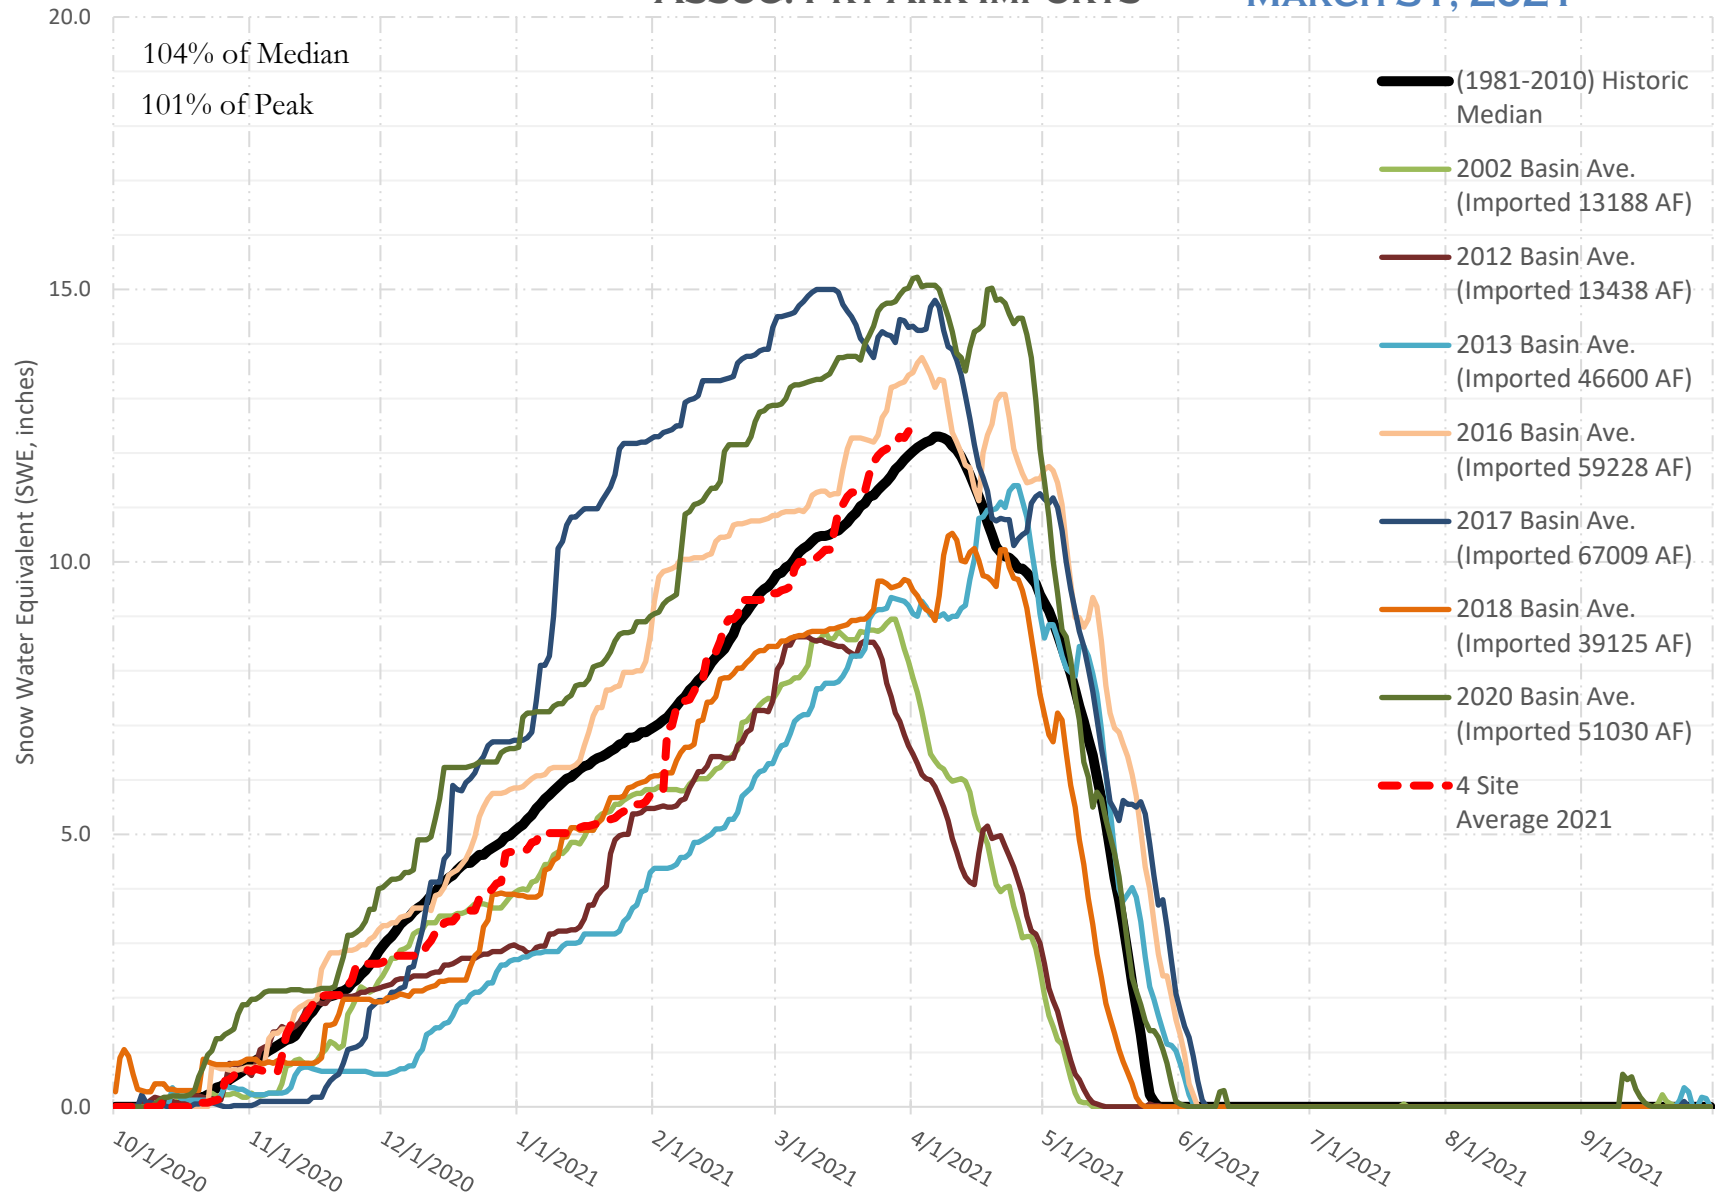

FRY-ARK COLLECTION BASIN SNOWPACK VS ANNUAL BASIN AVERAGE W/ ASSOC. FRY-ARK IMPORTS MARCH 31, 2021

FRY-ARK COLLECTION BASIN SNOWPACK W/ INDIVIDUAL SITES MARCH 31, 2021

UPPER ARK BASIN SNOWPACK VS ANNUAL BASIN AVERAGE W/ ASSOC. FRY- ARK IMPORTS

MARCH 31, 2021

UPPER ARK BASIN SNOWPACK W/ INDIVIDUAL SITES MARCH 31, 2021