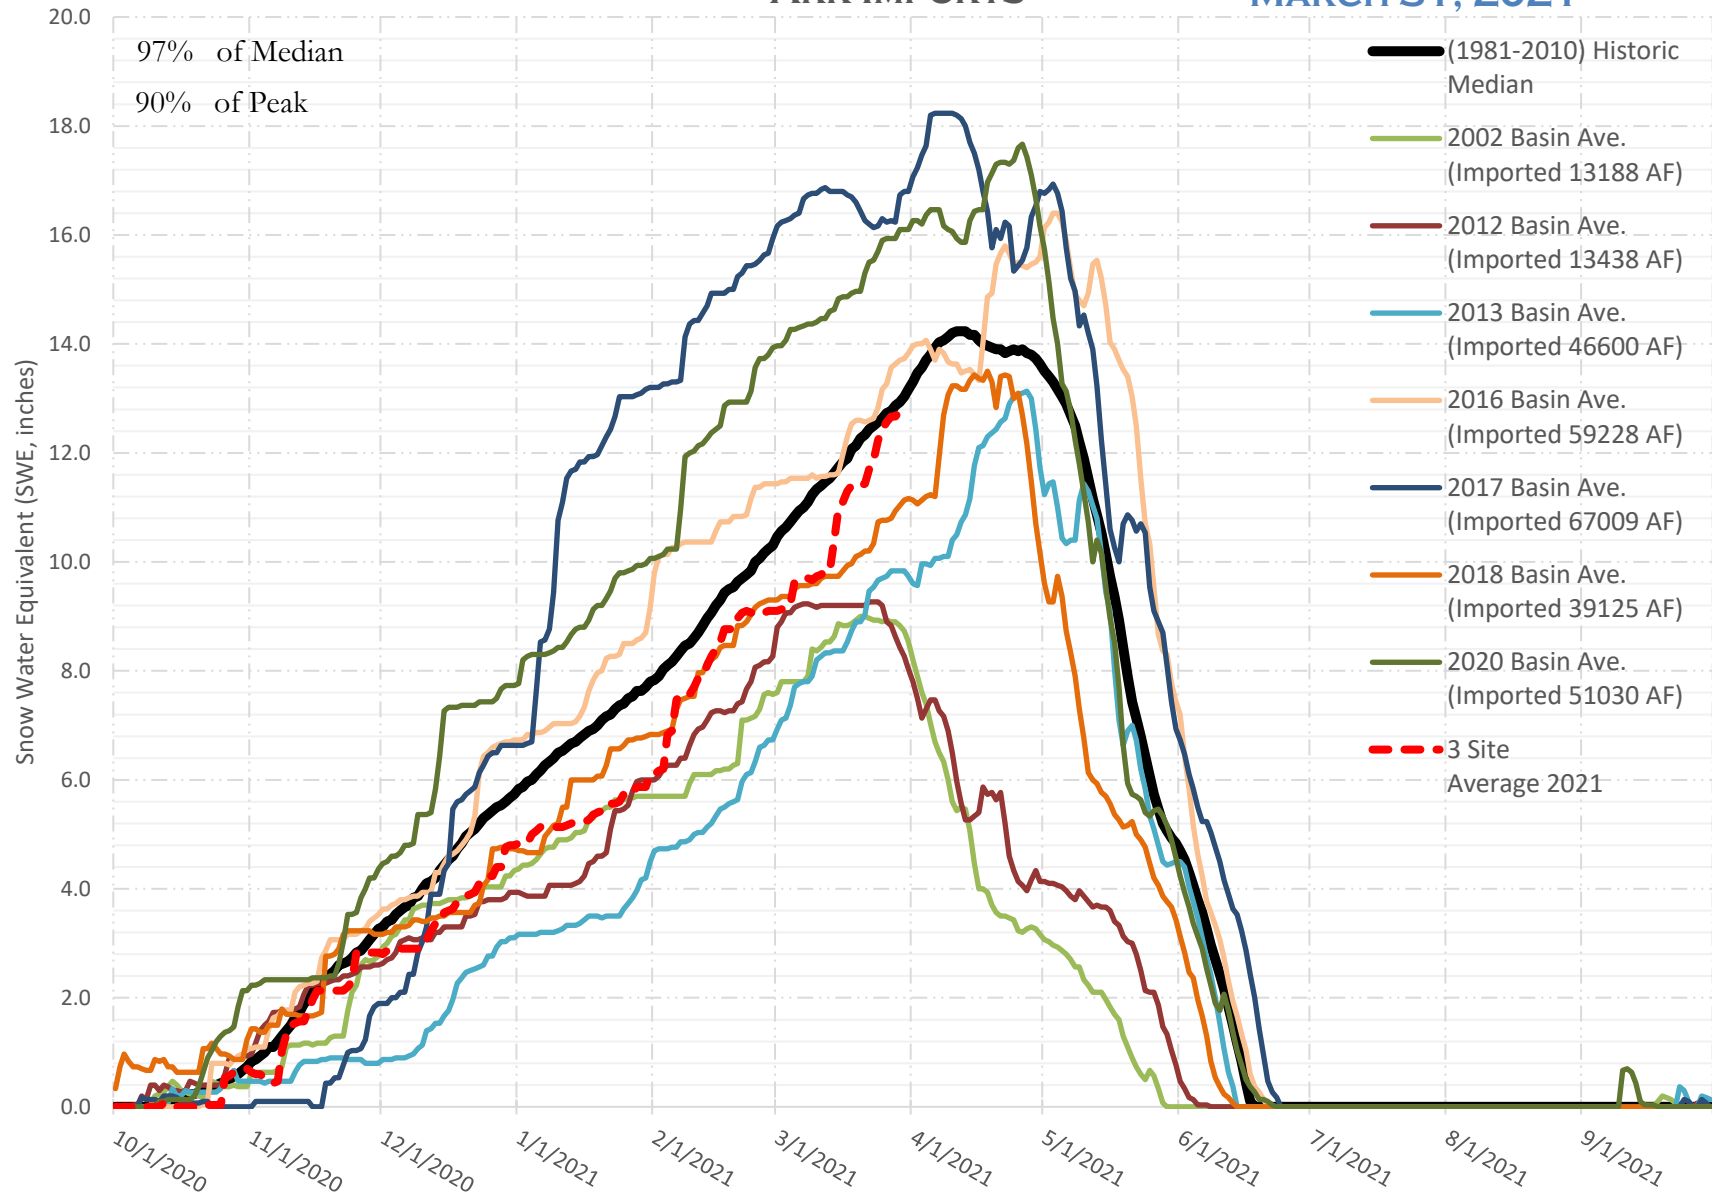

FRY-ARK COLLECTION BASIN SNOWPACK VS ANNUAL BASIN AVERAGE W/ ASSOC. FRY-ARK IMPORTS MARCH 31, 2021

FRY-ARK COLLECTION BASIN SNOWPACK W/ INDIVIDUAL SITES MARCH 31, 2021

UPPER ARK BASIN SNOWPACK VS ANNUAL BASIN AVERAGE W/ ASSOC. FRY- ARK IMPORTS

MARCH 31, 2021

UPPER ARK BASIN SNOWPACK W/ INDIVIDUAL SITES MARCH 31, 2021