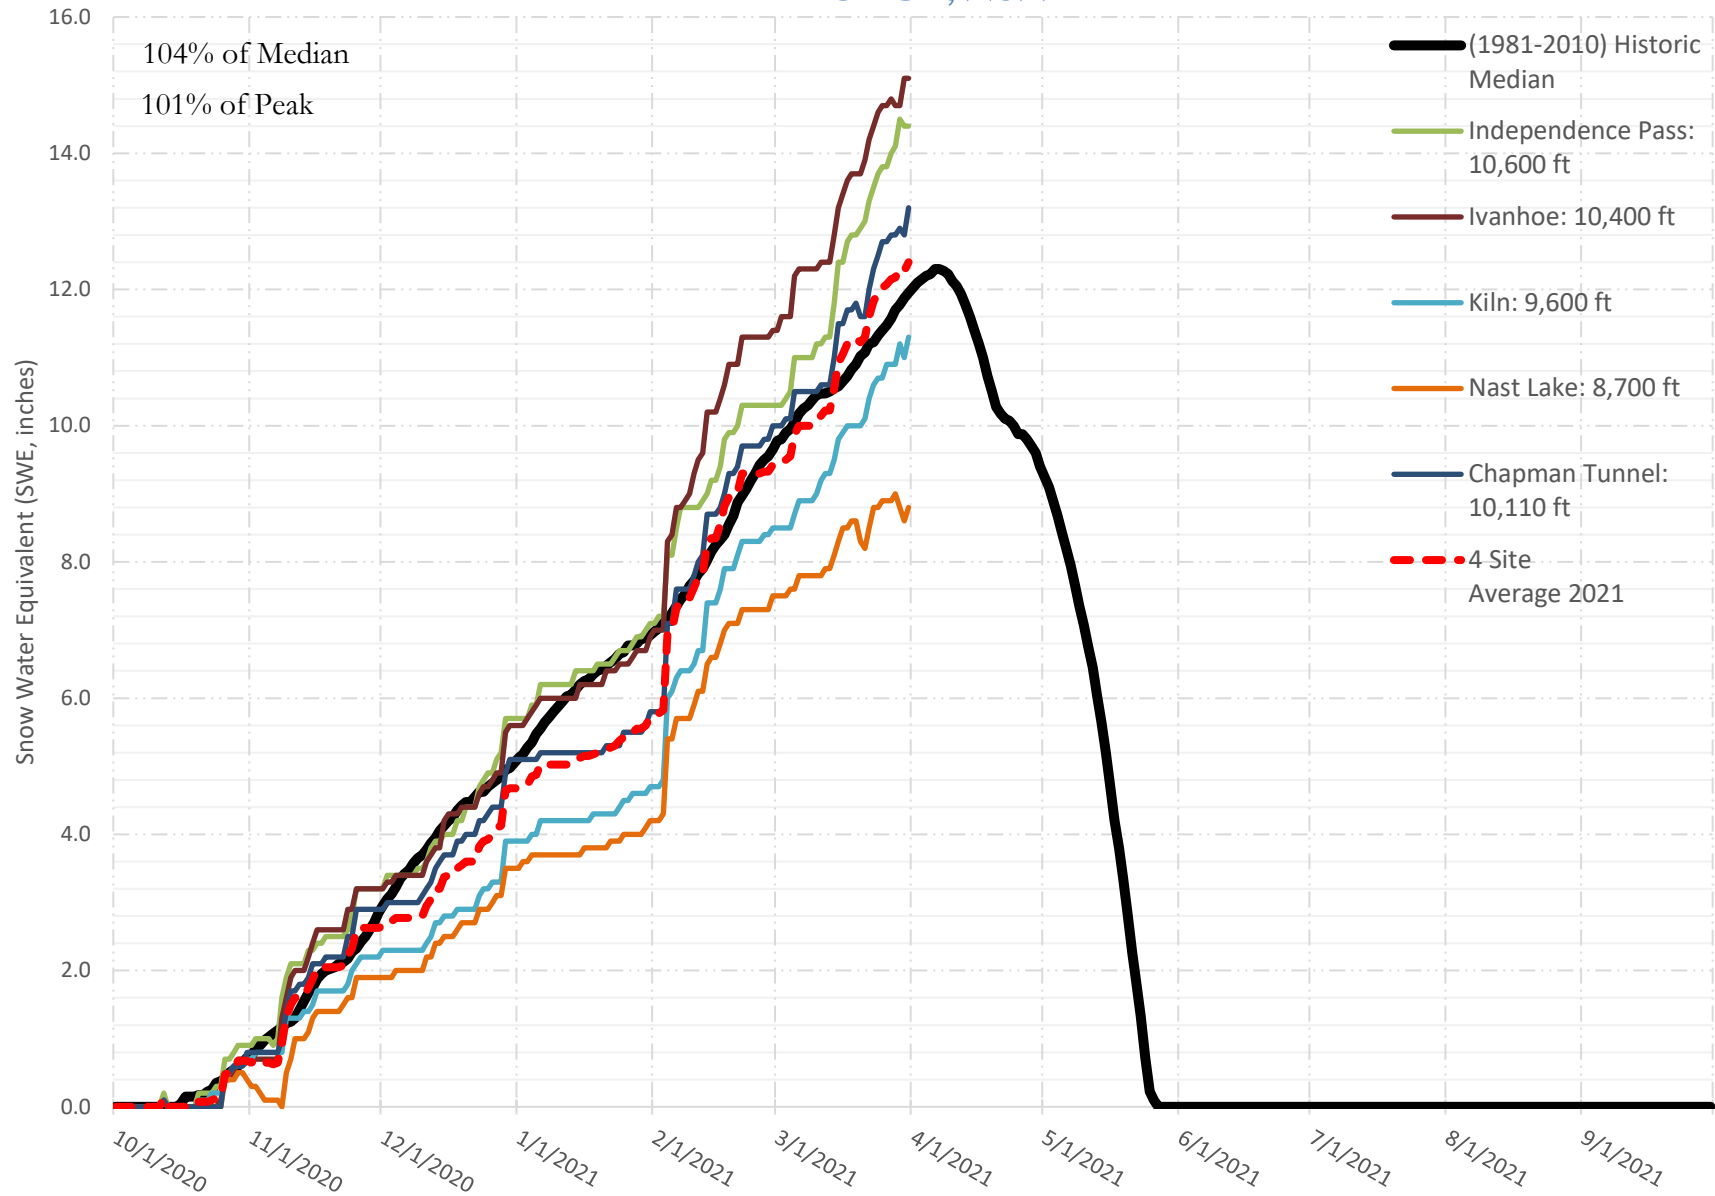

FRY-ARK COLLECTION BASIN SNOWPACK VS ANNUAL BASIN AVERAGE W/ ASSOC. FRY-ARK IMPORTS MARCH 31, 2021

FRY-ARK COLLECTION BASIN SNOWPACK W/ INDIVIDUAL SITES MARCH 31, 2021

UPPER ARK BASIN SNOWPACK VS ANNUAL BASIN AVERAGE W/ ASSOC. FRY- ARK IMPORTS

MARCH 31, 2021

UPPER ARK BASIN SNOWPACK W/ INDIVIDUAL SITES MARCH 31, 2021