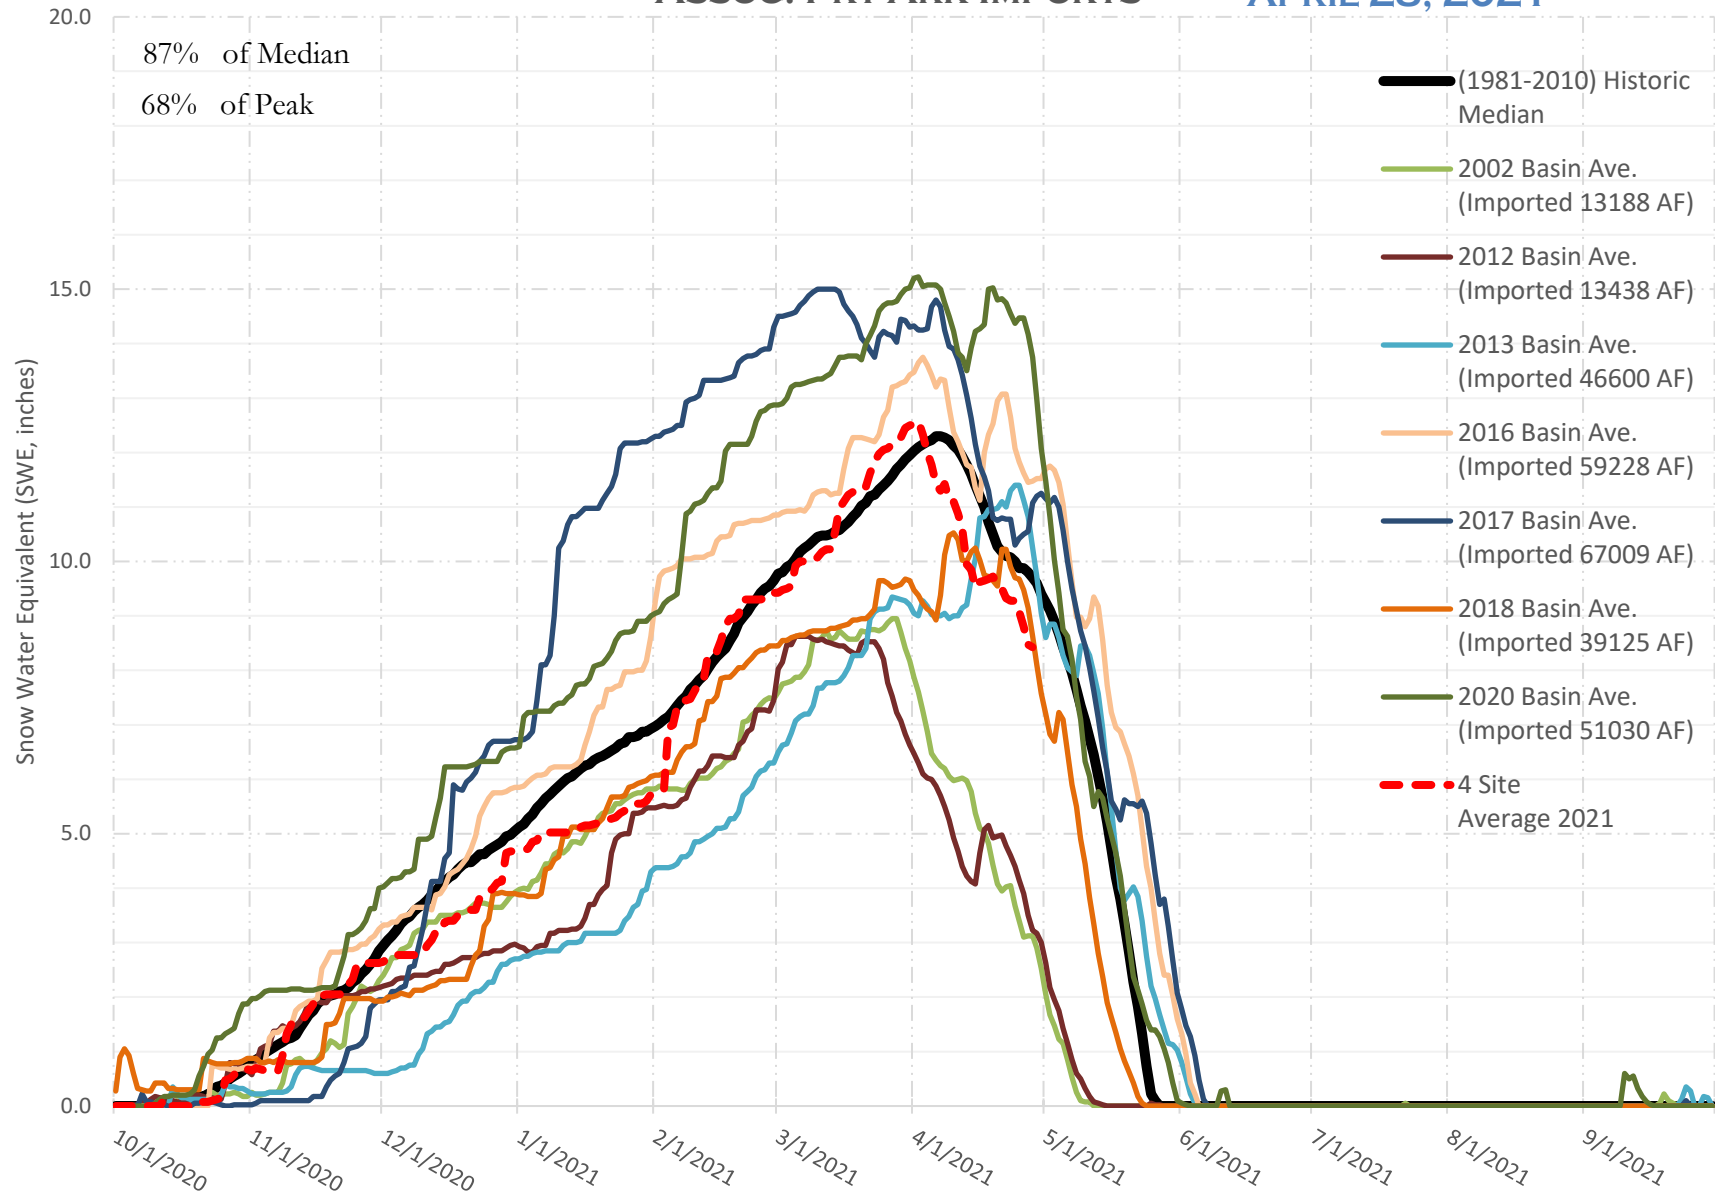

# FRY-ARK COLLECTION BASIN SNOWPACK VS ANNUAL BASIN AVERAGE W/ ASSOC. FRY-ARK IMPORTS

APRIL 28, 2021

# FRY-ARK COLLECTION BASIN SNOWPACK W/ INDIVIDUAL SITES