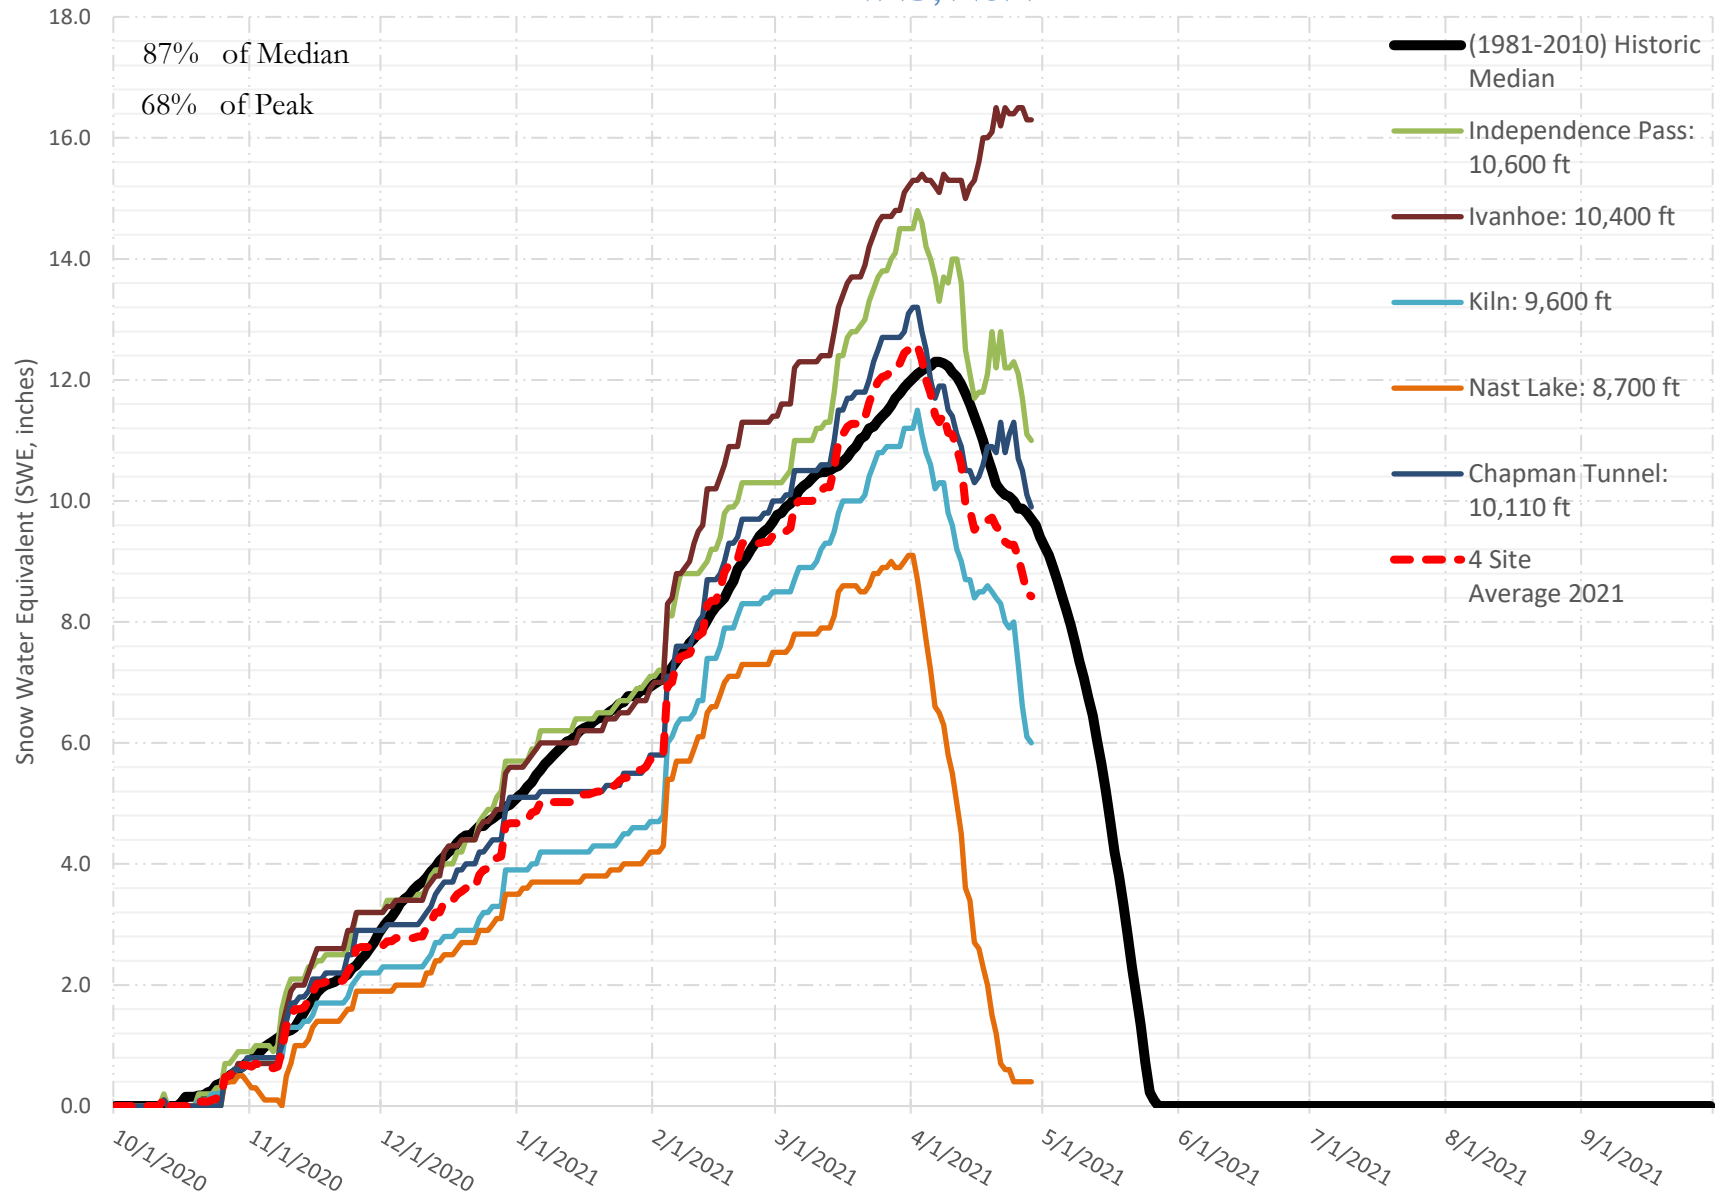

FRY-ARK COLLECTION BASIN SNOWPACK W/ INDIVIDUAL SITES

APRIL 28, 2021