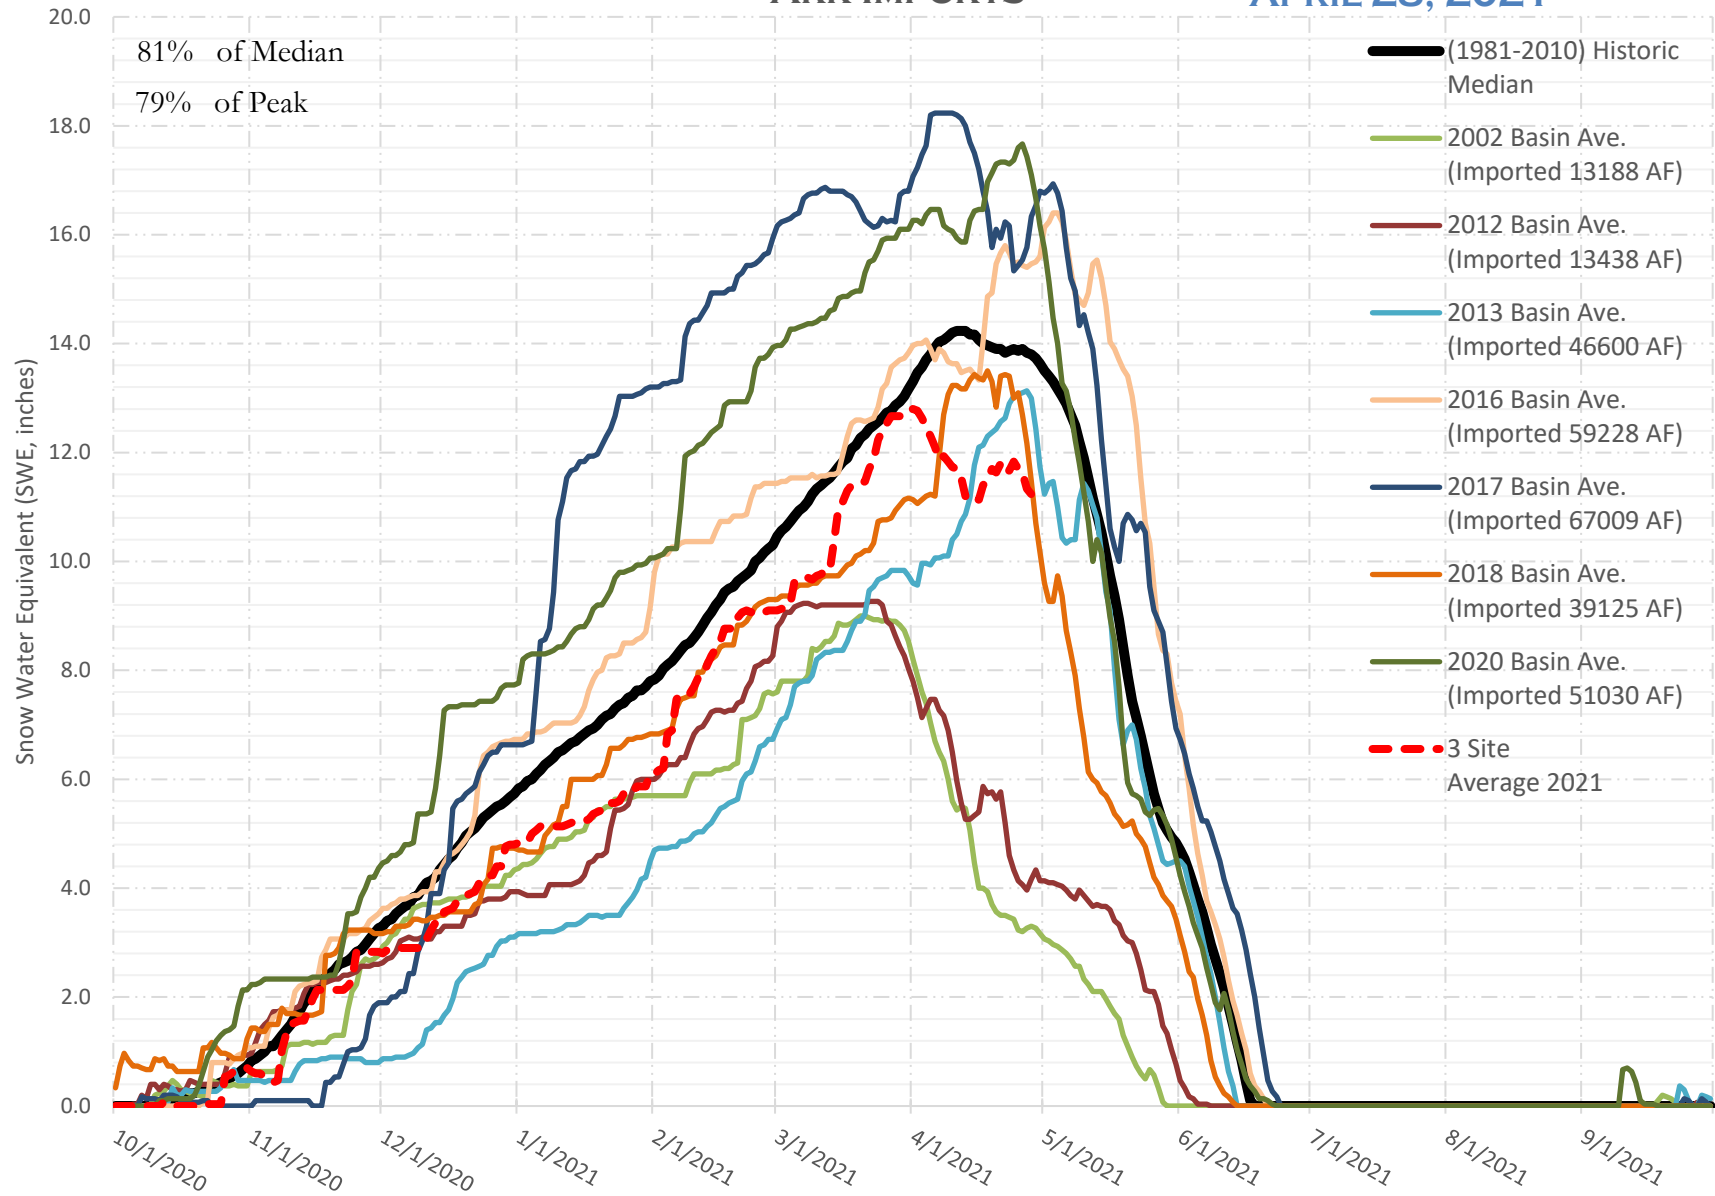

UPPER ARK BASIN SNOWPACK VS ANNUAL BASIN AVERAGE W/ ASSOC. FRY- ARK IMPORTS

APRIL 28, 2021