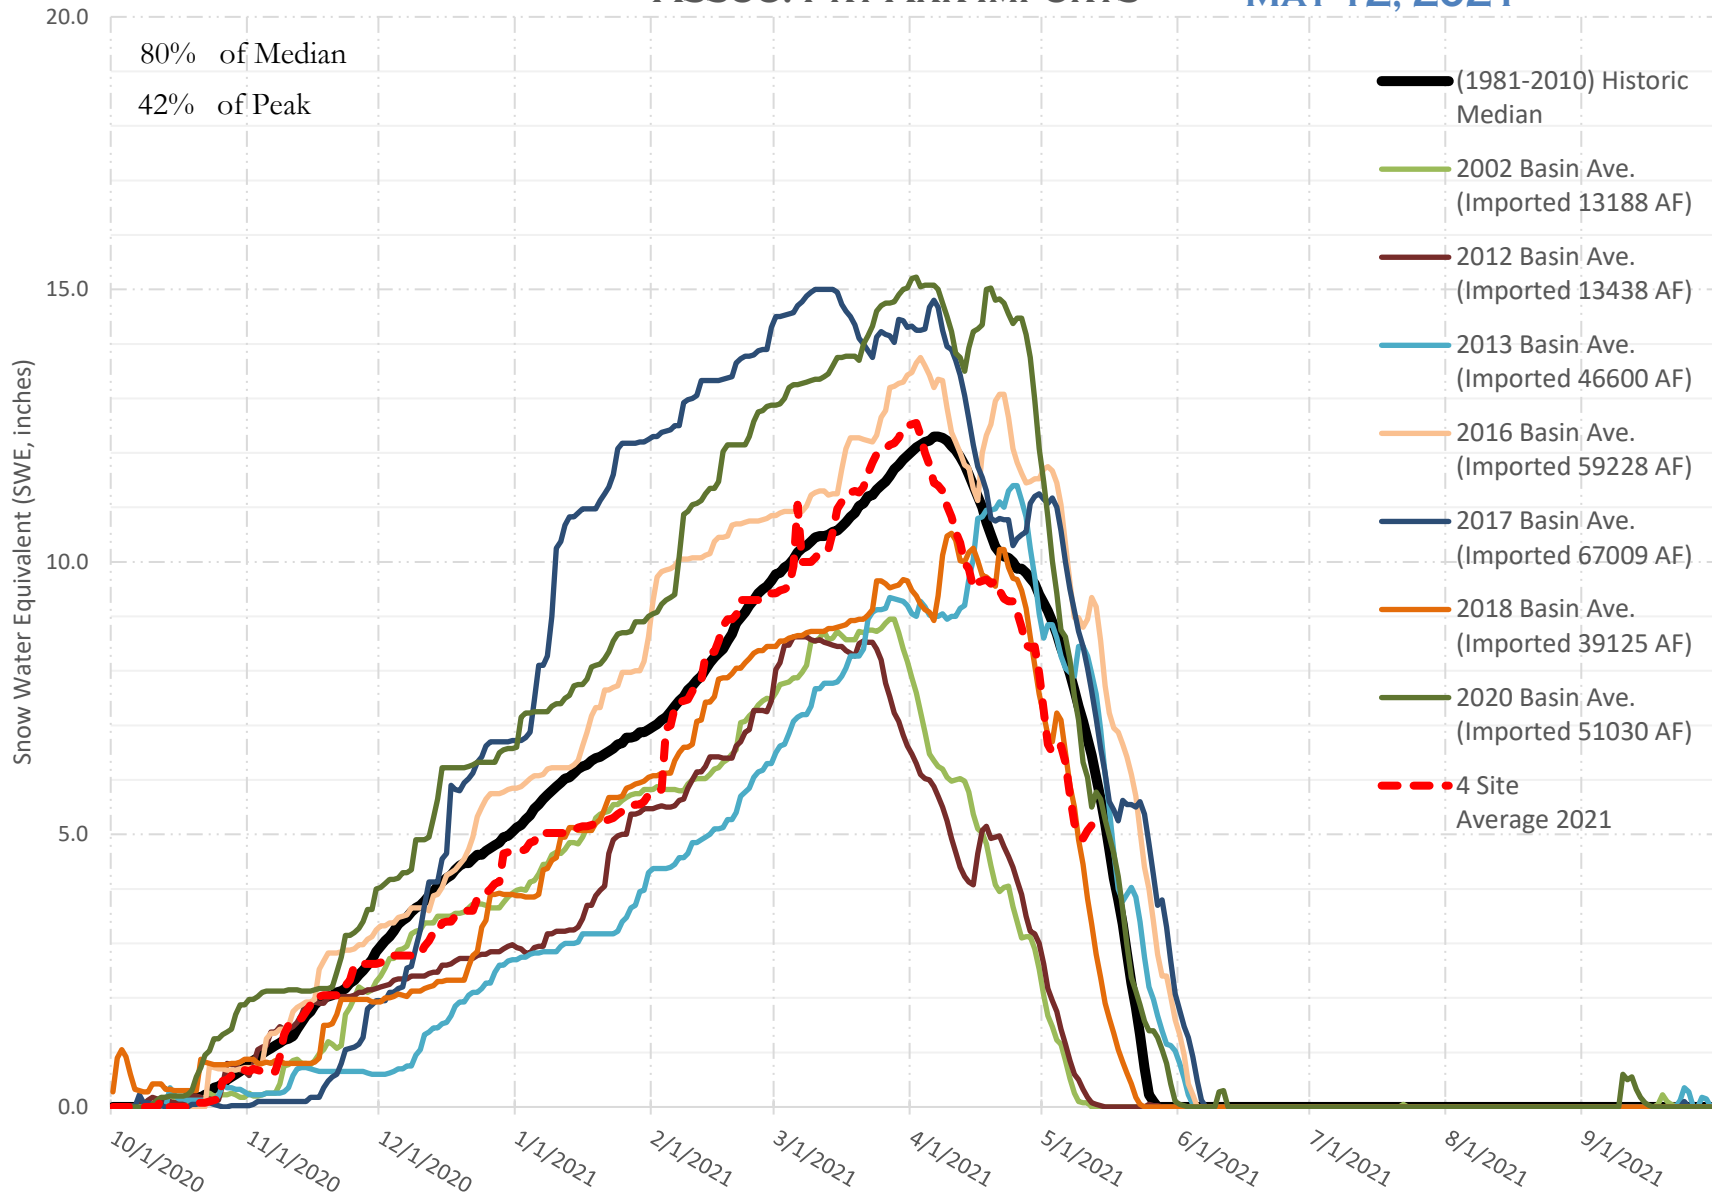

FRY-ARK COLLECTION BASIN SNOWPACK VS ANNUAL BASIN AVERAGE W/ ASSOC. FRY-ARK IMPORTS

MAY 12, 2021

FRY-ARK COLLECTION BASIN SNOWPACK W/ INDIVIDUAL SITES MAY 12, 2021

UPPER ARK BASIN SNOWPACK VS ANNUAL BASIN AVERAGE W/ ASSOC. FRY- ARK IMPORTS

MAY 12, 2021

UPPER ARK BASIN SNOWPACK W/ INDIVIDUAL SITES MAY 12, 2021