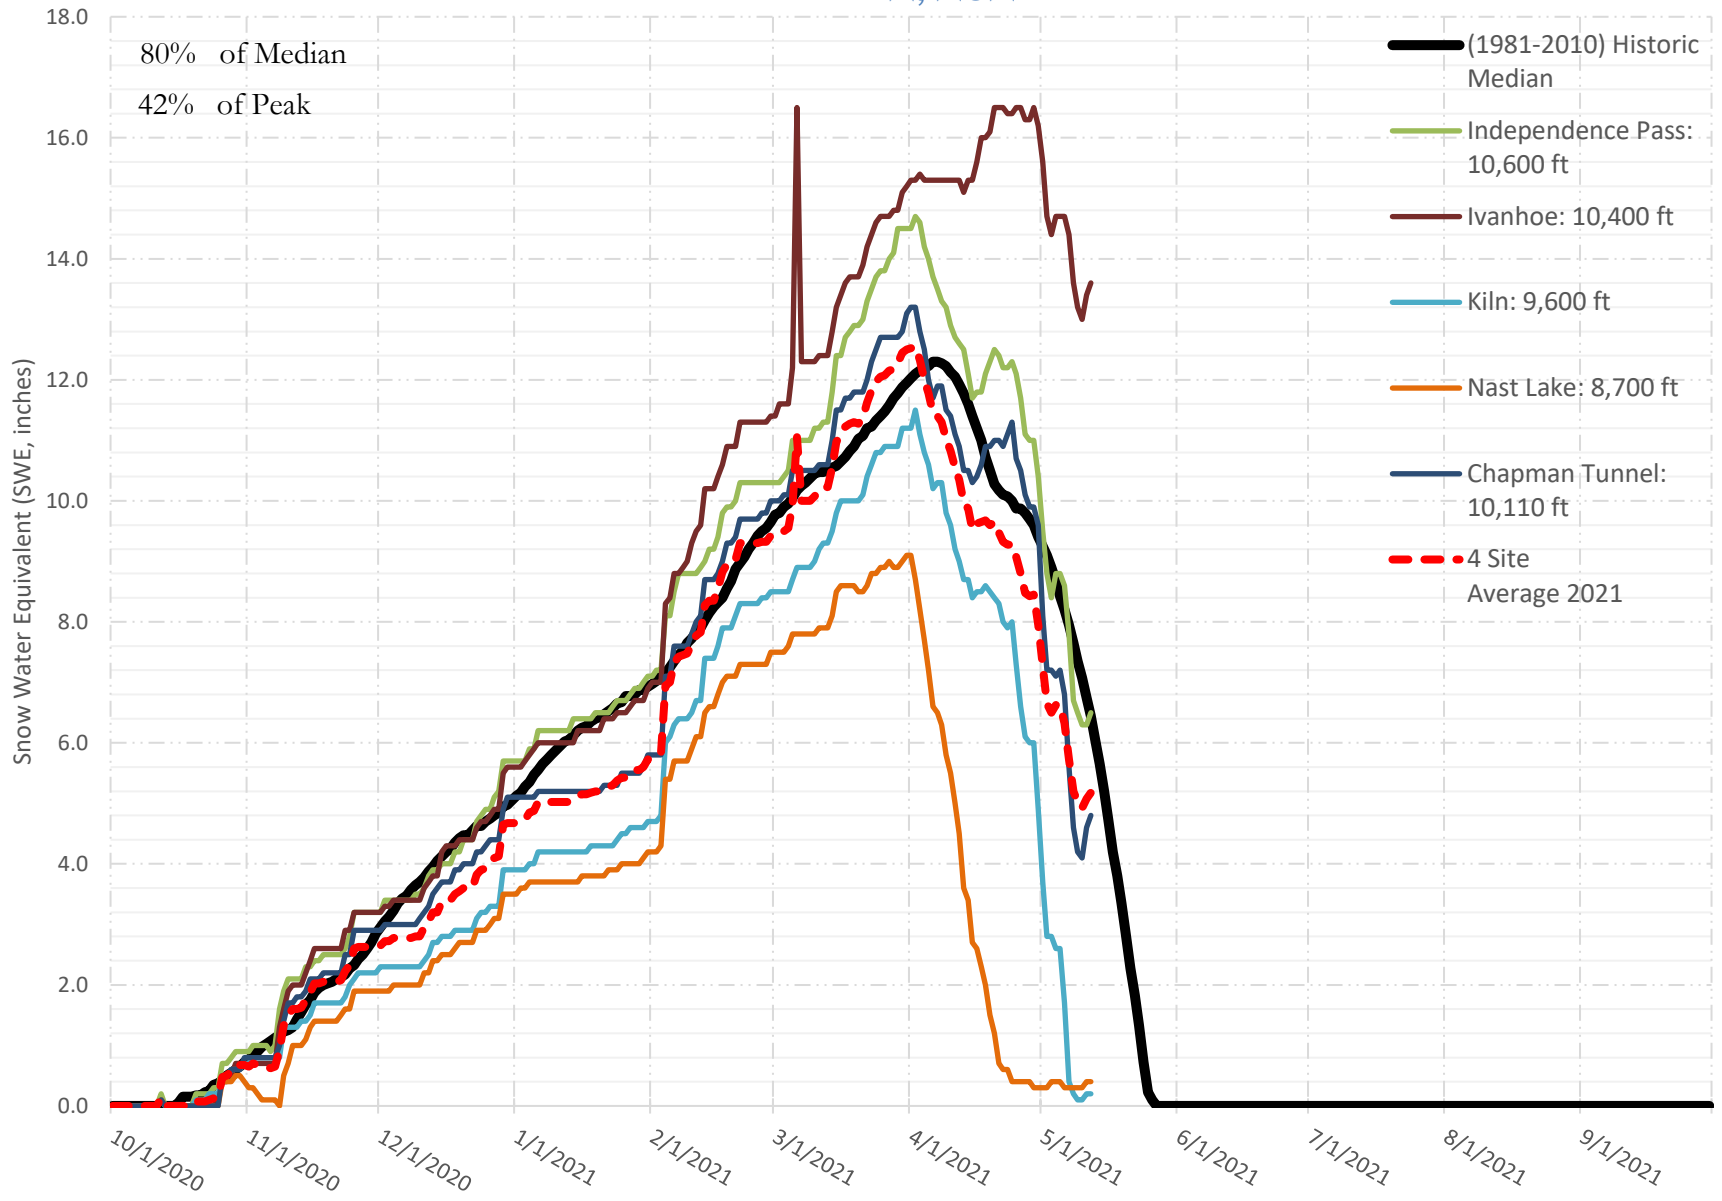

FRY-ARK COLLECTION BASIN SNOWPACK VS ANNUAL BASIN AVERAGE W/ ASSOC. FRY-ARK IMPORTS

MAY 12, 2021

FRY-ARK COLLECTION BASIN SNOWPACK W/ INDIVIDUAL SITES MAY 12, 2021

UPPER ARK BASIN SNOWPACK VS ANNUAL BASIN AVERAGE W/ ASSOC. FRY- ARK IMPORTS

MAY 12, 2021

UPPER ARK BASIN SNOWPACK W/ INDIVIDUAL SITES MAY 12, 2021