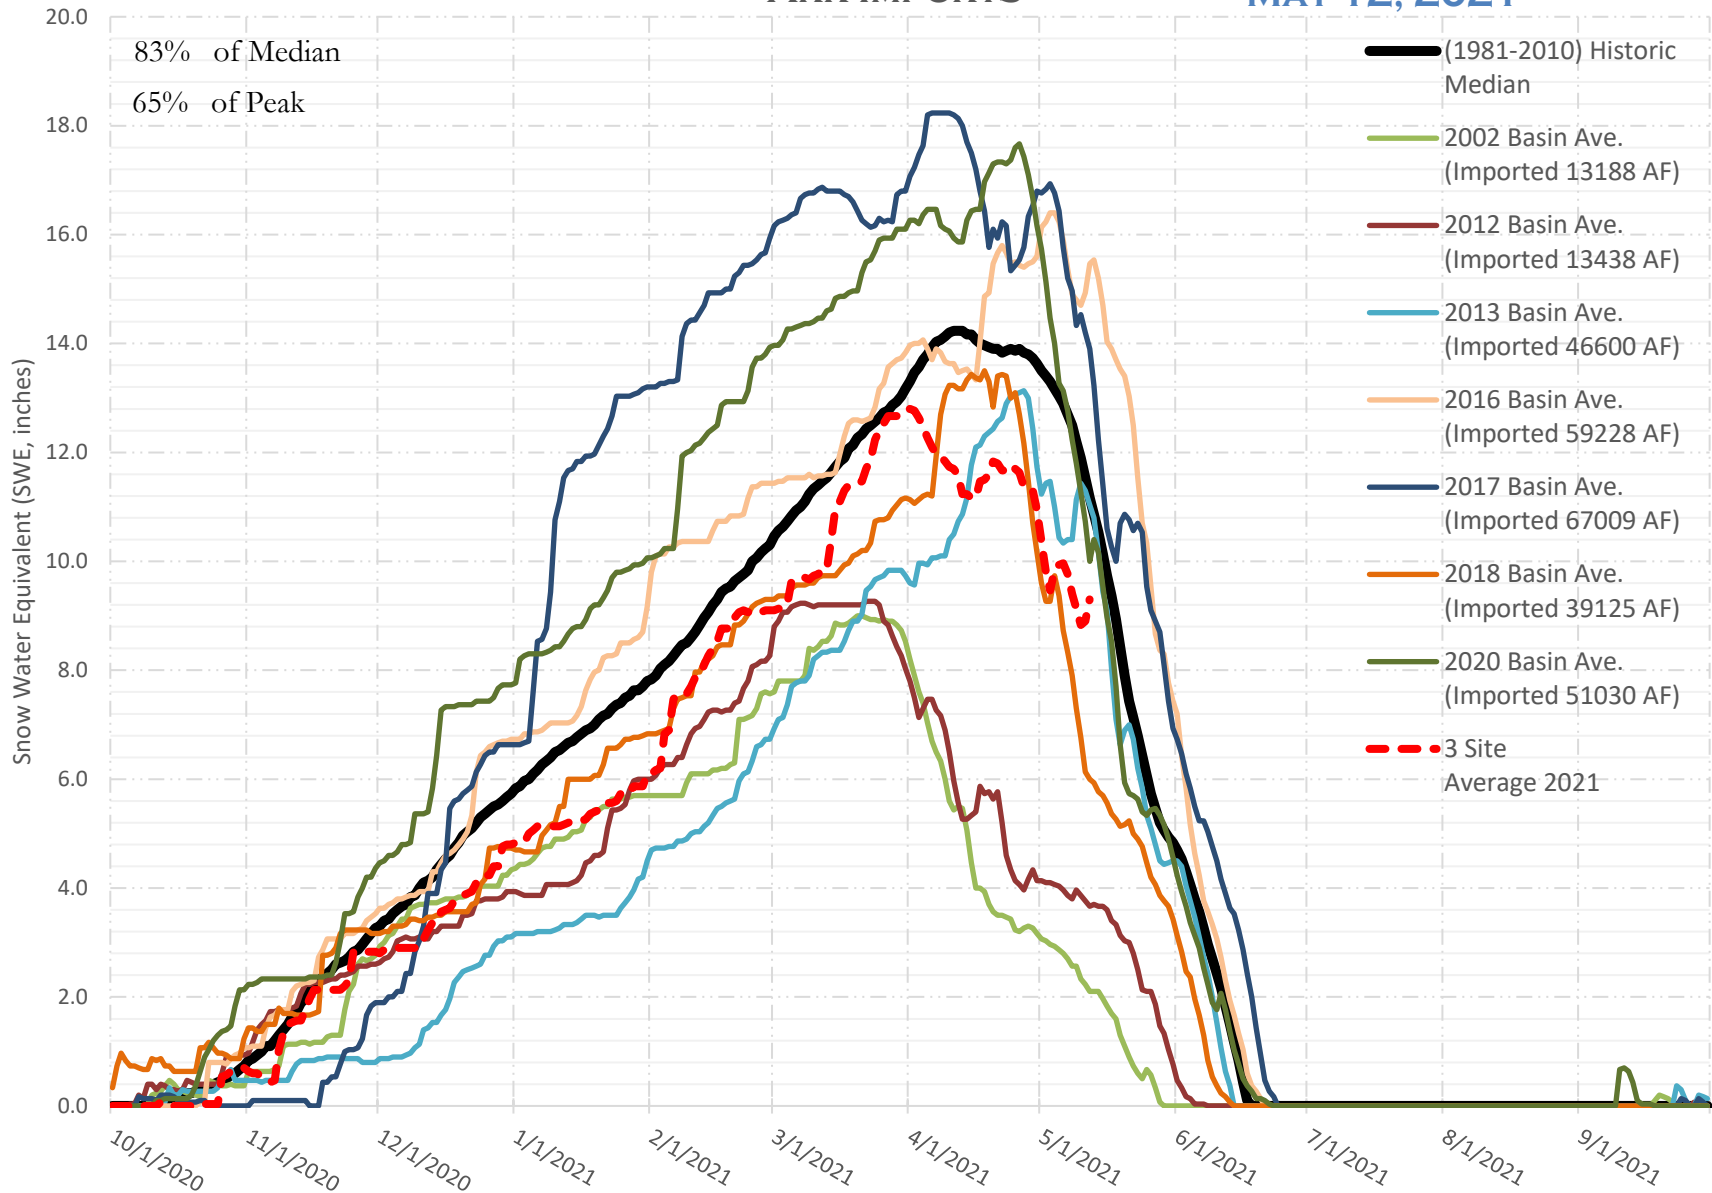

FRY-ARK COLLECTION BASIN SNOWPACK VS ANNUAL BASIN AVERAGE W/ ASSOC. FRY-ARK IMPORTS

MAY 12, 2021

FRY-ARK COLLECTION BASIN SNOWPACK W/ INDIVIDUAL SITES MAY 12, 2021

UPPER ARK BASIN SNOWPACK VS ANNUAL BASIN AVERAGE W/ ASSOC. FRY- ARK IMPORTS

MAY 12, 2021

UPPER ARK BASIN SNOWPACK W/ INDIVIDUAL SITES MAY 12, 2021