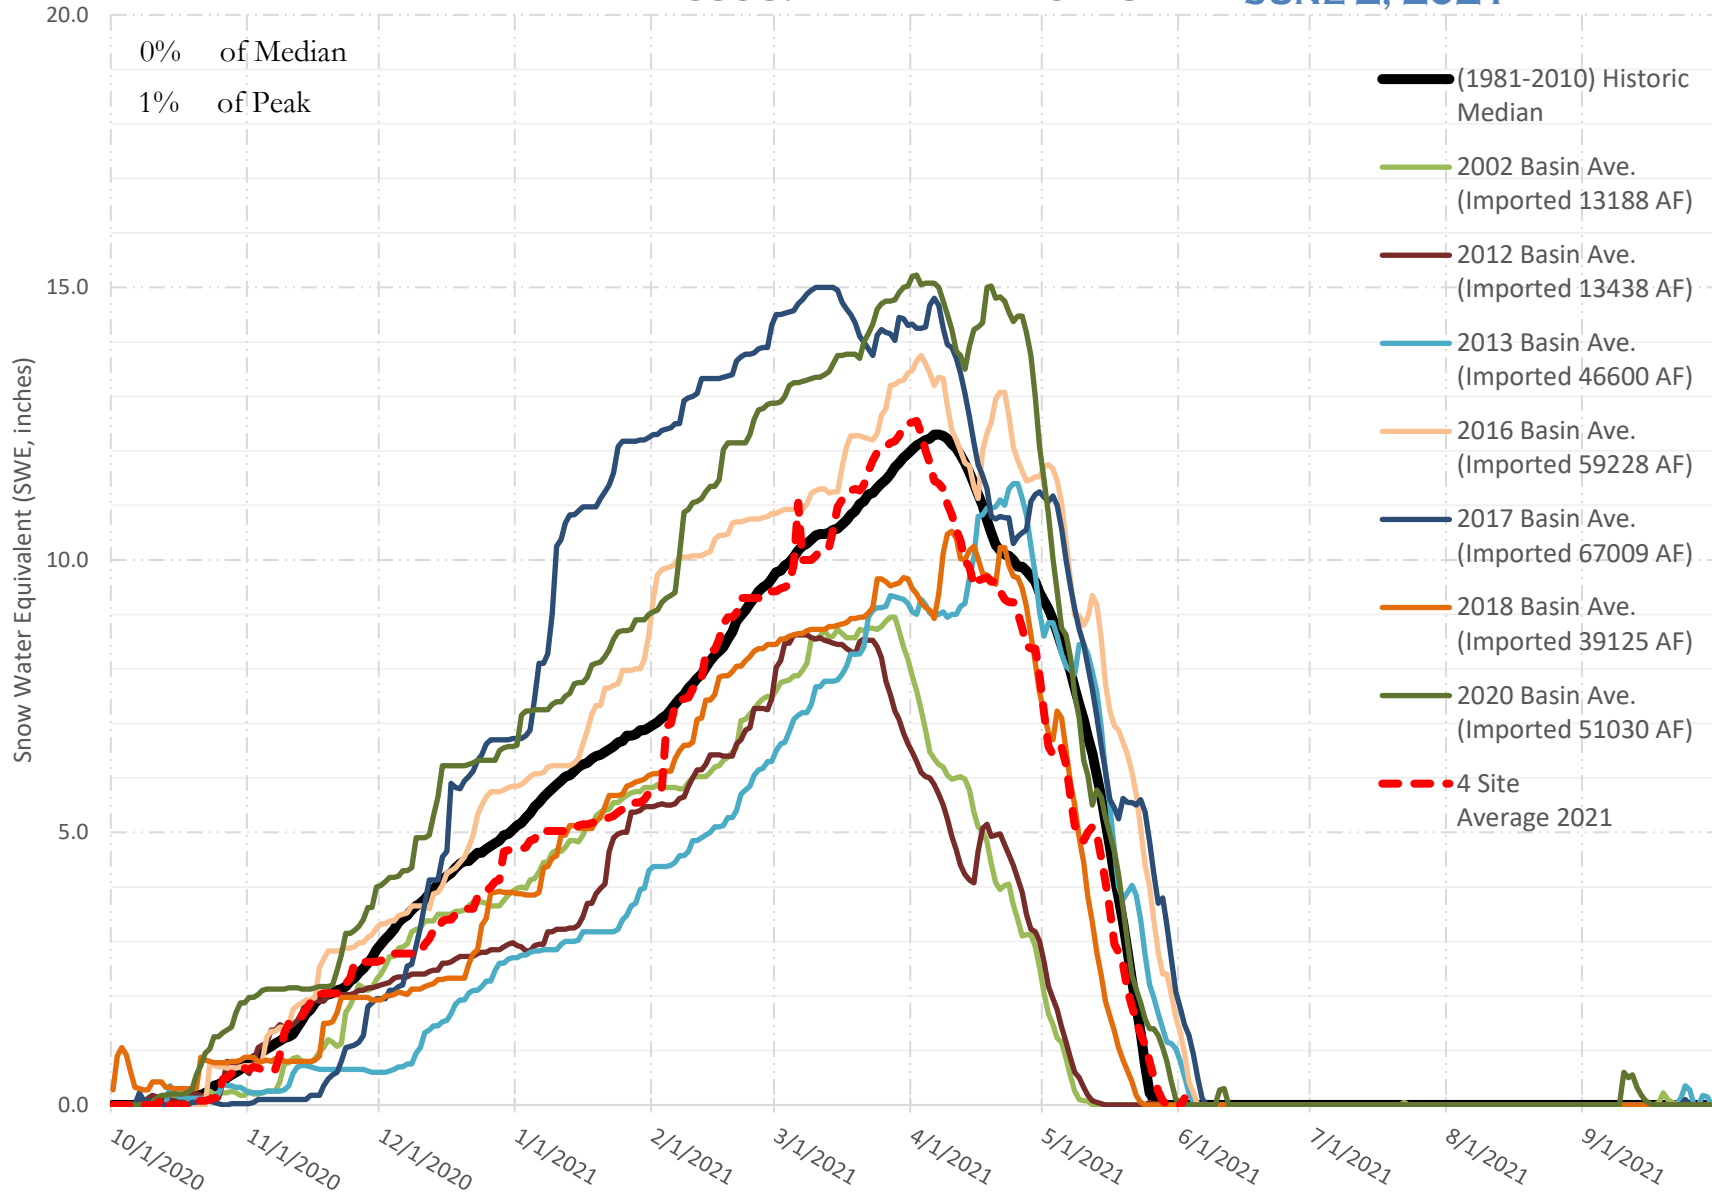

FRY-ARK COLLECTION BASIN SNOWPACK VS ANNUAL BASIN AVERAGE W/ ASSOC. FRY-ARK IMPORTS

JUNE 2, 2021

FRY-ARK COLLECTION BASIN SNOWPACK W/ INDIVIDUAL SITES JUNE 2, 2021

UPPER ARK BASIN SNOWPACK VS ANNUAL BASIN AVERAGE W/ ASSOC. FRY- ARK IMPORTS

JUNE 2, 2021

UPPER ARK BASIN SNOWPACK W/ INDIVIDUAL SITES JUNE 2, 2021