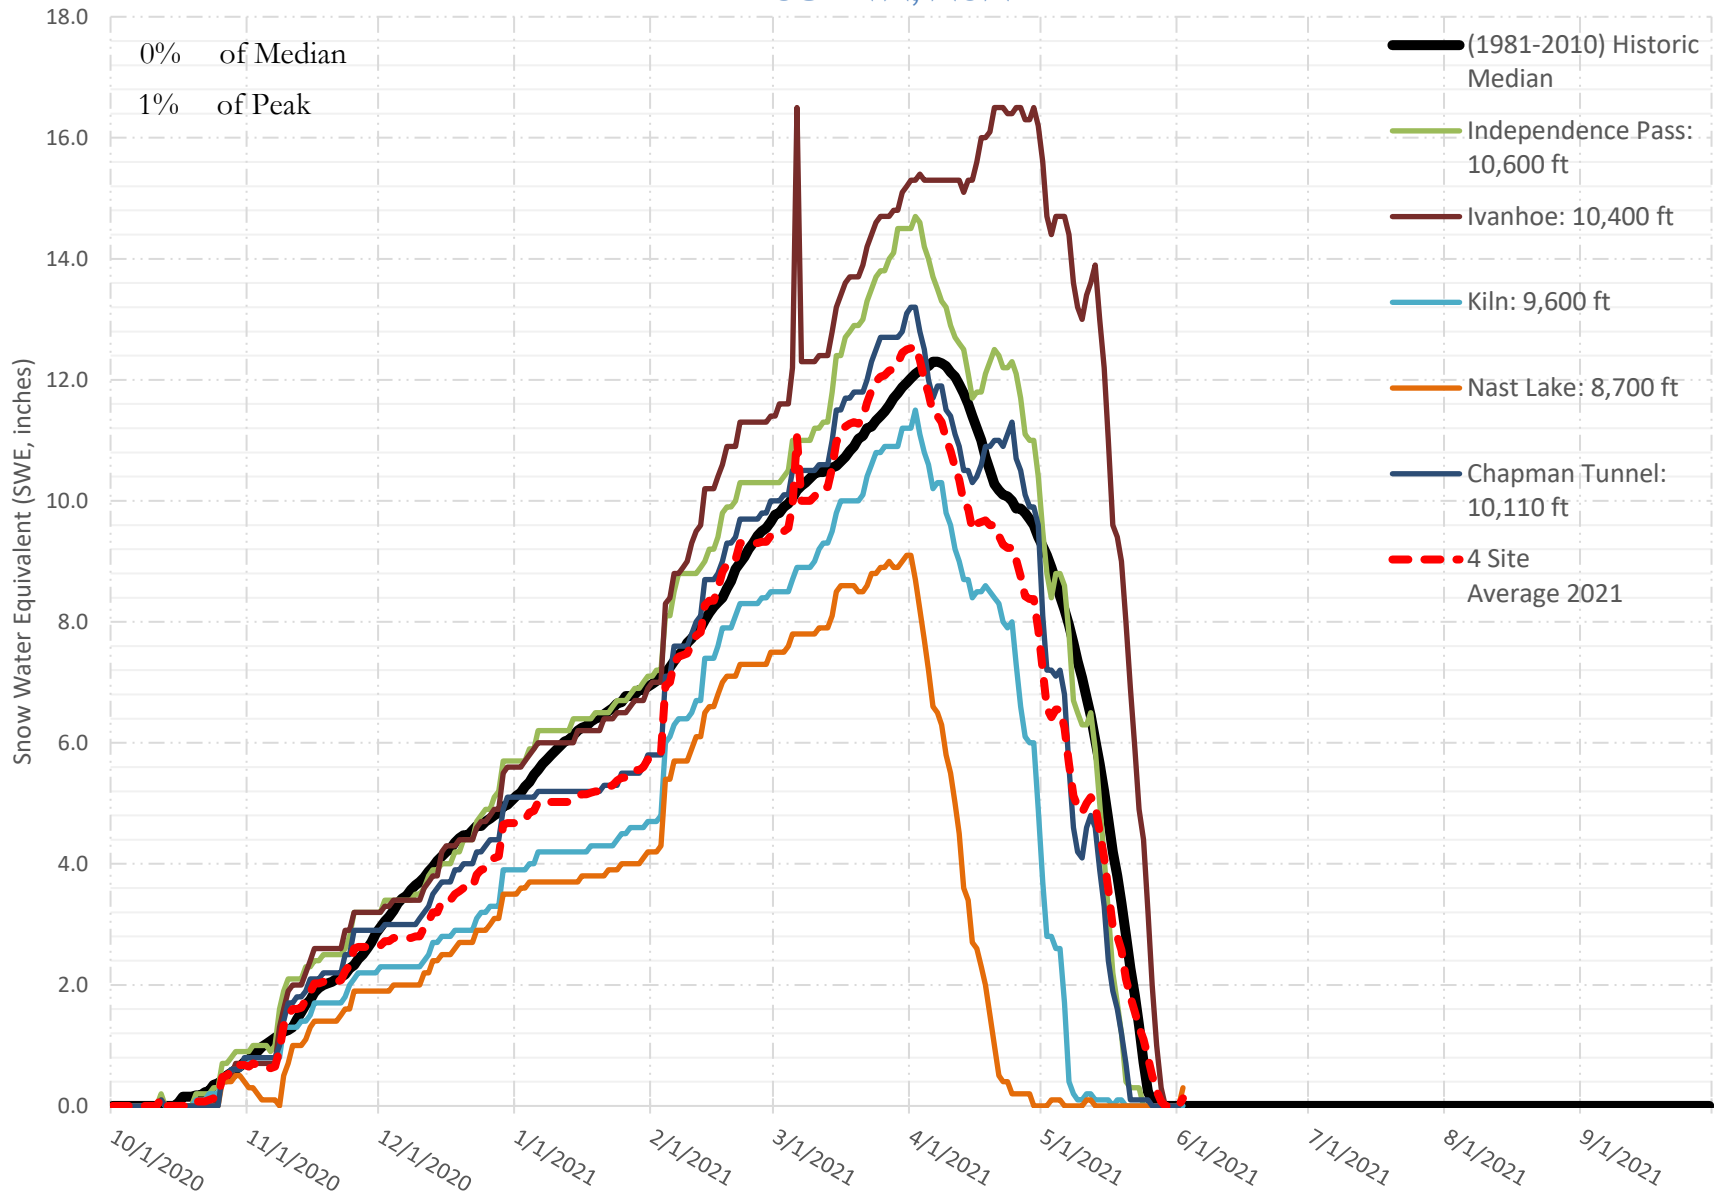

FRY-ARK COLLECTION BASIN SNOWPACK VS ANNUAL BASIN AVERAGE W/ ASSOC. FRY-ARK IMPORTS

JUNE 2, 2021

FRY-ARK COLLECTION BASIN SNOWPACK W/ INDIVIDUAL SITES JUNE 2, 2021

UPPER ARK BASIN SNOWPACK VS ANNUAL BASIN AVERAGE W/ ASSOC. FRY- ARK IMPORTS

JUNE 2, 2021

UPPER ARK BASIN SNOWPACK W/ INDIVIDUAL SITES JUNE 2, 2021