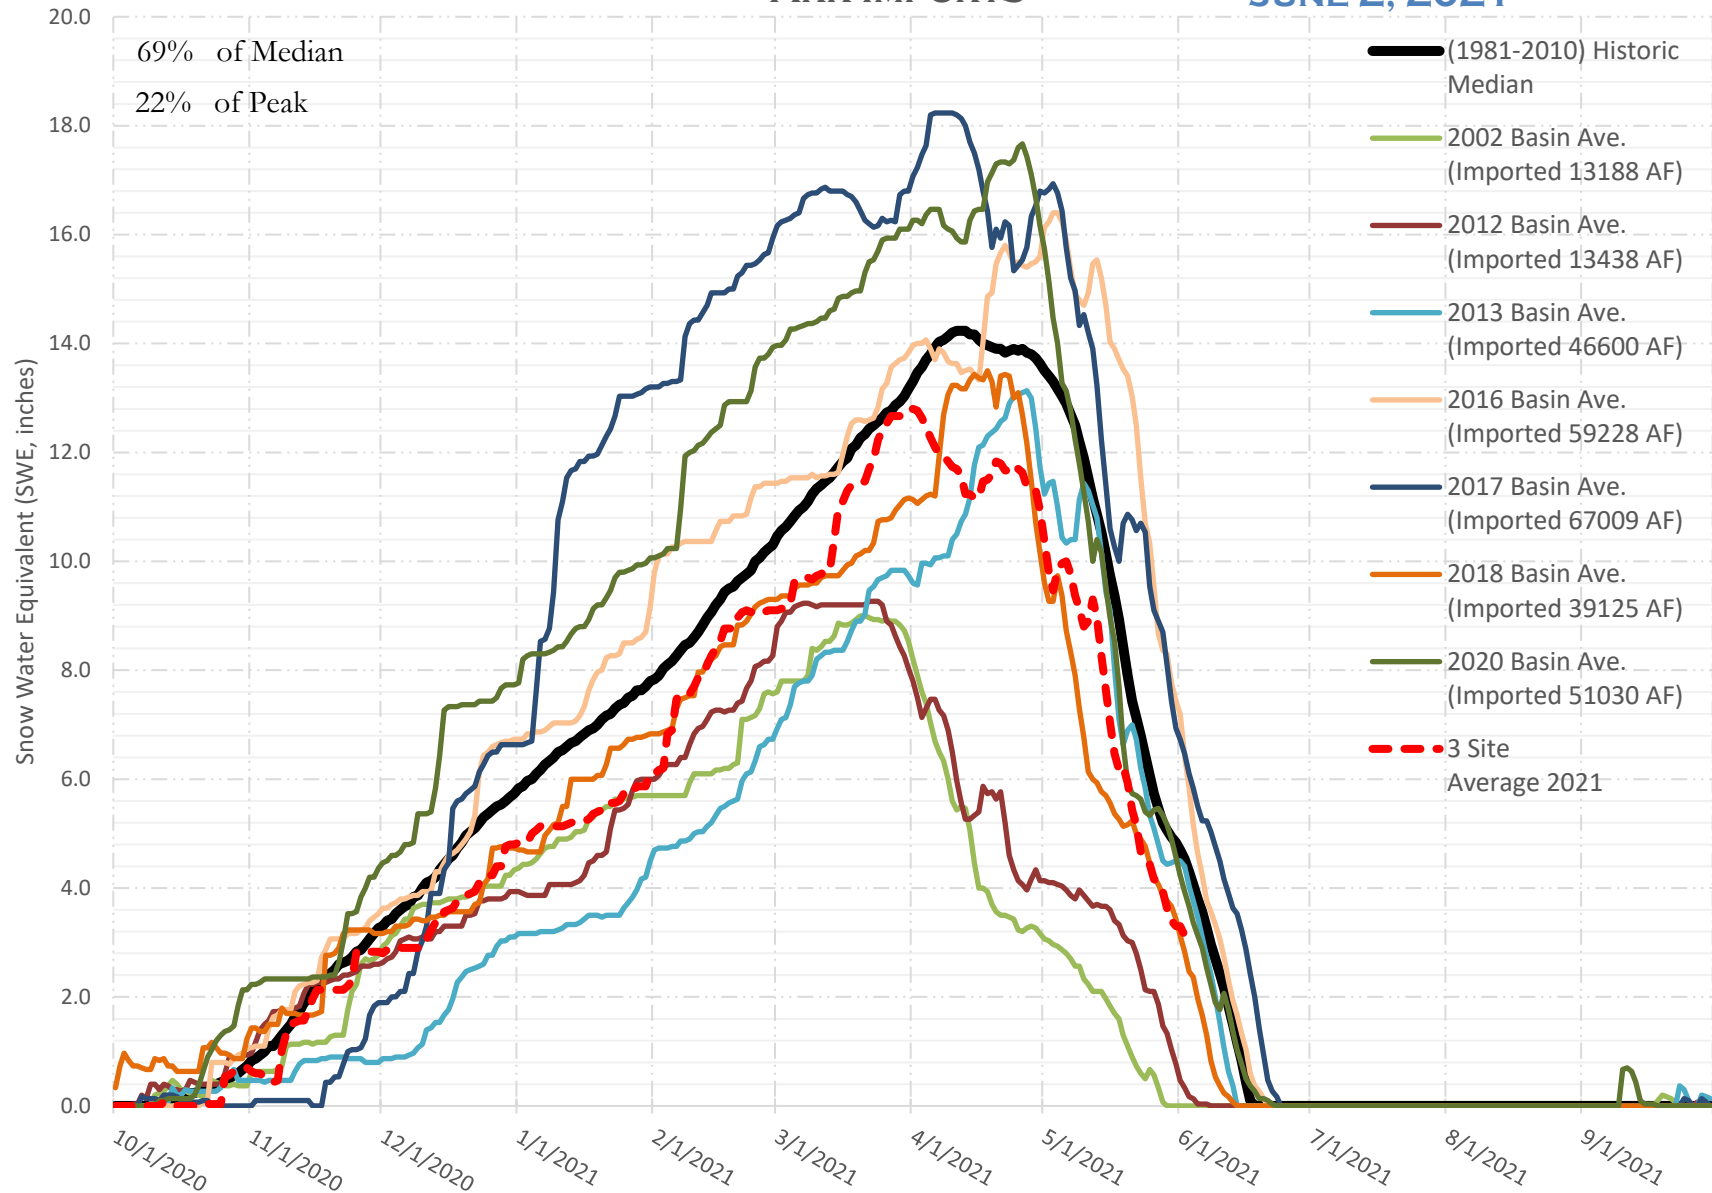

FRY-ARK COLLECTION BASIN SNOWPACK VS ANNUAL BASIN AVERAGE W/ ASSOC. FRY-ARK IMPORTS

JUNE 2, 2021

FRY-ARK COLLECTION BASIN SNOWPACK W/ INDIVIDUAL SITES JUNE 2, 2021

UPPER ARK BASIN SNOWPACK VS ANNUAL BASIN AVERAGE W/ ASSOC. FRY- ARK IMPORTS

JUNE 2, 2021

UPPER ARK BASIN SNOWPACK W/ INDIVIDUAL SITES JUNE 2, 2021