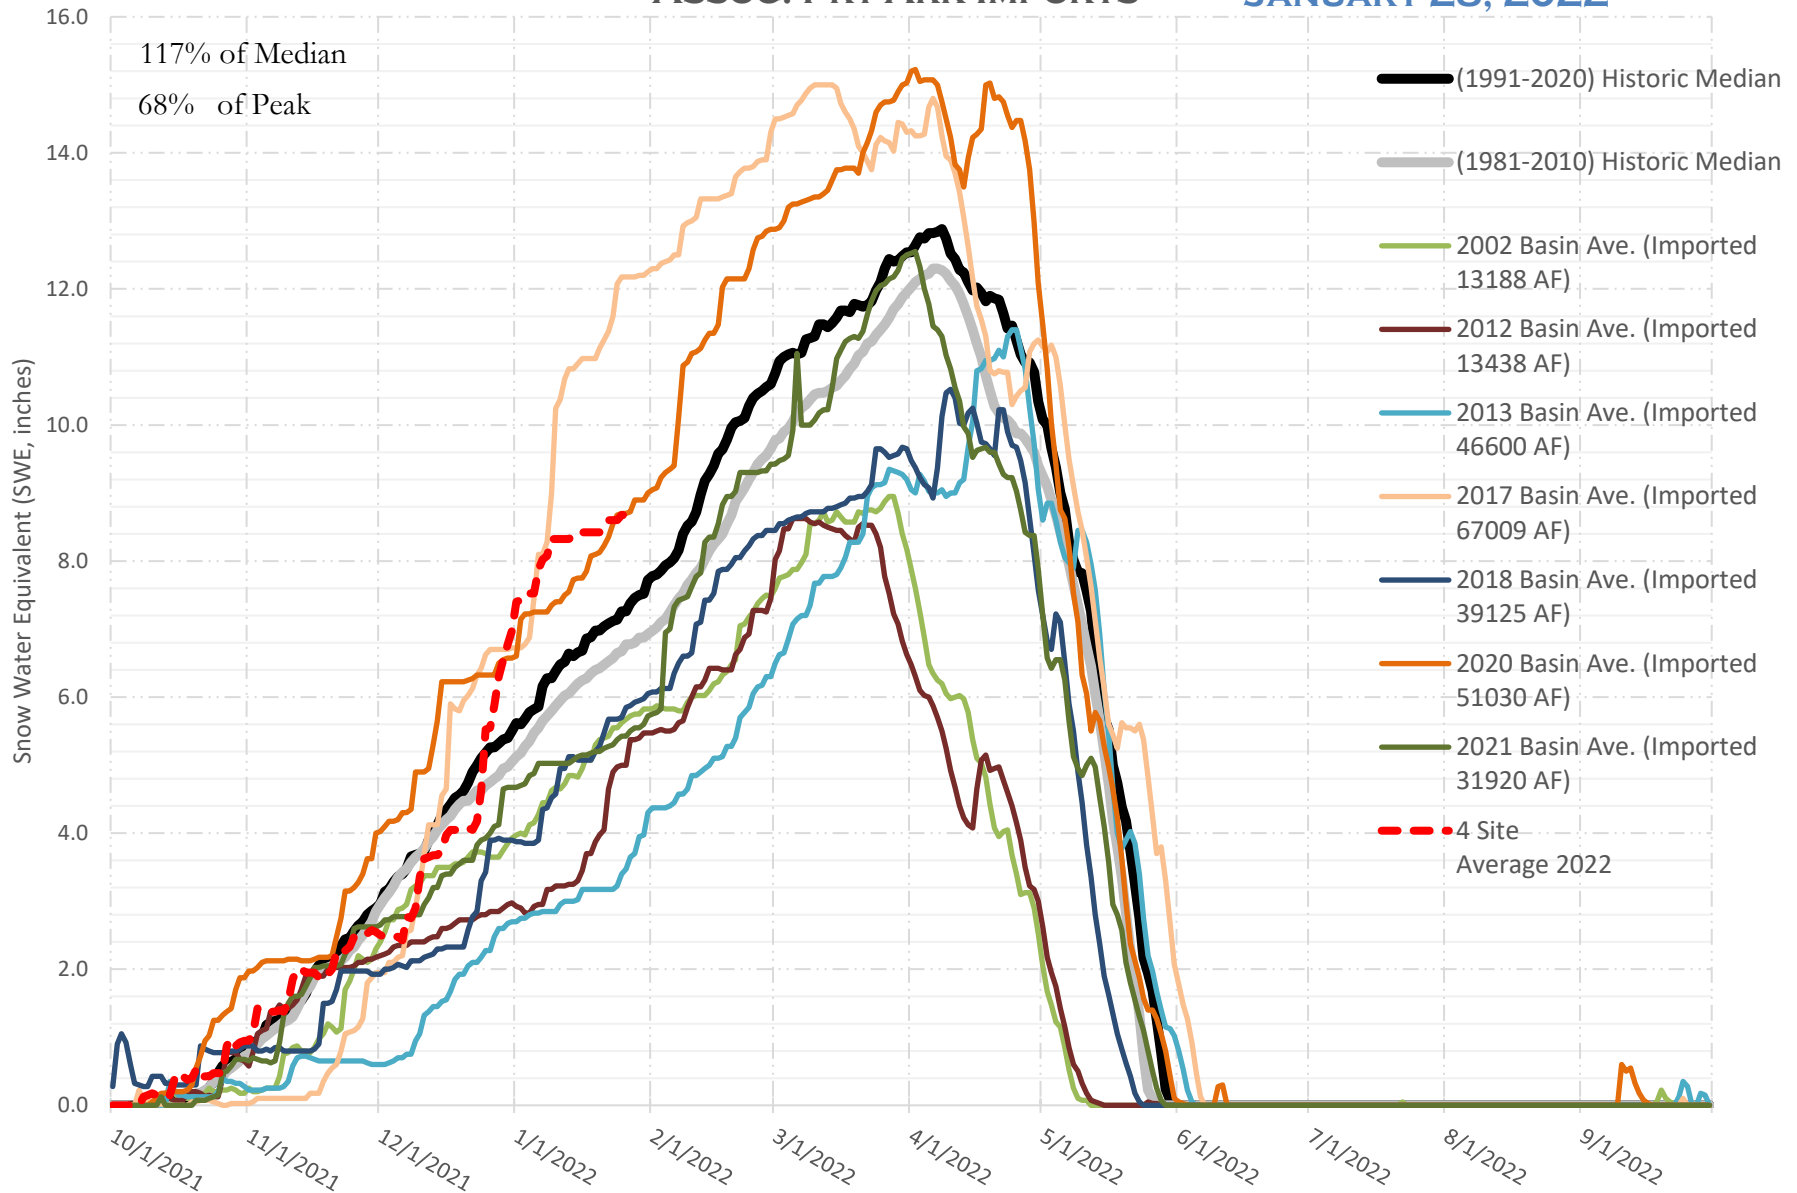

FRY-ARK COLLECTION BASIN SNOWPACK VS ANNUAL BASIN AVERAGE W/ ASSOC. FRY-ARK IMPORTS

JANUARY 28, 2022

UPPER ARK BASIN SNOWPACK VS ANNUAL BASIN AVERAGE W/ ASSOC. FRY- ARK IMPORTS

JANUARY 28, 2022