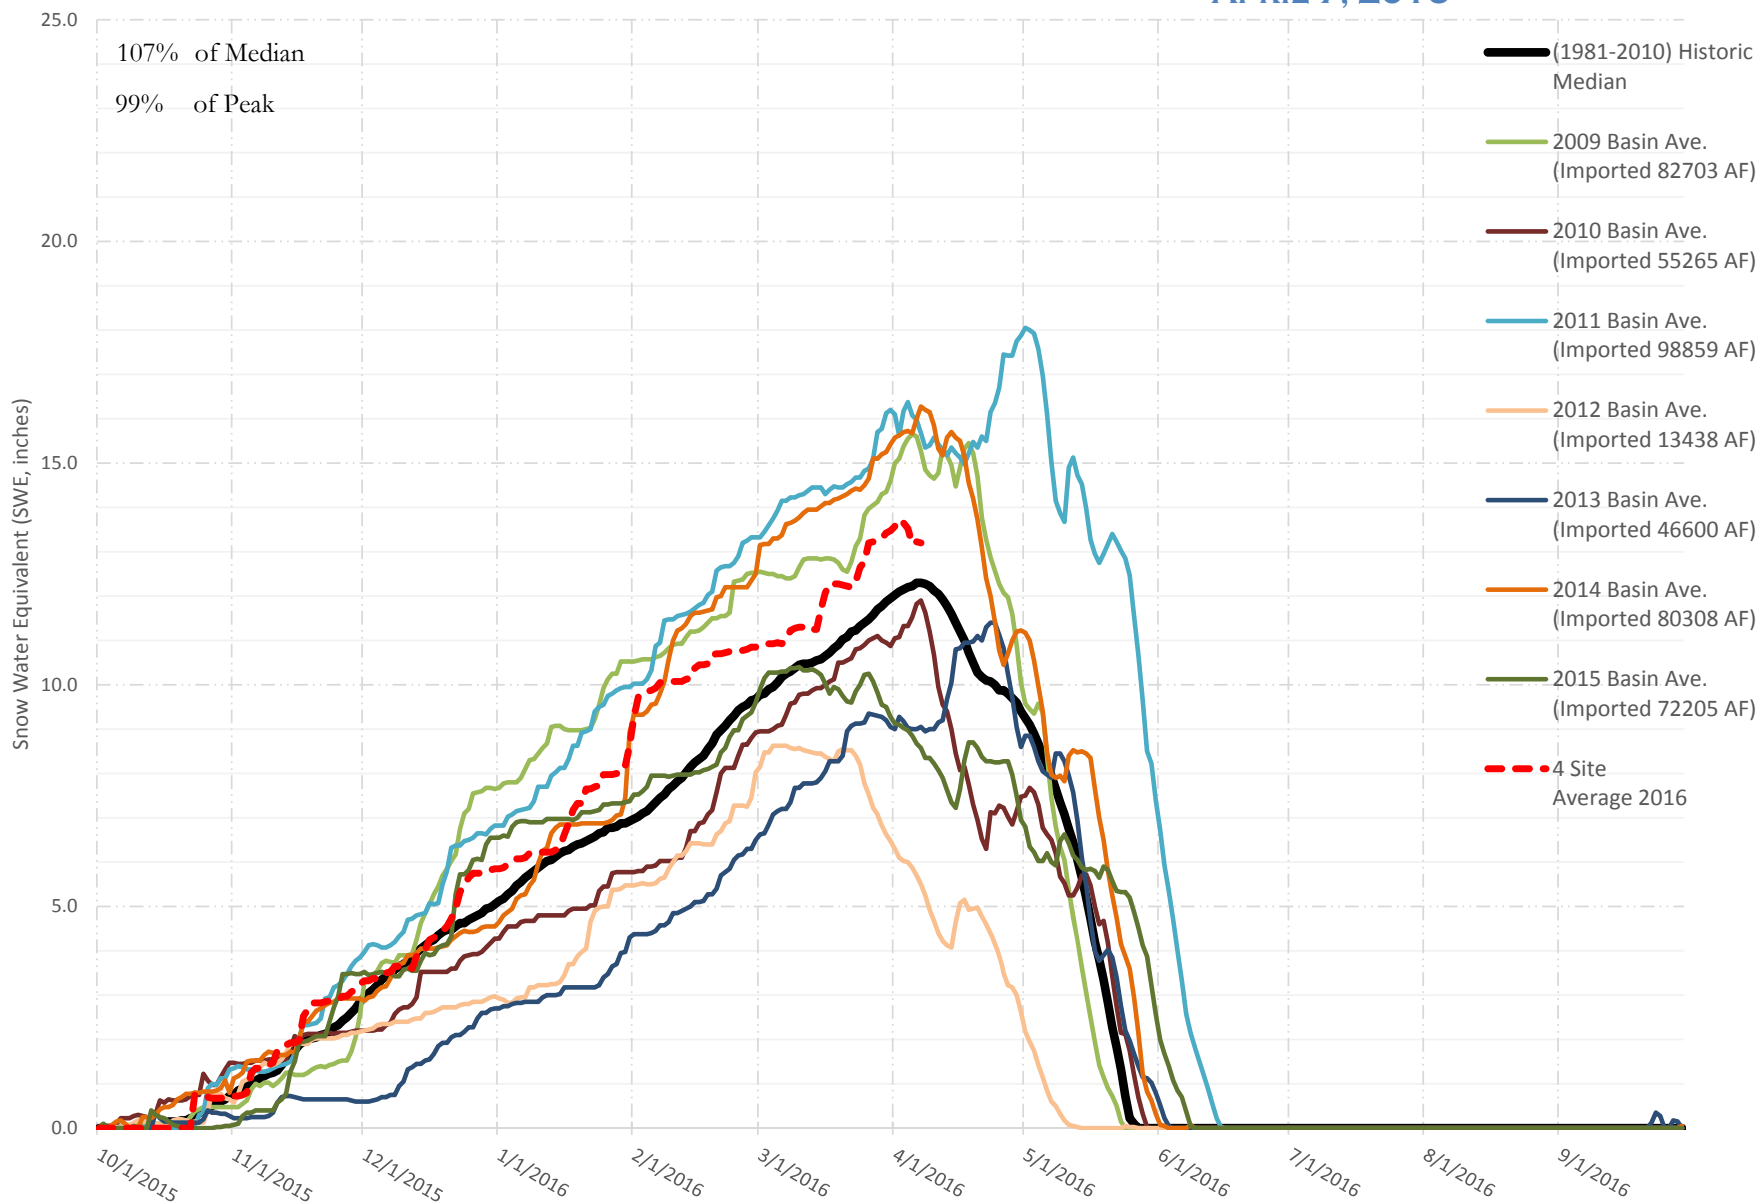

# FRY-ARK COLLECTION BASIN SNOWPACK VS ANNUAL BASIN AVERAGE W/ ASSOC. FRY-ARK IMPORTS

APRIL 7, 2016