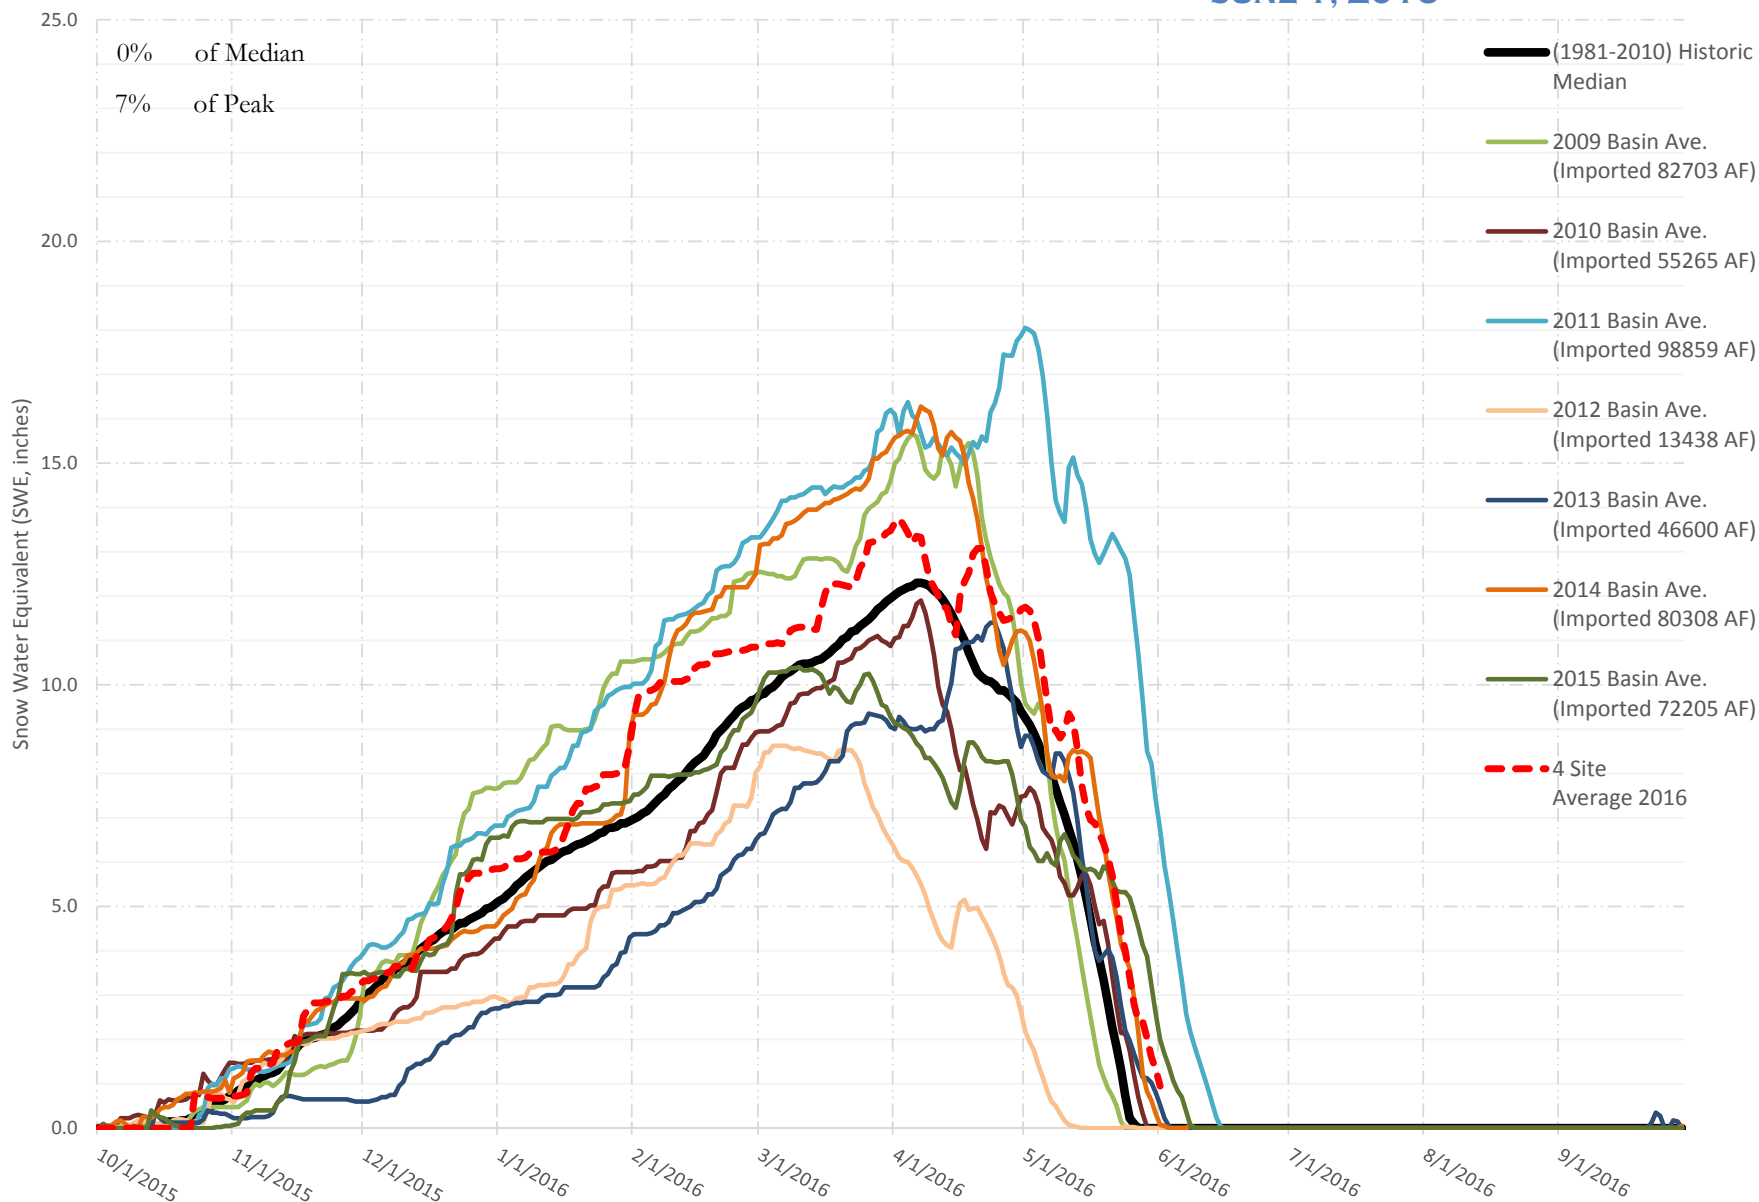

FRY-ARK COLLECTION BASIN SNOWPACK VS ANNUAL BASIN AVERAGE W/ ASSOC. FRY-ARK IMPORTS

JUNE 1, 2016

UPPER ARK BASIN SNOWPACK VS ANNUAL BASIN AVERAGE W/ ASSOC. FRY-ARK IMPORTS

JUNE 1, 2016