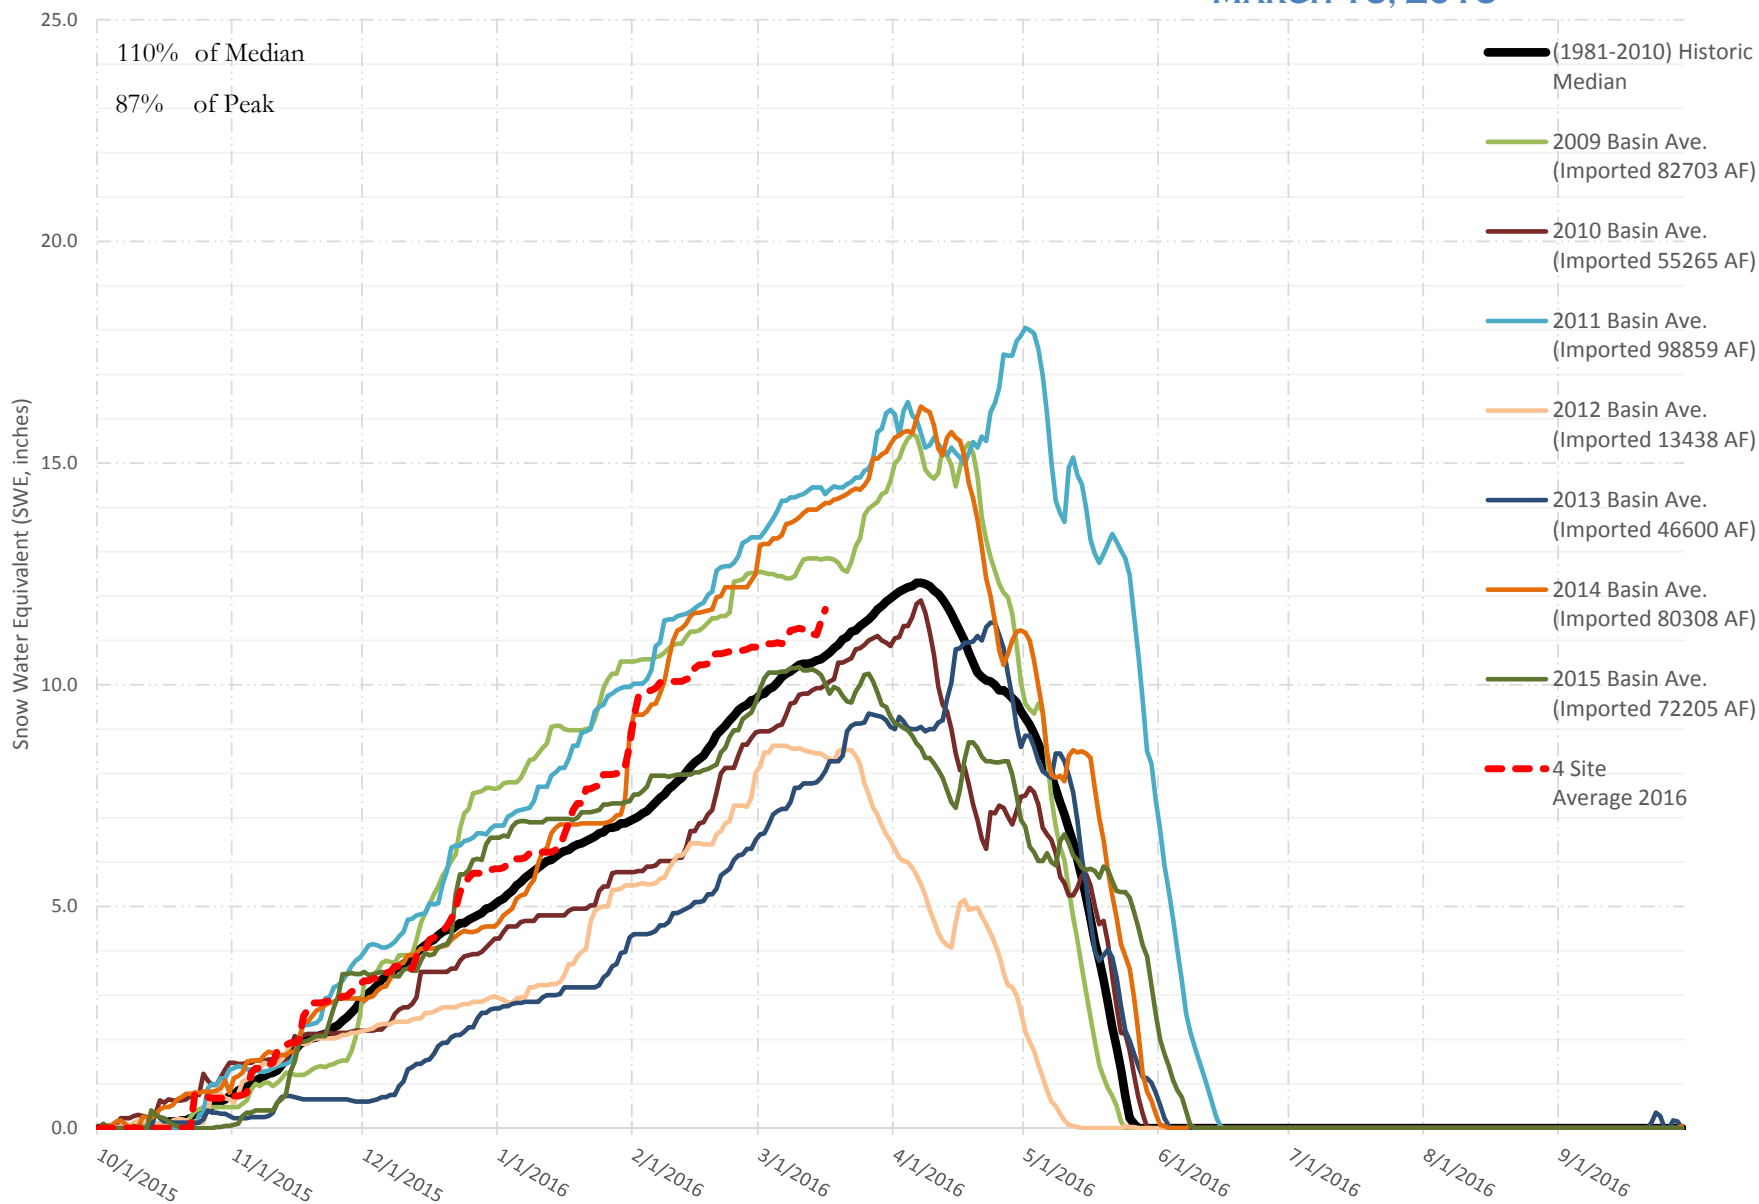

FRY-ARK COLLECTION BASIN SNOWPACK VS ANNUAL BASIN AVERAGE W/ ASSOC. FRY-ARK IMPORTS

MARCH 16, 2016

UPPER ARK BASIN SNOWPACK VS ANNUAL BASIN AVERAGE W/ ASSOC. FRY-ARK IMPORTS

MARCH 16, 2016