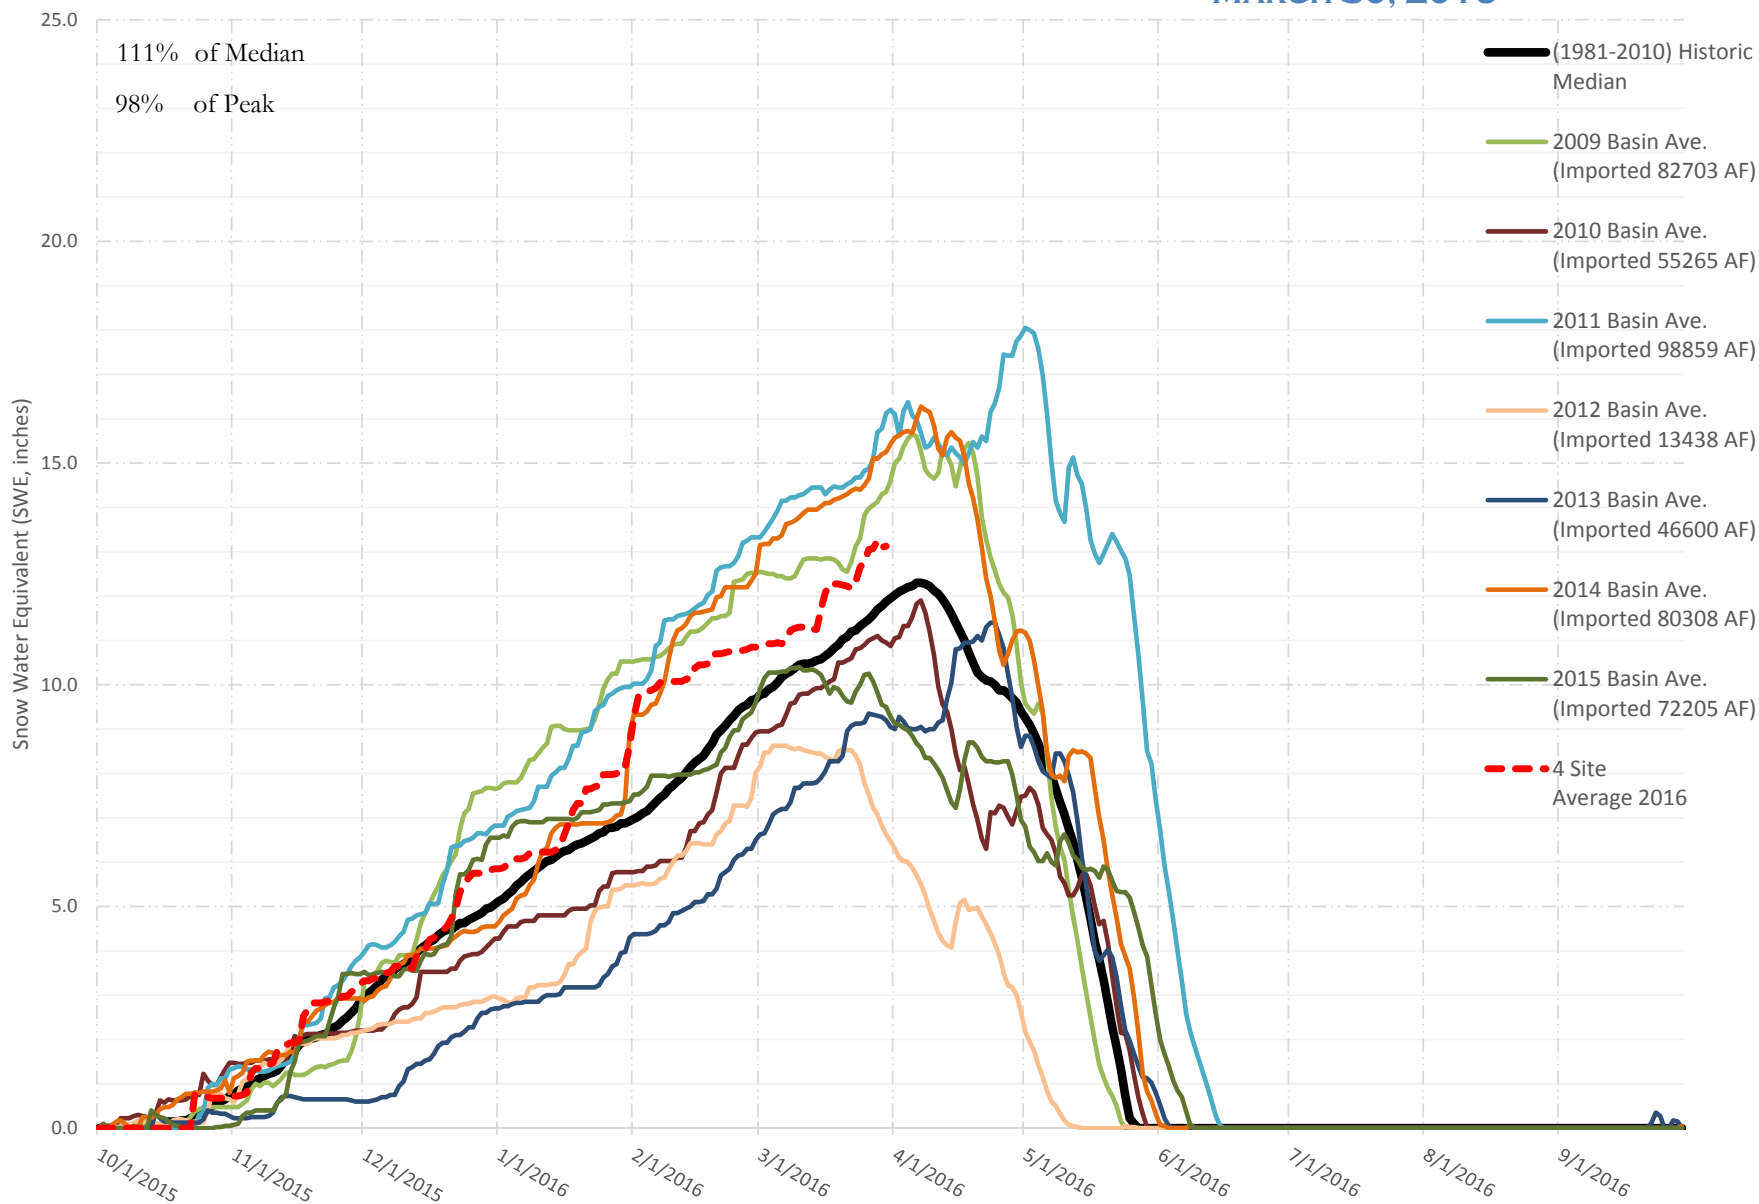

FRY-ARK COLLECTION BASIN SNOWPACK VS ANNUAL BASIN AVERAGE W/ ASSOC. FRY-ARK IMPORTS

MARCH 30, 2016

UPPER ARK BASIN SNOWPACK VS ANNUAL BASIN AVERAGE W/ ASSOC. FRY-ARK IMPORTS

MARCH 30, 2016