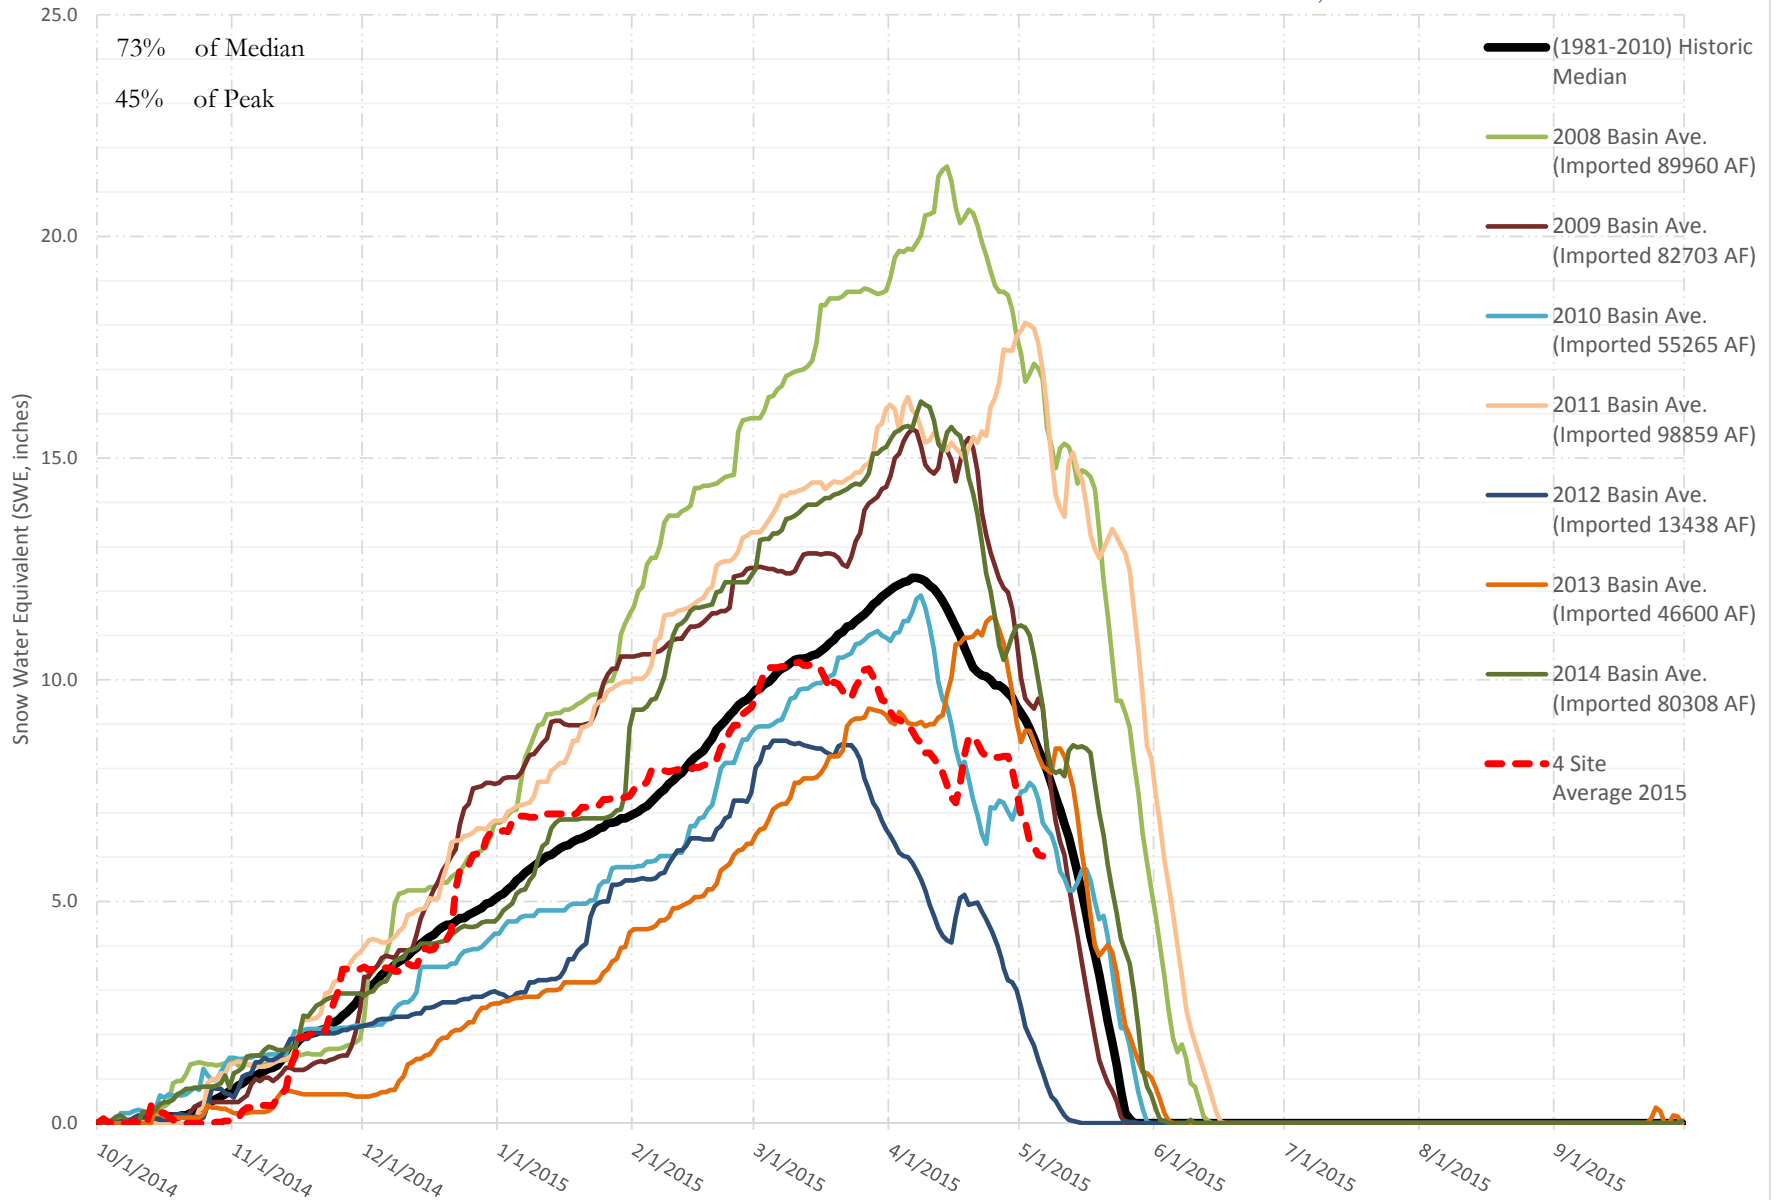

FRY-ARK COLLECTION BASIN SNOWPACK VS ANNUAL BASIN AVERAGE W/ ASSOC. FRY-ARK IMPORTS

MAY 6, 2015

UPPER ARK BASIN SNOWPACK VS ANNUAL BASIN AVERAGE W/ ASSOC. FRY-ARK IMPORTS

MAY 6, 2015