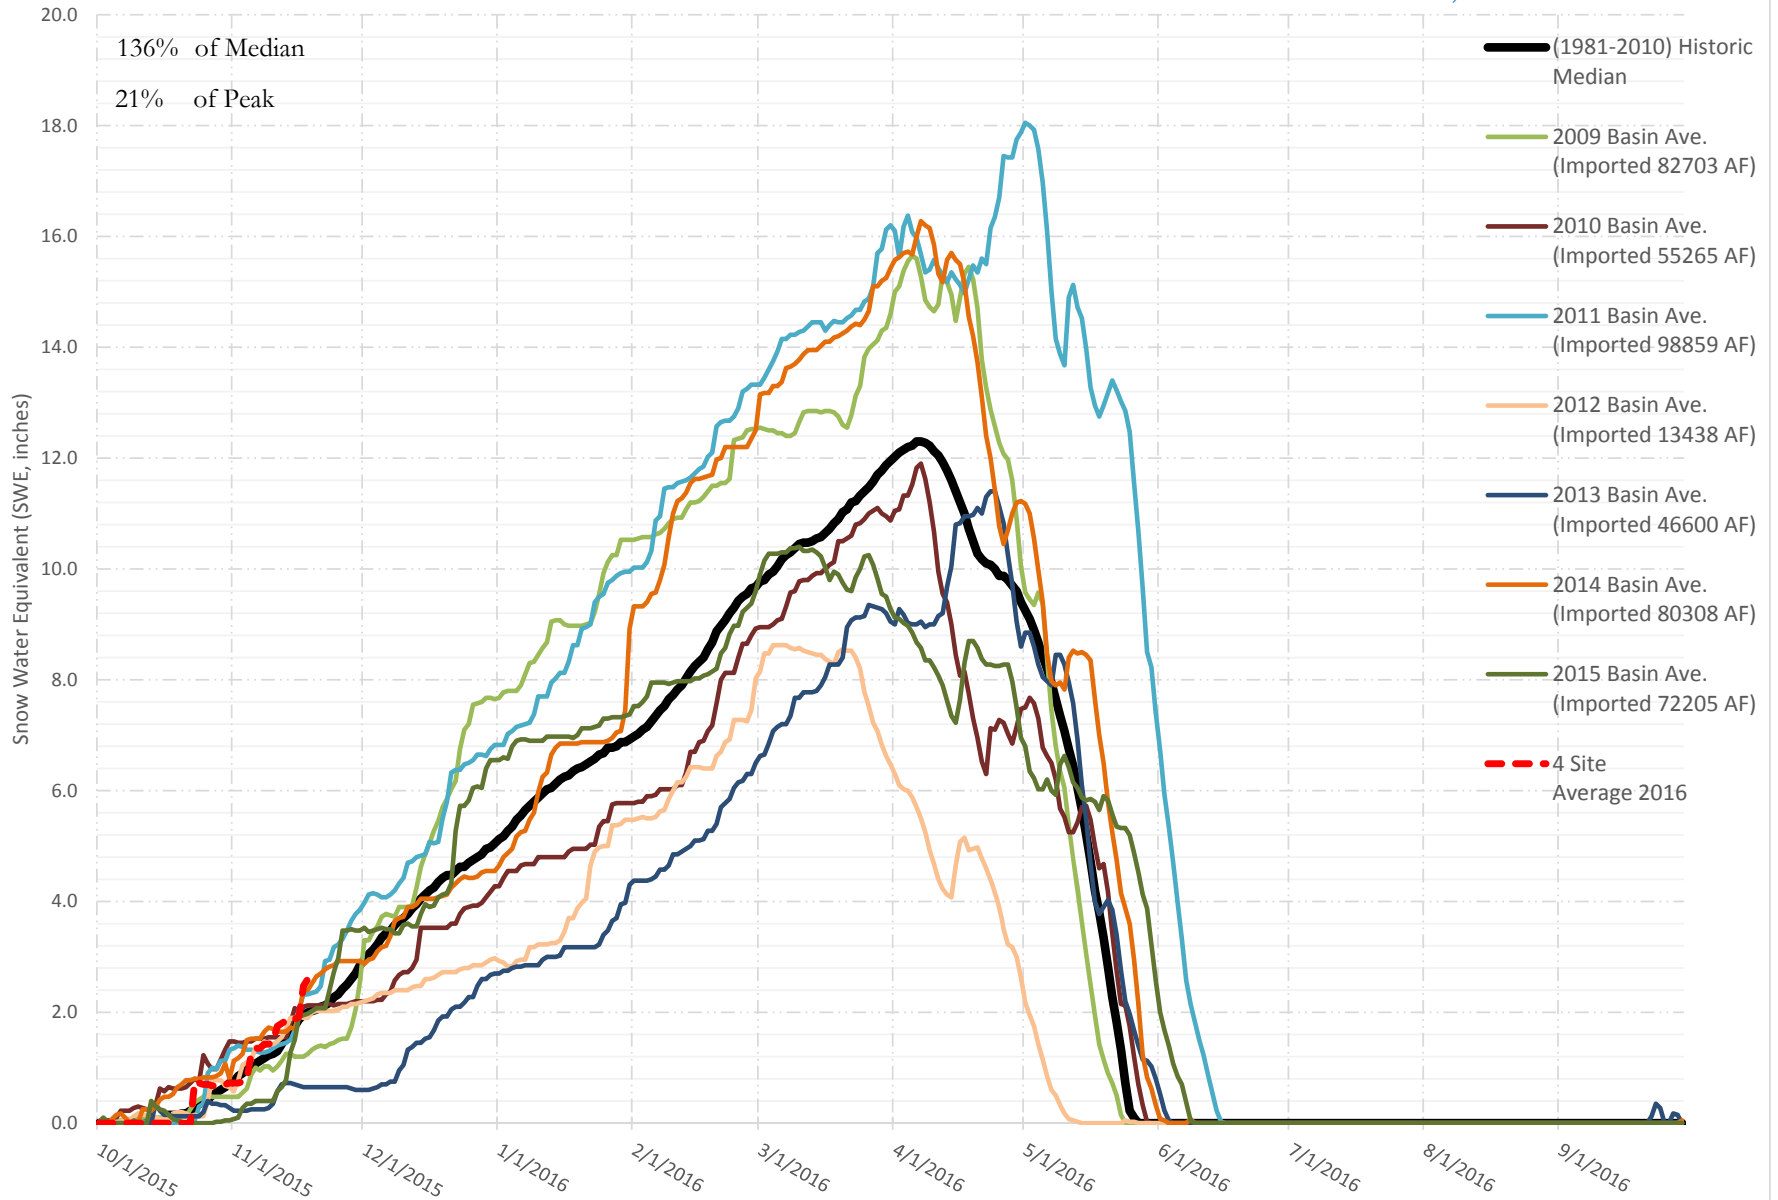

# FRY-ARK COLLECTION BASIN SNOWPACK VS ANNUAL BASIN AVERAGE W/ ASSOC. FRY-ARK IMPORTS

NOVEMBER 19, 2015