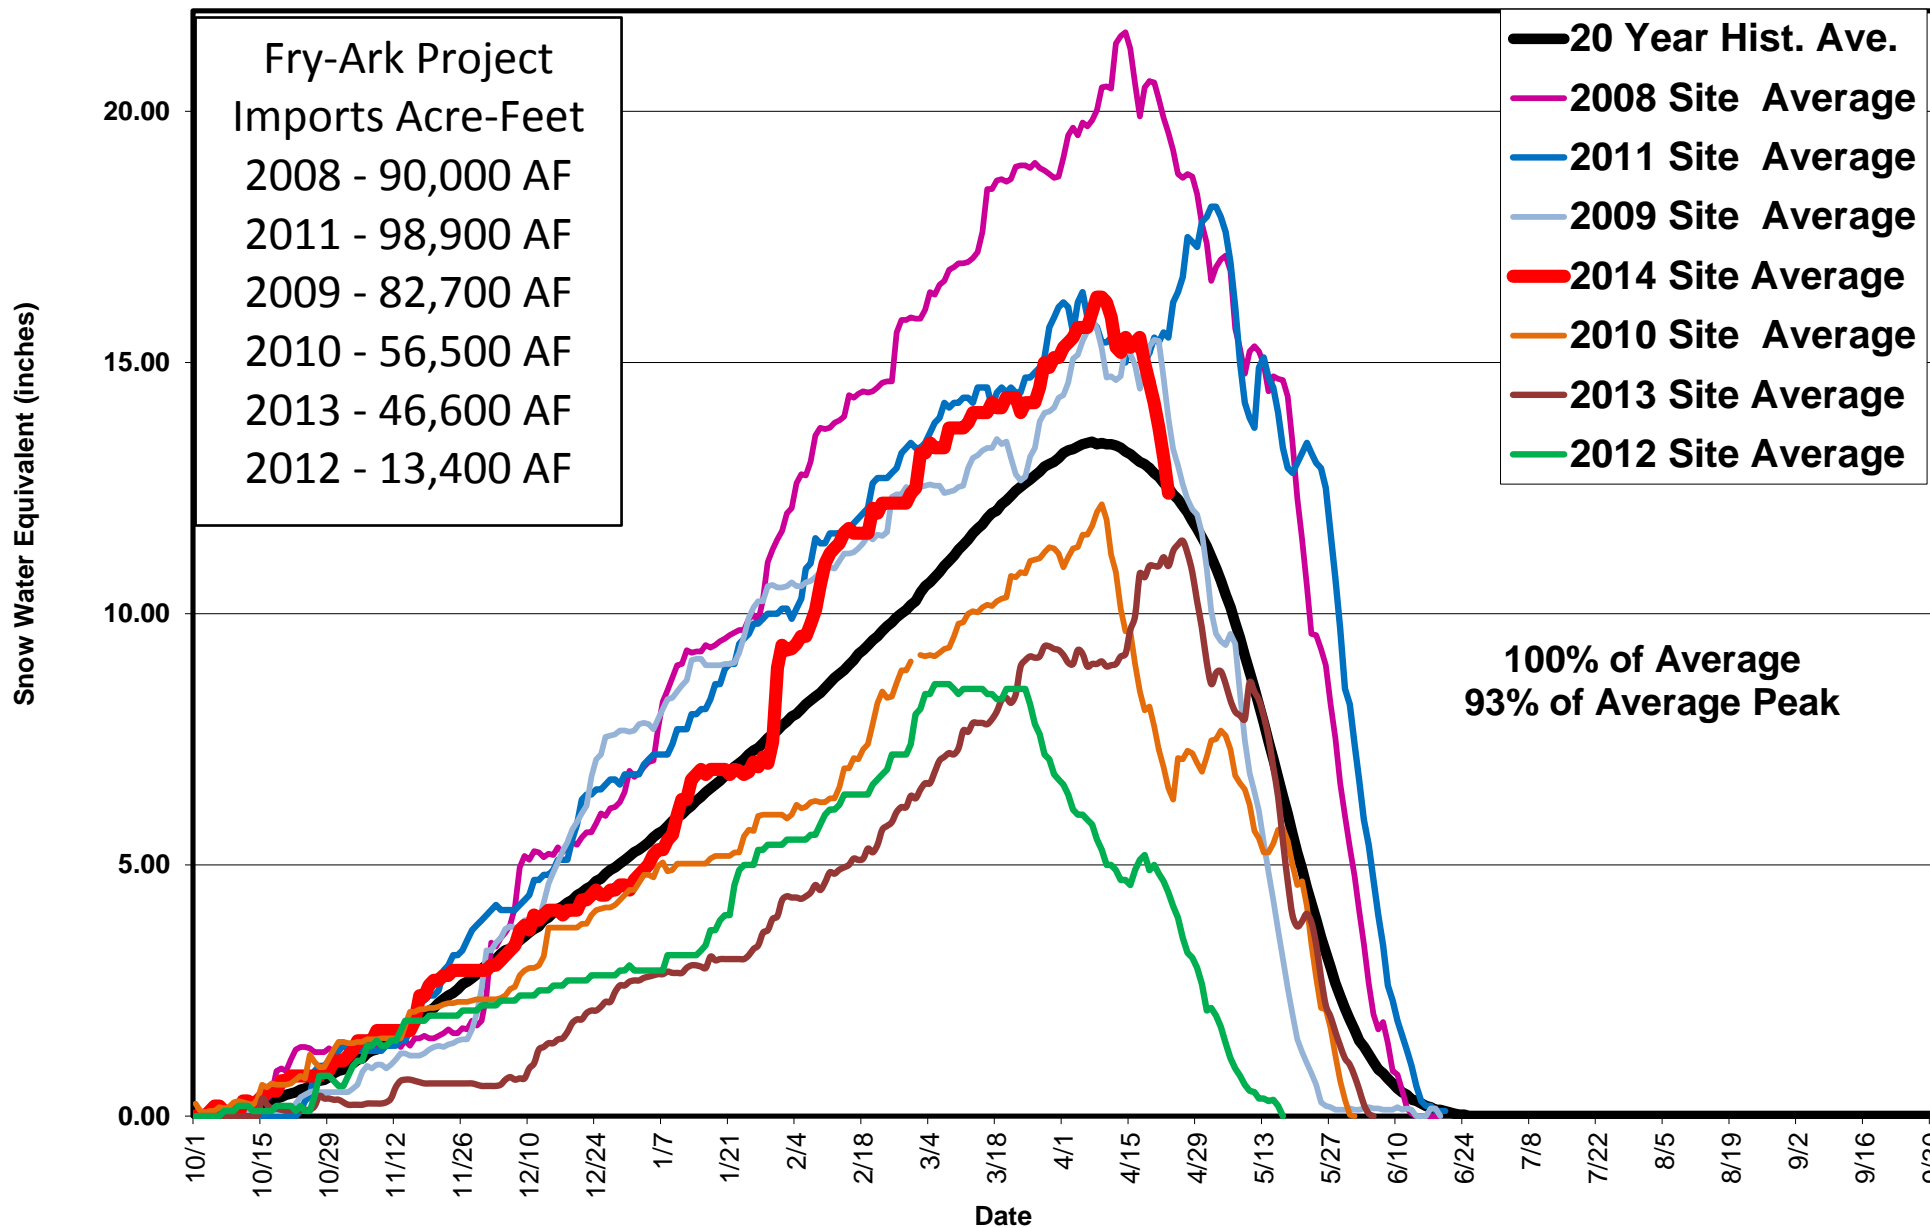

**FRY-ARK COLLECTION SYSTEM AREA SNOWPACK Snow Water Equivalent (SWE)**  
 April 23, 2014

# UPPER ARKANSAS BASIN SNOWPACK Snow Water Equivalent (SWE)

April 23, 2014