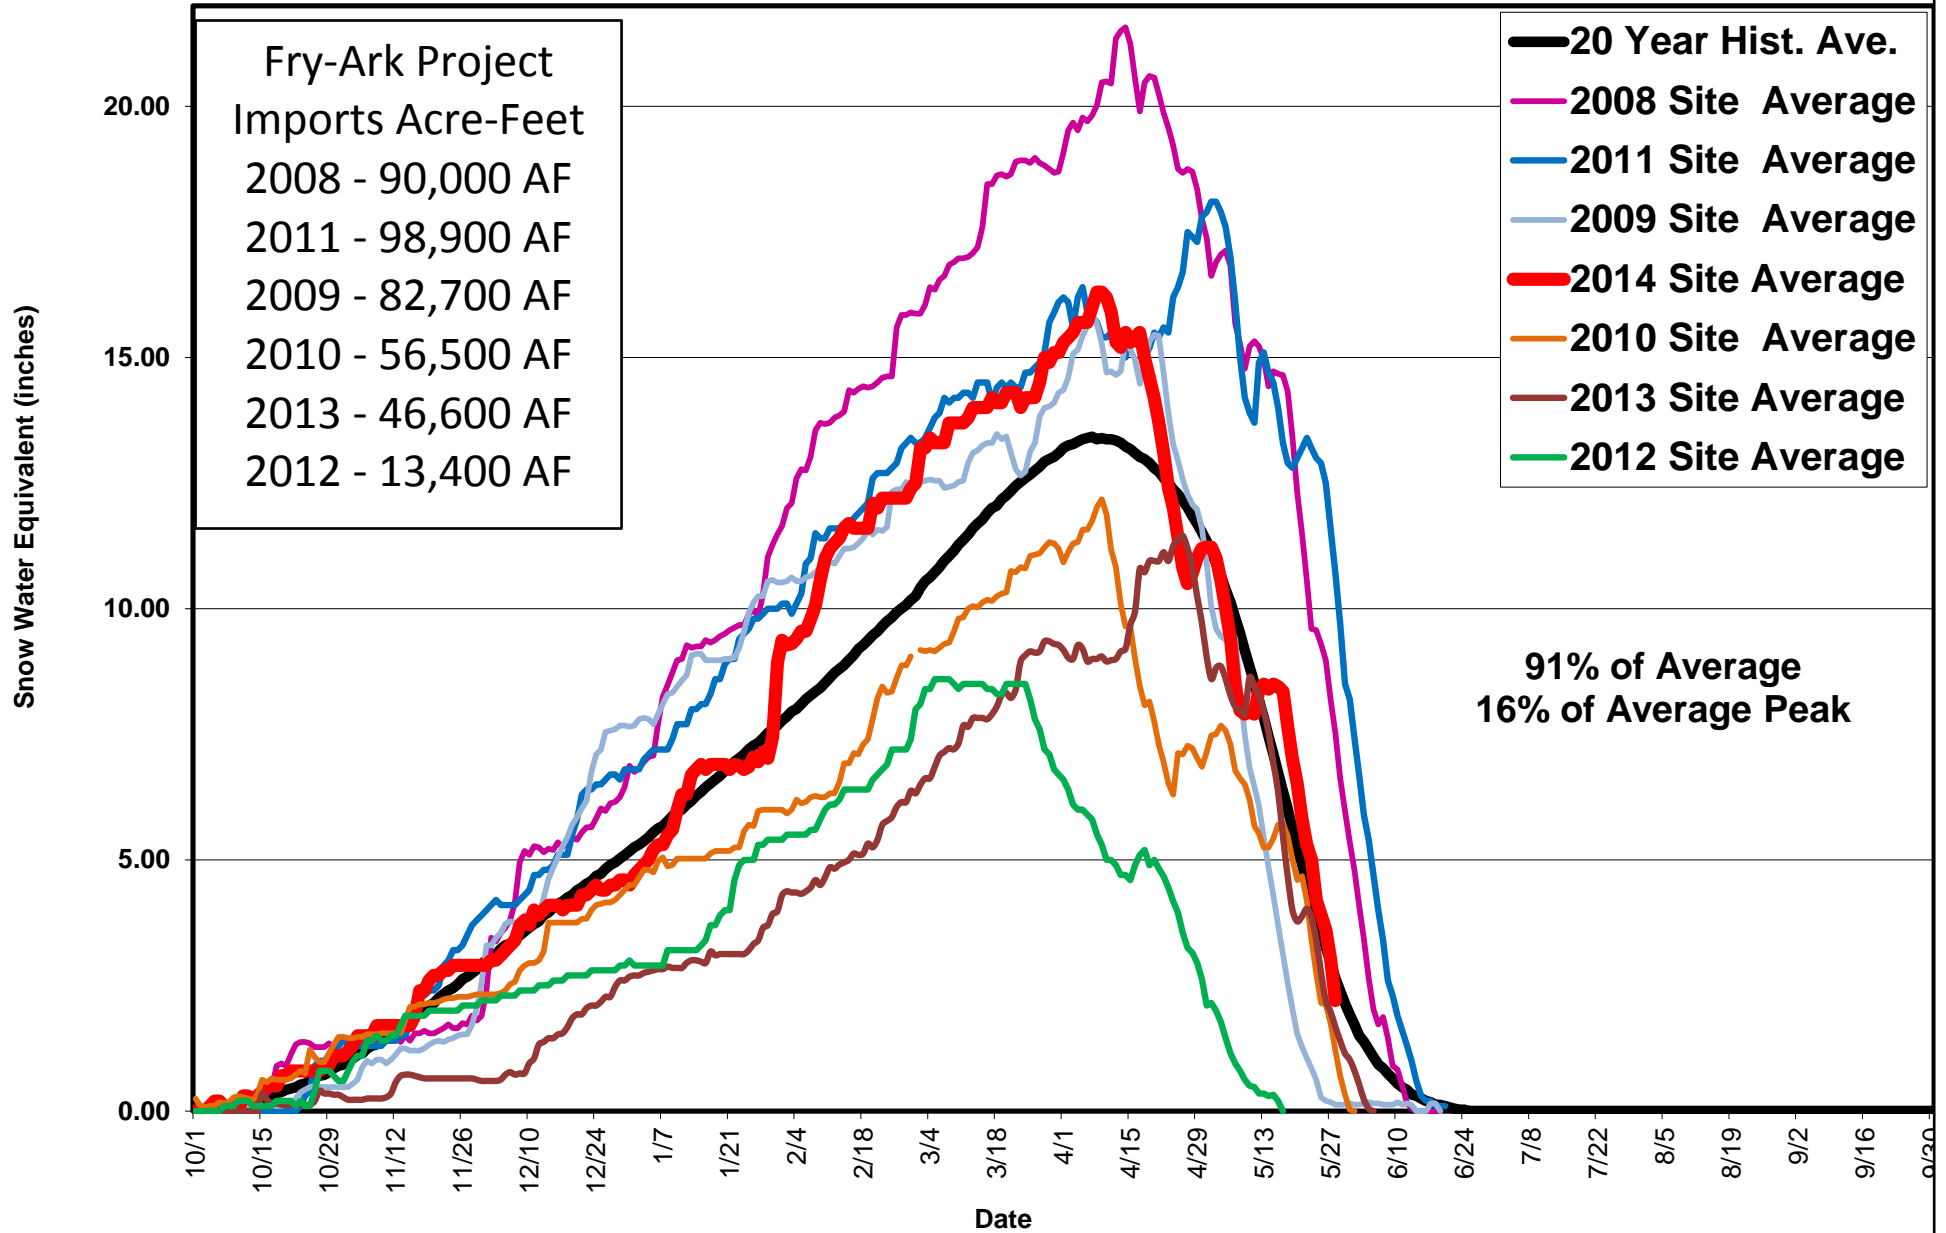

FRY-ARK COLLECTION SYSTEM AREA SNOWPACK Snow Water Equivalent (SWE)
 May 28, 2014

**UPPER ARKANSAS BASIN SNOWPACK Snow Water Equivalent (SWE)
May 28, 2014**