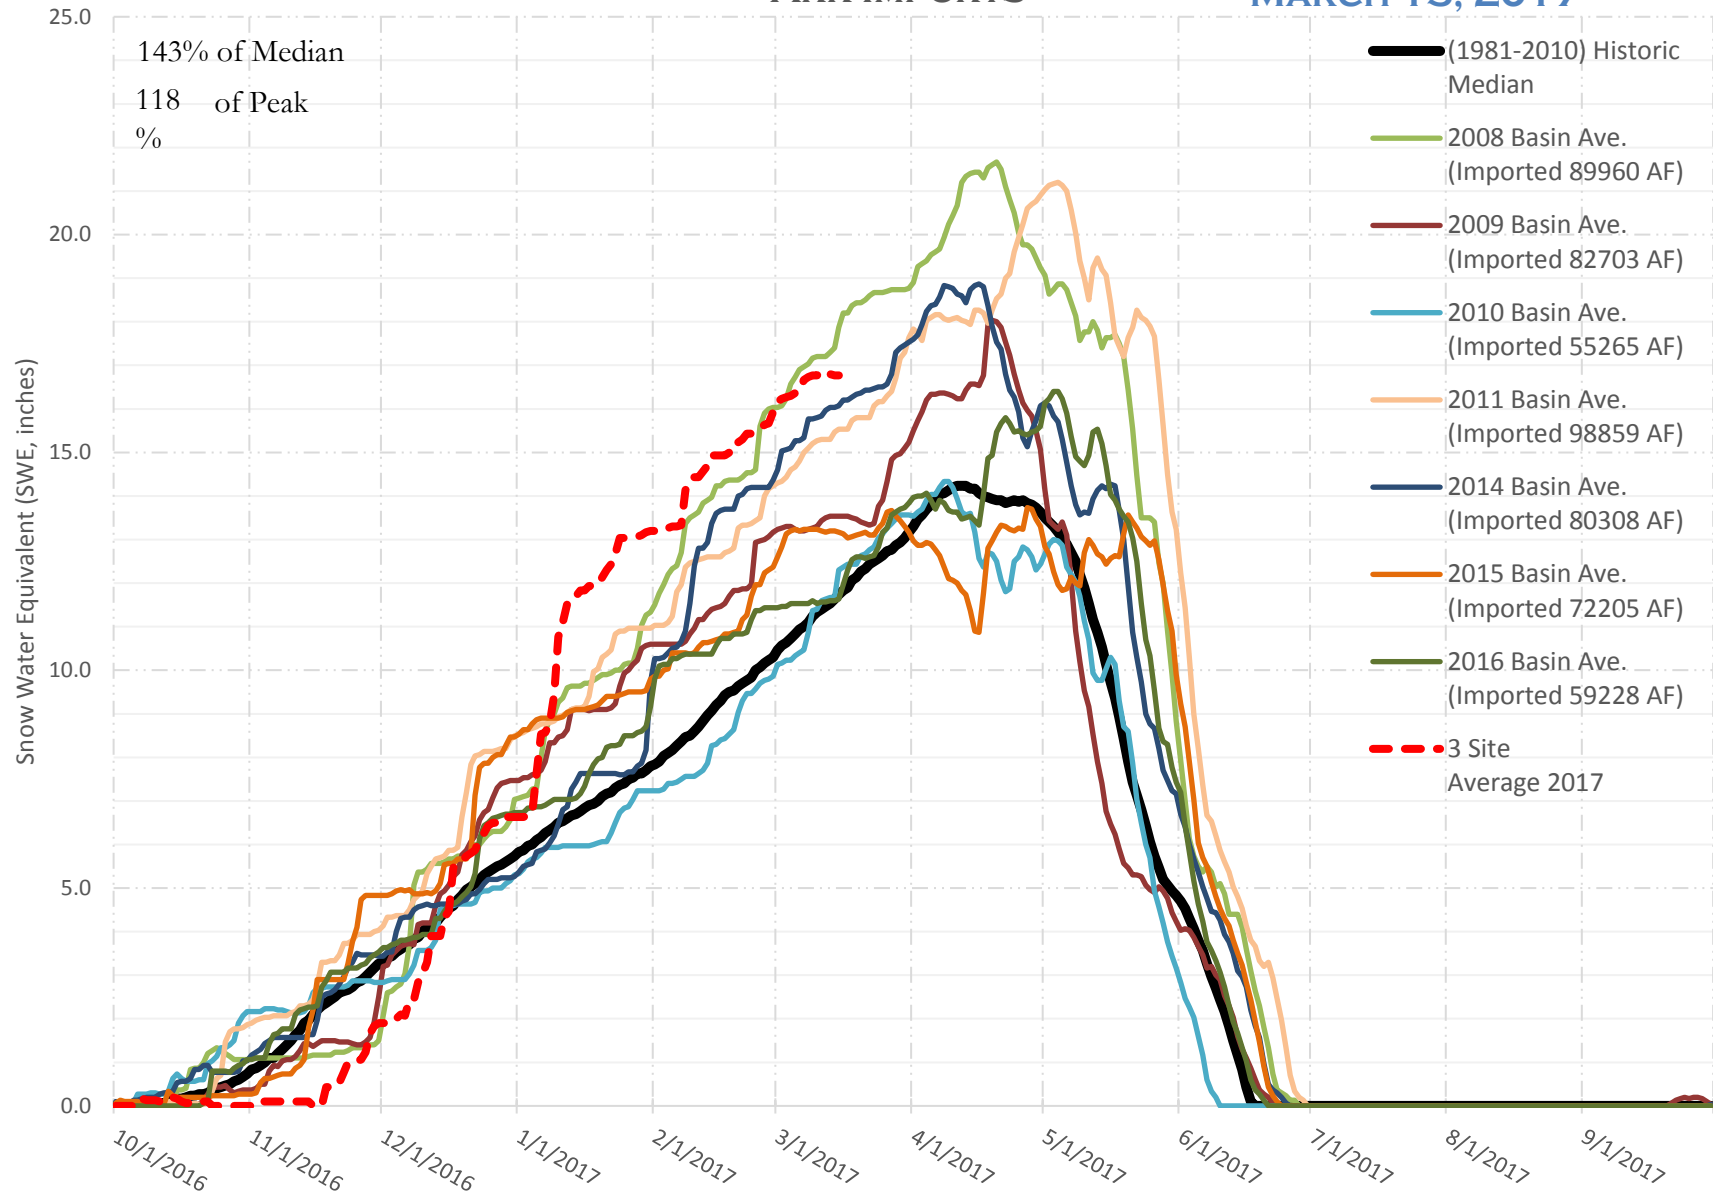

UPPER ARK BASIN SNOWPACK VS ANNUAL BASIN AVERAGE W/ ASSOC. FRY- ARK IMPORTS

MARCH 15, 2017