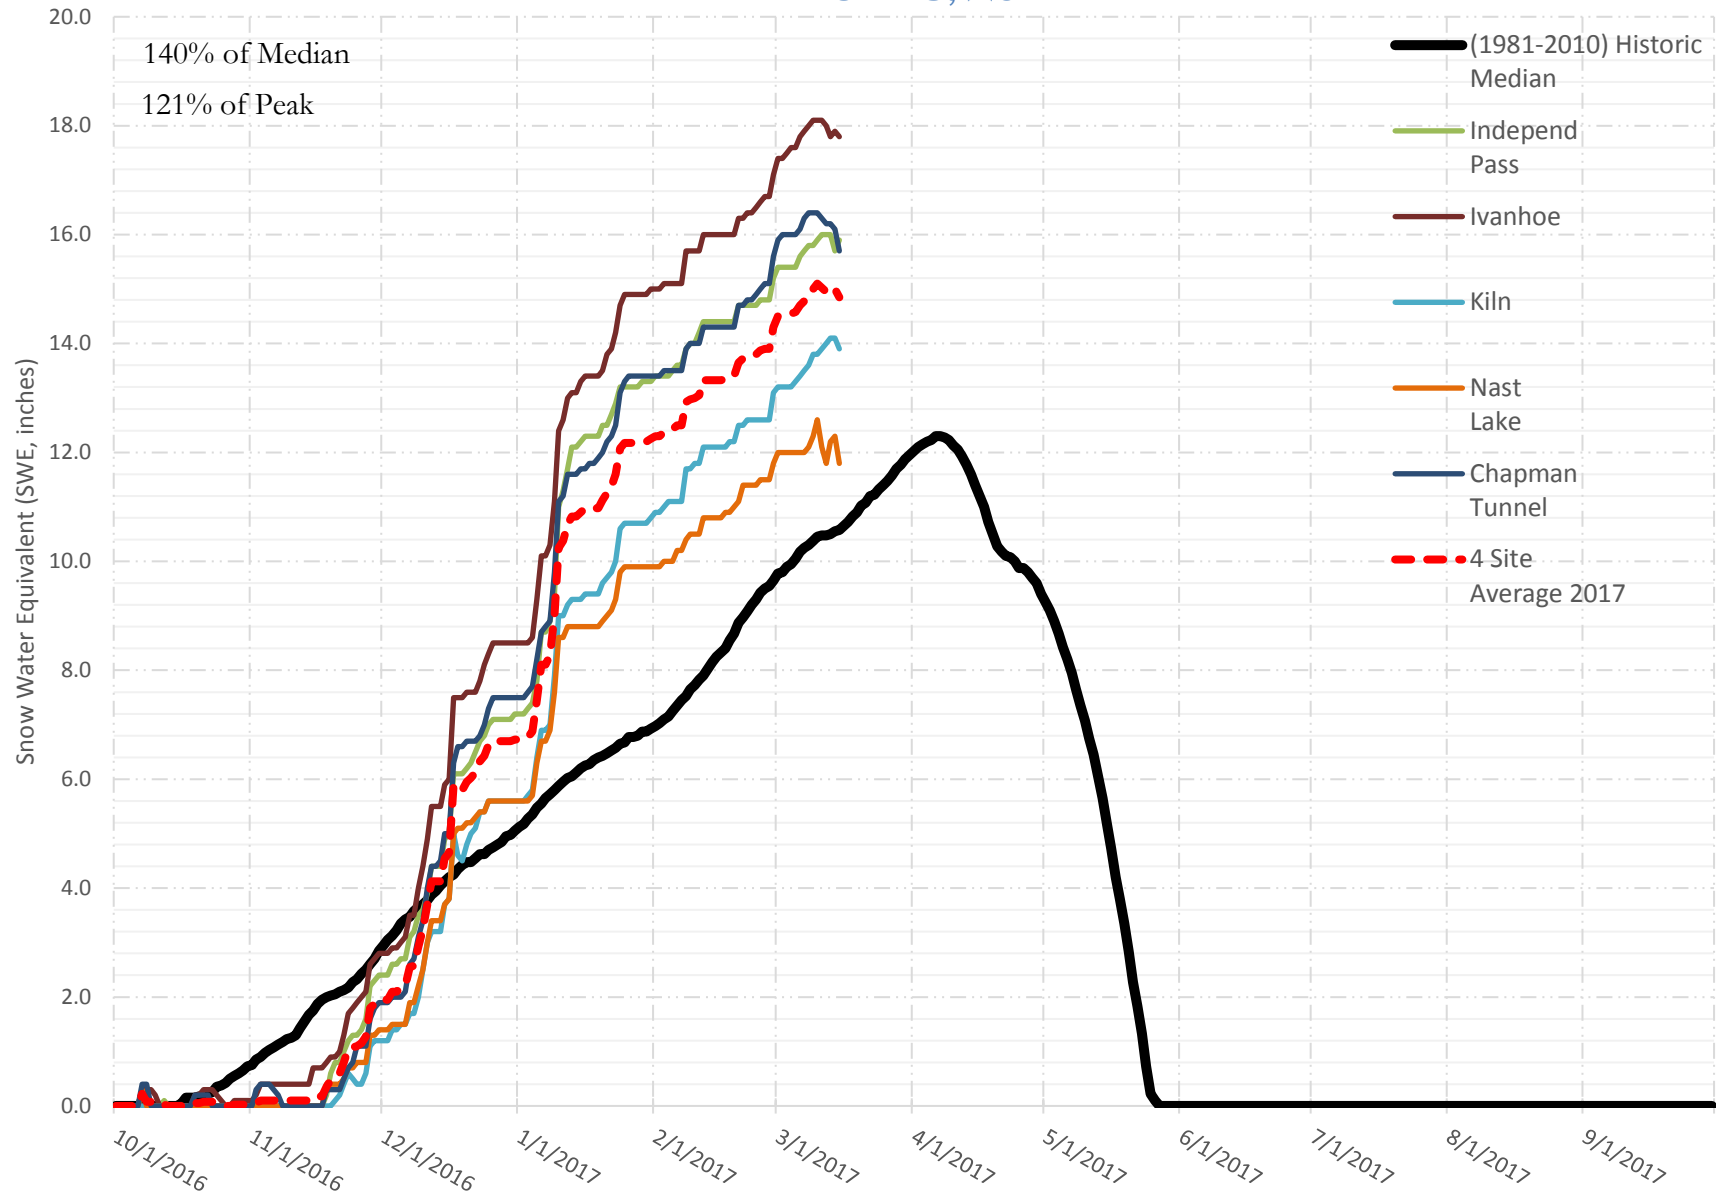

# FRY-ARK COLLECTION BASIN SNOWPACK VS ANNUAL BASIN AVERAGE W/ ASSOC. FRY-ARK IMPORTS

MARCH 15, 2017

# FRY-ARK COLLECTION BASIN SNOWPACK W/ INDIVIDUAL SITES MARCH 15, 2017