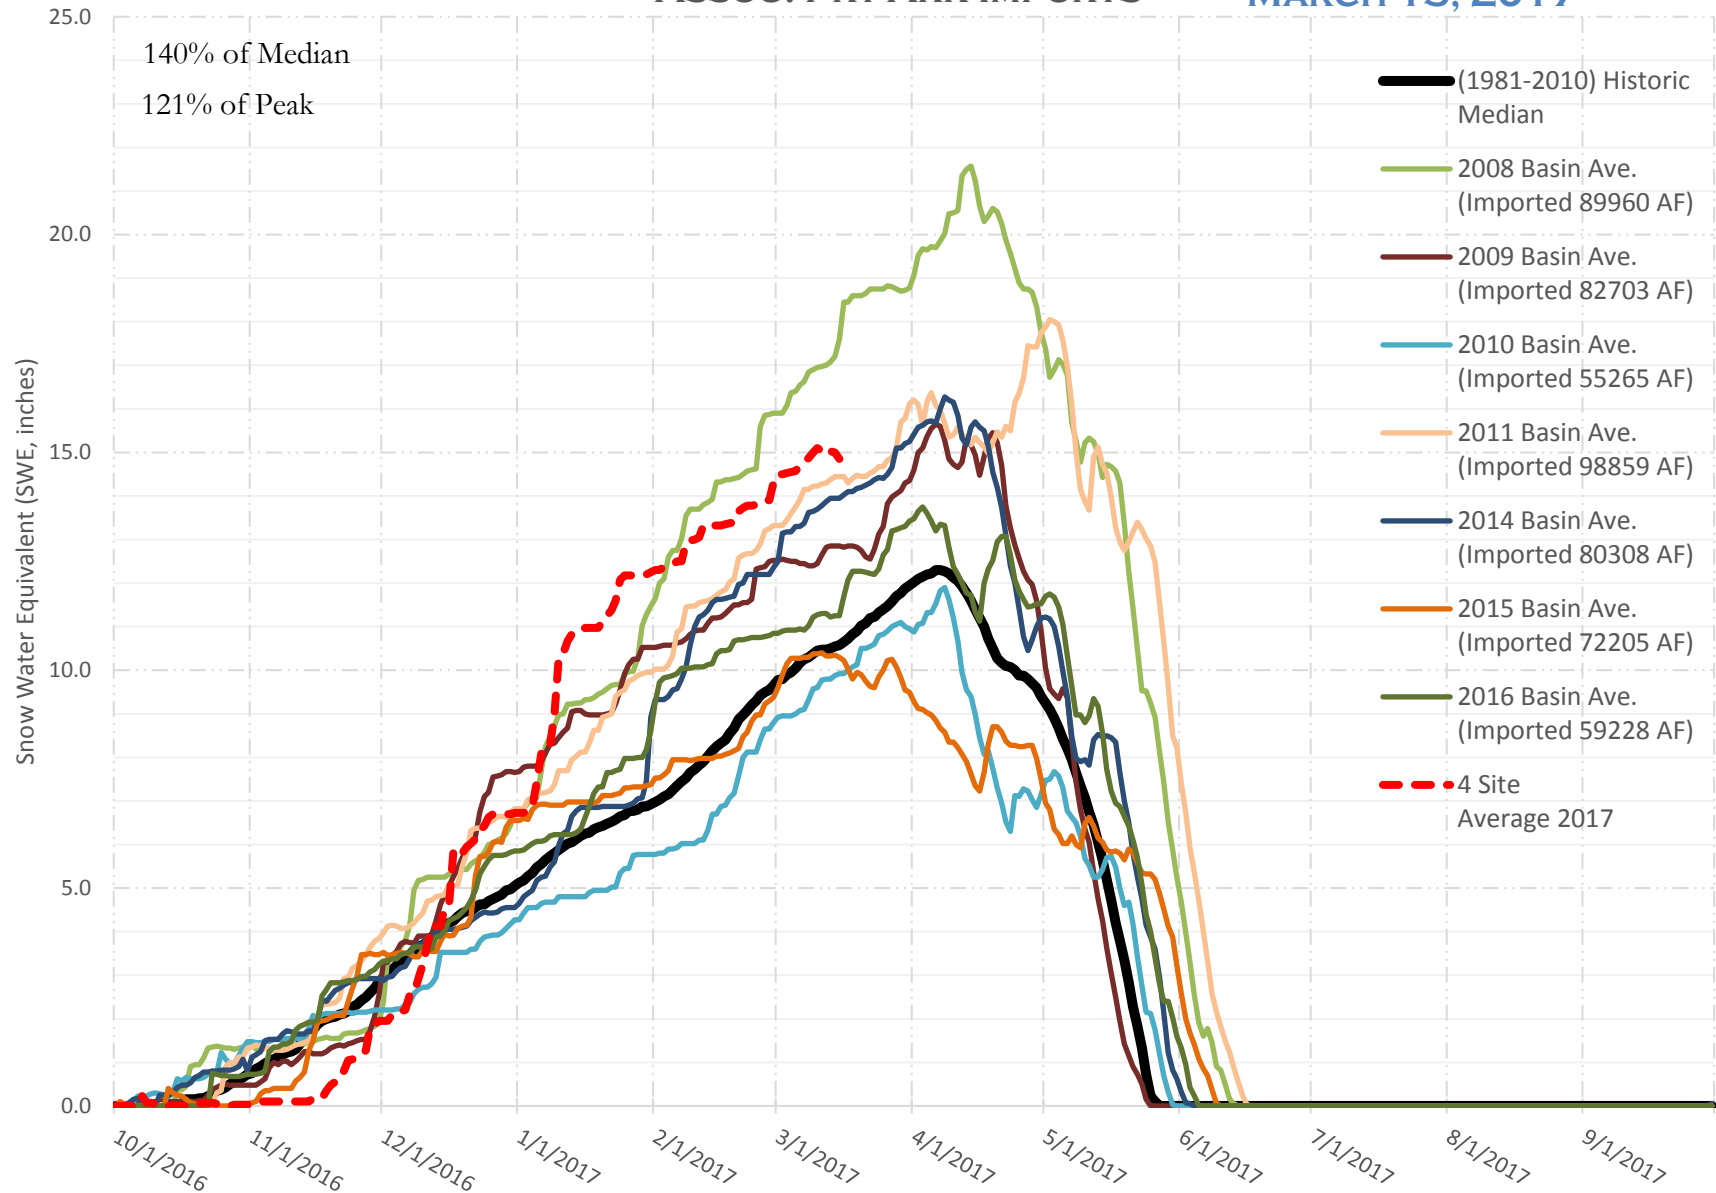

# FRY-ARK COLLECTION BASIN SNOWPACK VS ANNUAL BASIN AVERAGE W/ ASSOC. FRY-ARK IMPORTS

MARCH 15, 2017