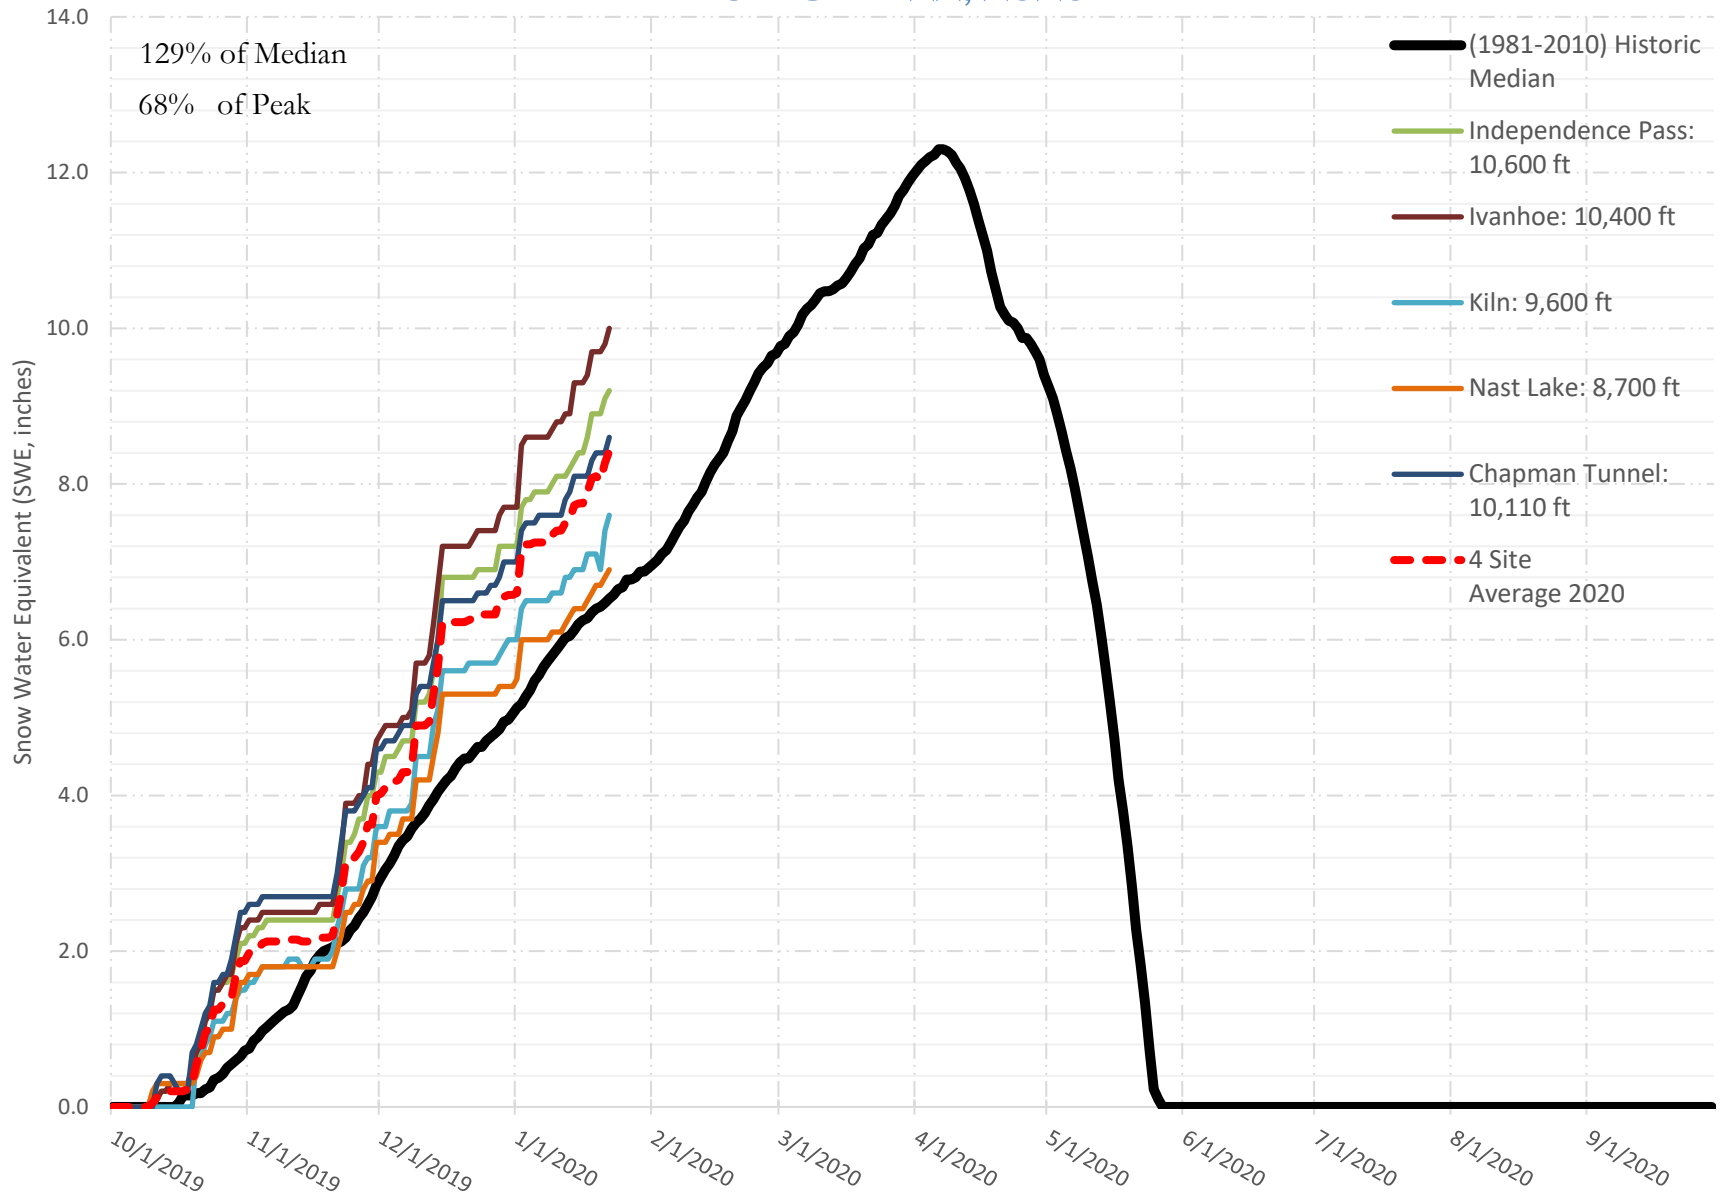

# FRY-ARK COLLECTION BASIN SNOWPACK VS ANNUAL BASIN AVERAGE W/ ASSOC. FRY-ARK IMPORTS

JANUARY 22, 2020

# FRY-ARK COLLECTION BASIN SNOWPACK W/ INDIVIDUAL SITES JANUARY 22, 2020

# UPPER ARK BASIN SNOWPACK W/ INDIVIDUAL SITES JANUARY 22, 2020