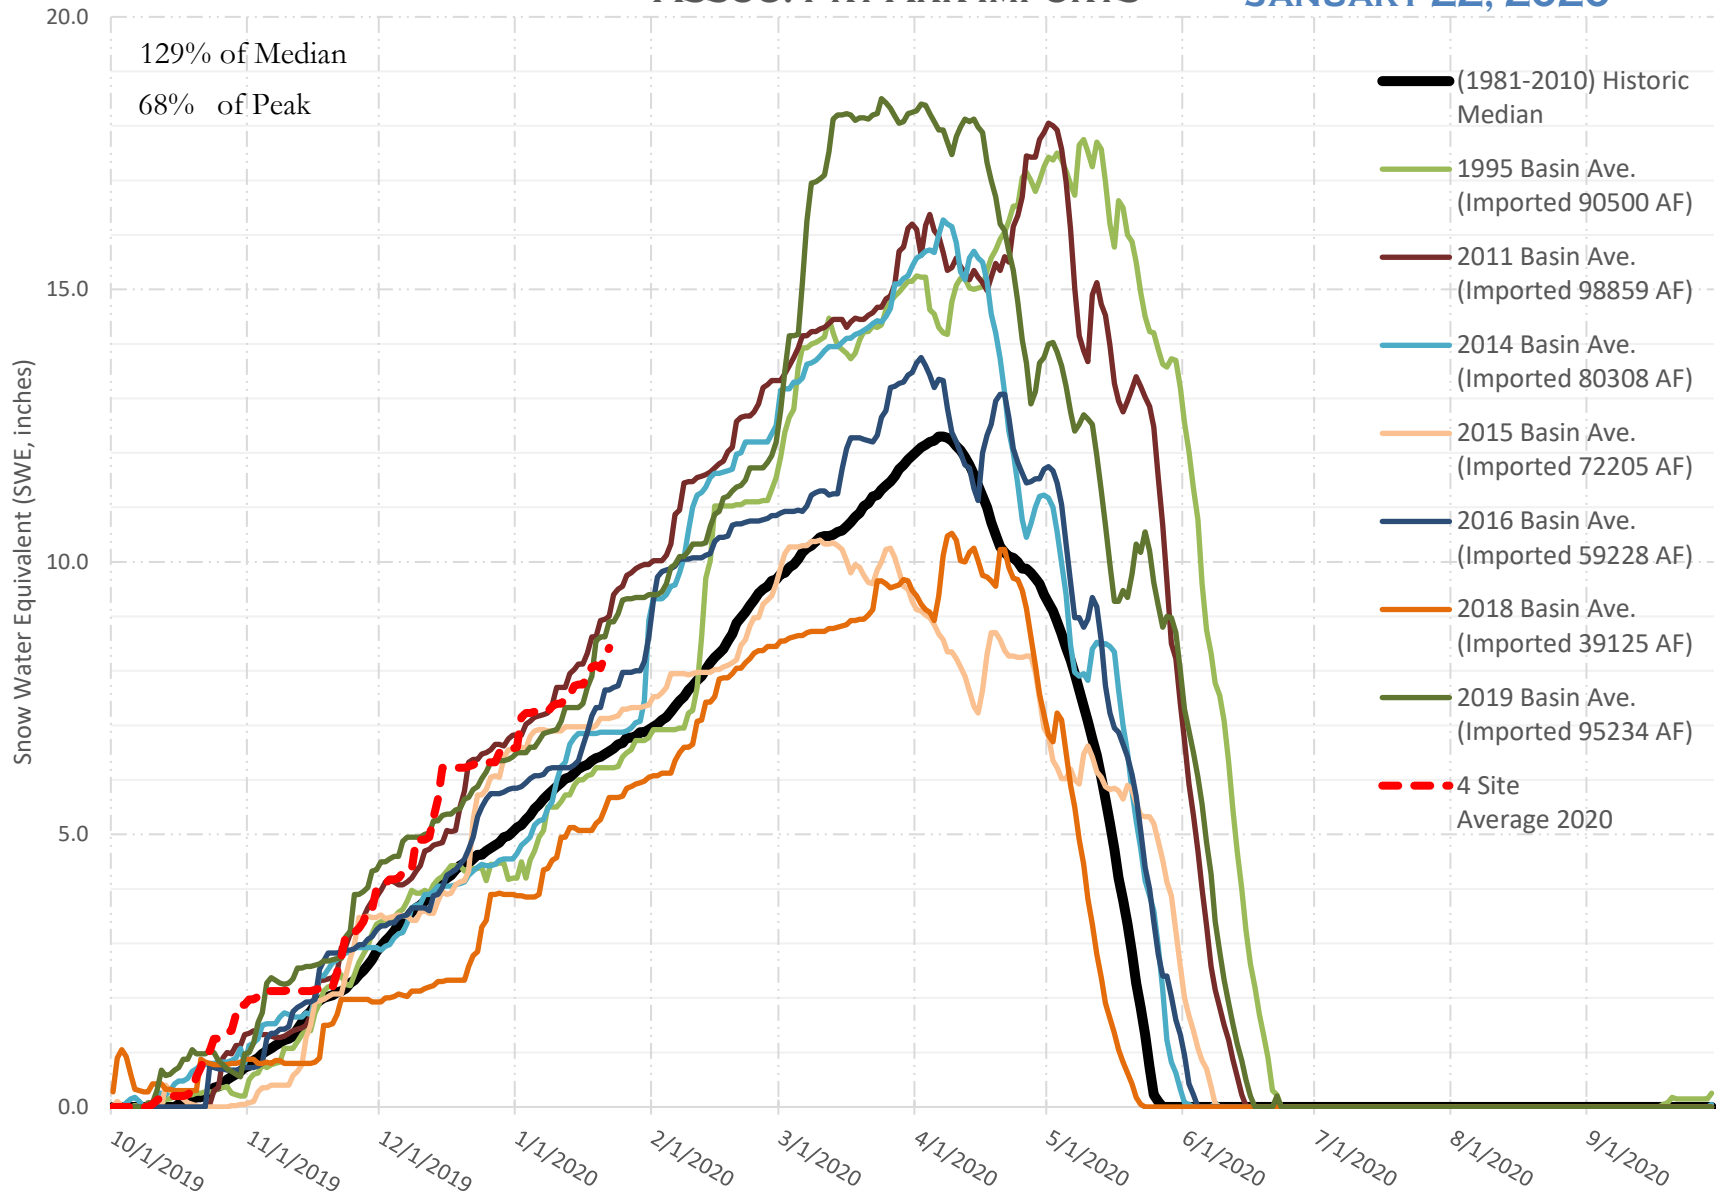

# FRY-ARK COLLECTION BASIN SNOWPACK VS ANNUAL BASIN AVERAGE W/ ASSOC. FRY-ARK IMPORTS

JANUARY 22, 2020

# FRY-ARK COLLECTION BASIN SNOWPACK W/ INDIVIDUAL SITES JANUARY 22, 2020