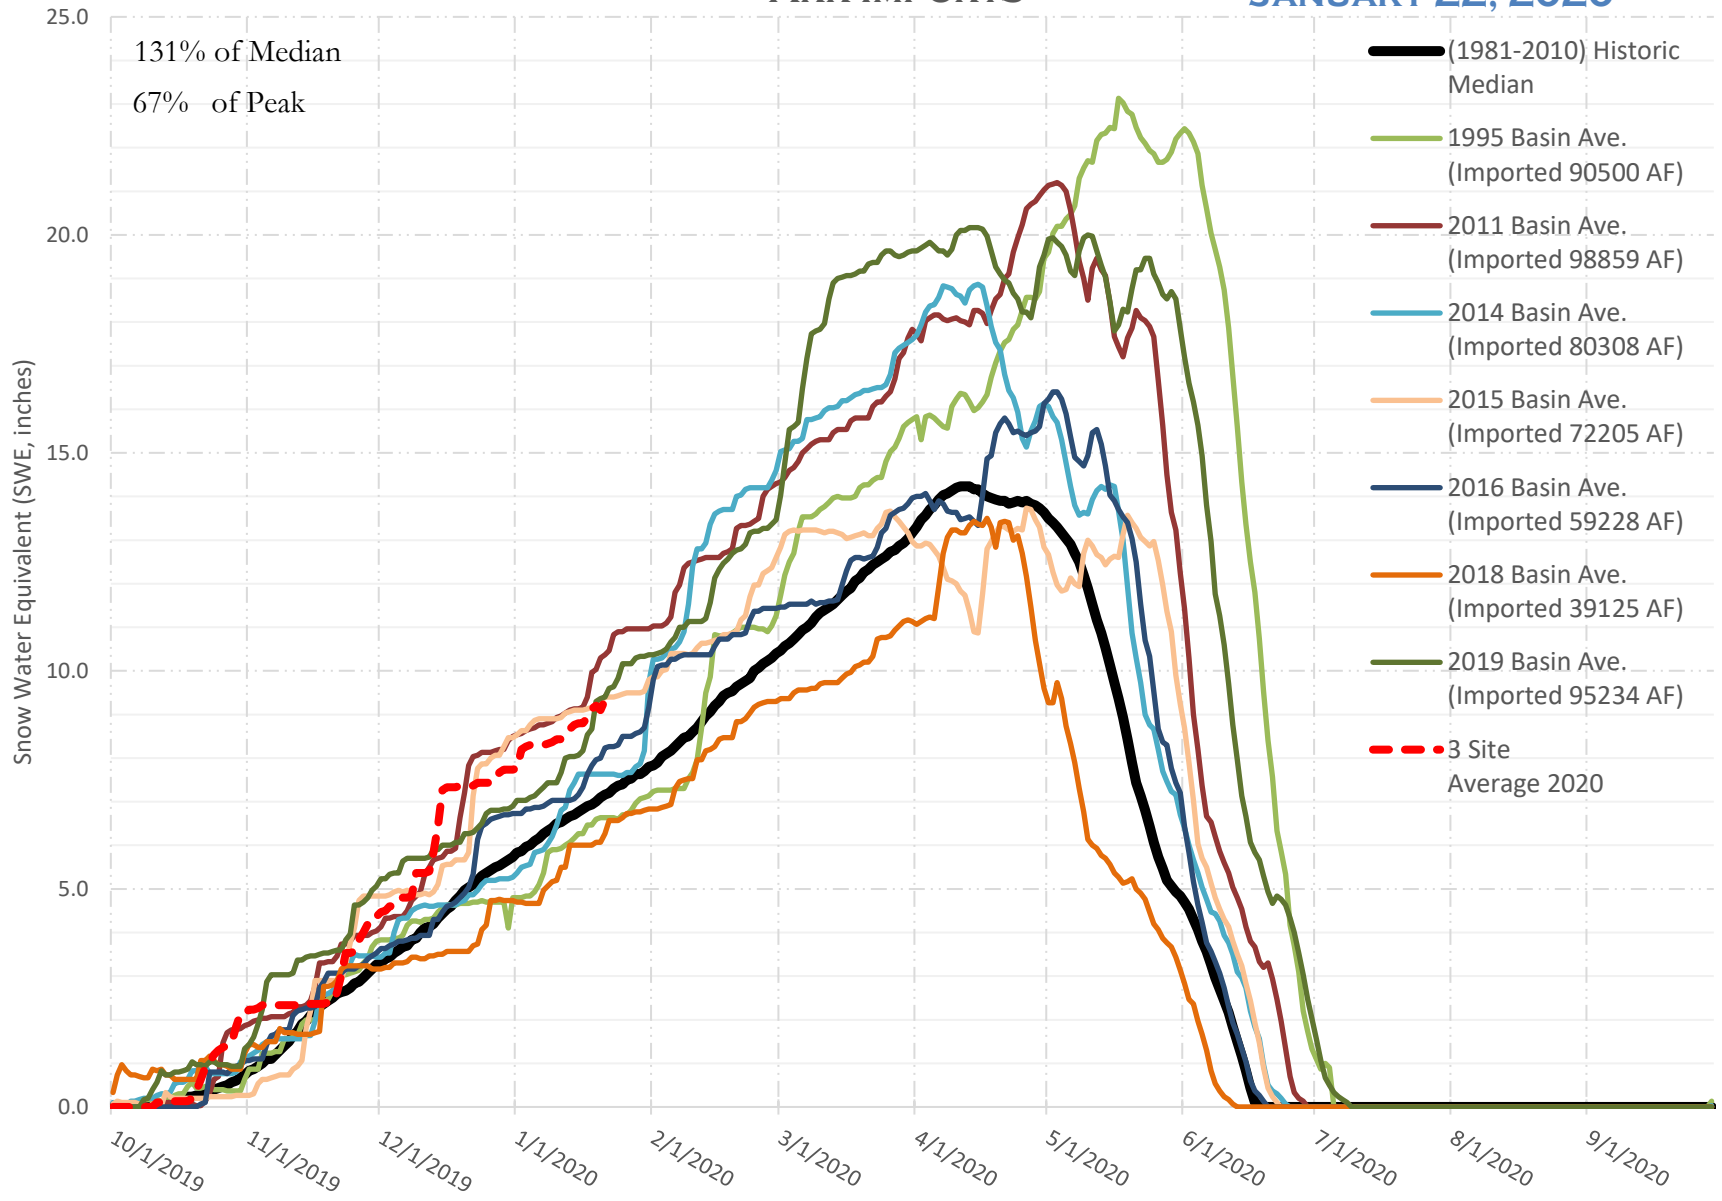

UPPER ARK BASIN SNOWPACK VS ANNUAL BASIN AVERAGE W/ ASSOC. FRY- ARK IMPORTS

JANUARY 22, 2020