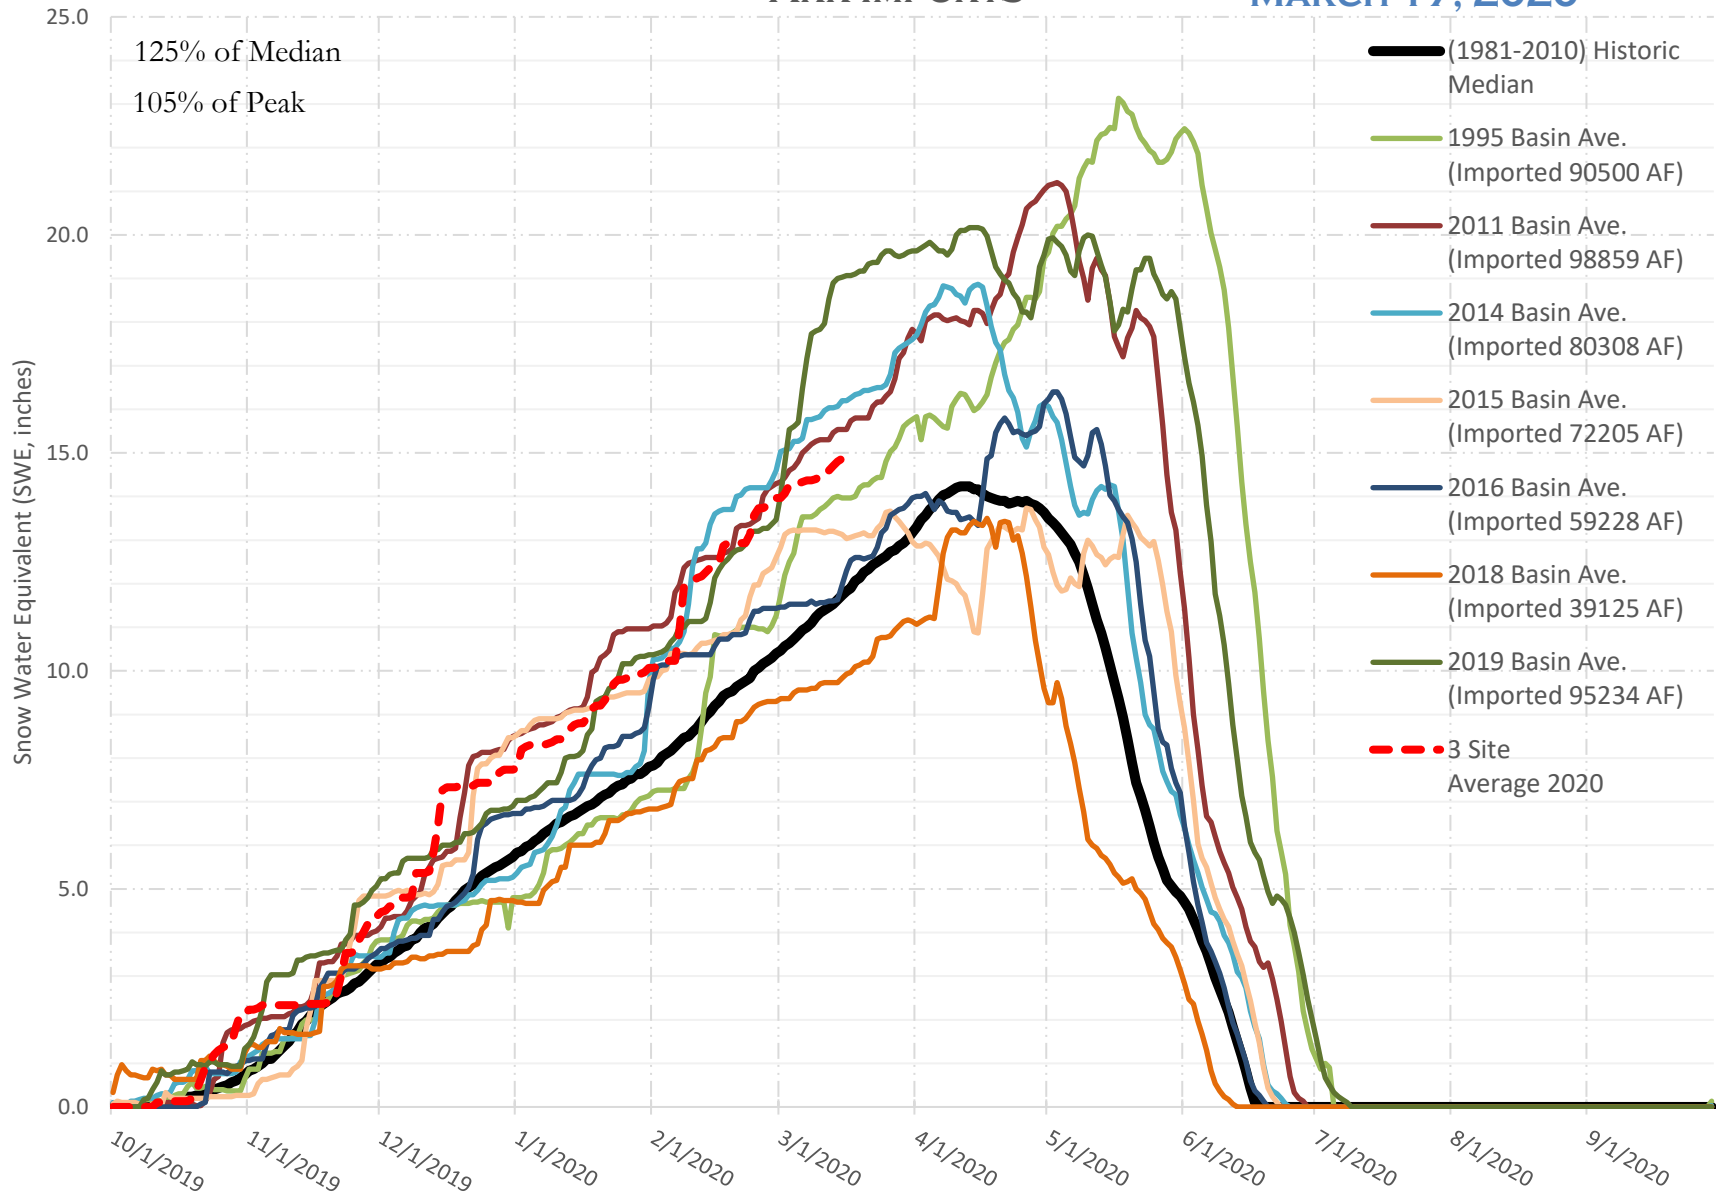

FRY-ARK COLLECTION BASIN SNOWPACK VS ANNUAL BASIN AVERAGE W/ ASSOC. FRY-ARK IMPORTS

MARCH 17, 2020

FRY-ARK COLLECTION BASIN SNOWPACK W/ INDIVIDUAL SITES MARCH 17, 2020

UPPER ARK BASIN SNOWPACK VS ANNUAL BASIN AVERAGE W/ ASSOC. FRY- ARK IMPORTS

MARCH 17, 2020

UPPER ARK BASIN SNOWPACK W/ INDIVIDUAL SITES MARCH 17, 2020