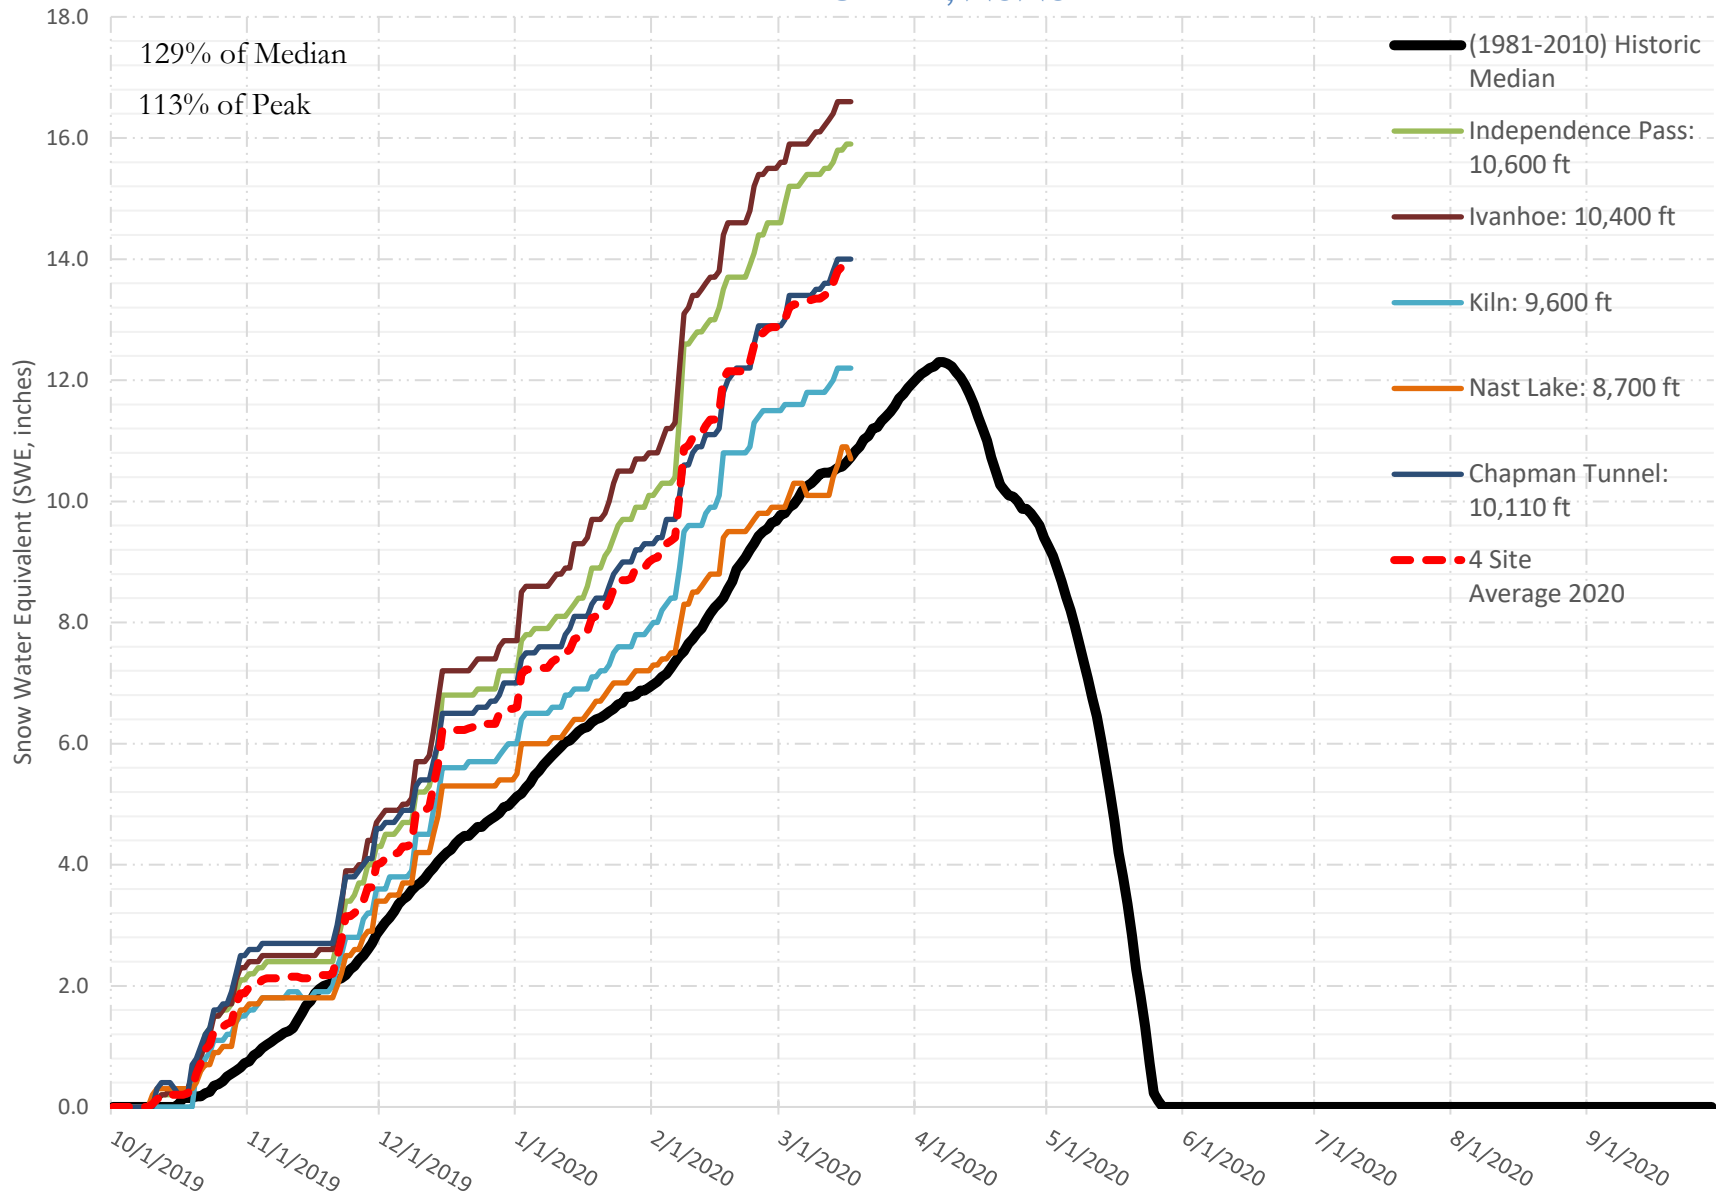

FRY-ARK COLLECTION BASIN SNOWPACK VS ANNUAL BASIN AVERAGE W/ ASSOC. FRY-ARK IMPORTS

MARCH 17, 2020

FRY-ARK COLLECTION BASIN SNOWPACK W/ INDIVIDUAL SITES MARCH 17, 2020

UPPER ARK BASIN SNOWPACK VS ANNUAL BASIN AVERAGE W/ ASSOC. FRY- ARK IMPORTS

MARCH 17, 2020

UPPER ARK BASIN SNOWPACK W/ INDIVIDUAL SITES MARCH 17, 2020