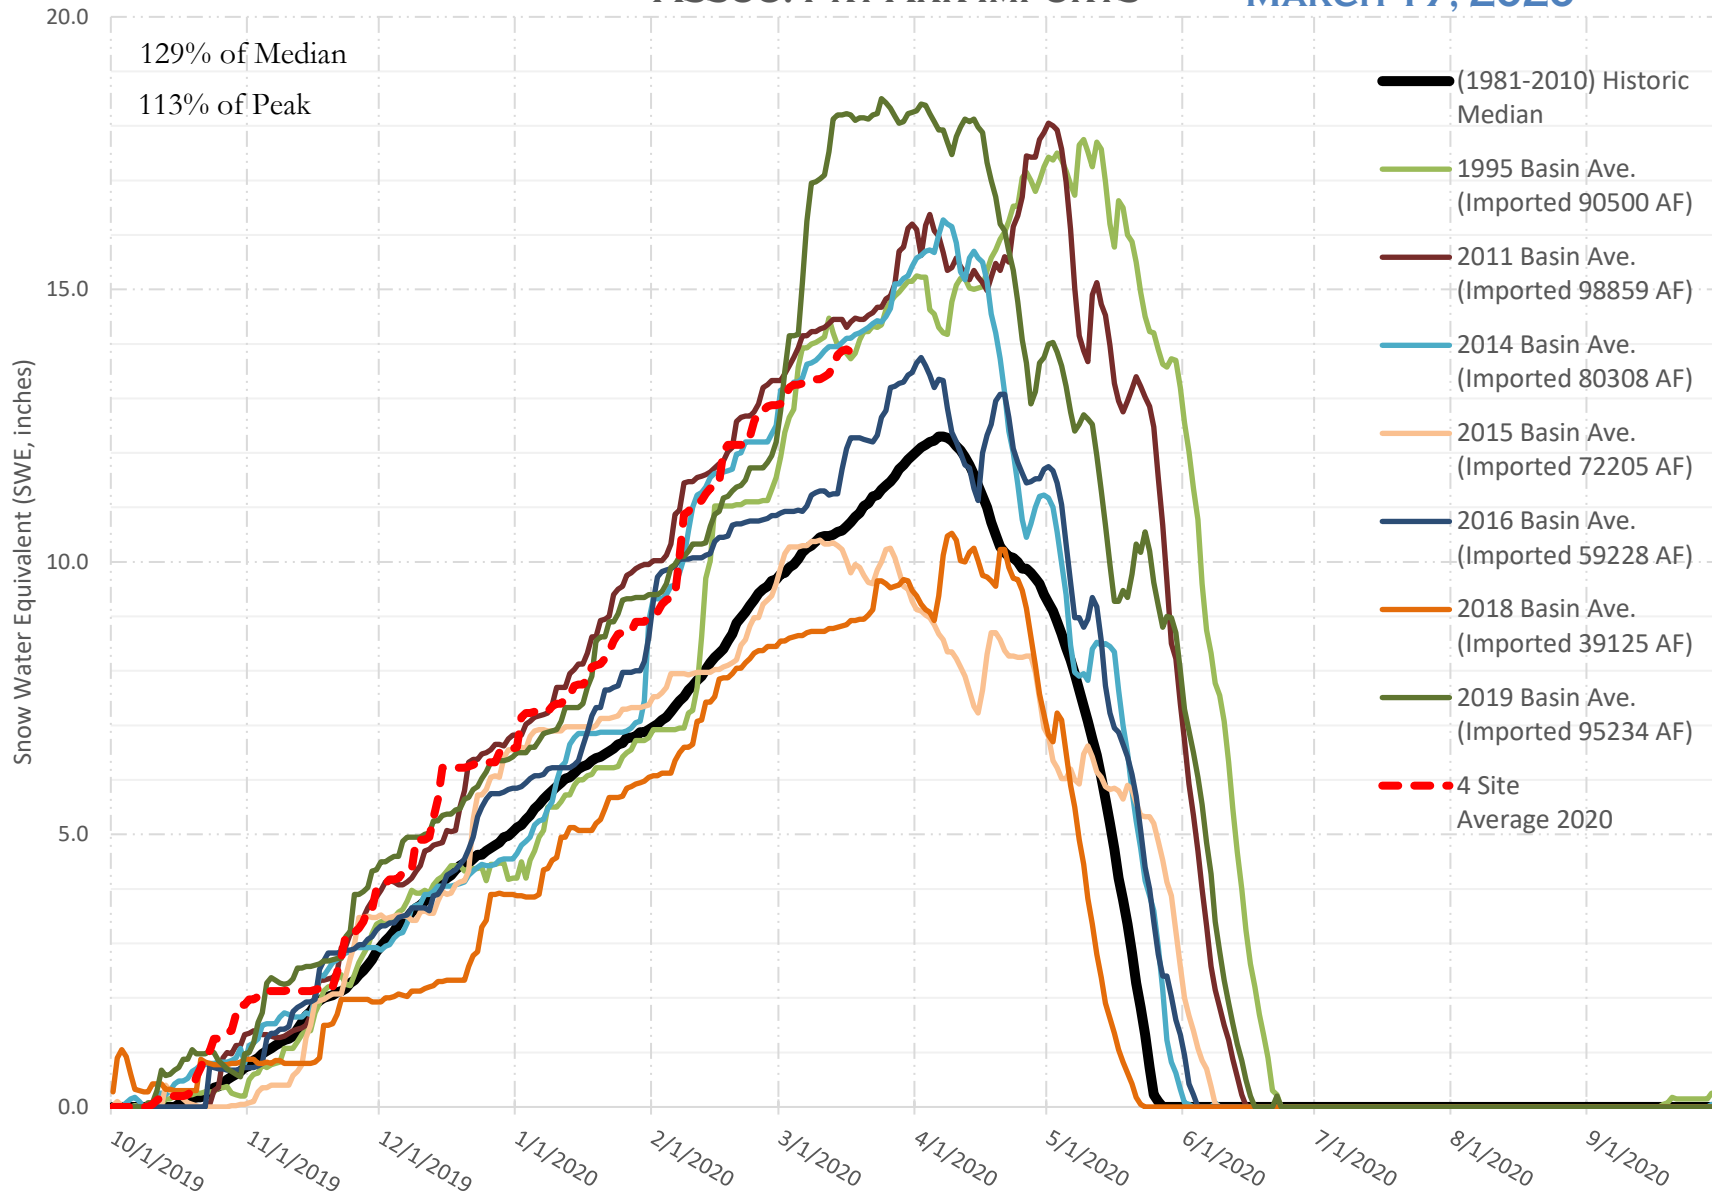

FRY-ARK COLLECTION BASIN SNOWPACK VS ANNUAL BASIN AVERAGE W/ ASSOC. FRY-ARK IMPORTS

MARCH 17, 2020

FRY-ARK COLLECTION BASIN SNOWPACK W/ INDIVIDUAL SITES MARCH 17, 2020

UPPER ARK BASIN SNOWPACK VS ANNUAL BASIN AVERAGE W/ ASSOC. FRY- ARK IMPORTS

MARCH 17, 2020

UPPER ARK BASIN SNOWPACK W/ INDIVIDUAL SITES MARCH 17, 2020