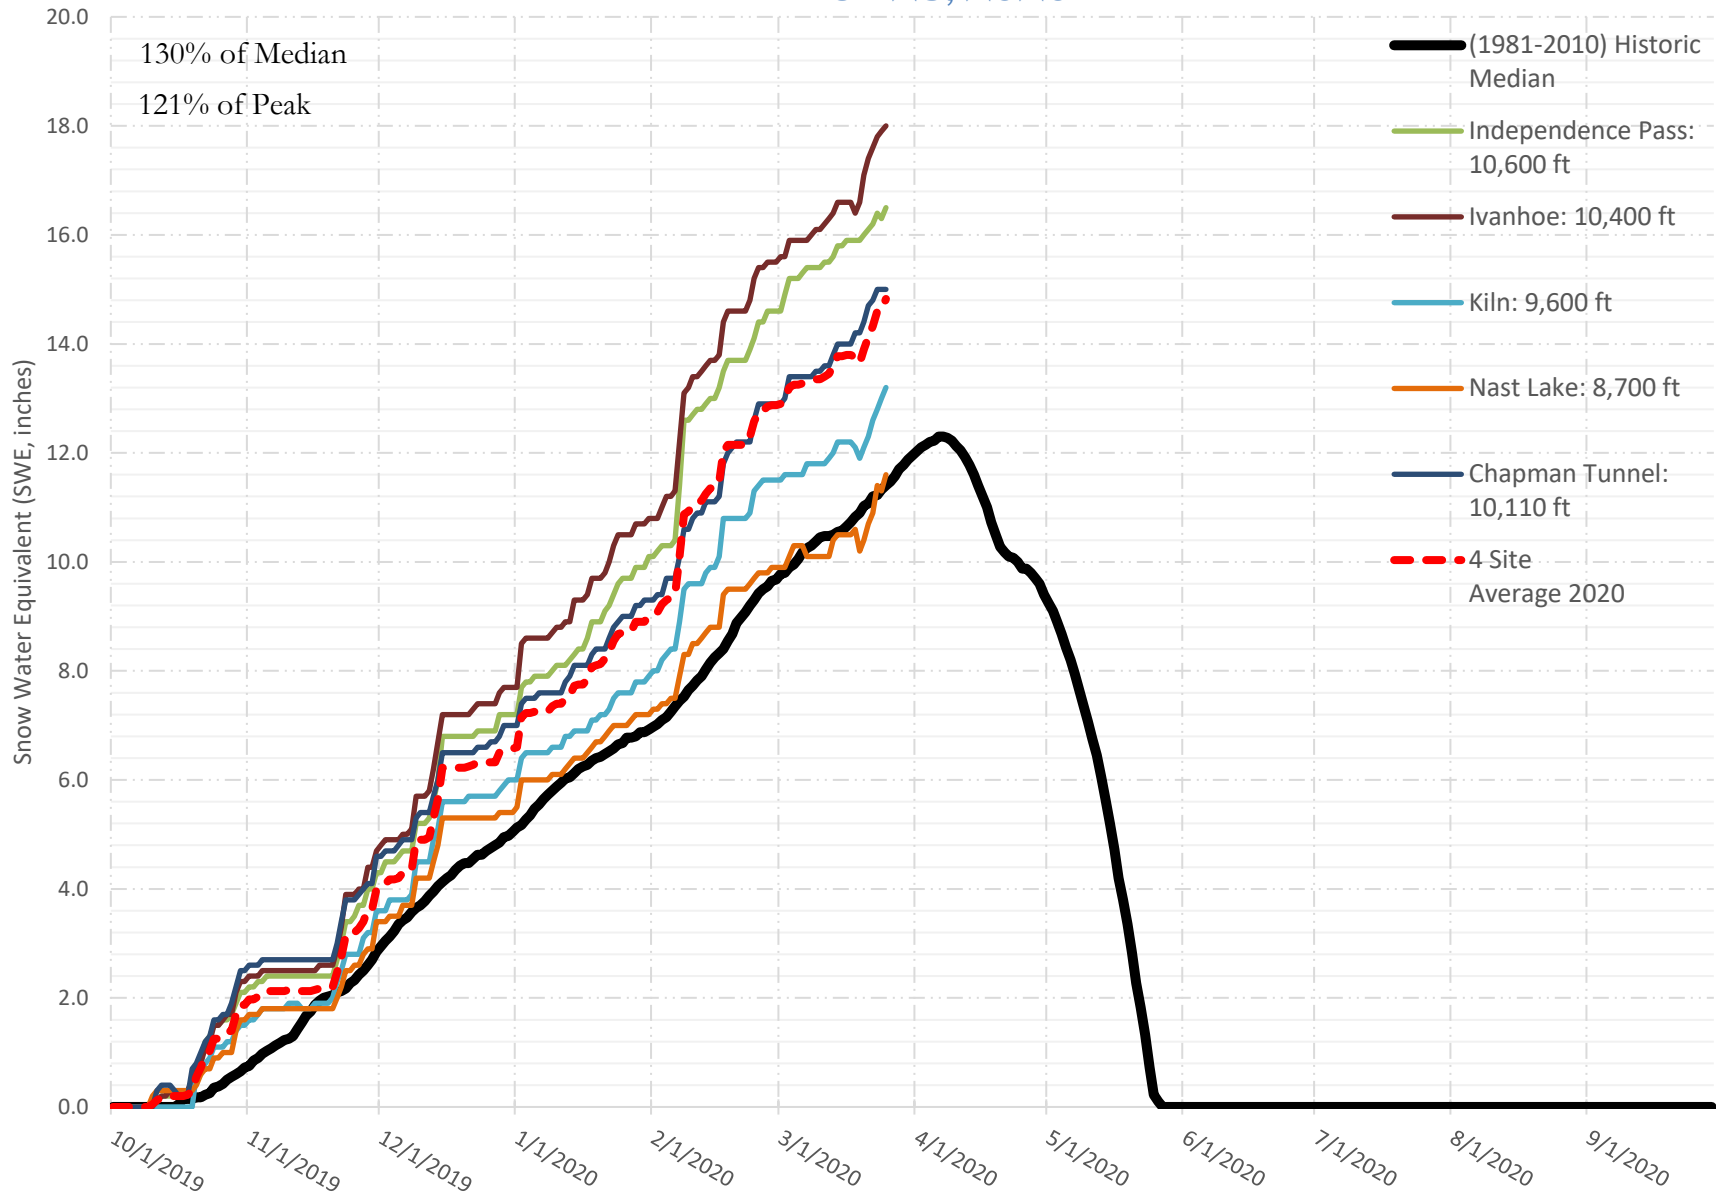

FRY-ARK COLLECTION BASIN SNOWPACK VS ANNUAL BASIN AVERAGE W/ ASSOC. FRY-ARK IMPORTS

MARCH 25, 2020

FRY-ARK COLLECTION BASIN SNOWPACK W/ INDIVIDUAL SITES MARCH 25, 2020

UPPER ARK BASIN SNOWPACK W/ INDIVIDUAL SITES MARCH 25, 2020