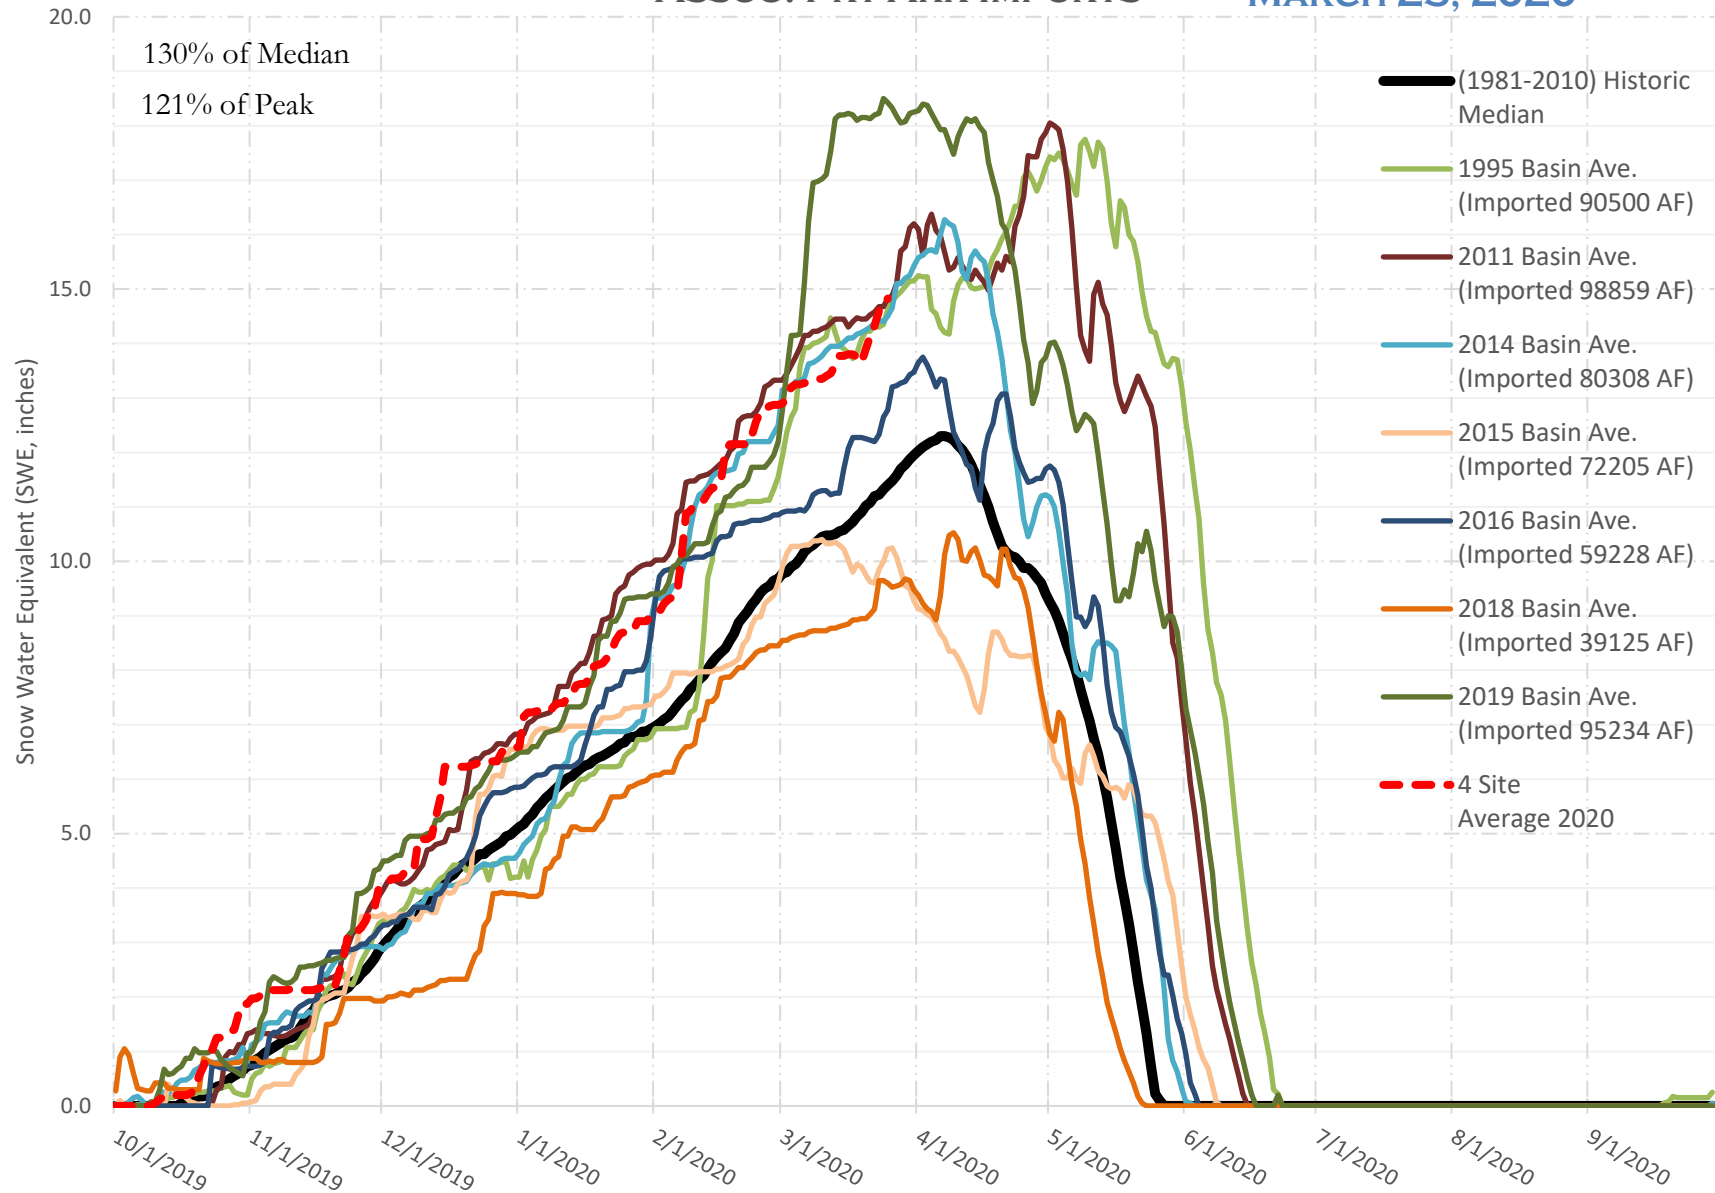

FRY-ARK COLLECTION BASIN SNOWPACK VS ANNUAL BASIN AVERAGE W/ ASSOC. FRY-ARK IMPORTS

MARCH 25, 2020

FRY-ARK COLLECTION BASIN SNOWPACK W/ INDIVIDUAL SITES MARCH 25, 2020

UPPER ARK BASIN SNOWPACK W/ INDIVIDUAL SITES MARCH 25, 2020