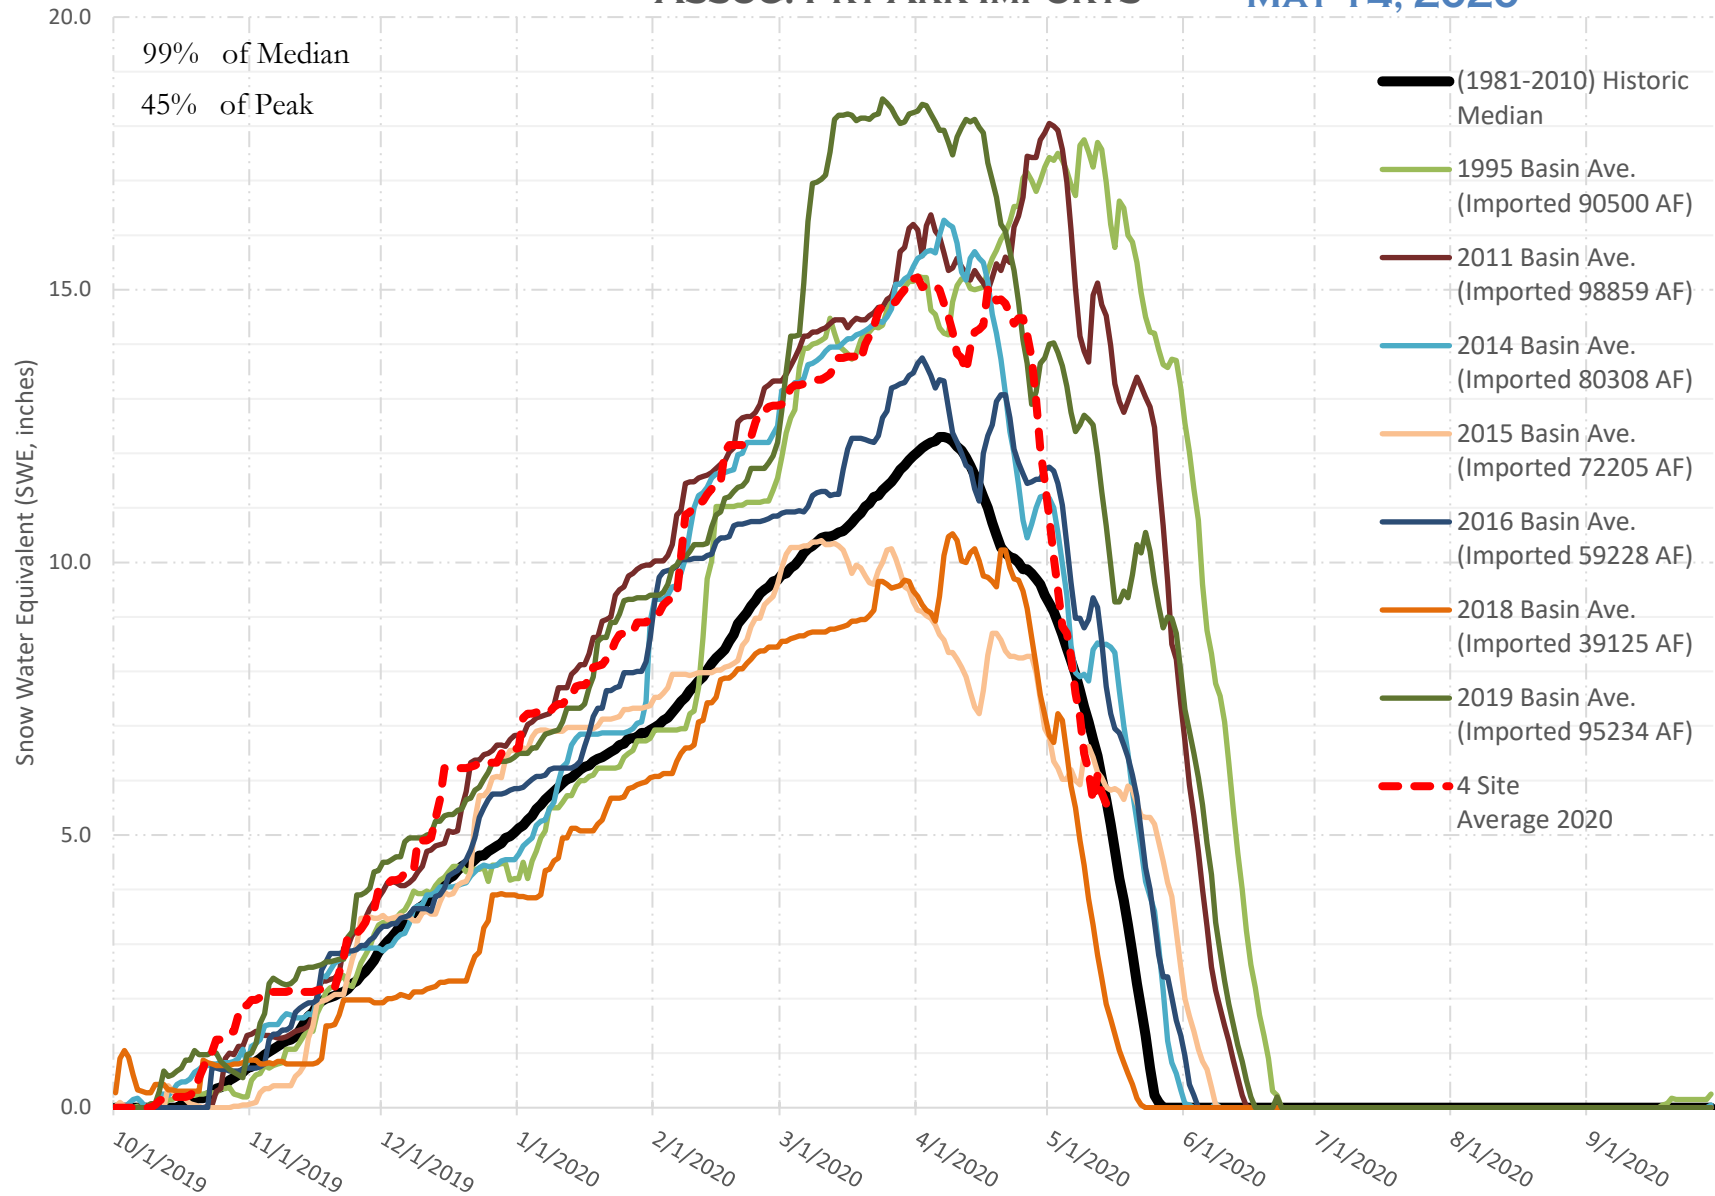

FRY-ARK COLLECTION BASIN SNOWPACK VS ANNUAL BASIN AVERAGE W/ ASSOC. FRY-ARK IMPORTS

MAY 14, 2020

FRY-ARK COLLECTION BASIN SNOWPACK W/ INDIVIDUAL SITES MAY 14, 2020

UPPER ARK BASIN SNOWPACK VS ANNUAL BASIN AVERAGE W/ ASSOC. FRY- ARK IMPORTS

MAY 14, 2020

UPPER ARK BASIN SNOWPACK W/ INDIVIDUAL SITES MAY 14, 2020