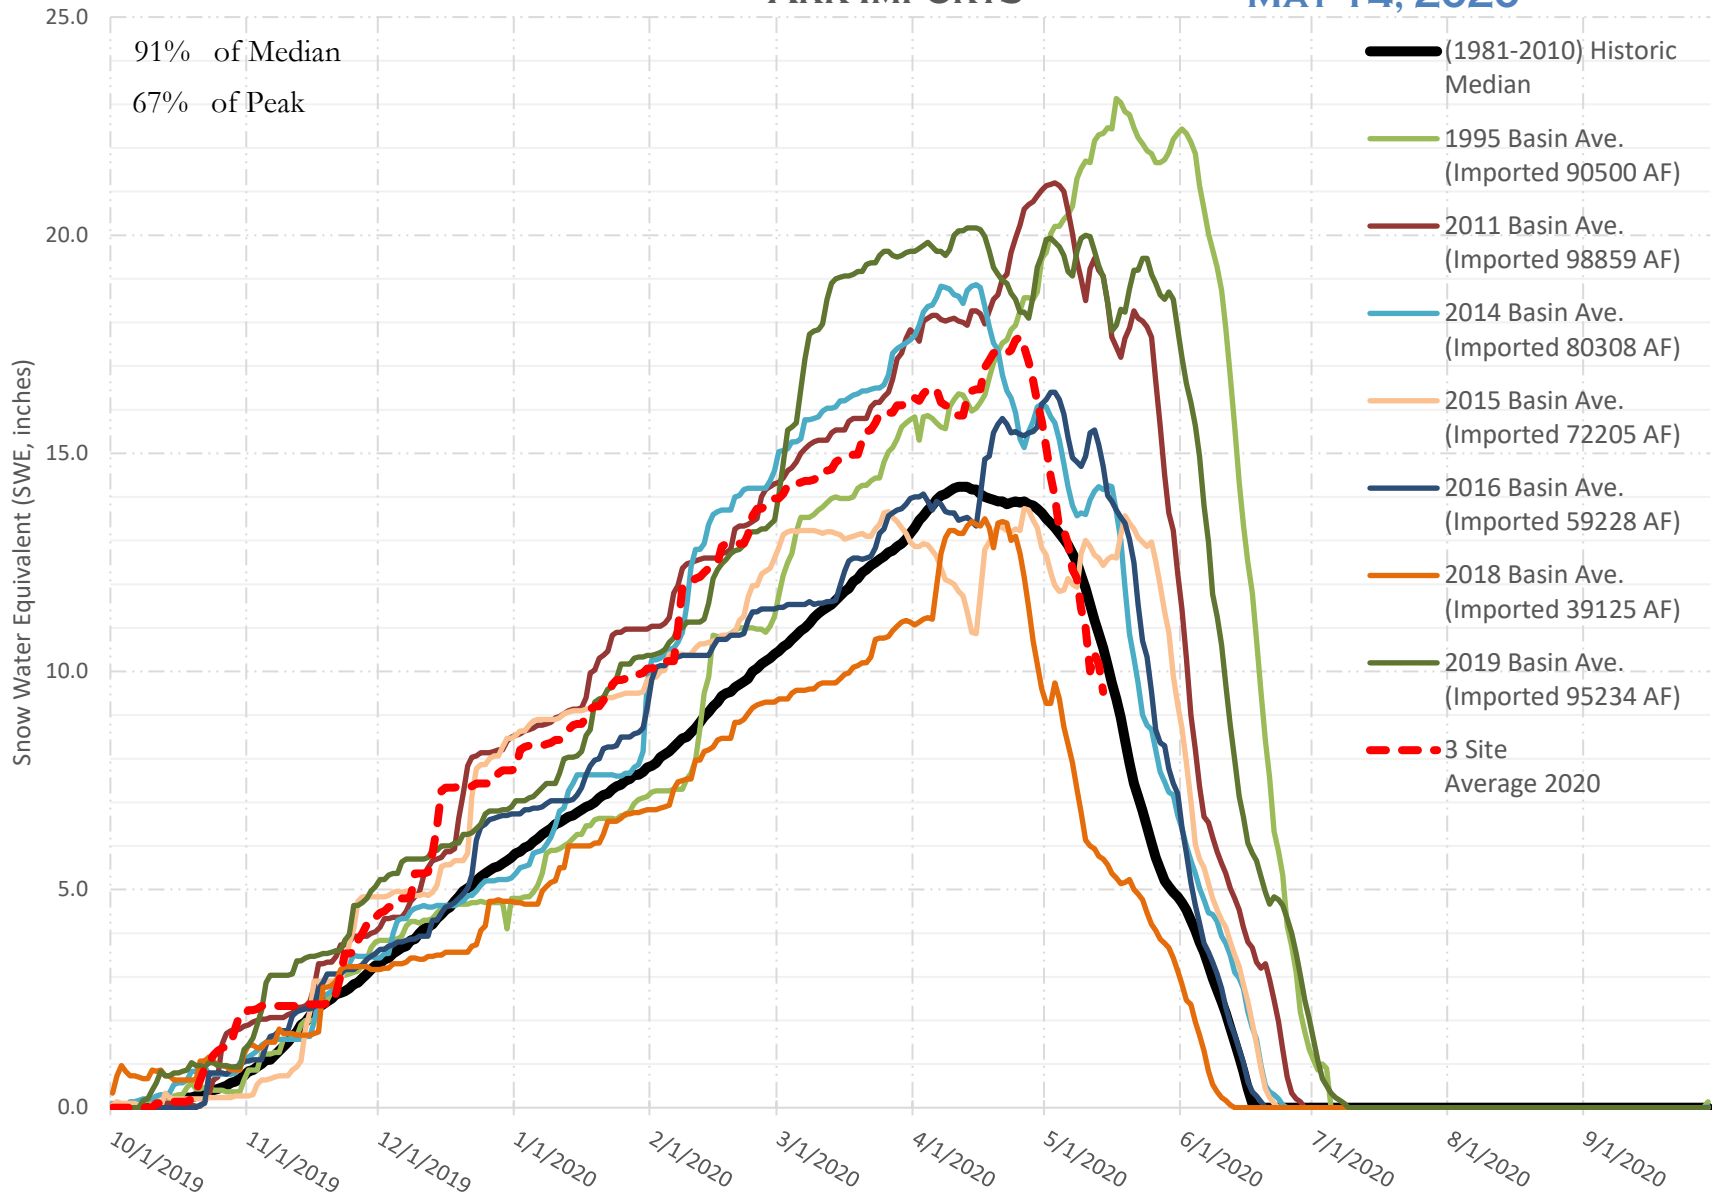

FRY-ARK COLLECTION BASIN SNOWPACK VS ANNUAL BASIN AVERAGE W/ ASSOC. FRY-ARK IMPORTS

MAY 14, 2020

FRY-ARK COLLECTION BASIN SNOWPACK W/ INDIVIDUAL SITES MAY 14, 2020

UPPER ARK BASIN SNOWPACK VS ANNUAL BASIN AVERAGE W/ ASSOC. FRY- ARK IMPORTS

MAY 14, 2020

UPPER ARK BASIN SNOWPACK W/ INDIVIDUAL SITES MAY 14, 2020