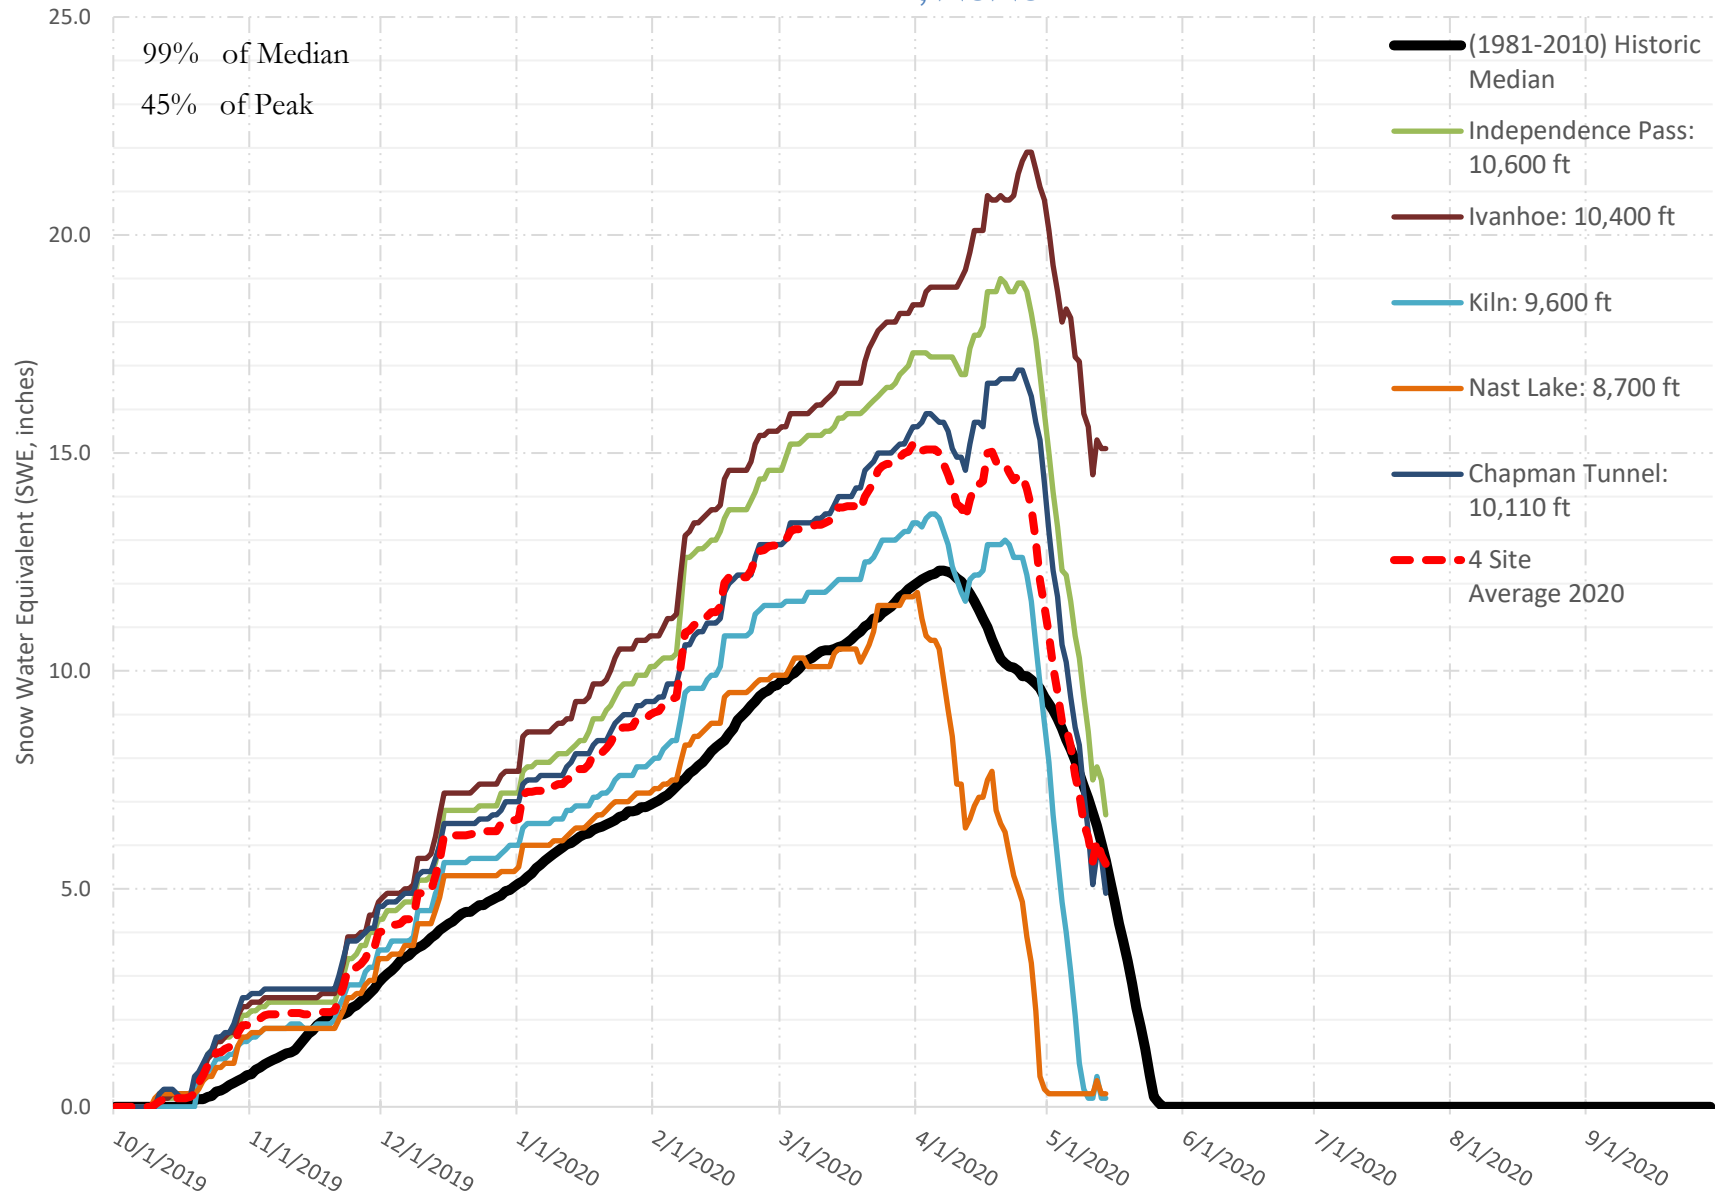

FRY-ARK COLLECTION BASIN SNOWPACK VS ANNUAL BASIN AVERAGE W/ ASSOC. FRY-ARK IMPORTS

MAY 14, 2020

FRY-ARK COLLECTION BASIN SNOWPACK W/ INDIVIDUAL SITES MAY 14, 2020

UPPER ARK BASIN SNOWPACK VS ANNUAL BASIN AVERAGE W/ ASSOC. FRY- ARK IMPORTS

MAY 14, 2020

UPPER ARK BASIN SNOWPACK W/ INDIVIDUAL SITES MAY 14, 2020