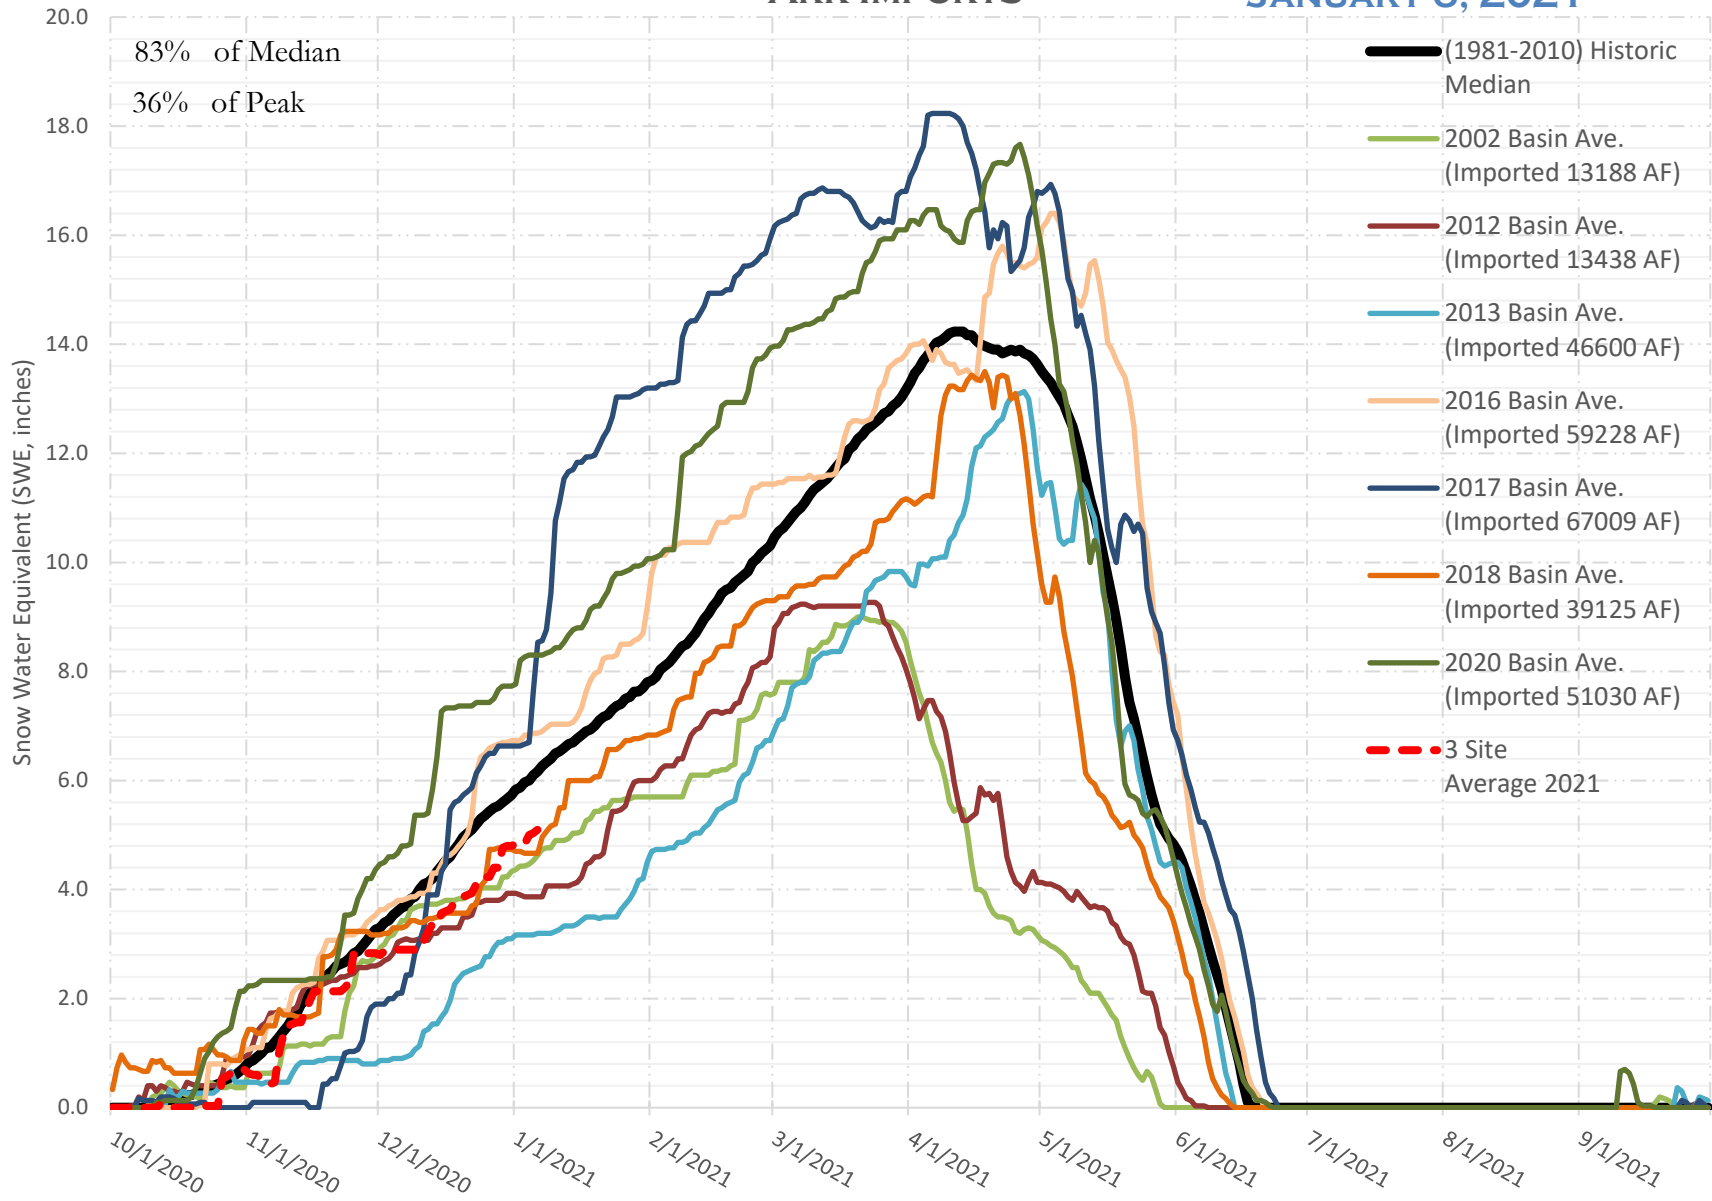

UPPER ARK BASIN SNOWPACK VS ANNUAL BASIN AVERAGE W/ ASSOC. FRY- ARK IMPORTS

JANUARY 6, 2021