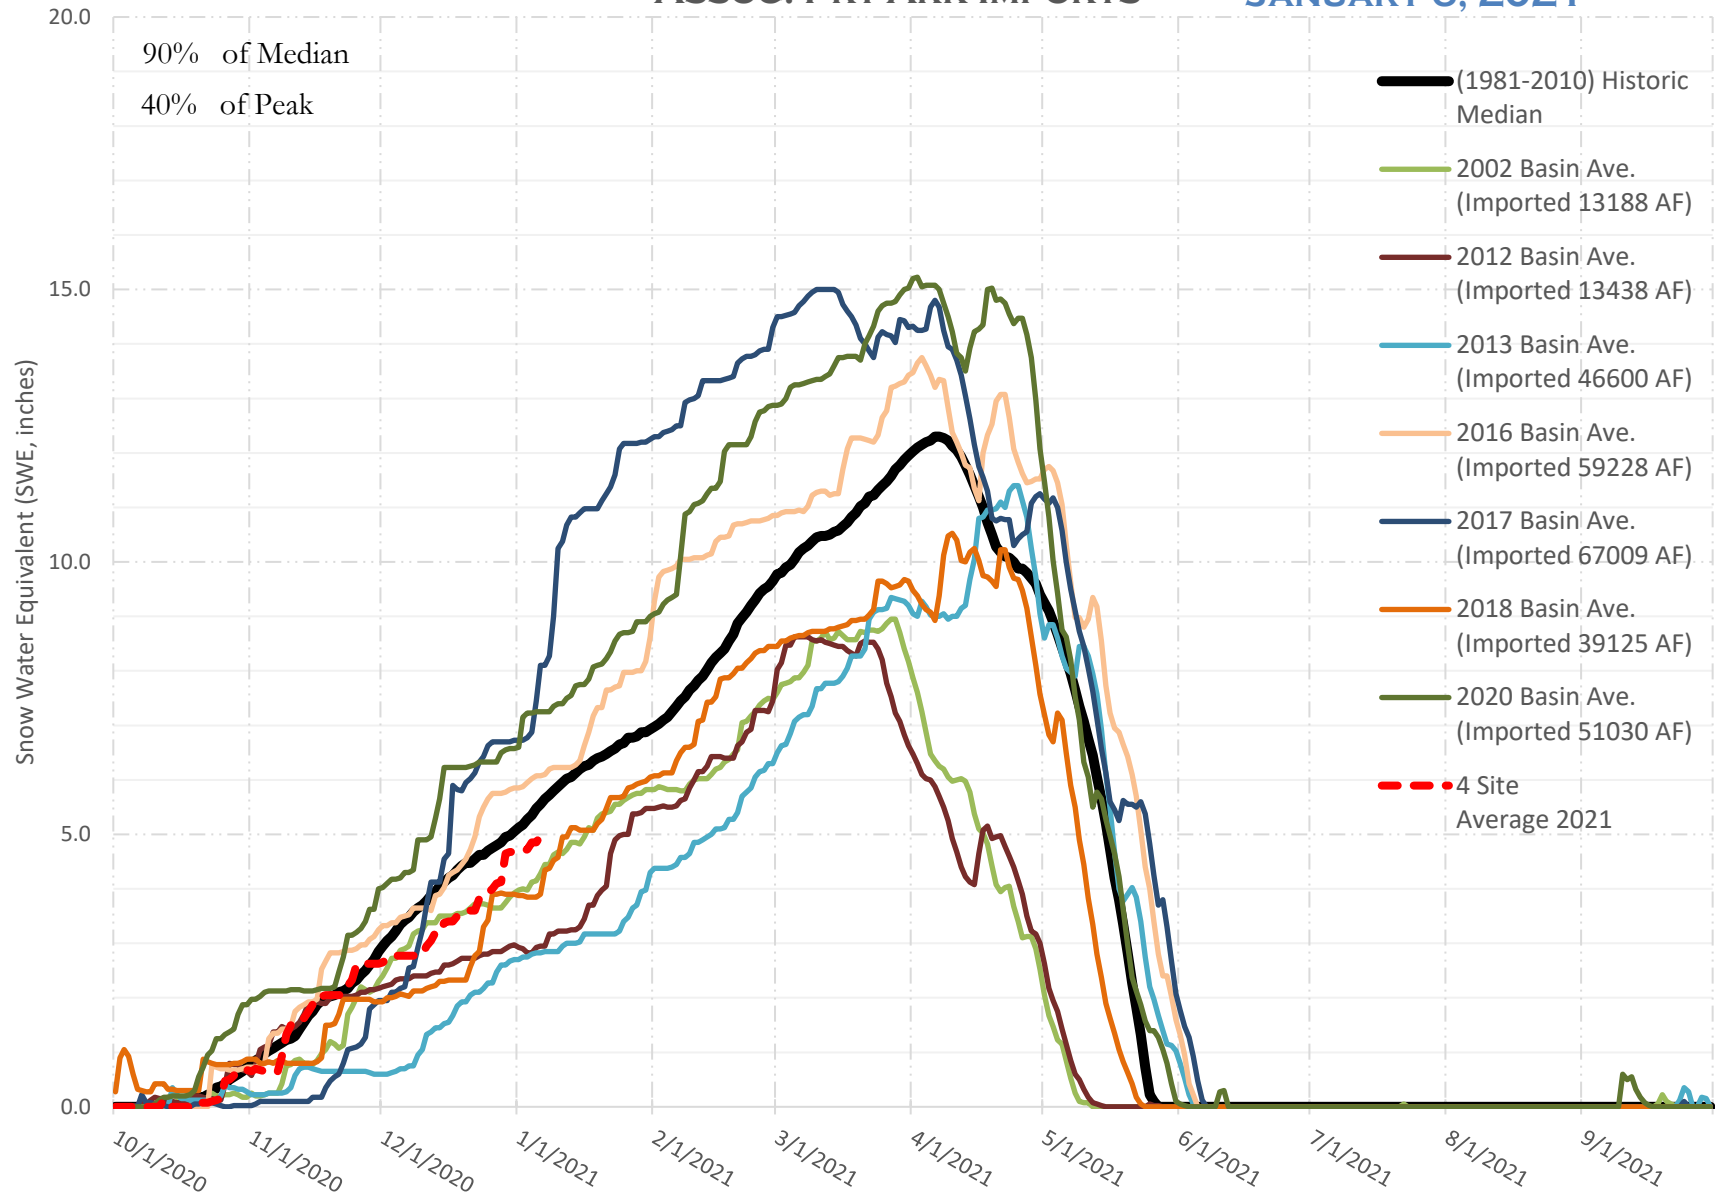

# FRY-ARK COLLECTION BASIN SNOWPACK VS ANNUAL BASIN AVERAGE W/ ASSOC. FRY-ARK IMPORTS

**JANUARY 6, 2021**

# FRY-ARK COLLECTION BASIN SNOWPACK W/ INDIVIDUAL SITES JANUARY 6, 2021