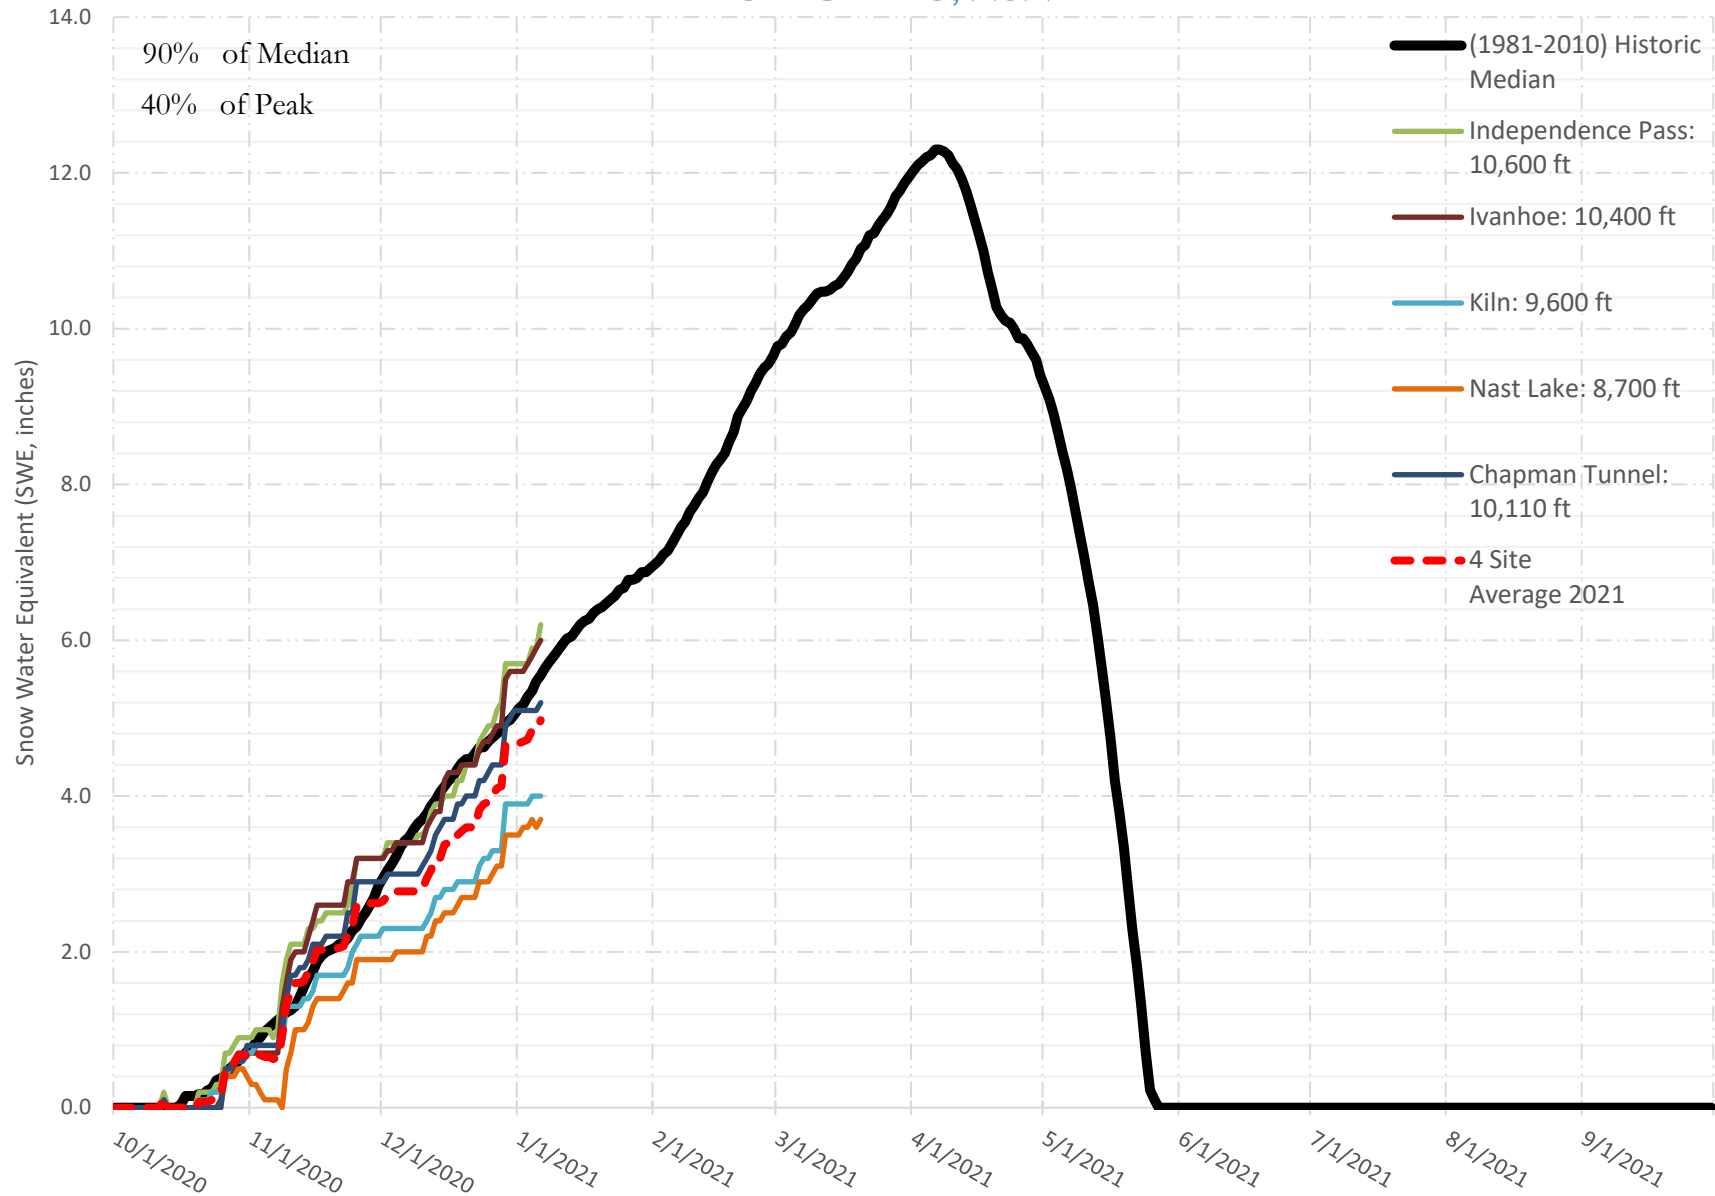

# FRY-ARK COLLECTION BASIN SNOWPACK VS ANNUAL BASIN AVERAGE W/ ASSOC. FRY-ARK IMPORTS

**JANUARY 6, 2021**

# FRY-ARK COLLECTION BASIN SNOWPACK W/ INDIVIDUAL SITES JANUARY 6, 2021