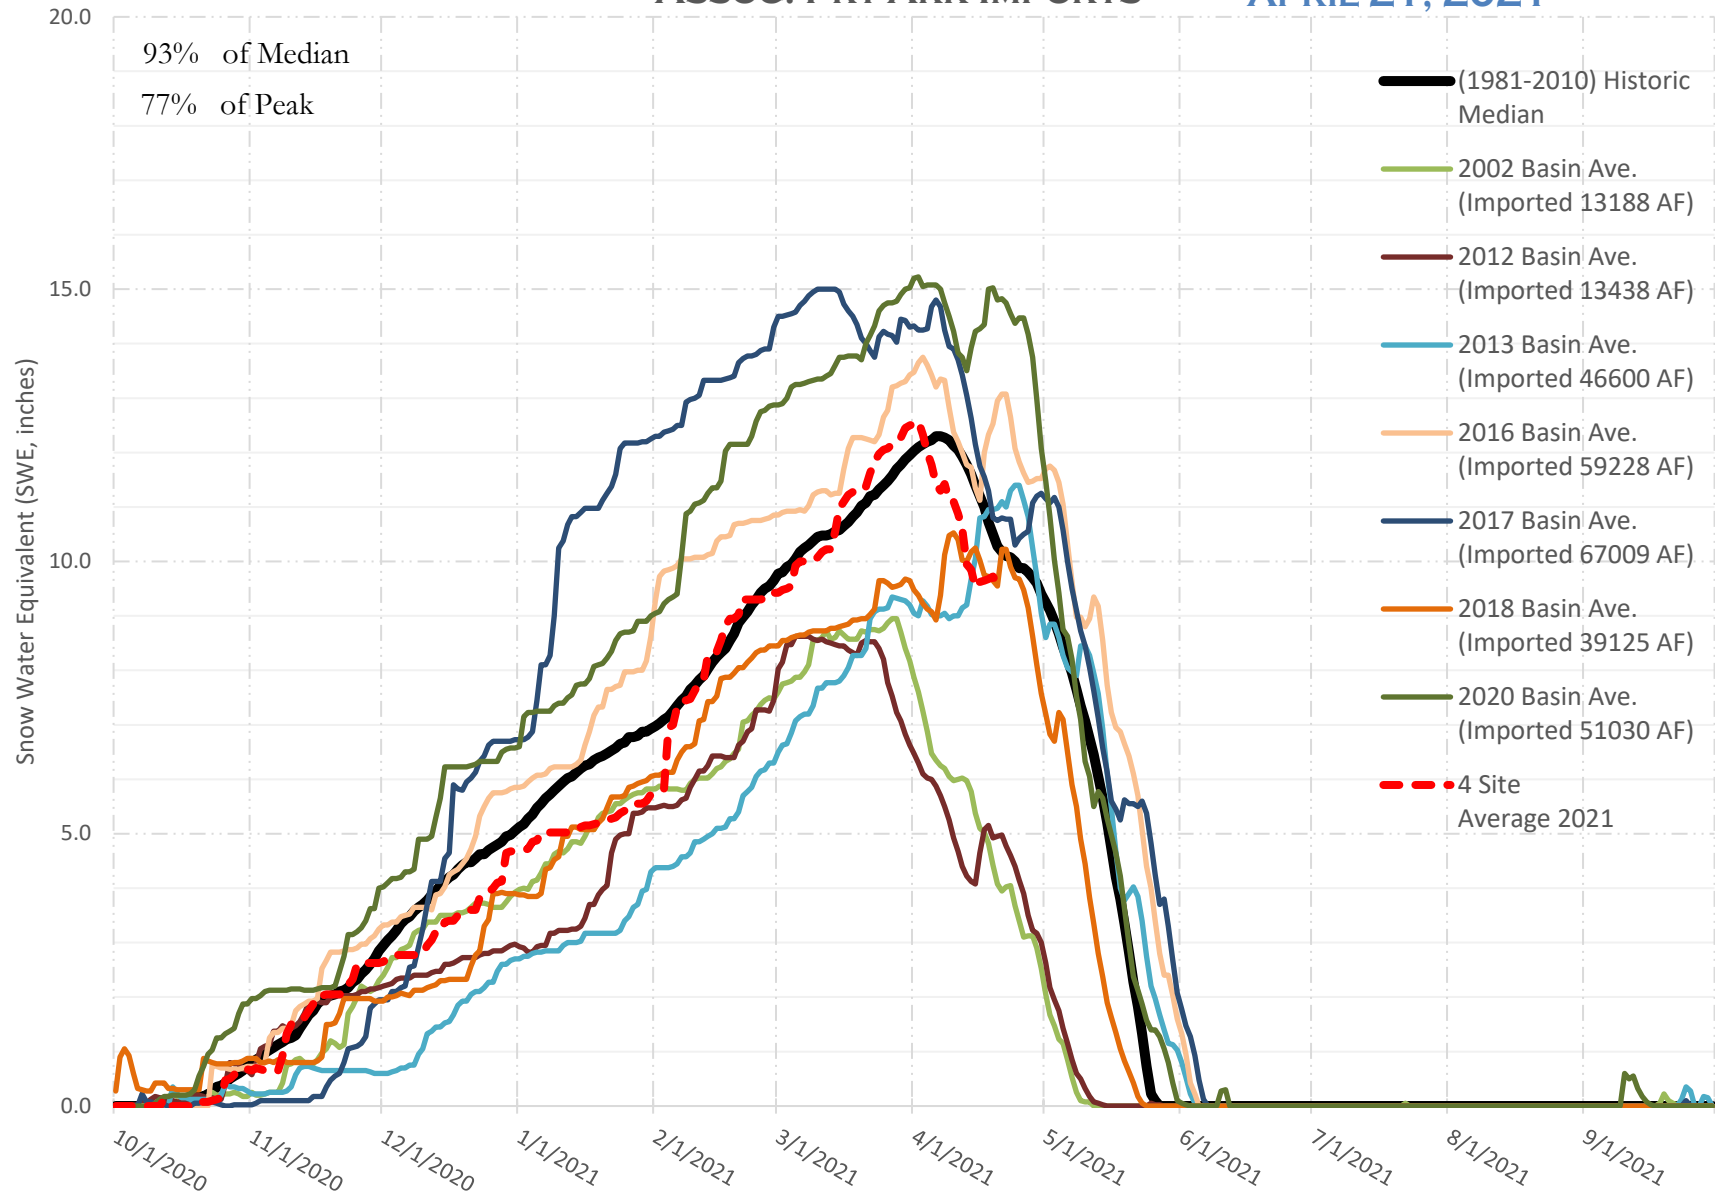

# FRY-ARK COLLECTION BASIN SNOWPACK VS ANNUAL BASIN AVERAGE W/ ASSOC. FRY-ARK IMPORTS

APRIL 21, 2021

# FRY-ARK COLLECTION BASIN SNOWPACK W/ INDIVIDUAL SITES APRIL 21, 2021