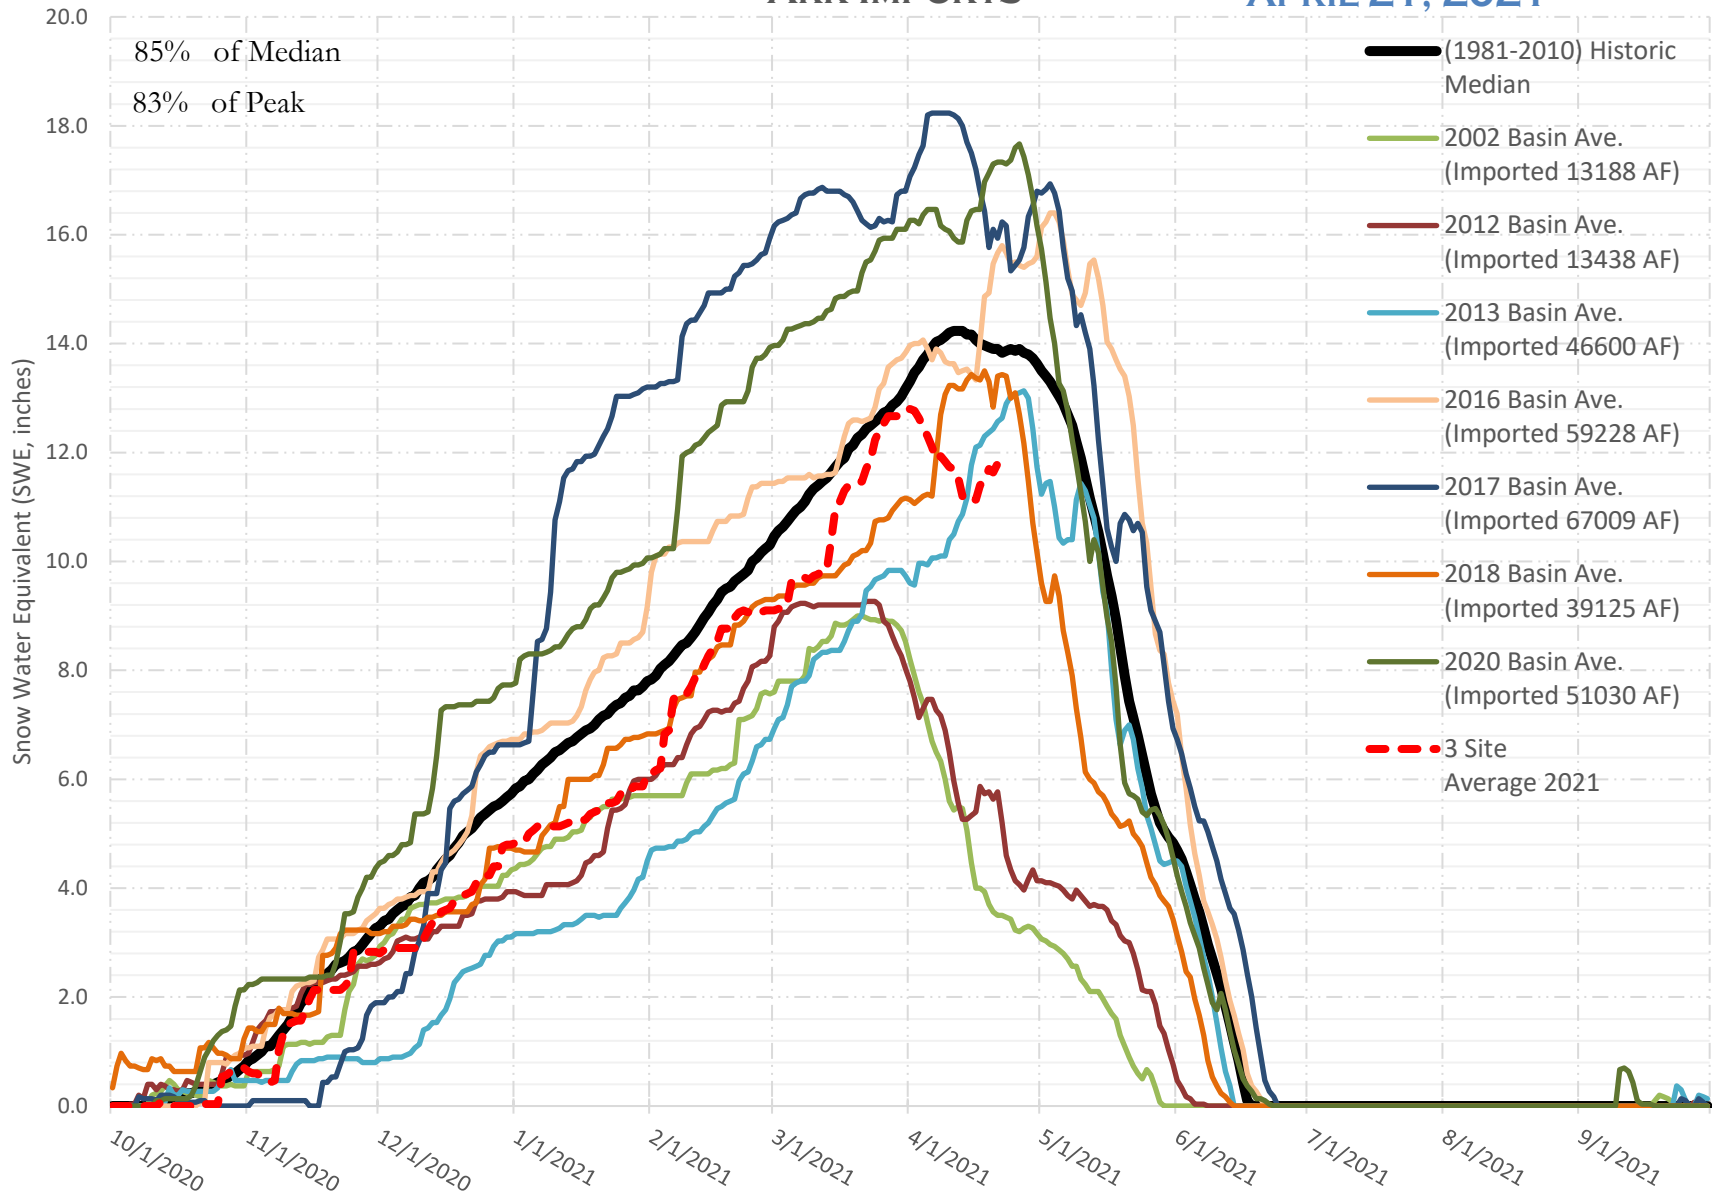

UPPER ARK BASIN SNOWPACK VS ANNUAL BASIN AVERAGE W/ ASSOC. FRY- ARK IMPORTS

APRIL 21, 2021