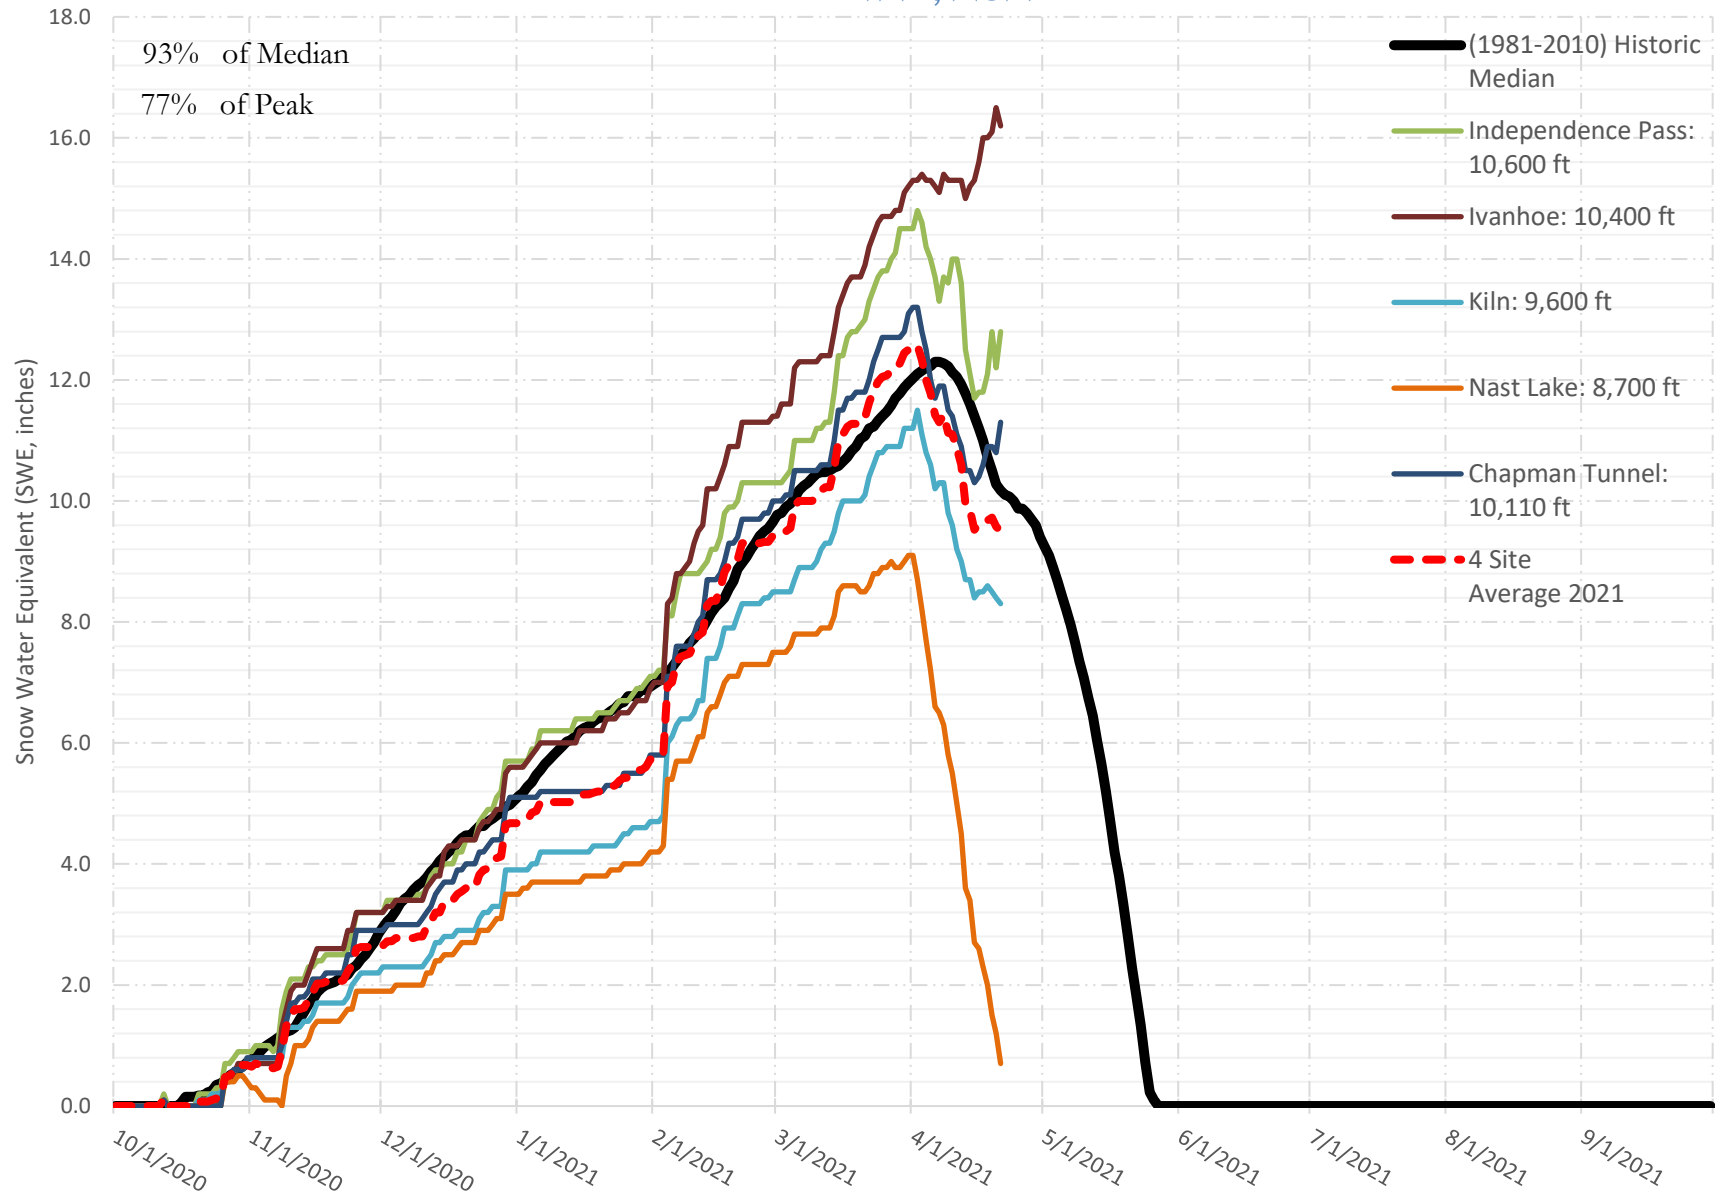

# FRY-ARK COLLECTION BASIN SNOWPACK VS ANNUAL BASIN AVERAGE W/ ASSOC. FRY-ARK IMPORTS

APRIL 21, 2021

# FRY-ARK COLLECTION BASIN SNOWPACK W/ INDIVIDUAL SITES APRIL 21, 2021