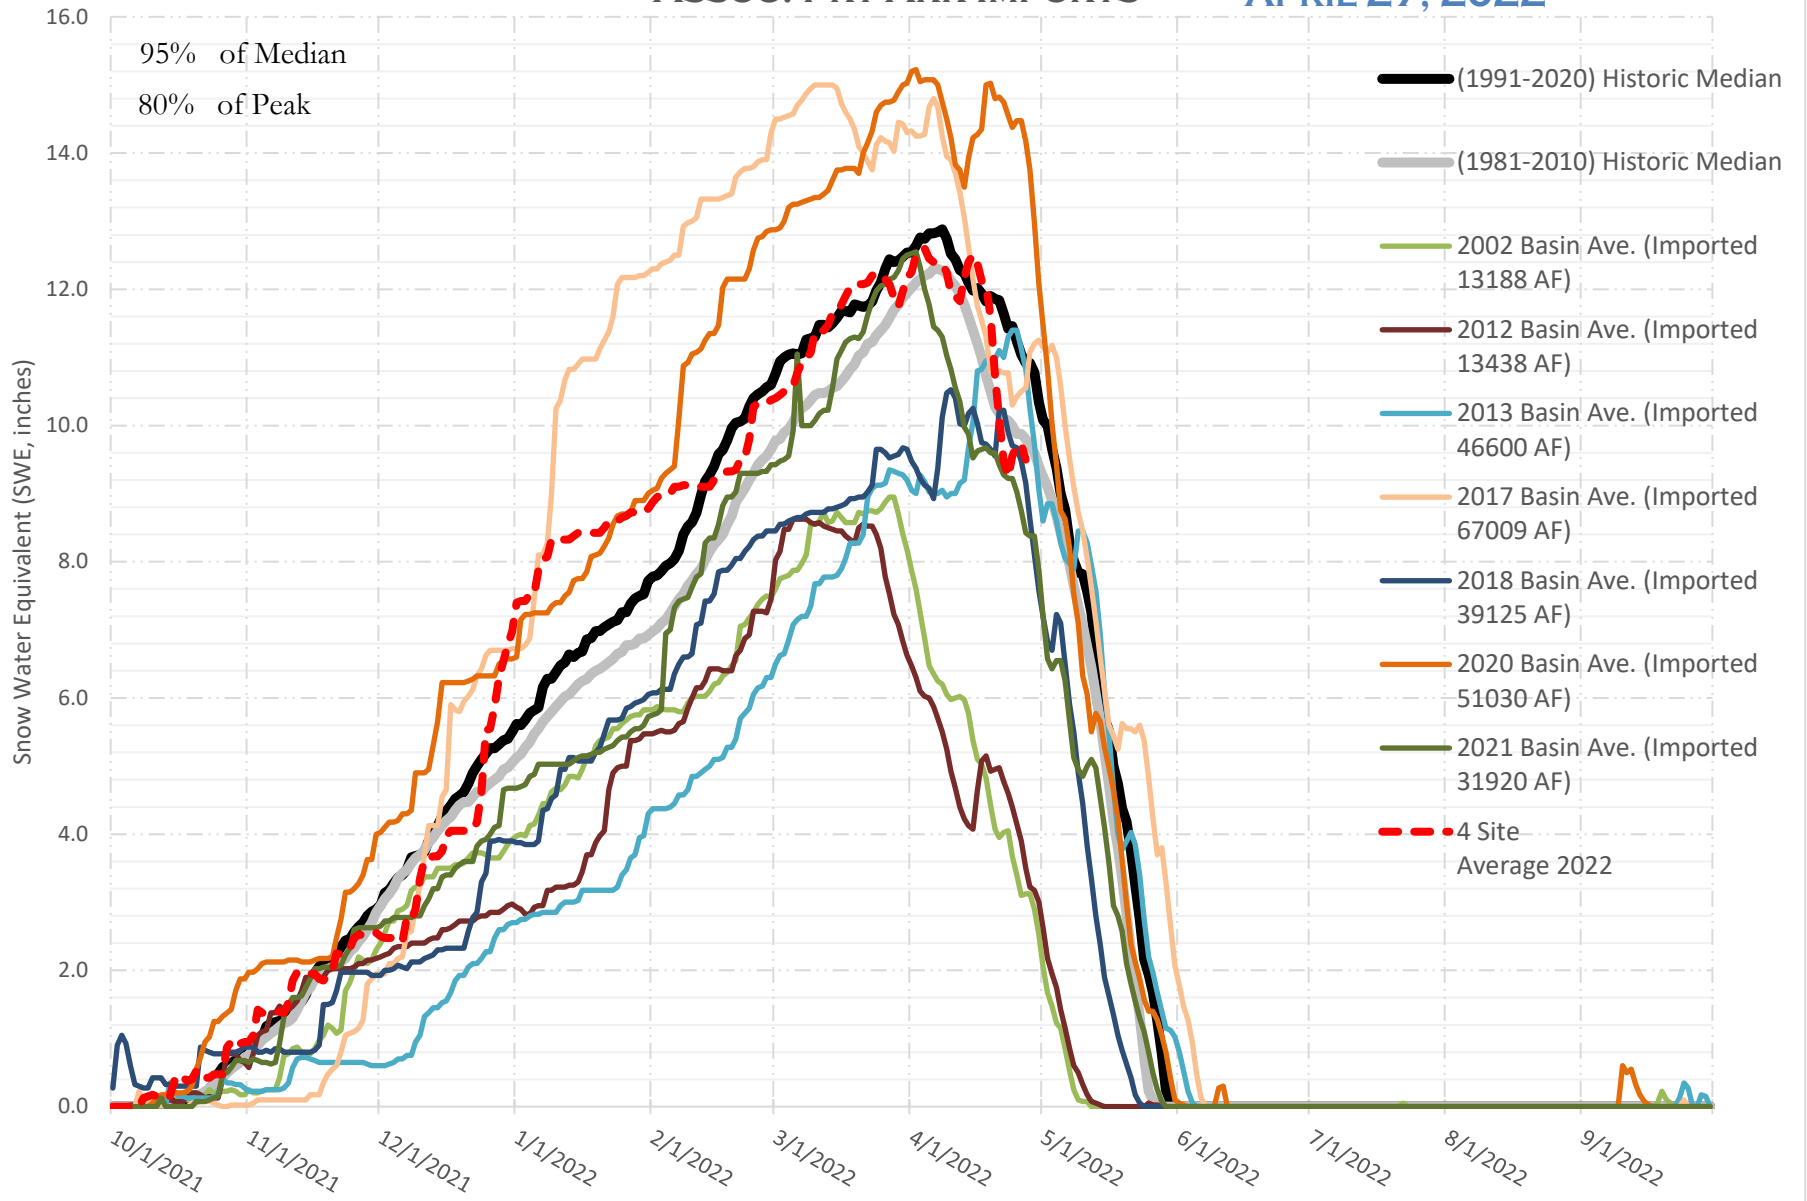

# FRY-ARK COLLECTION BASIN SNOWPACK VS ANNUAL BASIN AVERAGE W/ ASSOC. FRY-ARK IMPORTS

APRIL 27, 2022

# UPPER ARK BASIN SNOWPACK VS ANNUAL BASIN AVERAGE W/ ASSOC. FRY- ARK IMPORTS

APRIL 27, 2022