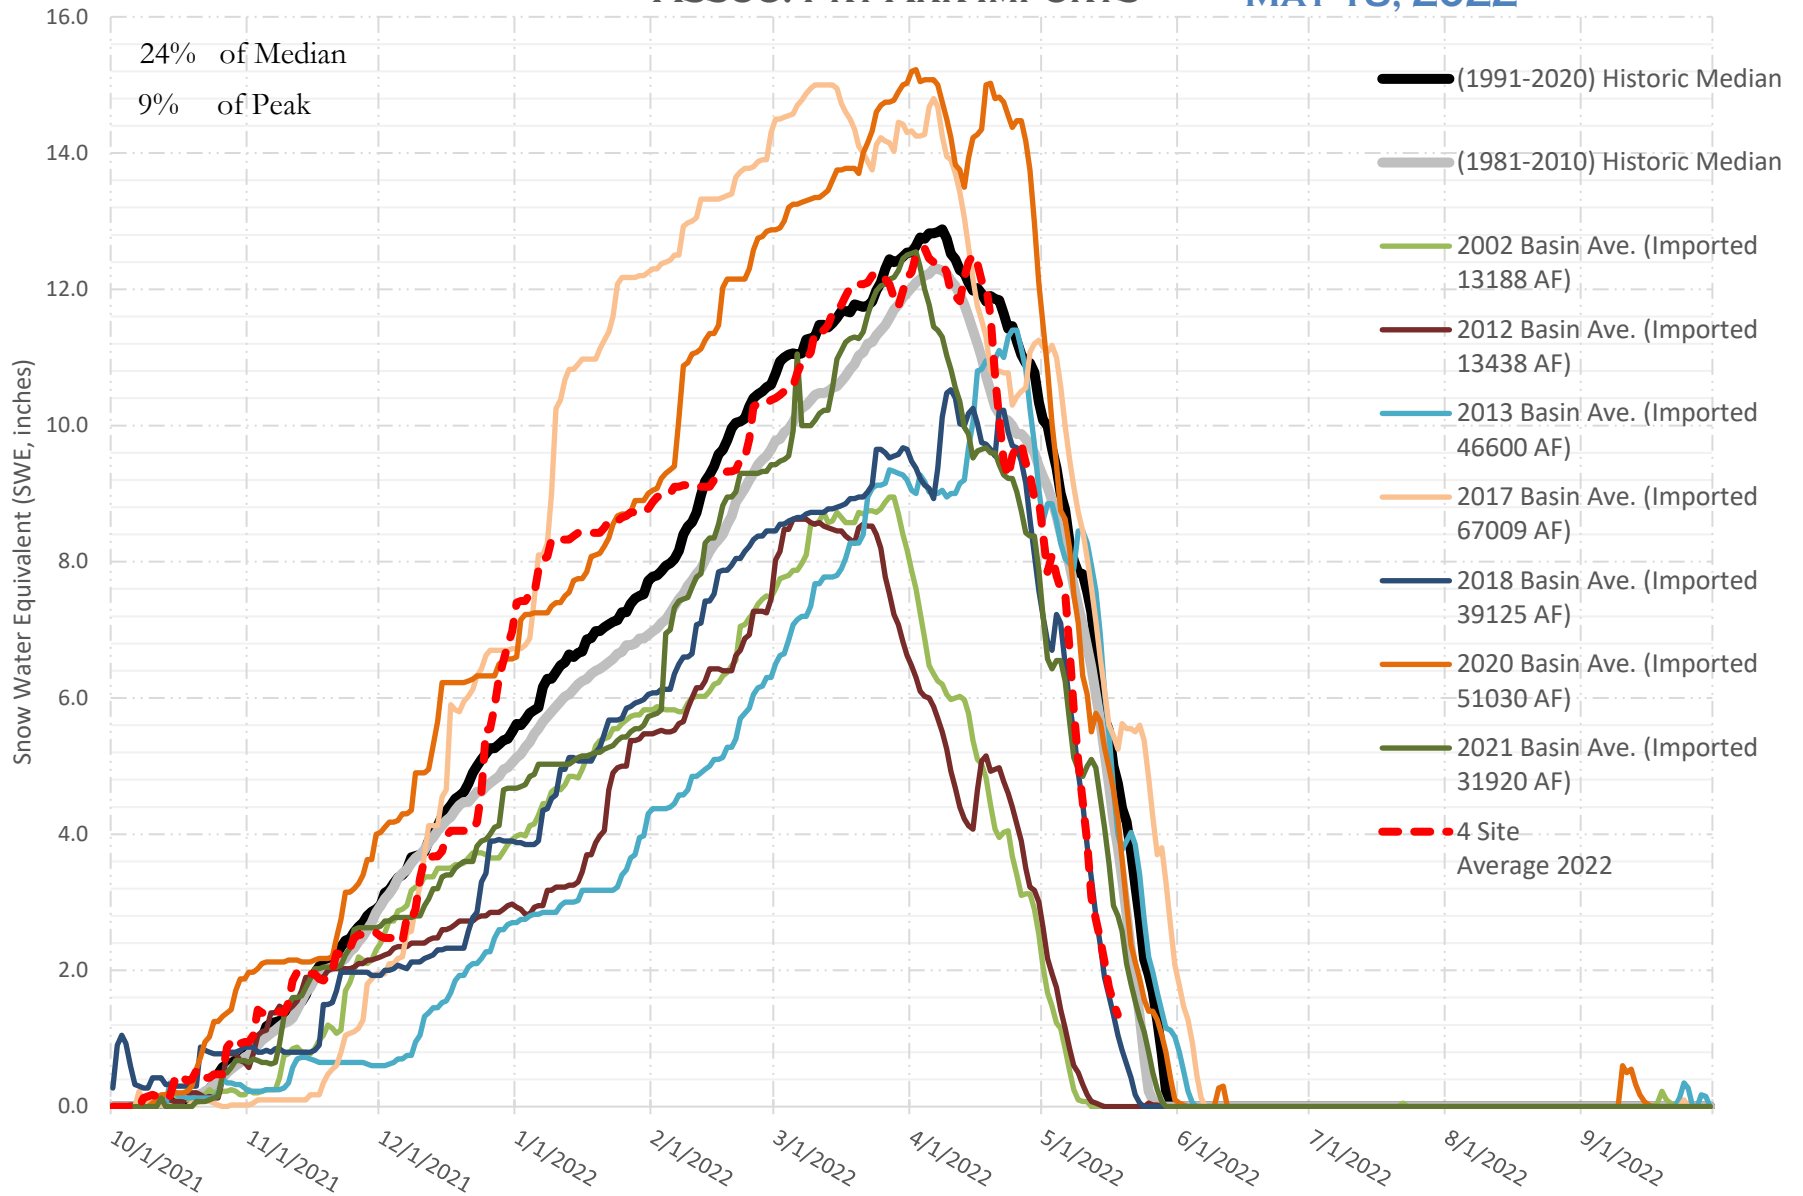

# FRY-ARK COLLECTION BASIN SNOWPACK VS ANNUAL BASIN AVERAGE W/ ASSOC. FRY-ARK IMPORTS

MAY 18, 2022

# UPPER ARK BASIN SNOWPACK VS ANNUAL BASIN AVERAGE W/ ASSOC. FRY- ARK IMPORTS

MAY 18, 2022