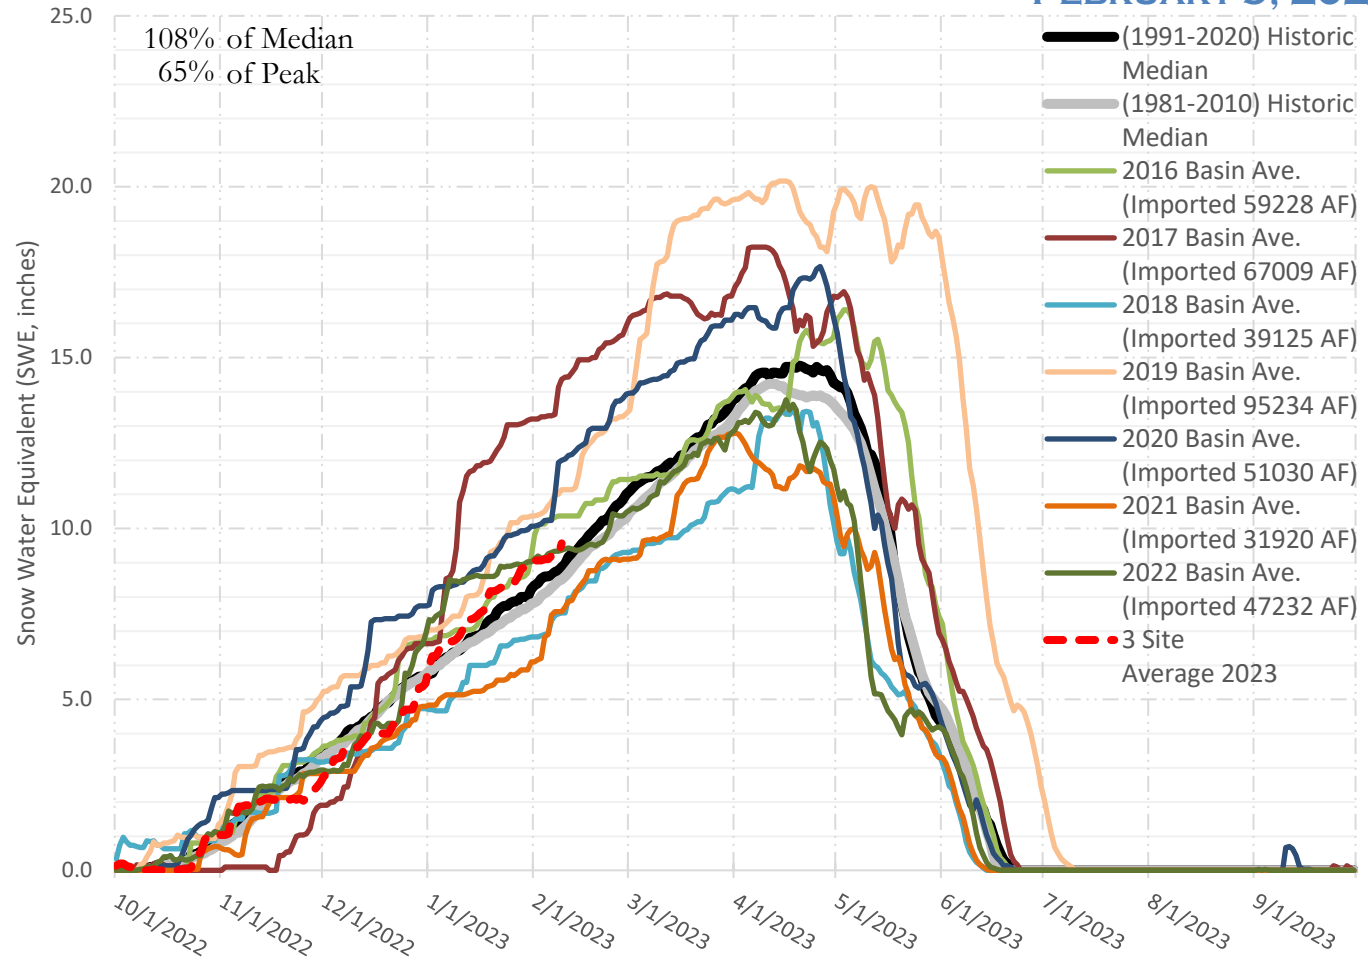

UPPER ARK BASIN SNOWPACK VS ANNUAL BASIN AVERAGE W/ ASSOC.
FRY-ARK IMPORTS

FEBRUARY 9, 2023