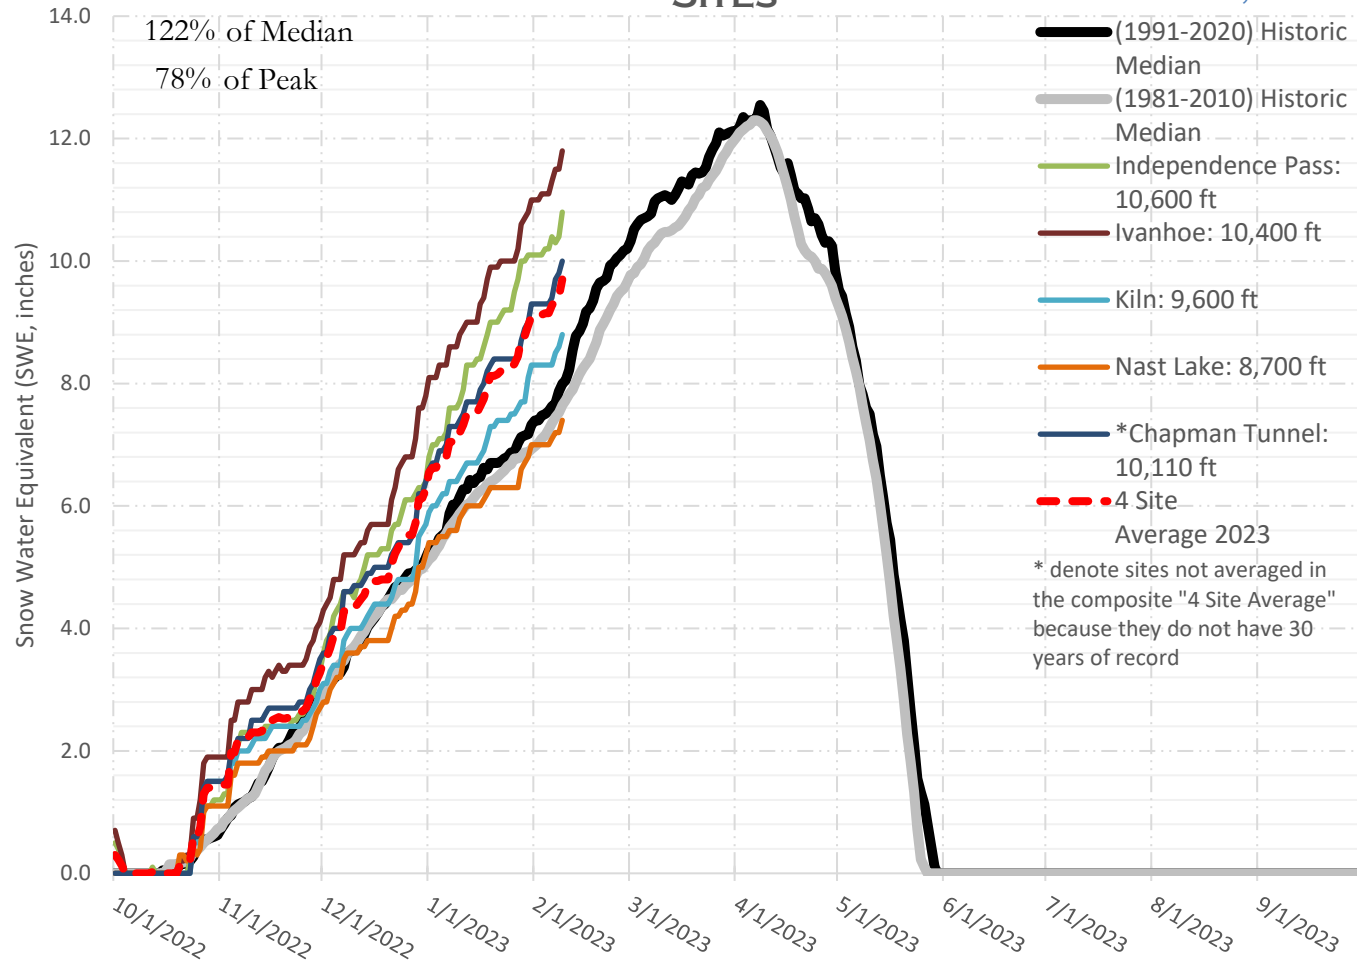

FRY-ARK COLLECTION BASIN SNOWPACK w/ INDIVIDUAL SITES

FEBRUARY 9, 2023