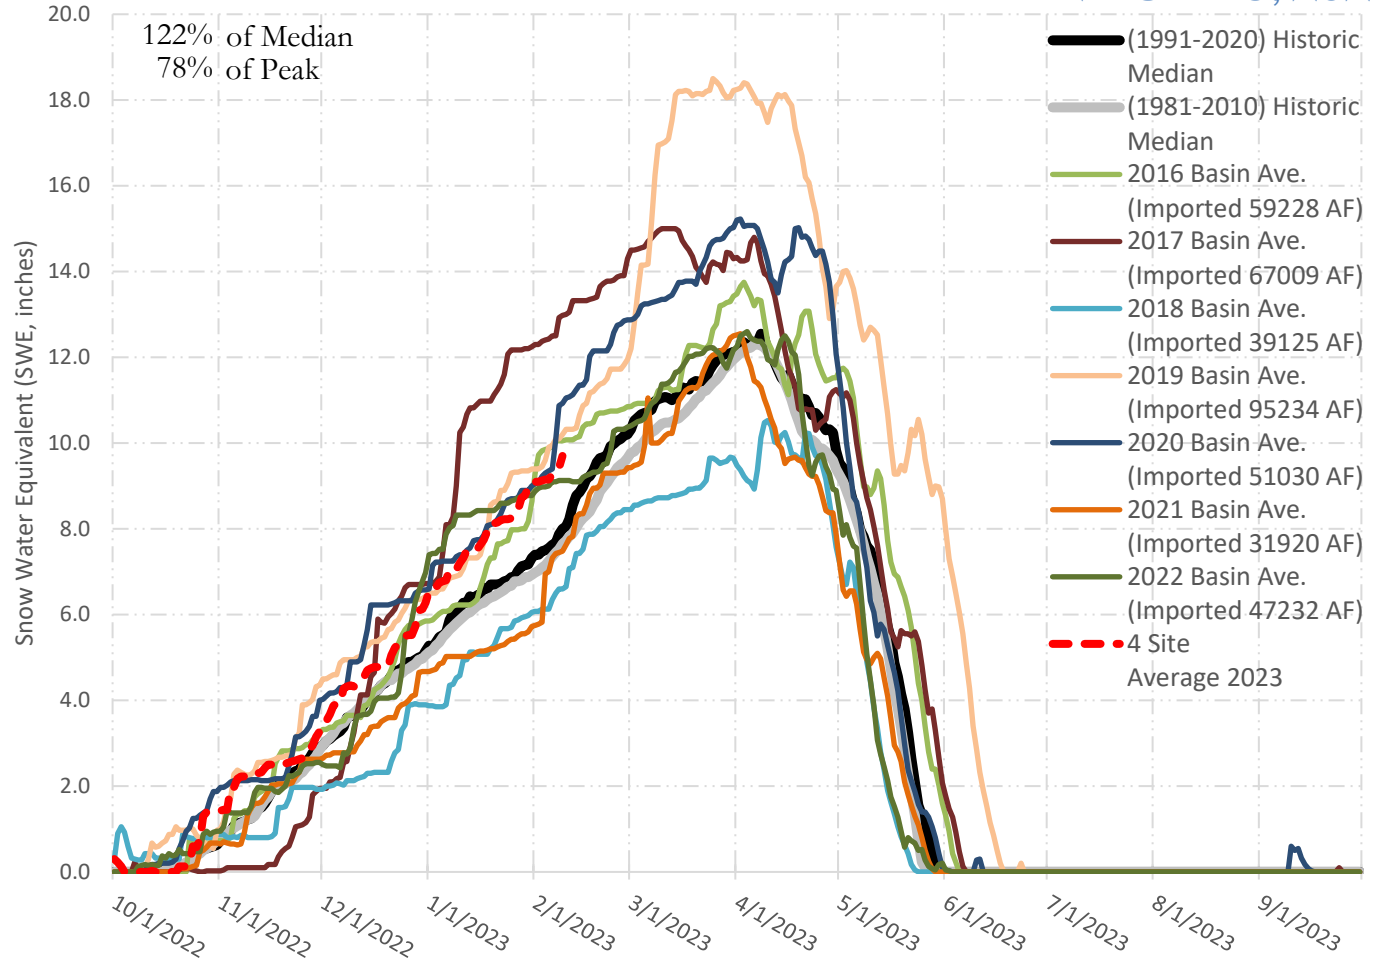

**FRY-ARK COLLECTION BASIN SNOWPACK VS ANNUAL BASIN AVERAGE**  
**W/ ASSOC. FRY-ARK IMPORTS** **FEBRUARY 9, 2023**

122% of Median  
78% of Peak

- (1991-2020) Historic Median
- (1981-2010) Historic Median
- 2016 Basin Ave. (Imported 59228 AF)
- 2017 Basin Ave. (Imported 67009 AF)
- 2018 Basin Ave. (Imported 39125 AF)
- 2019 Basin Ave. (Imported 95234 AF)
- 2020 Basin Ave. (Imported 51030 AF)
- 2021 Basin Ave. (Imported 31920 AF)
- 2022 Basin Ave. (Imported 47232 AF)
- - - 4 Site Average 2023